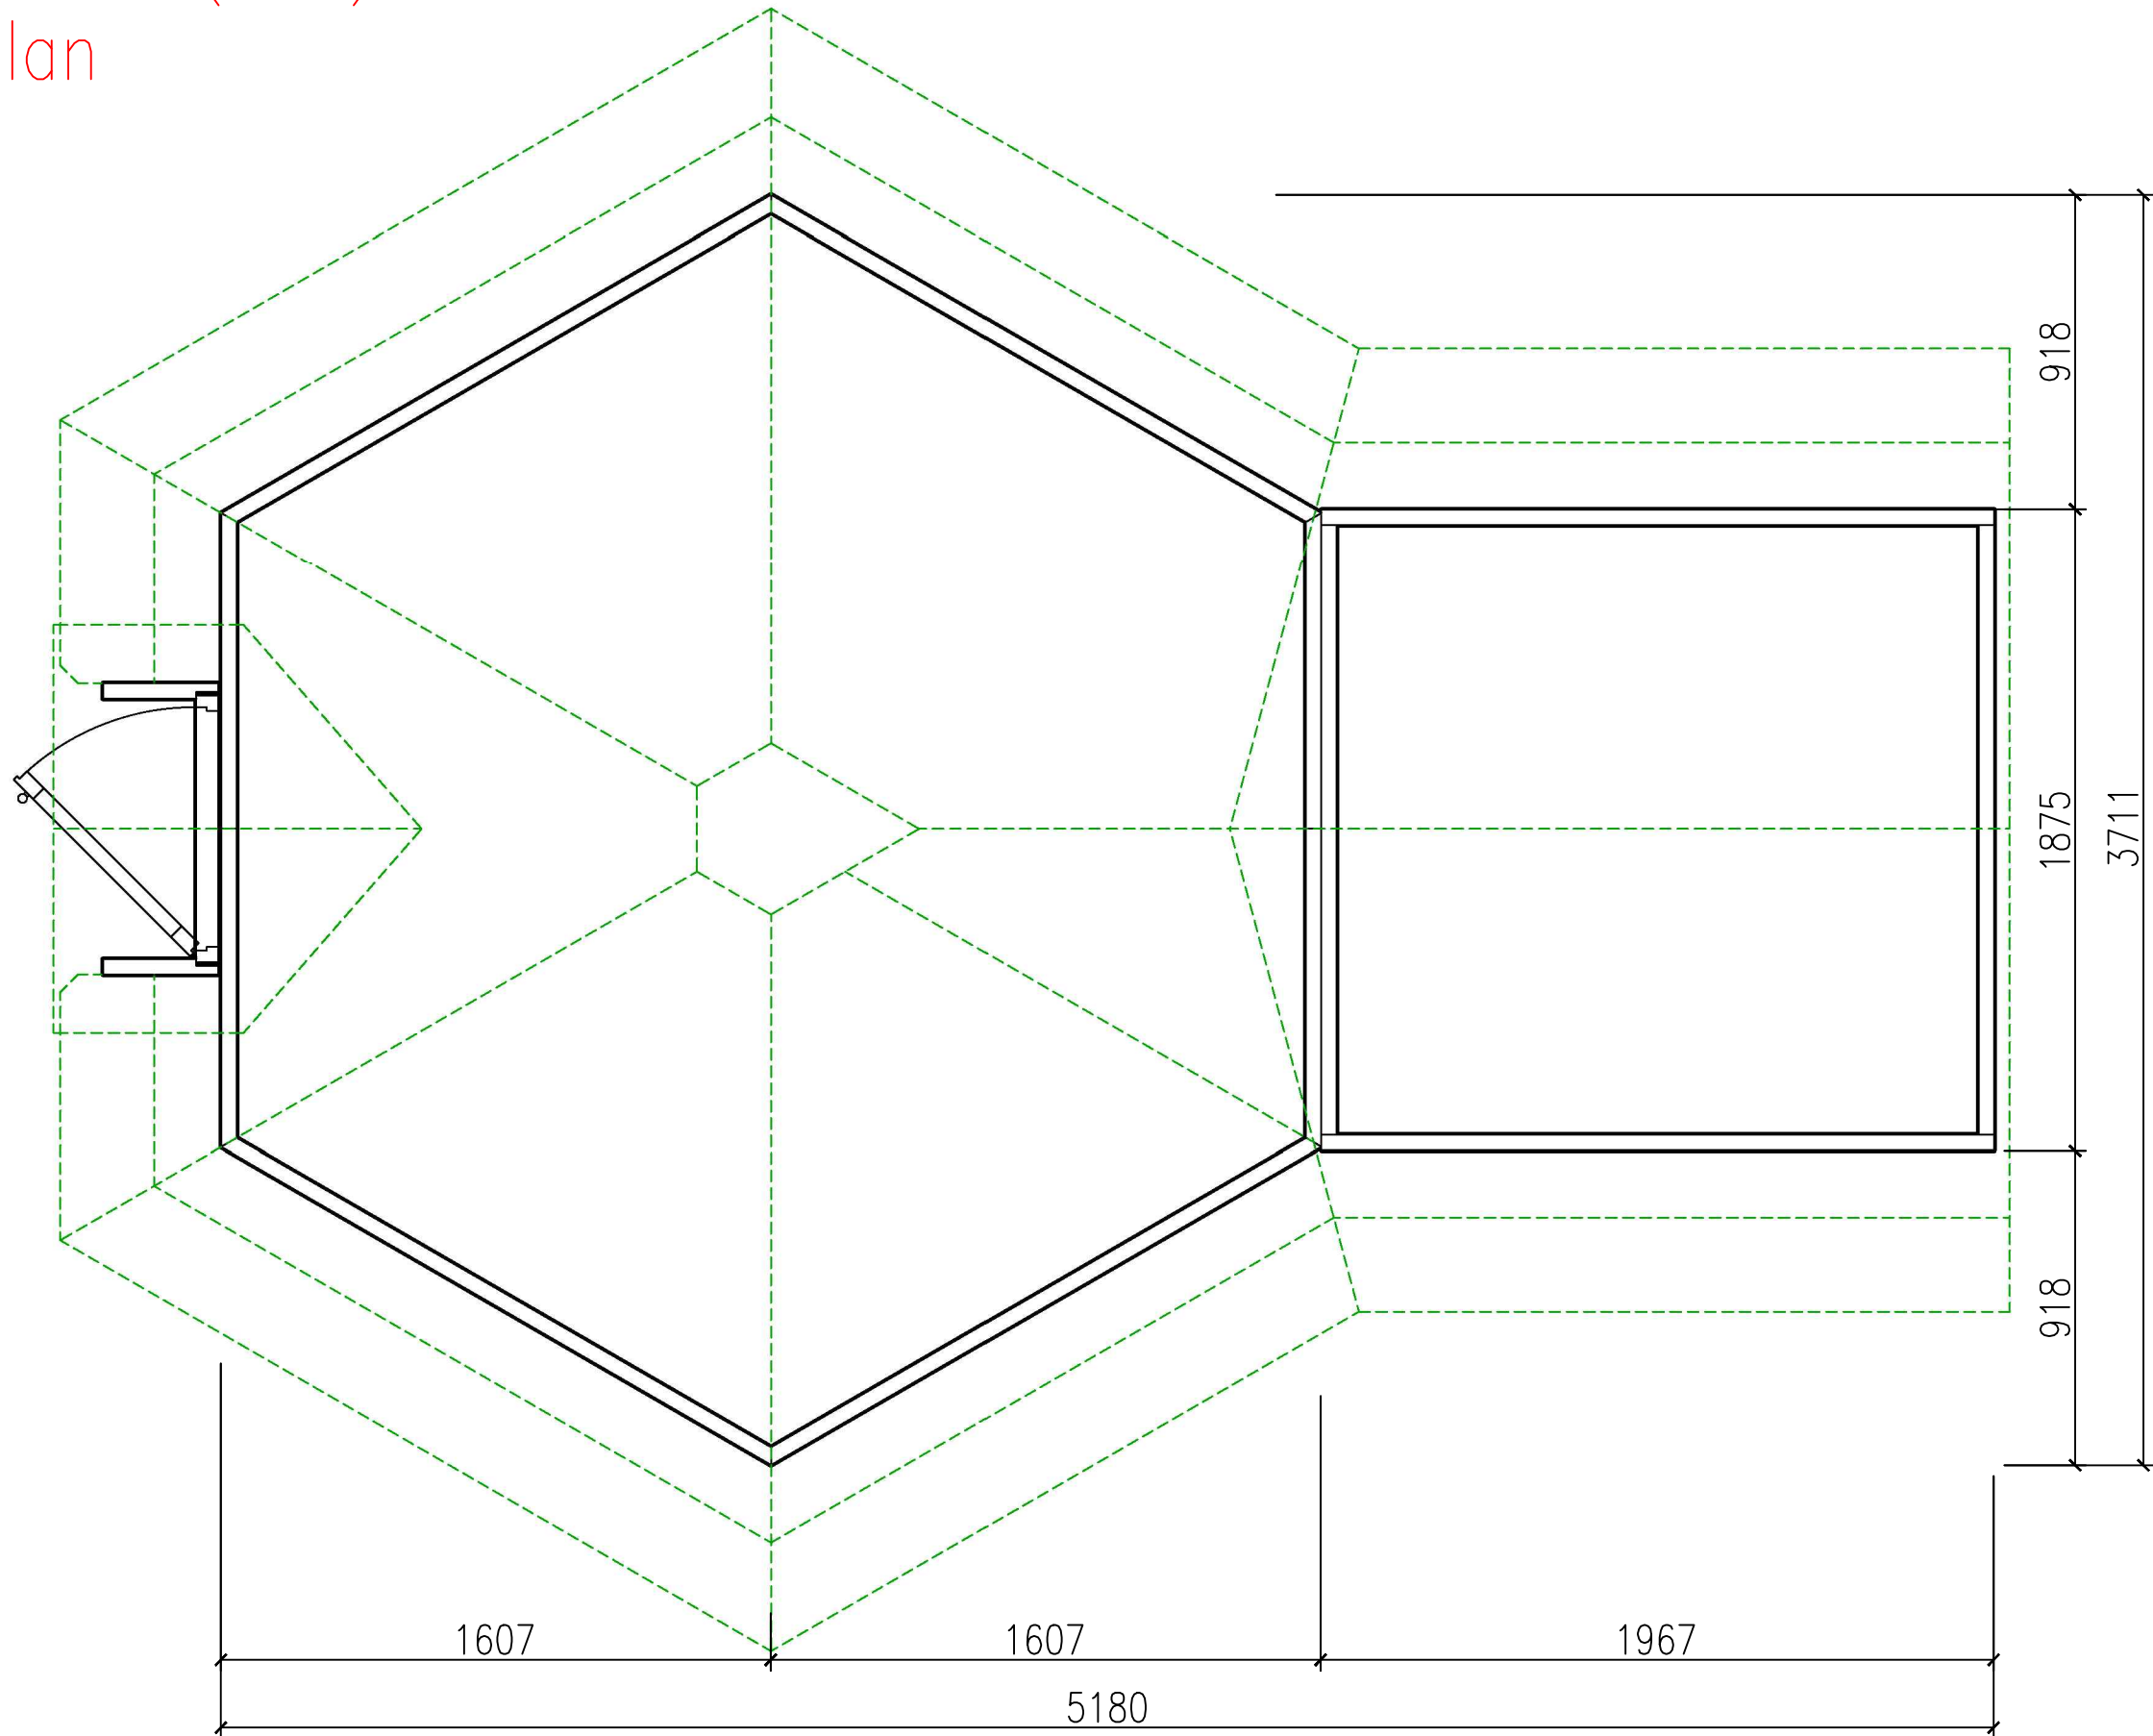

Grill Cabin 9.2m² (8,5°) + 2000mm extension
Foundation plan

Grill Cabin 9.2m² (8,5°) + 2000mm extension

Plan