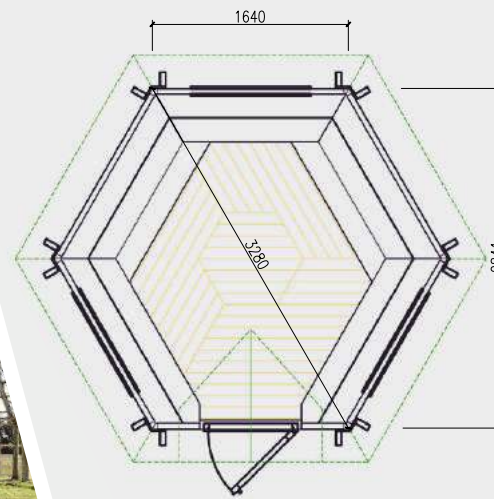

GRILL CABIN

7,0 m²

Product details

Inside area: 7,0 m²

Timber: Pinewood

Roof thickness and finishing: 18 mm; Bitumen shingles

Wall thickness: 45 mm

Floor thickness: 18 mm

Window size: 880 x 510 mm

Door size: 780 x 1500 mm

People: 10-12

1100 kg

Standard Set

- Floor panels
- Straight walls
- Roof covered with bitumen shingles
- Extendable standard chimney
- 3 double glazed windows (1 opening)
- Door with the double glazed hexagon window, wooden handle and the lock
- Central standard BBQ
- Table fitted around the BBQ
- 5 benches (2 extendable for sleeping)
- Cushions for the benches