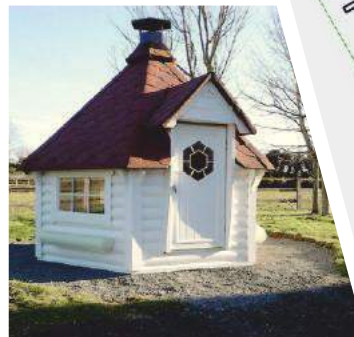

GRILL CABIN

7,0 m²

Product details

Inside area: 7,0 m²

Timber: Pinewood

Roof thickness and finishing: 18 mm; Bitumen shingles

Wall thickness: 45 mm

Floor thickness: 18 mm

Window size: 880 x 510 mm

Door size: 780 x 1500 mm

People: 10-12

1100 kg

Standard Set

- Floor panels
- Straight walls
- Roof covered with bitumen shingles
- Extendable standard chimney
- 3 double glazed windows (1 opening)
- Door with the double glazed hexagon window, wooden handle and the lock
- Central standard BBQ
- Table fitted around the BBQ
- 5 benches (2 extendable for sleeping)
- Cushions for the benches