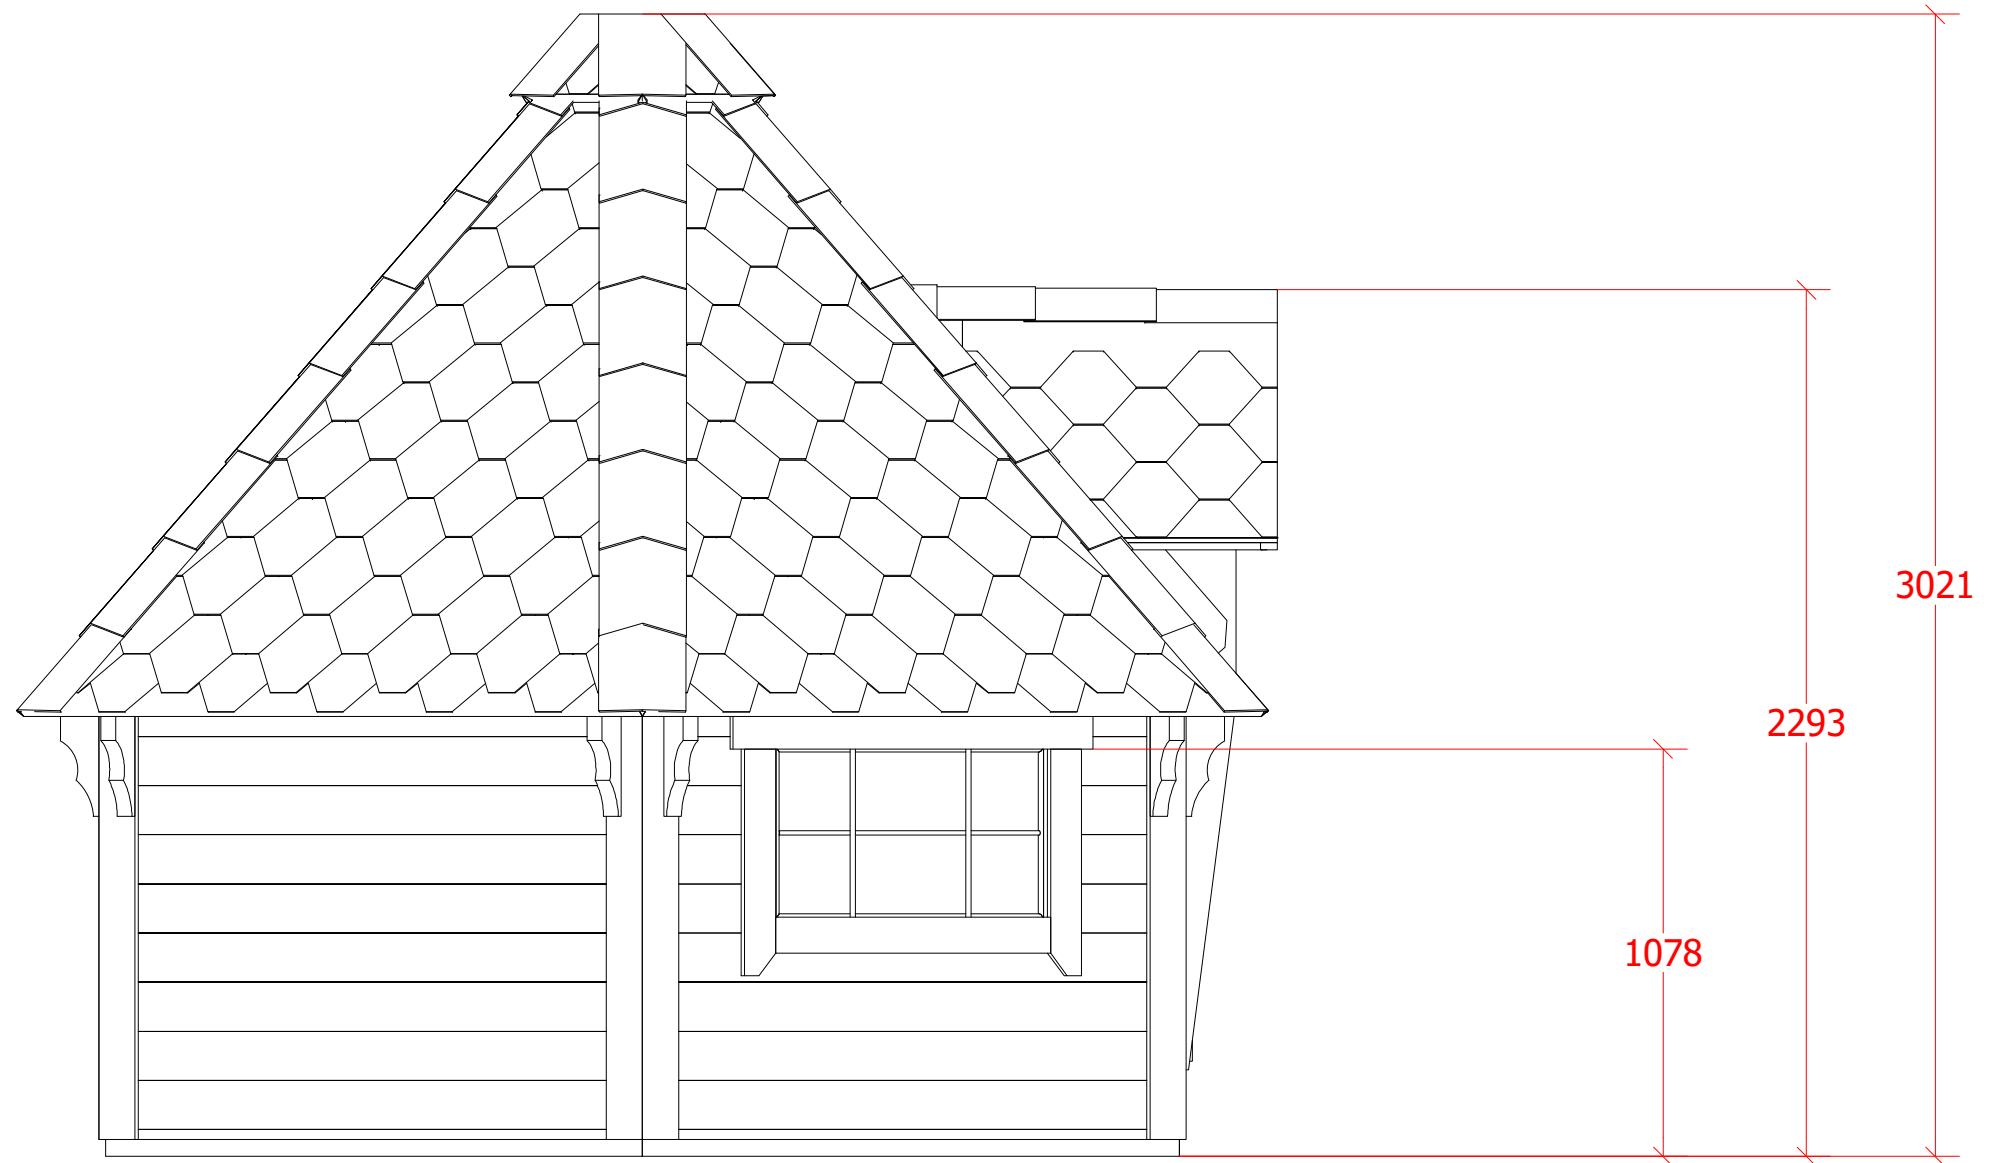

Grill cabin 7.0 m² Front

Grill cabin 7.0 m² Side

Grill cabin 7.0 m² Back