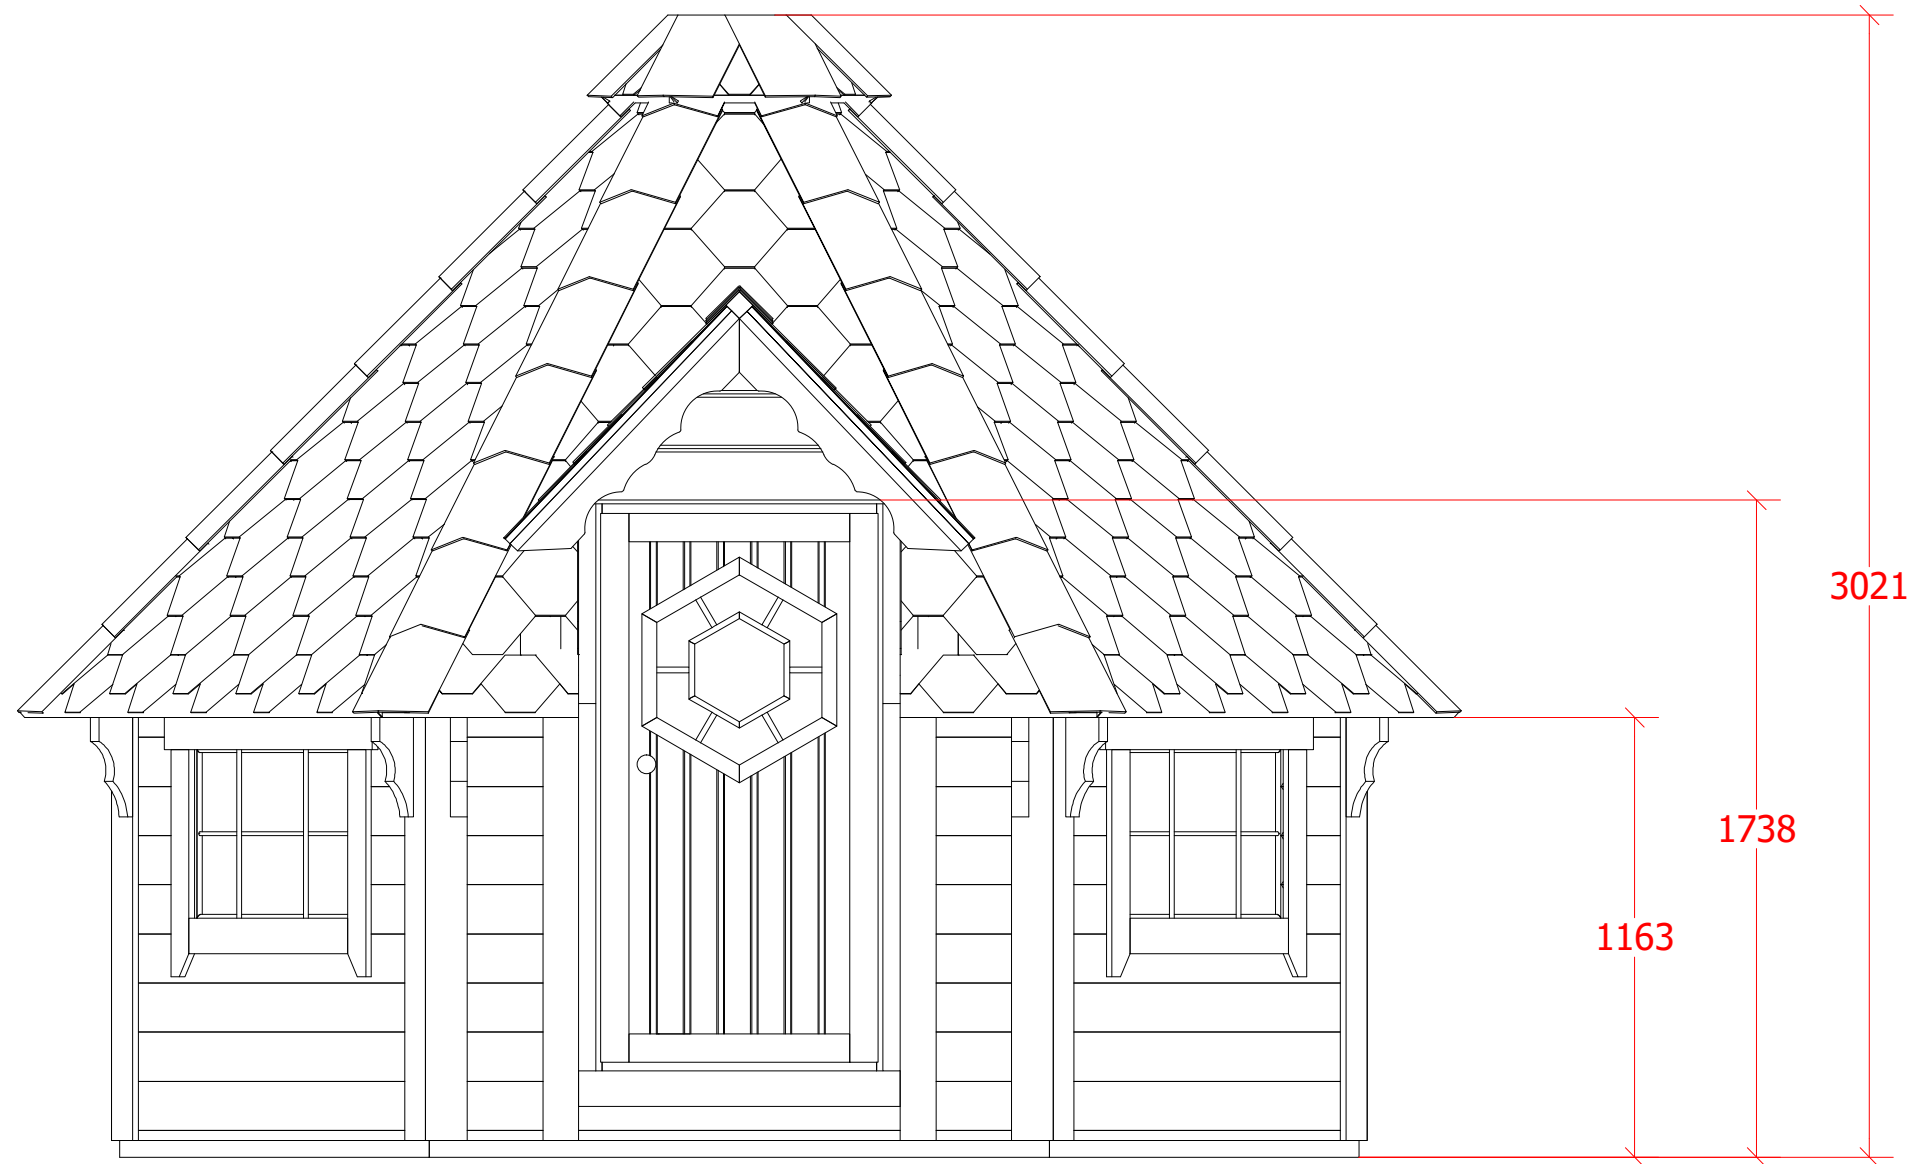

Grill cabin 7.0 m² Front

Grill cabin 7.0 m² Side

Grill cabin 7.0 m² Back