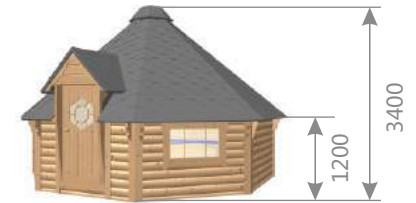

GRILL CABIN

14,9 m²

Product details

 **Inside area:** 14,9 m²

 **Timber:** Pinewood

 **Roof thickness and finishing:** 18 mm; Bitumen shingles

 **Wall thickness:** 45 mm

 **Floor thickness:** 18 mm

 **Window size:** 880 x 510 mm

 **Door size:** 780 x 1500 mm

 **People:** 14-20

1800 kg

2,6

3,5

1,2

Standard Set

- Floor panels
- Straight walls
- Roof covered with bitumen shingles
- Extendable standard chimney
- 4 double glazed windows (2 opening)
- Door with the double glazed hexagon window, wooden handle and the lock
- Central standard BBQ
- Table fitted around the BBQ
- 7 benches (2 extendable for sleeping)
- Cushions for the benches