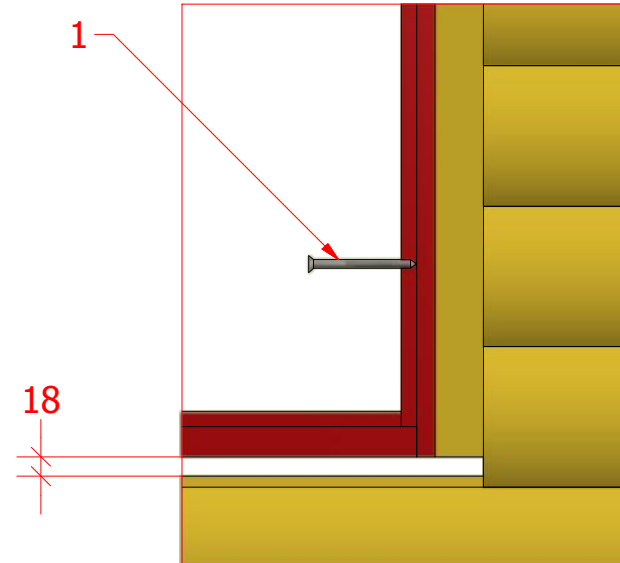

Grill cabin 7.0 m²

Screws

1	S1	5x100	8 pcs

1

2

Grill cabin 7.0 m²

Screws

1	S2	4x70	96 pcs