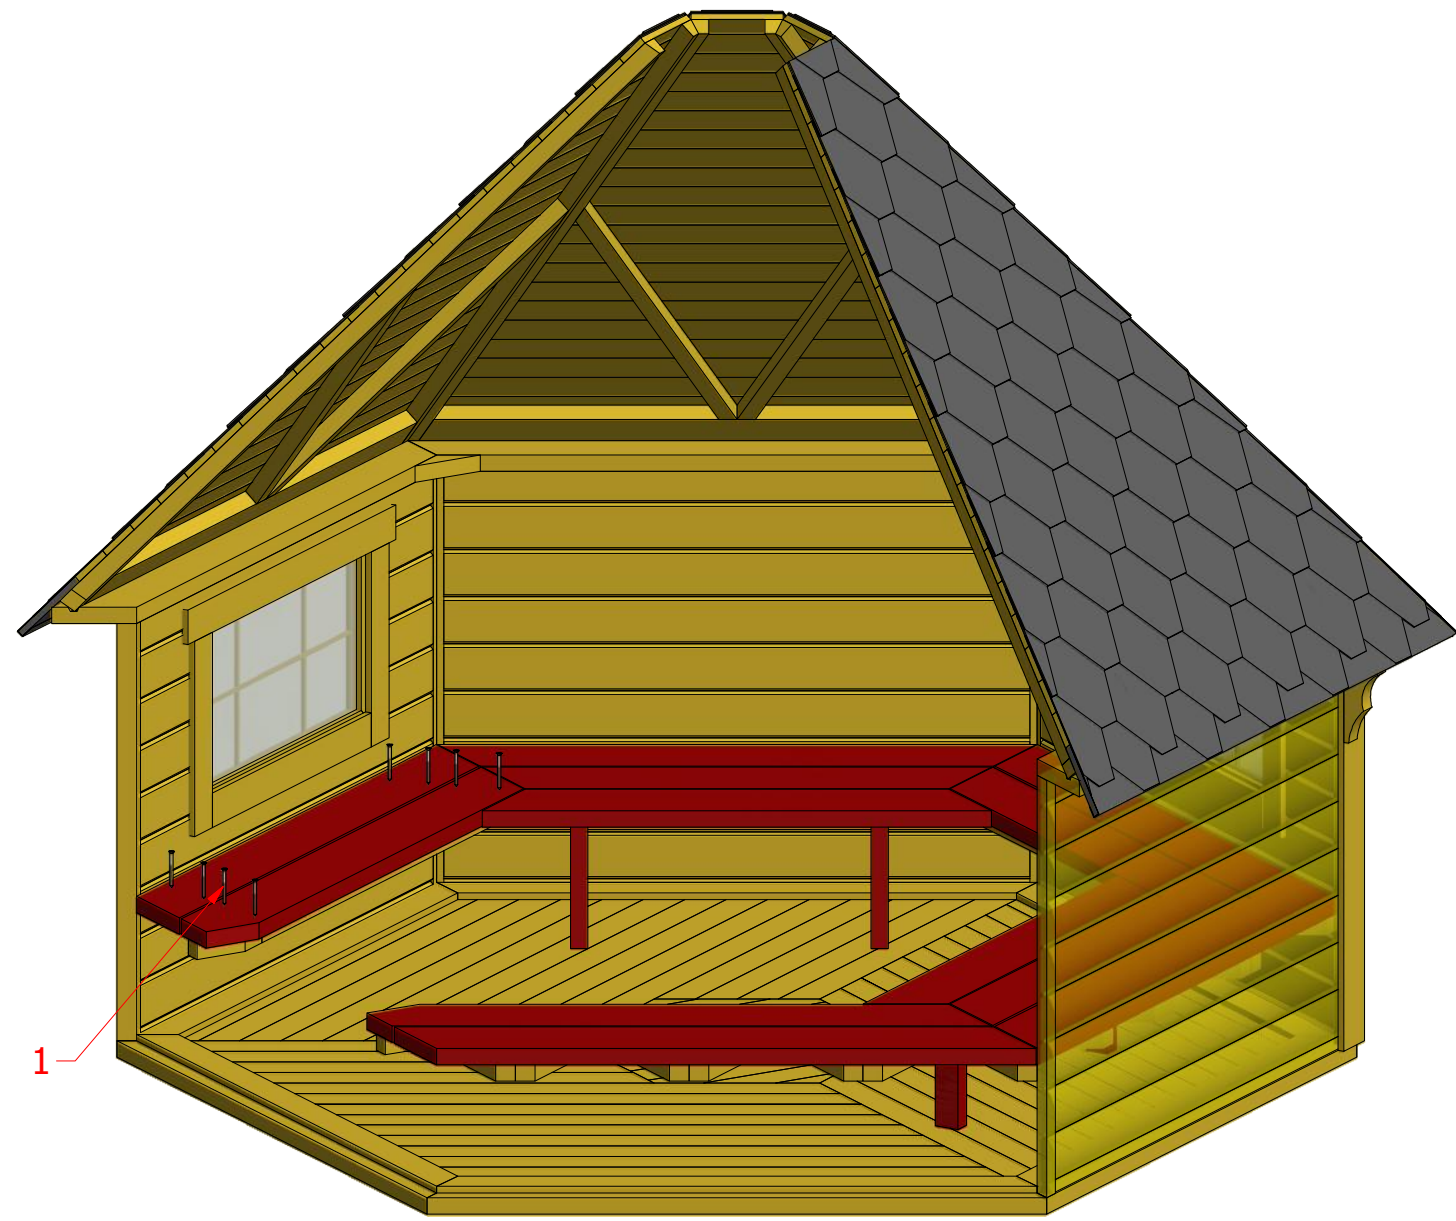

1

333

Grill cabin 7.0 m²

Screws

1	S2	4x70	40 pcs
2	S4	3x30	40 pcs

Grill cabin 7.0 m²

Screws

1	S3	3.5x45	48 pcs