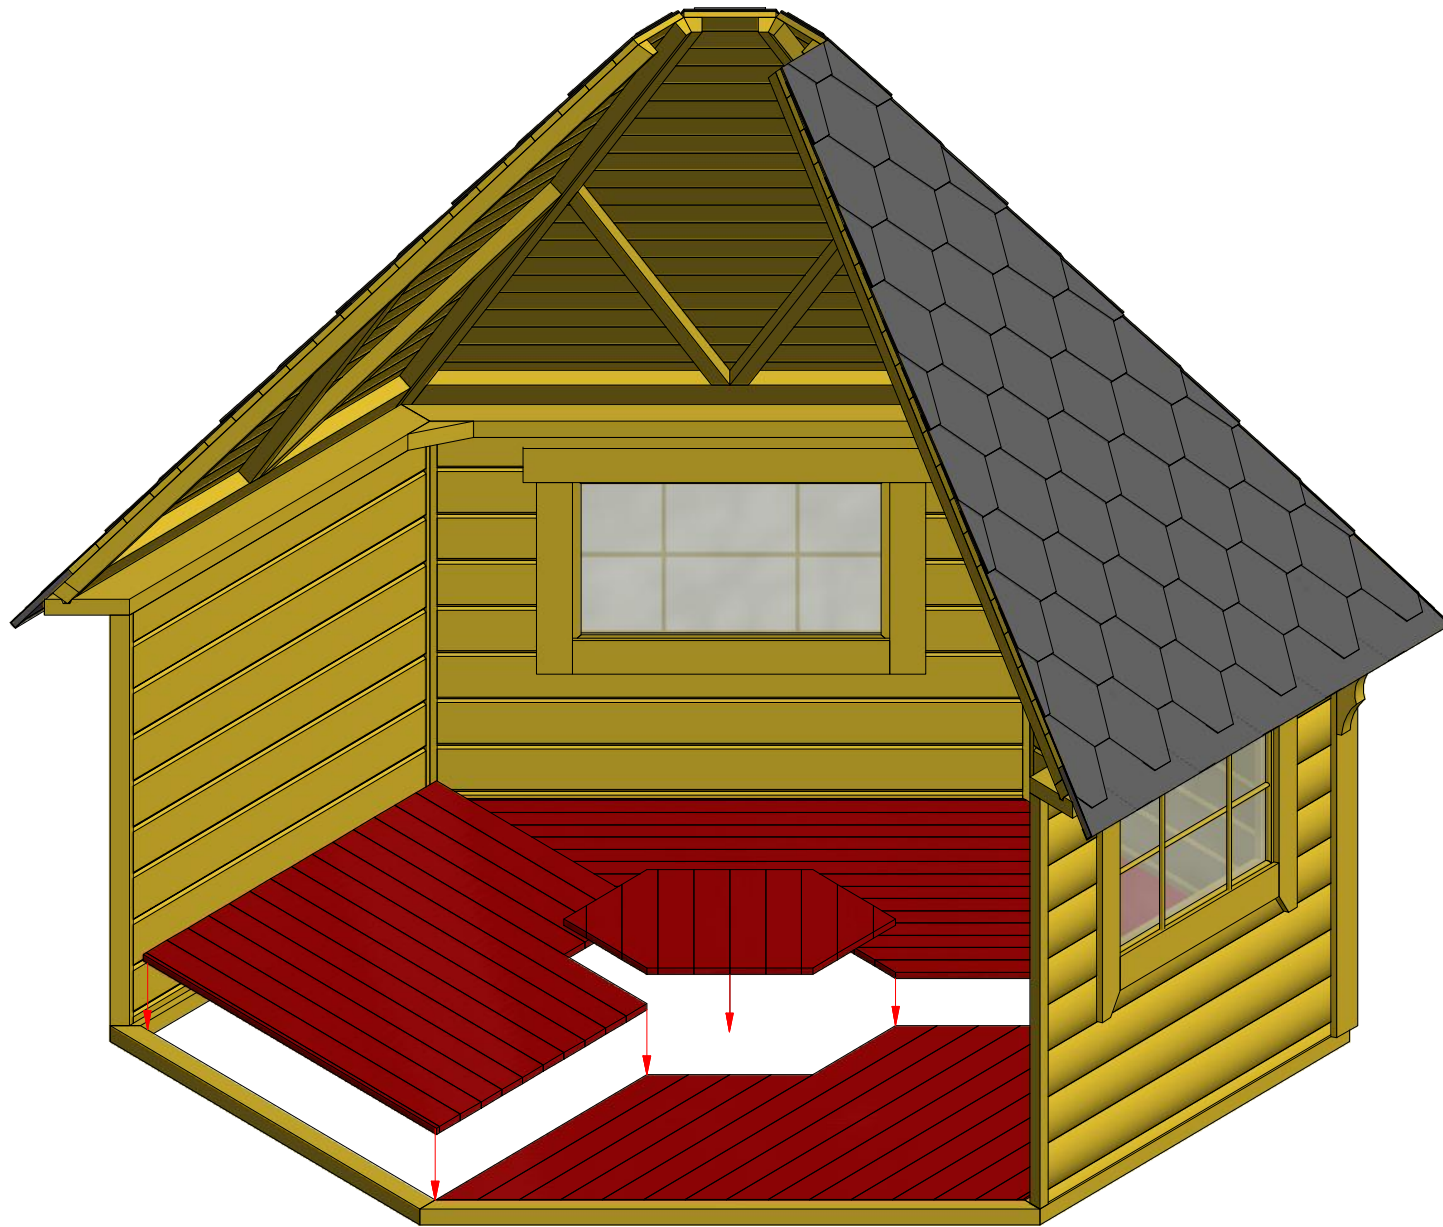

Grill cabin 7.0 m²

Screws			
1	S3	3.5x45	24 pcs

7.1

7.2