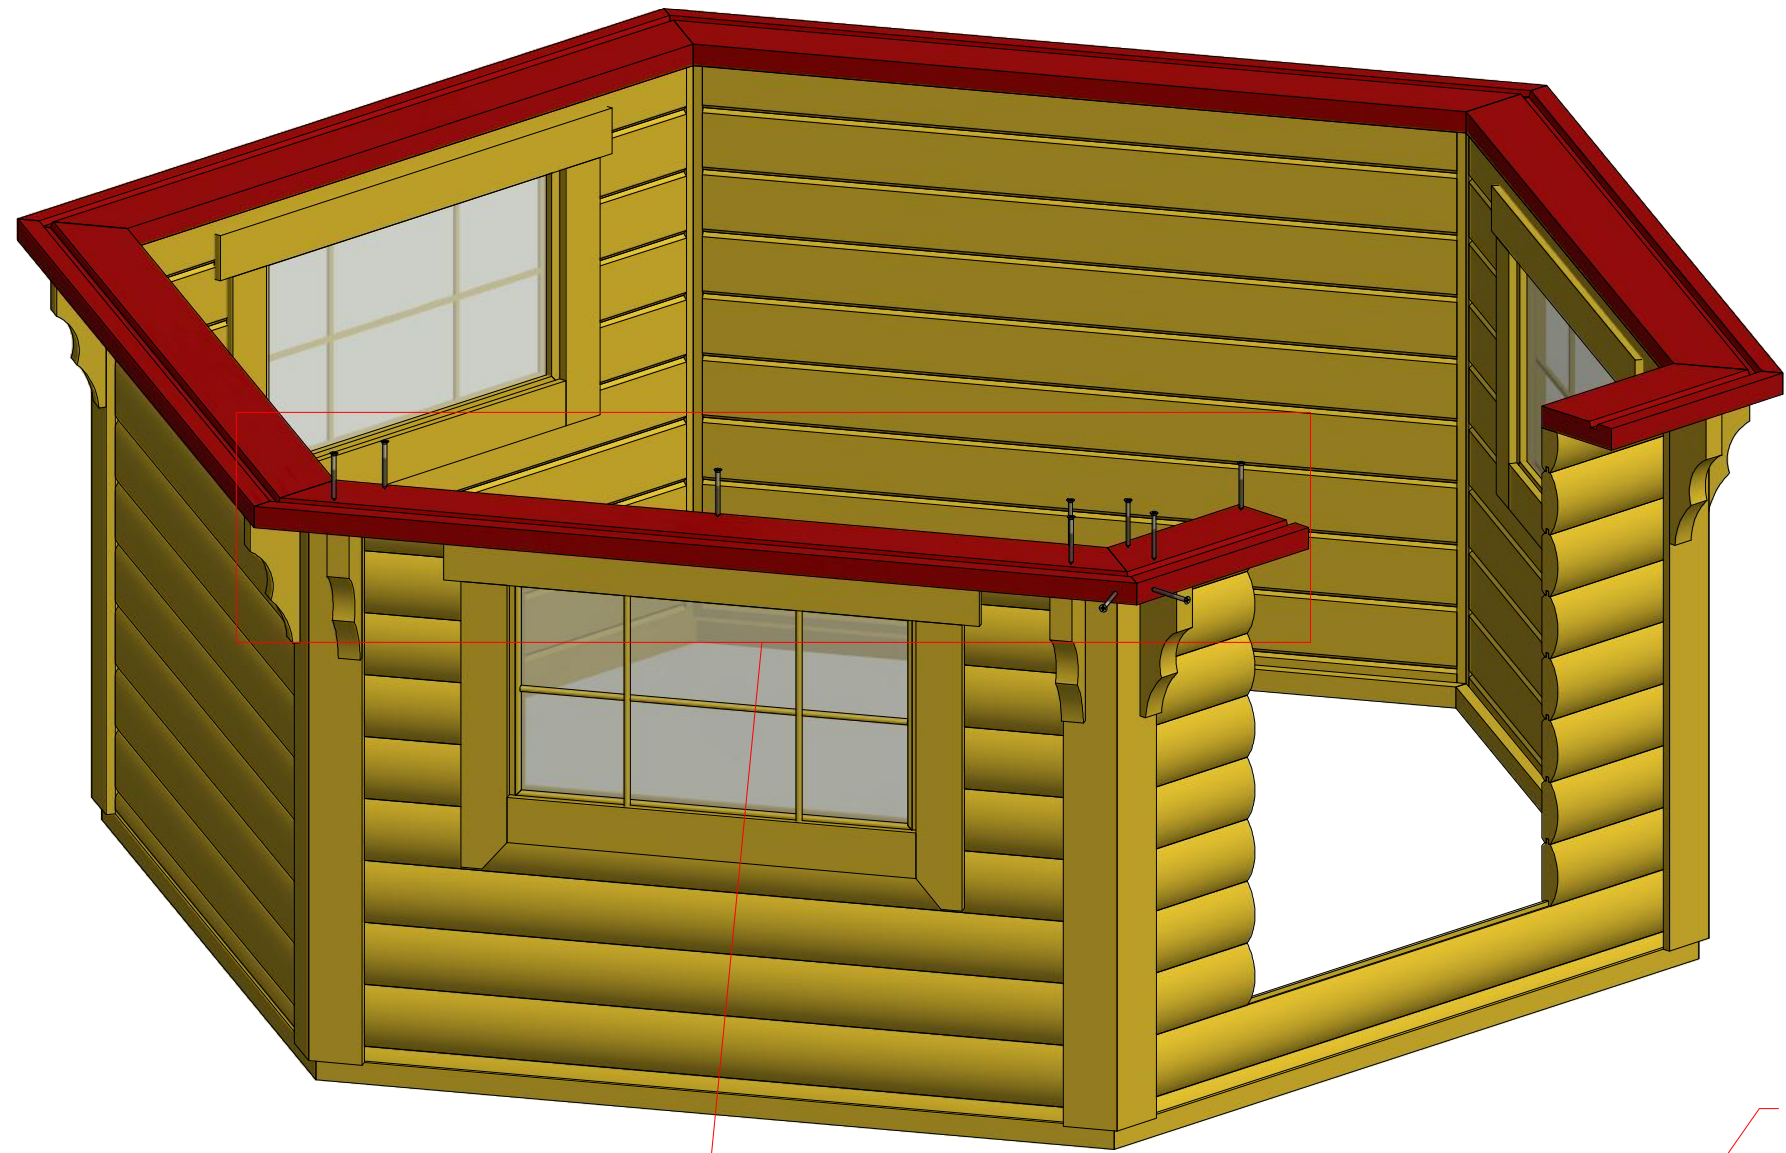

Grill cabin 7.0 m²

Screws

1	S1	5x100	55 pcs