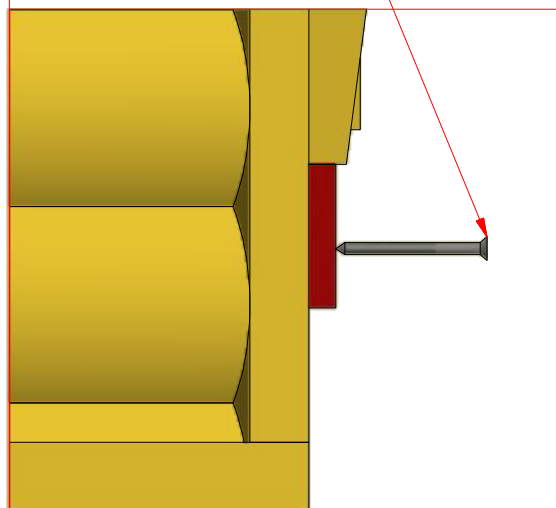

Grill cabin 7.0 m²

Screws

1	S3	3.5x45	8 pcs

1