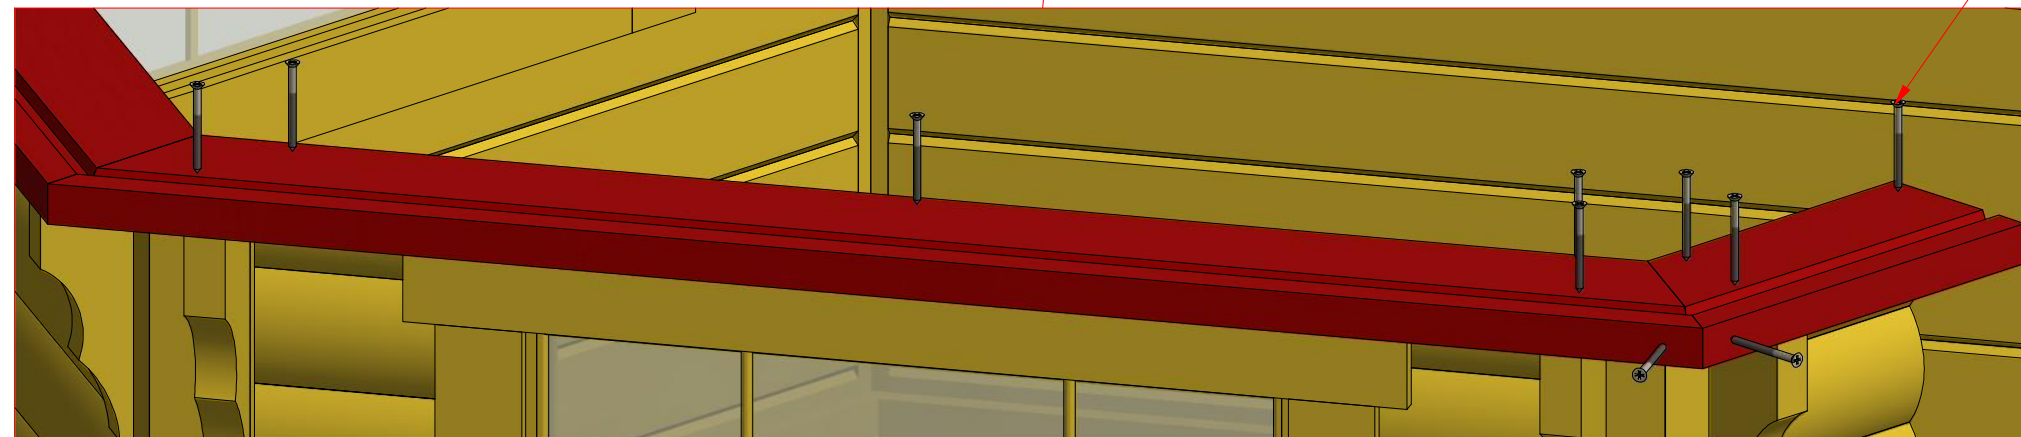

Grill cabin 7.0 m²

Screws

1	S1	5x100	55 pcs