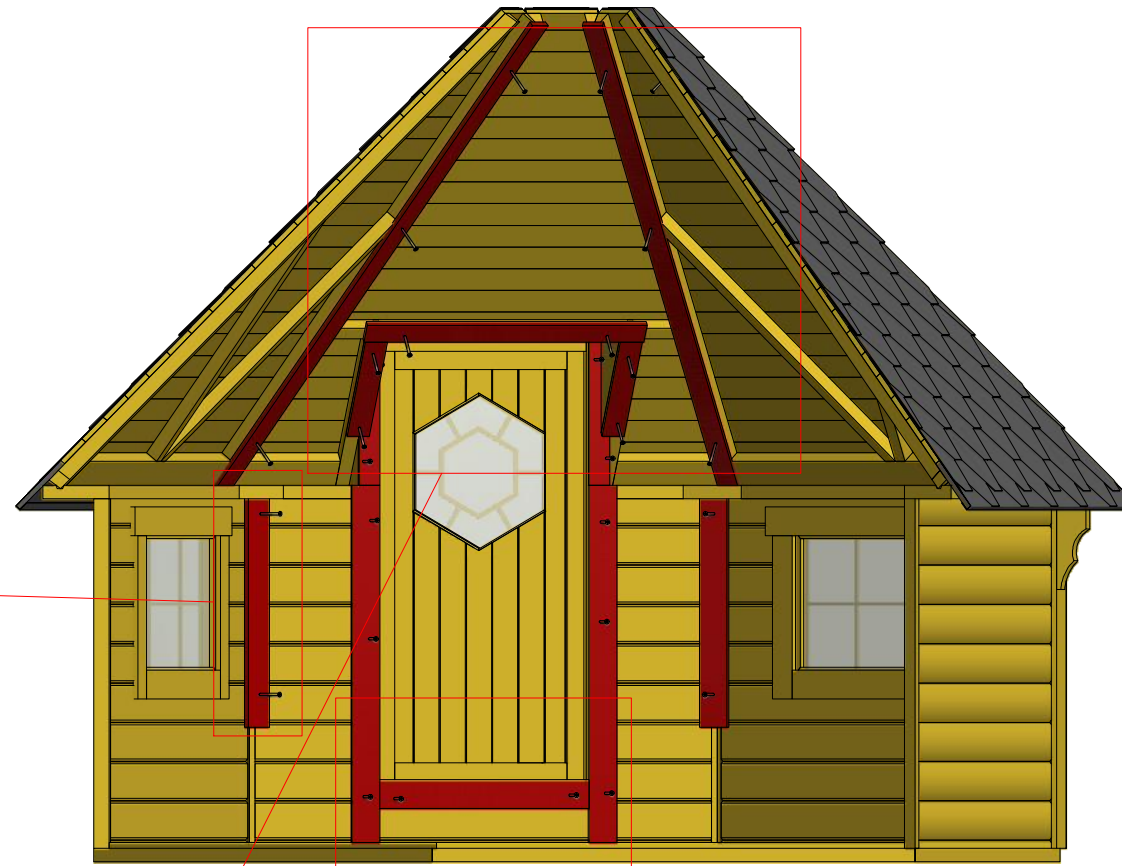

1

333

Grill cabin 7.0 m²

Screws

1	S2	4x70	40 pcs
2	S4	3x30	40 pcs

Grill cabin 7.0 m²

Screws

1	S3	3.5x45	48 pcs