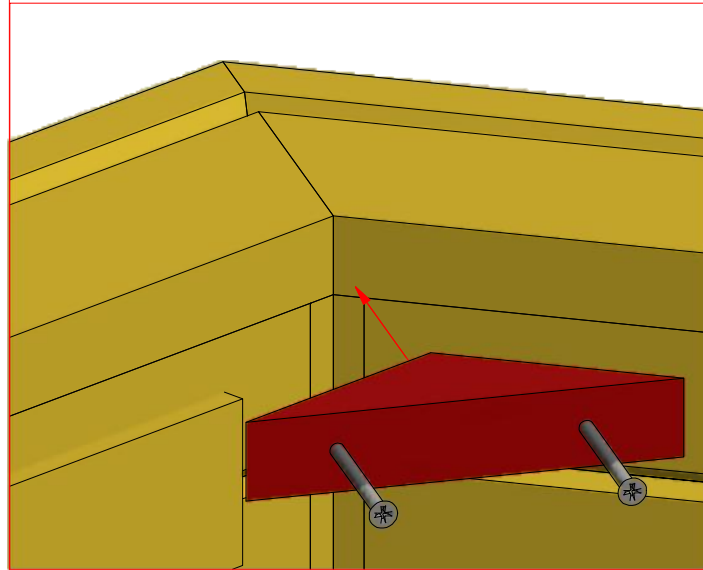

Grill cabin 7.0 m²

Screws

1	S1	5x100	55 pcs