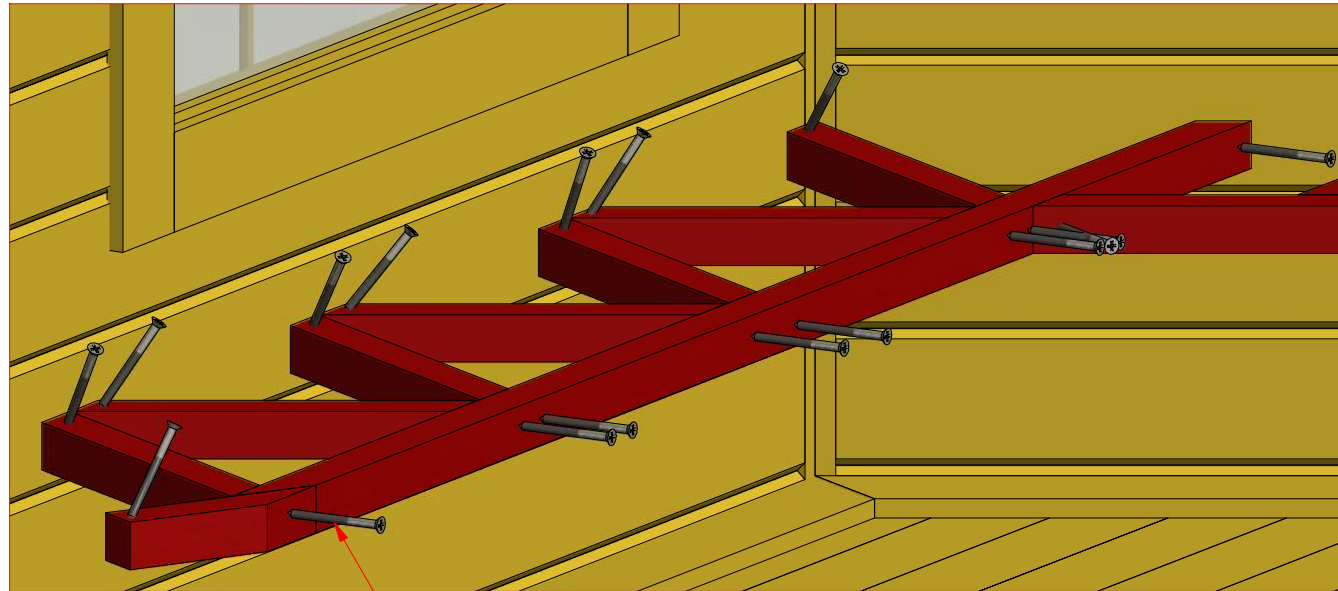

Grill cabin 7.0 m²

Screws

1	S1	5x100	8 pcs

1

2

Grill cabin 7.0 m²

Screws

1	S2	4x70	96 pcs