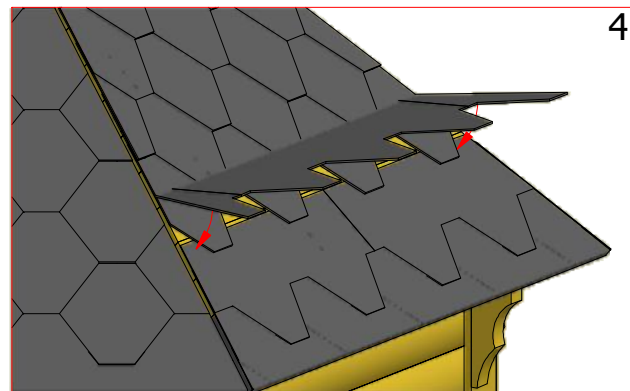

Grill cabin 7.0 m²

Screws

1	S3	3.5x45	31 pcs
2	V1	2.5x25