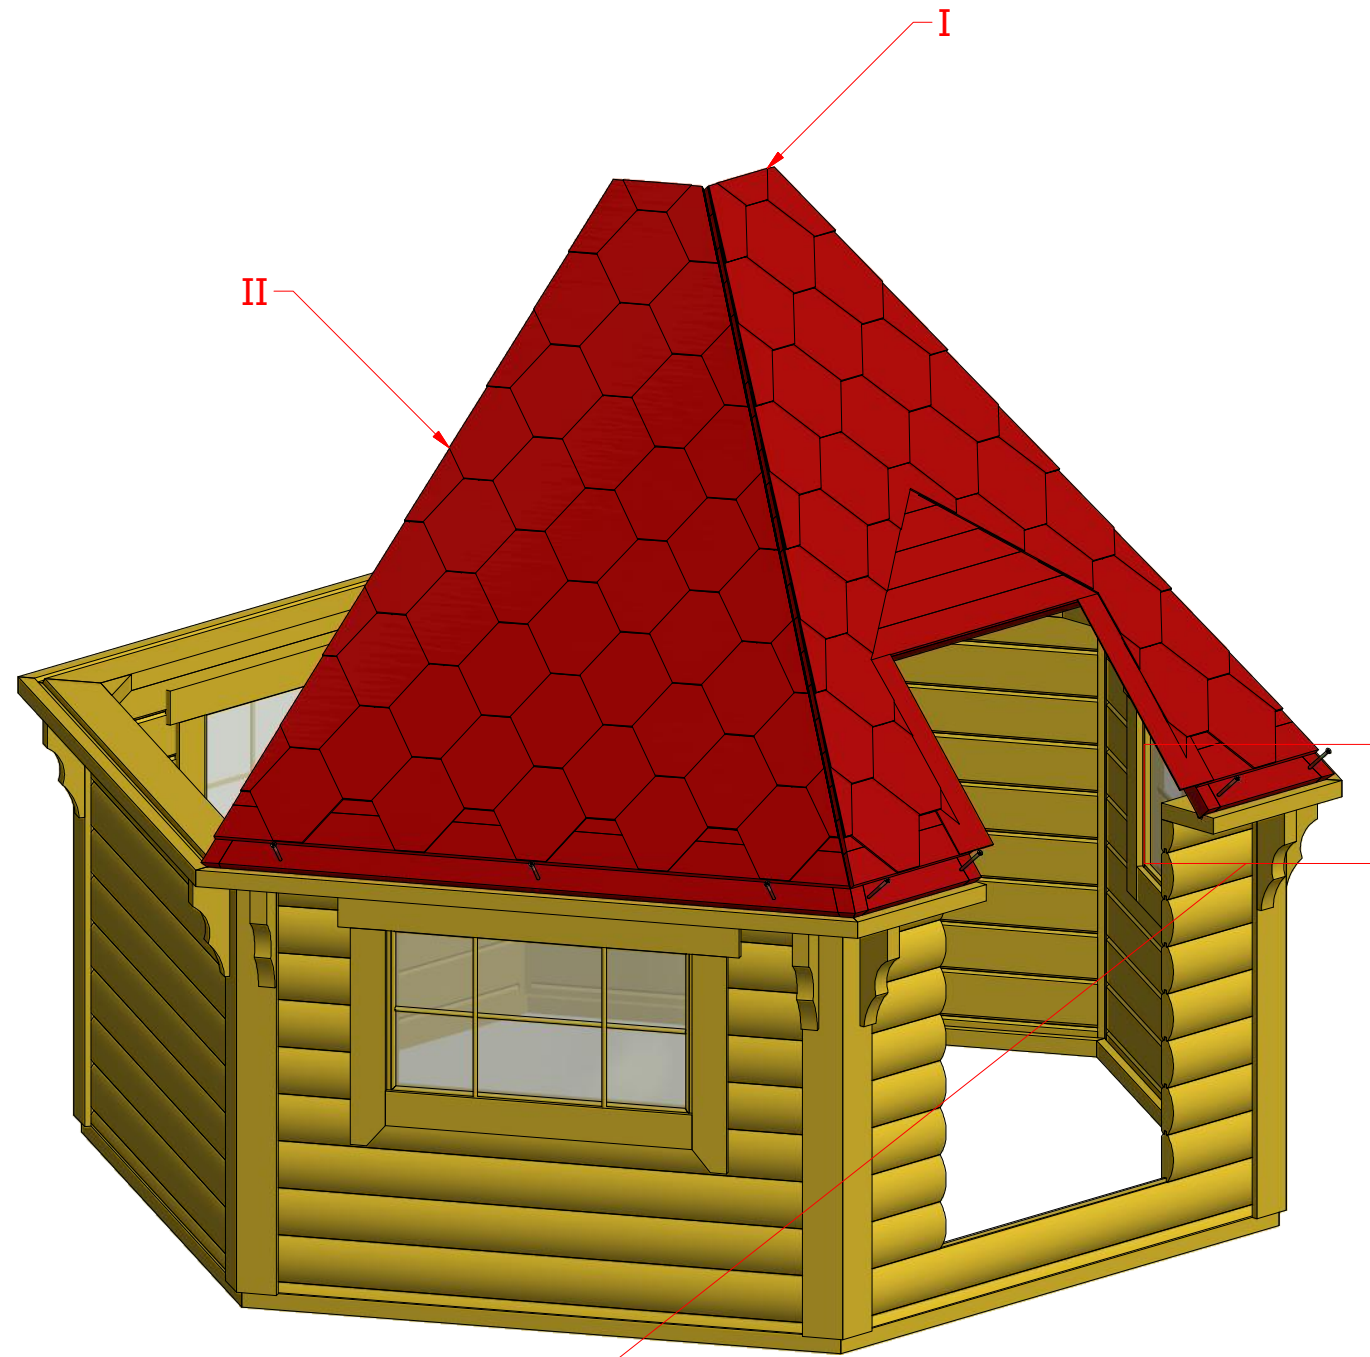

3.2

Grill cabin 7.0 m²

Screws

1	S1	5x100	55 pcs

Grill cabin 7.0 m²

Screws			
1	S2	4x70	43 pcs

Grill cabin 7.0 m²

Screws