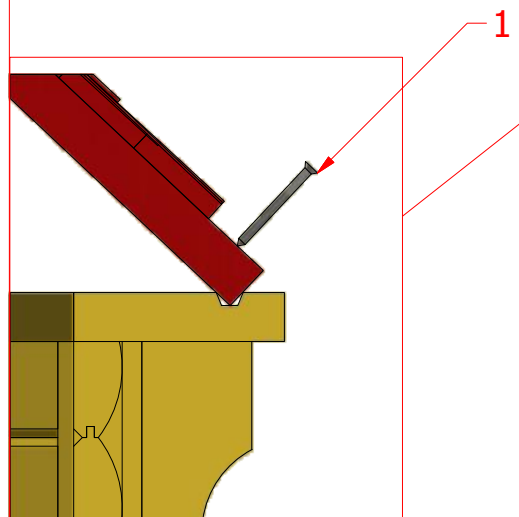

3.2

Grill cabin 7.0 m²

Screws

1	S1	5x100	55 pcs

Grill cabin 7.0 m²

Screws			
1	S2	4x70	43 pcs

Grill cabin 7.0 m²

Screws