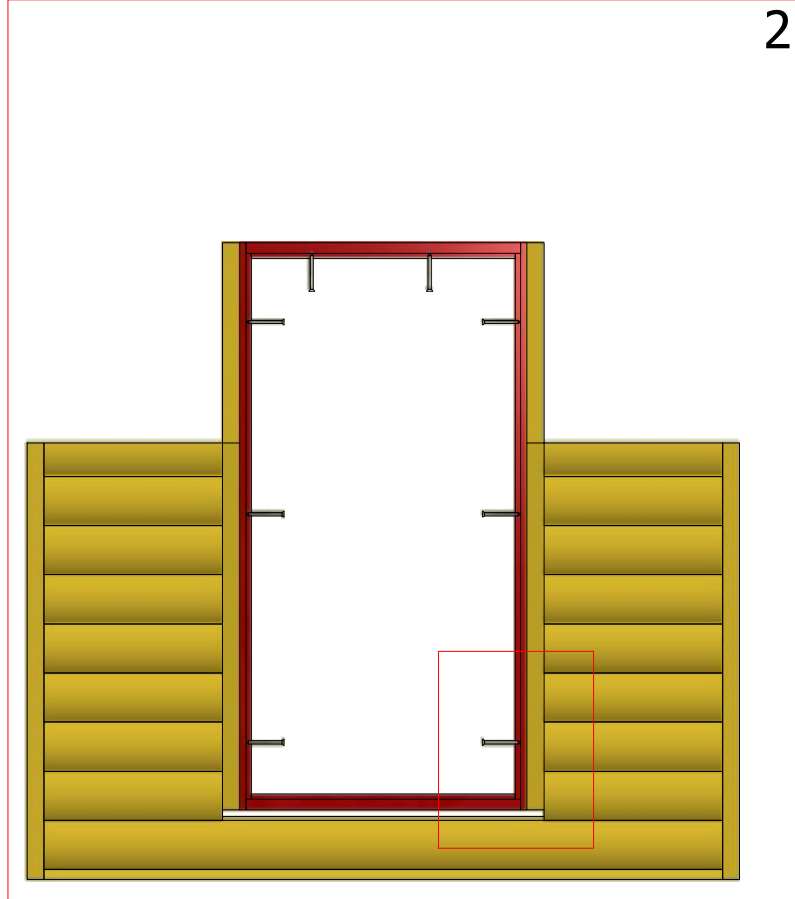

Grill cabin 7.0 m²

Screws

1	S1	5x100	8 pcs

1

2

Grill cabin 7.0 m²

Screws

1	S2	4x70	96 pcs