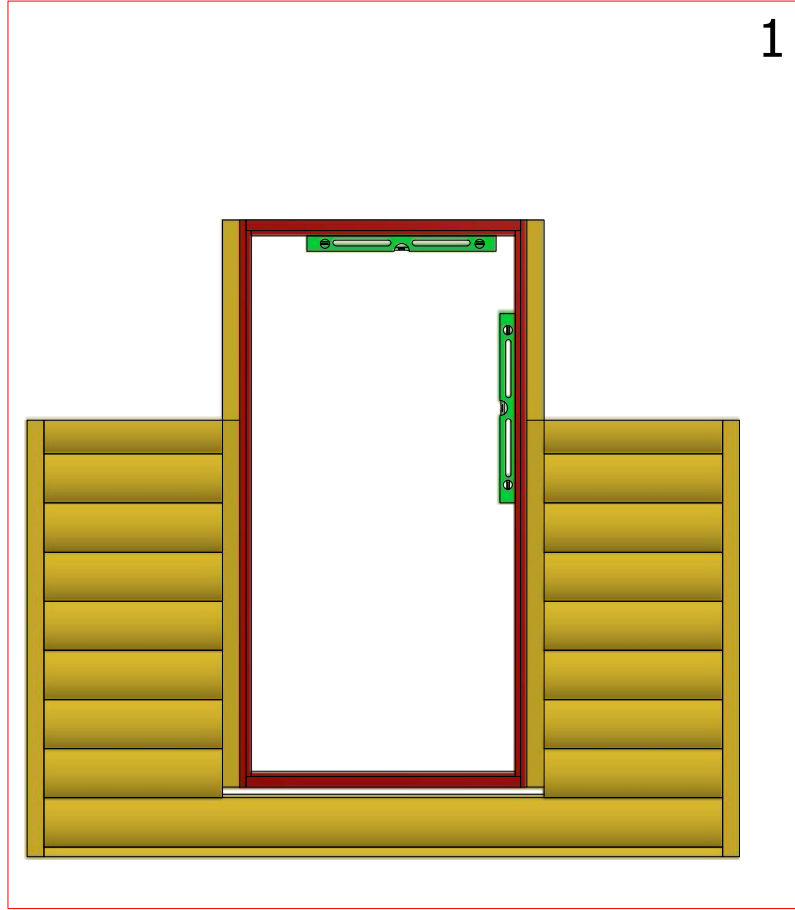

Grill cabin 7.0 m²

Screws

1	S1	5x100	8 pcs

1