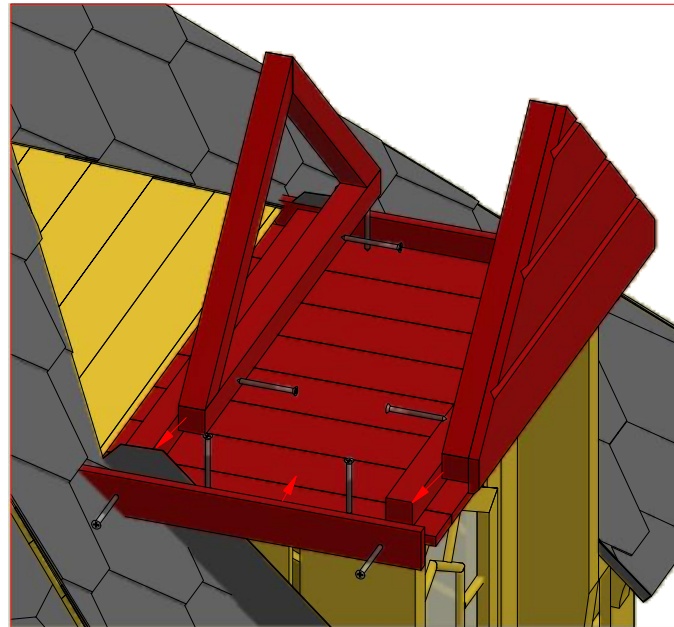

Grill cabin 7.0 m²

Screws

Grill cabin 7.0 m²

Screws

1	S2	4x70	16 pcs

Grill cabin 7.0 m²

Screws

1	S1	5x100	8 pcs
2	S3	3.5x45	4 pcs