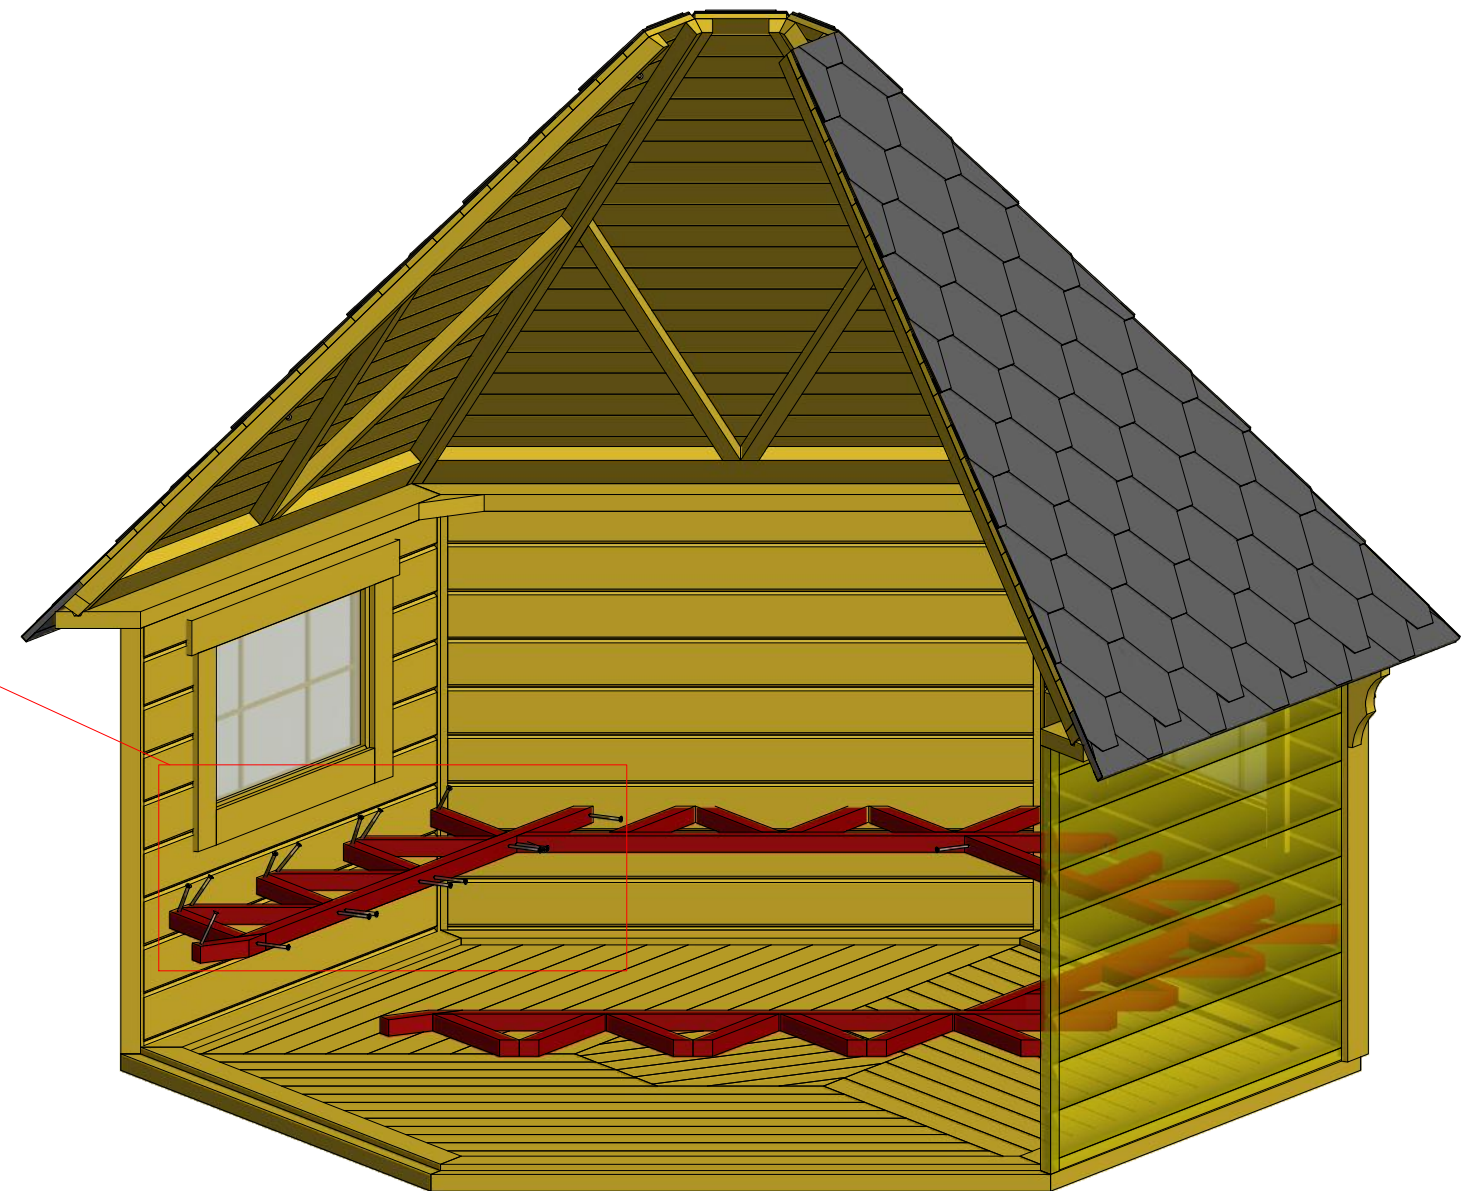

Grill cabin 7.0 m²

Screws

1	S2	4x70	96 pcs

1

333