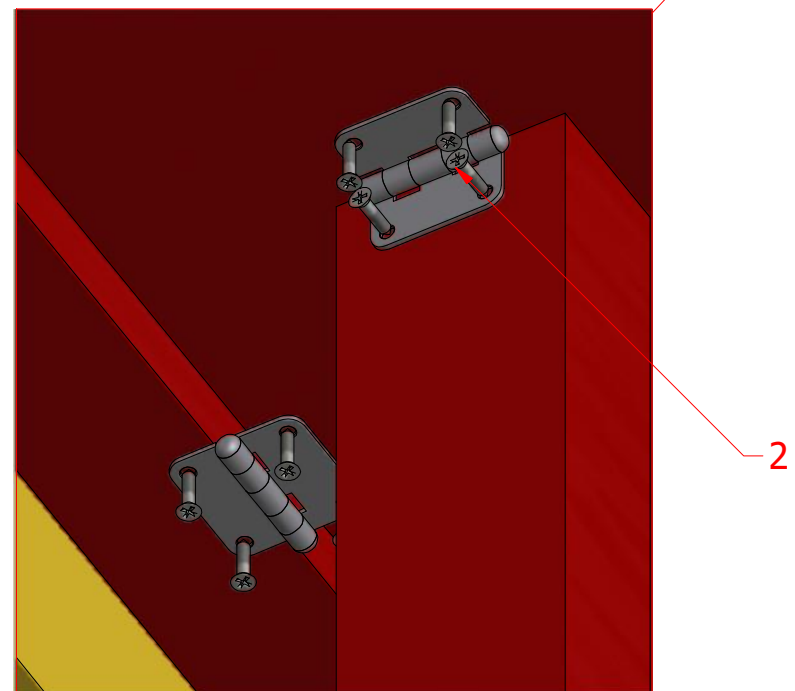

1

333

Grill cabin 7.0 m²

Screws

1	S2	4x70	40 pcs
2	S4	3x30	40 pcs

Grill cabin 7.0 m²

Screws

1	S3	3.5x45	48 pcs