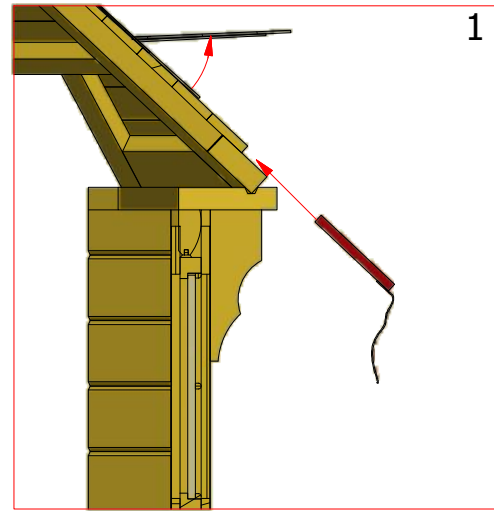

3.2

Grill cabin 7.0 m²

Screws

1	S1	5x100	55 pcs

Grill cabin 7.0 m²

Screws			
1	S2	4x70	43 pcs

Grill cabin 7.0 m²

Screws

1	S3	3.5x45	31 pcs
2	V1	2.5x25	

Grill cabin 7.0 m²

Screws			
1	S3	3.5x45	24 pcs

7.1

7.2

Grill cabin 7.0 m²

Screws

1	S2	4x70	10 pcs