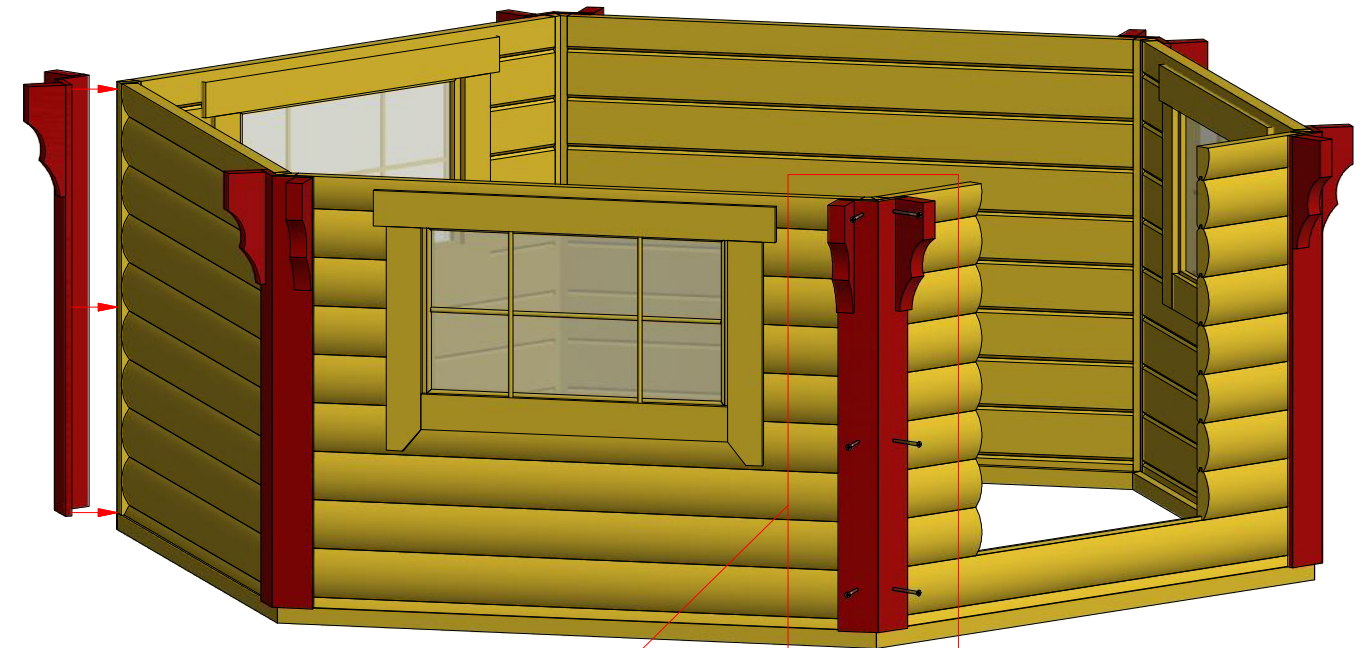

2.2

1

Grill cabin 7.0 m²

Screws

1	S2	4x70	24 pcs
2	S3	3.5x45	36 pcs

1

2

3.1