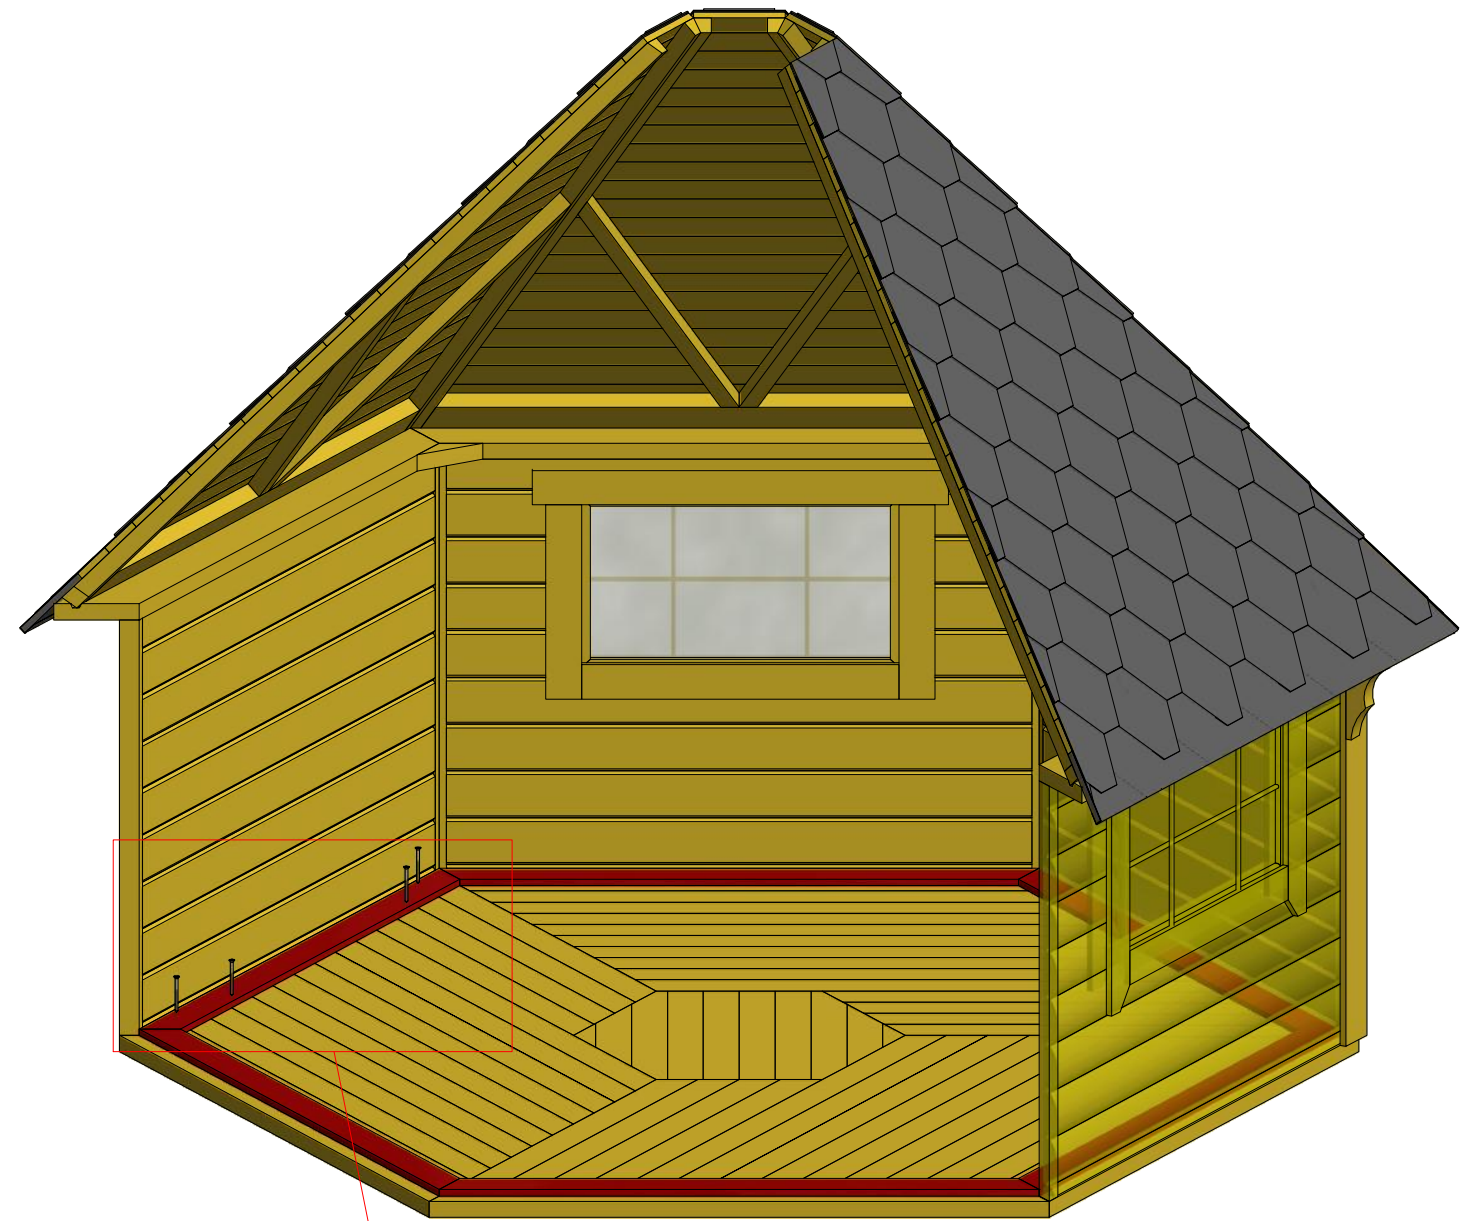

Grill cabin 7.0 m²

Screws			
1	S3	3.5x45	24 pcs

7.1

7.2