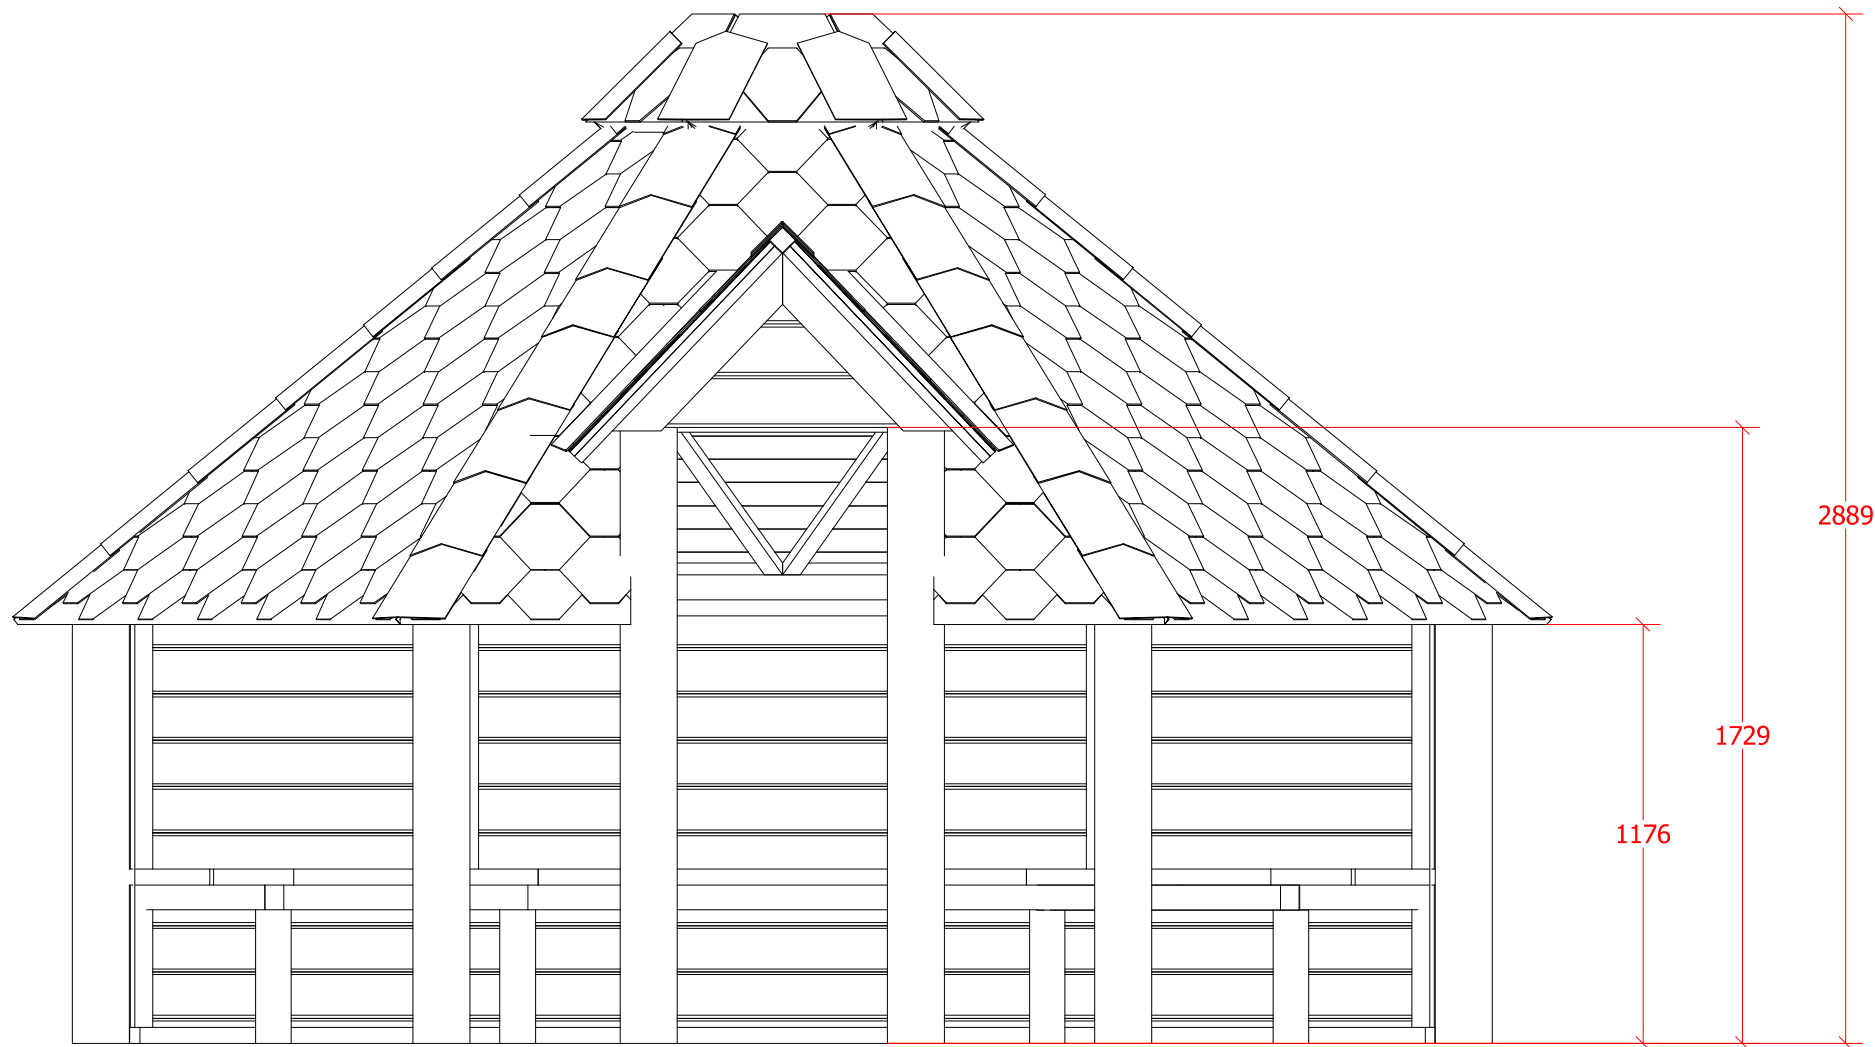

Open grill cabin 9.2 m² Front

Open grill cabin 9.2 m² Side