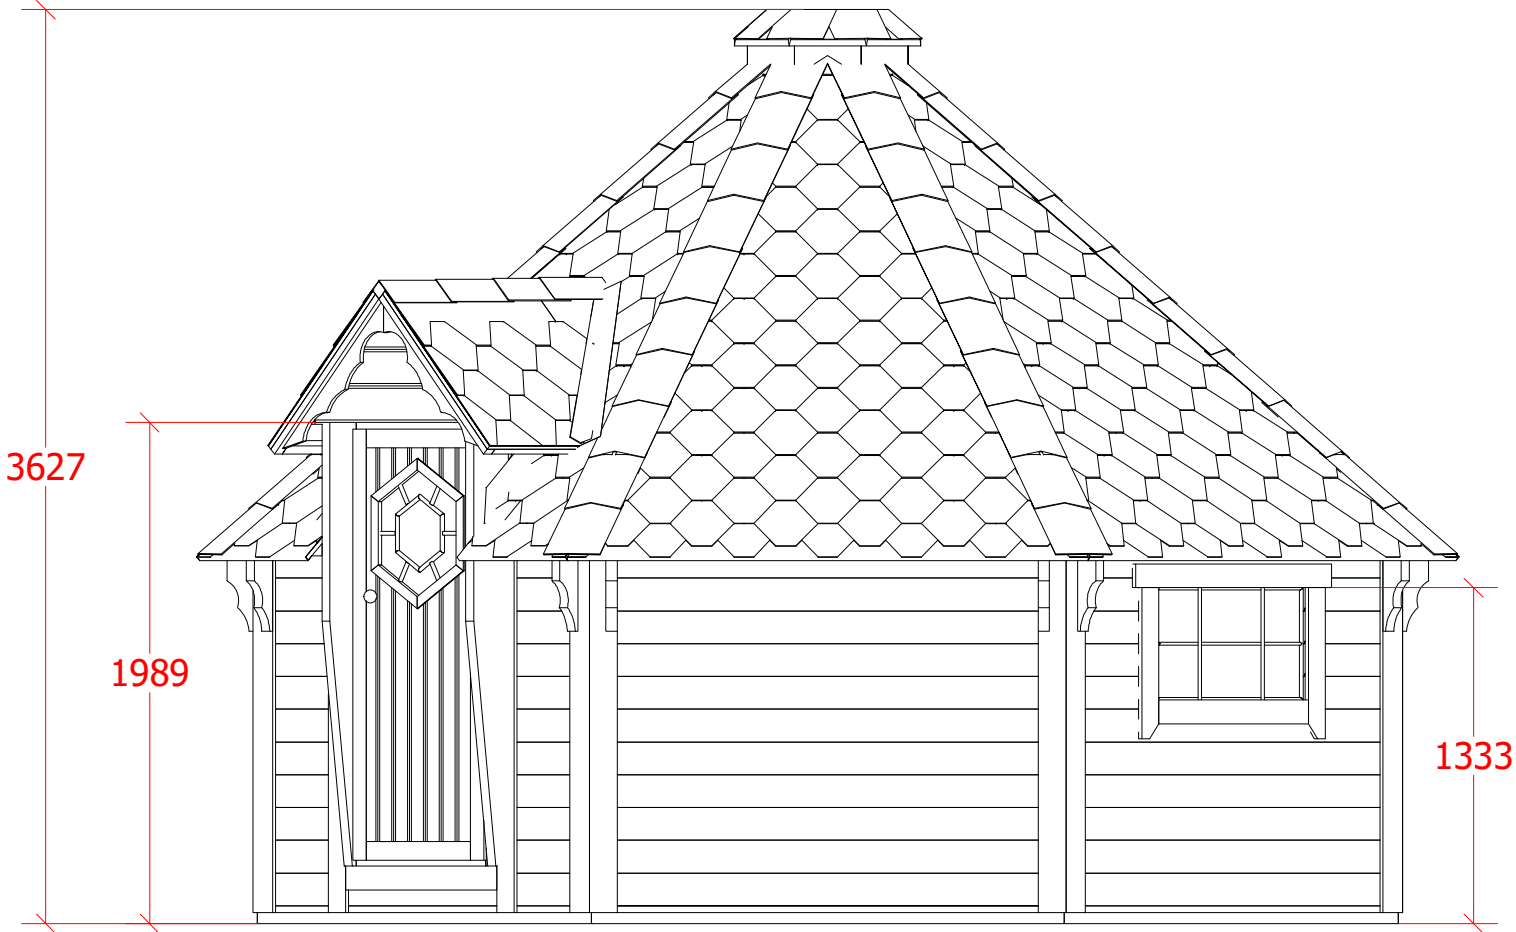

Grill cabin 16.5 m and 9.2 m connected Front

Grill cabin 16.5 m and 9.2 m connected Side

Grill cabin 16.5 m and 9.2 m connected Back