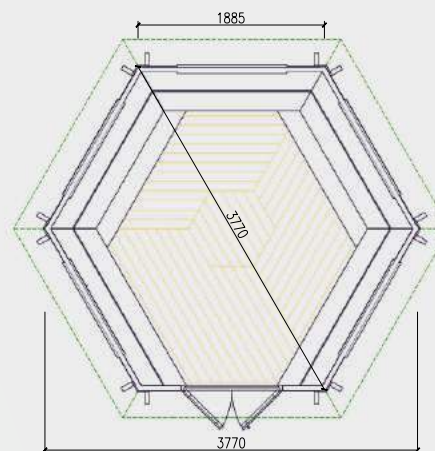

PAVILION

9,2 m²

Product details

Inside area: 9,2 m²

Timber: Pinewood

Roof thickness and finishing: 18 mm; Bitumen shingles

Wall thickness: 45 mm

Floor thickness: 18 mm

Window size:
1020 x 1060 mm

Door size:
1020 x 1600 mm

People: 12-15

Standard Set

- Floor panels
- Pavilion walls
- Roof covered with bitumen shingles
- Extendable standard chimney
- 5 double glazed windows (2 opening)
- French style double glazed door with the wooden handle and lock
- Central standard BBQ
- Table fitted around the BBQ
- 5 benches (2 extendable for sleeping)
- Cushions for the benches