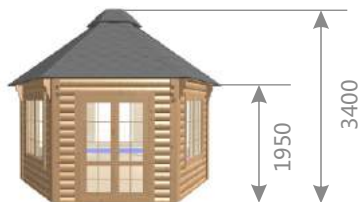

PAVILION

9,2 m²

Product details

Inside area: 9,2 m²

Timber: Pinewood

Roof thickness and finishing: 18 mm; Bitumen shingles

Wall thickness: 45 mm

Floor thickness: 18 mm

Window size:
1020 x 1060 mm

Door size:
1020 x 1600 mm

People: 12-15

Standard Set

- Floor panels
- Pavilion walls
- Roof covered with bitumen shingles
- Extendable standard chimney
- 5 double glazed windows (2 opening)
- French style double glazed door with the wooden handle and lock
- Central standard BBQ
- Table fitted around the BBQ
- 5 benches (2 extendable for sleeping)
- Cushions for the benches