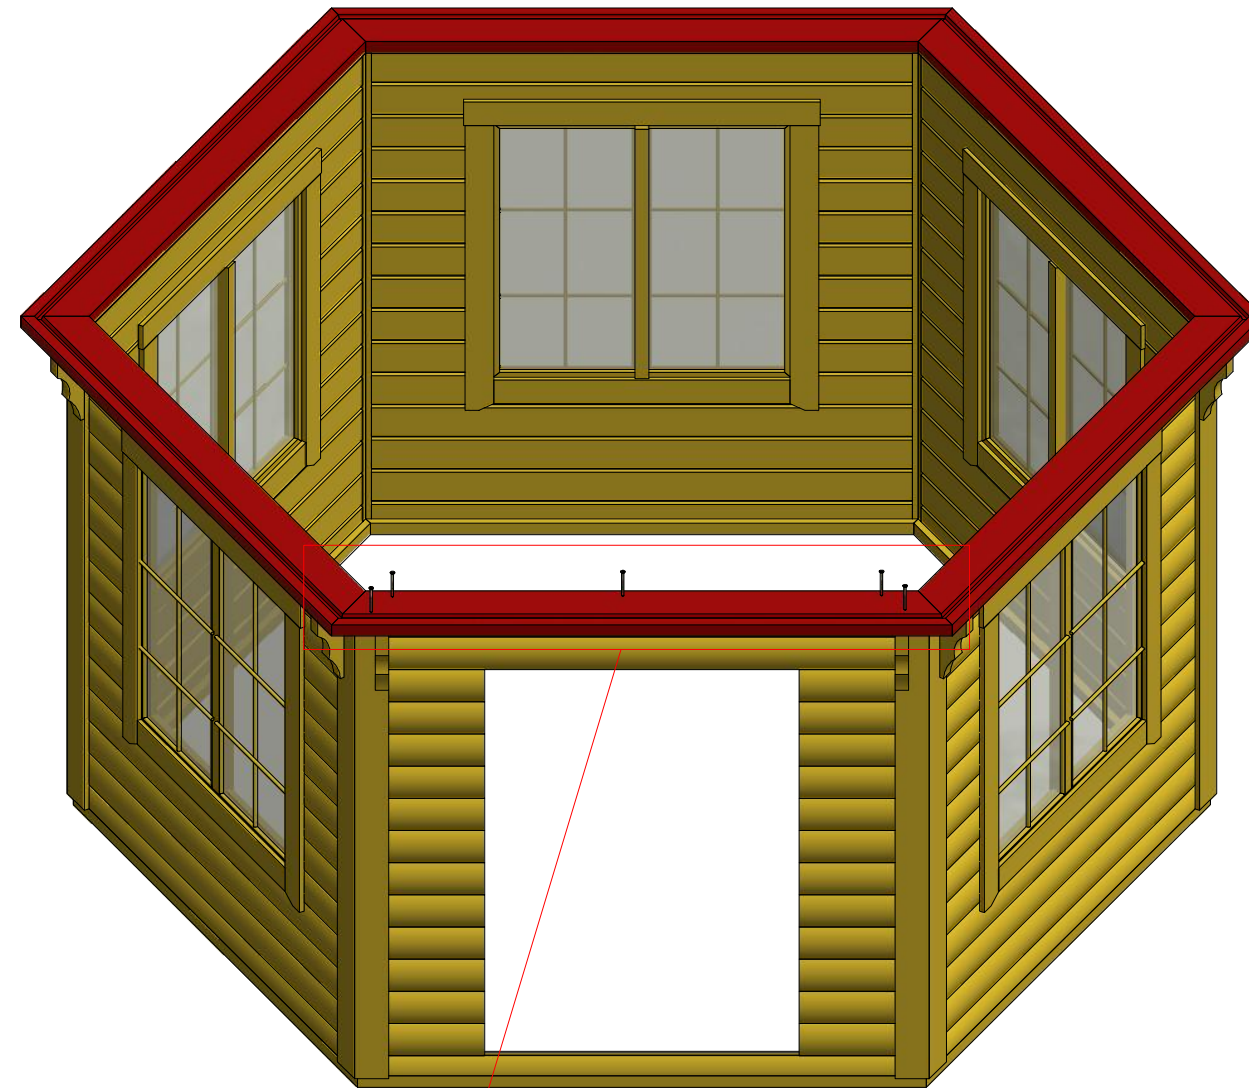

Pavilion 9.2 m²

Screws

1	S1	5x100	42 pcs