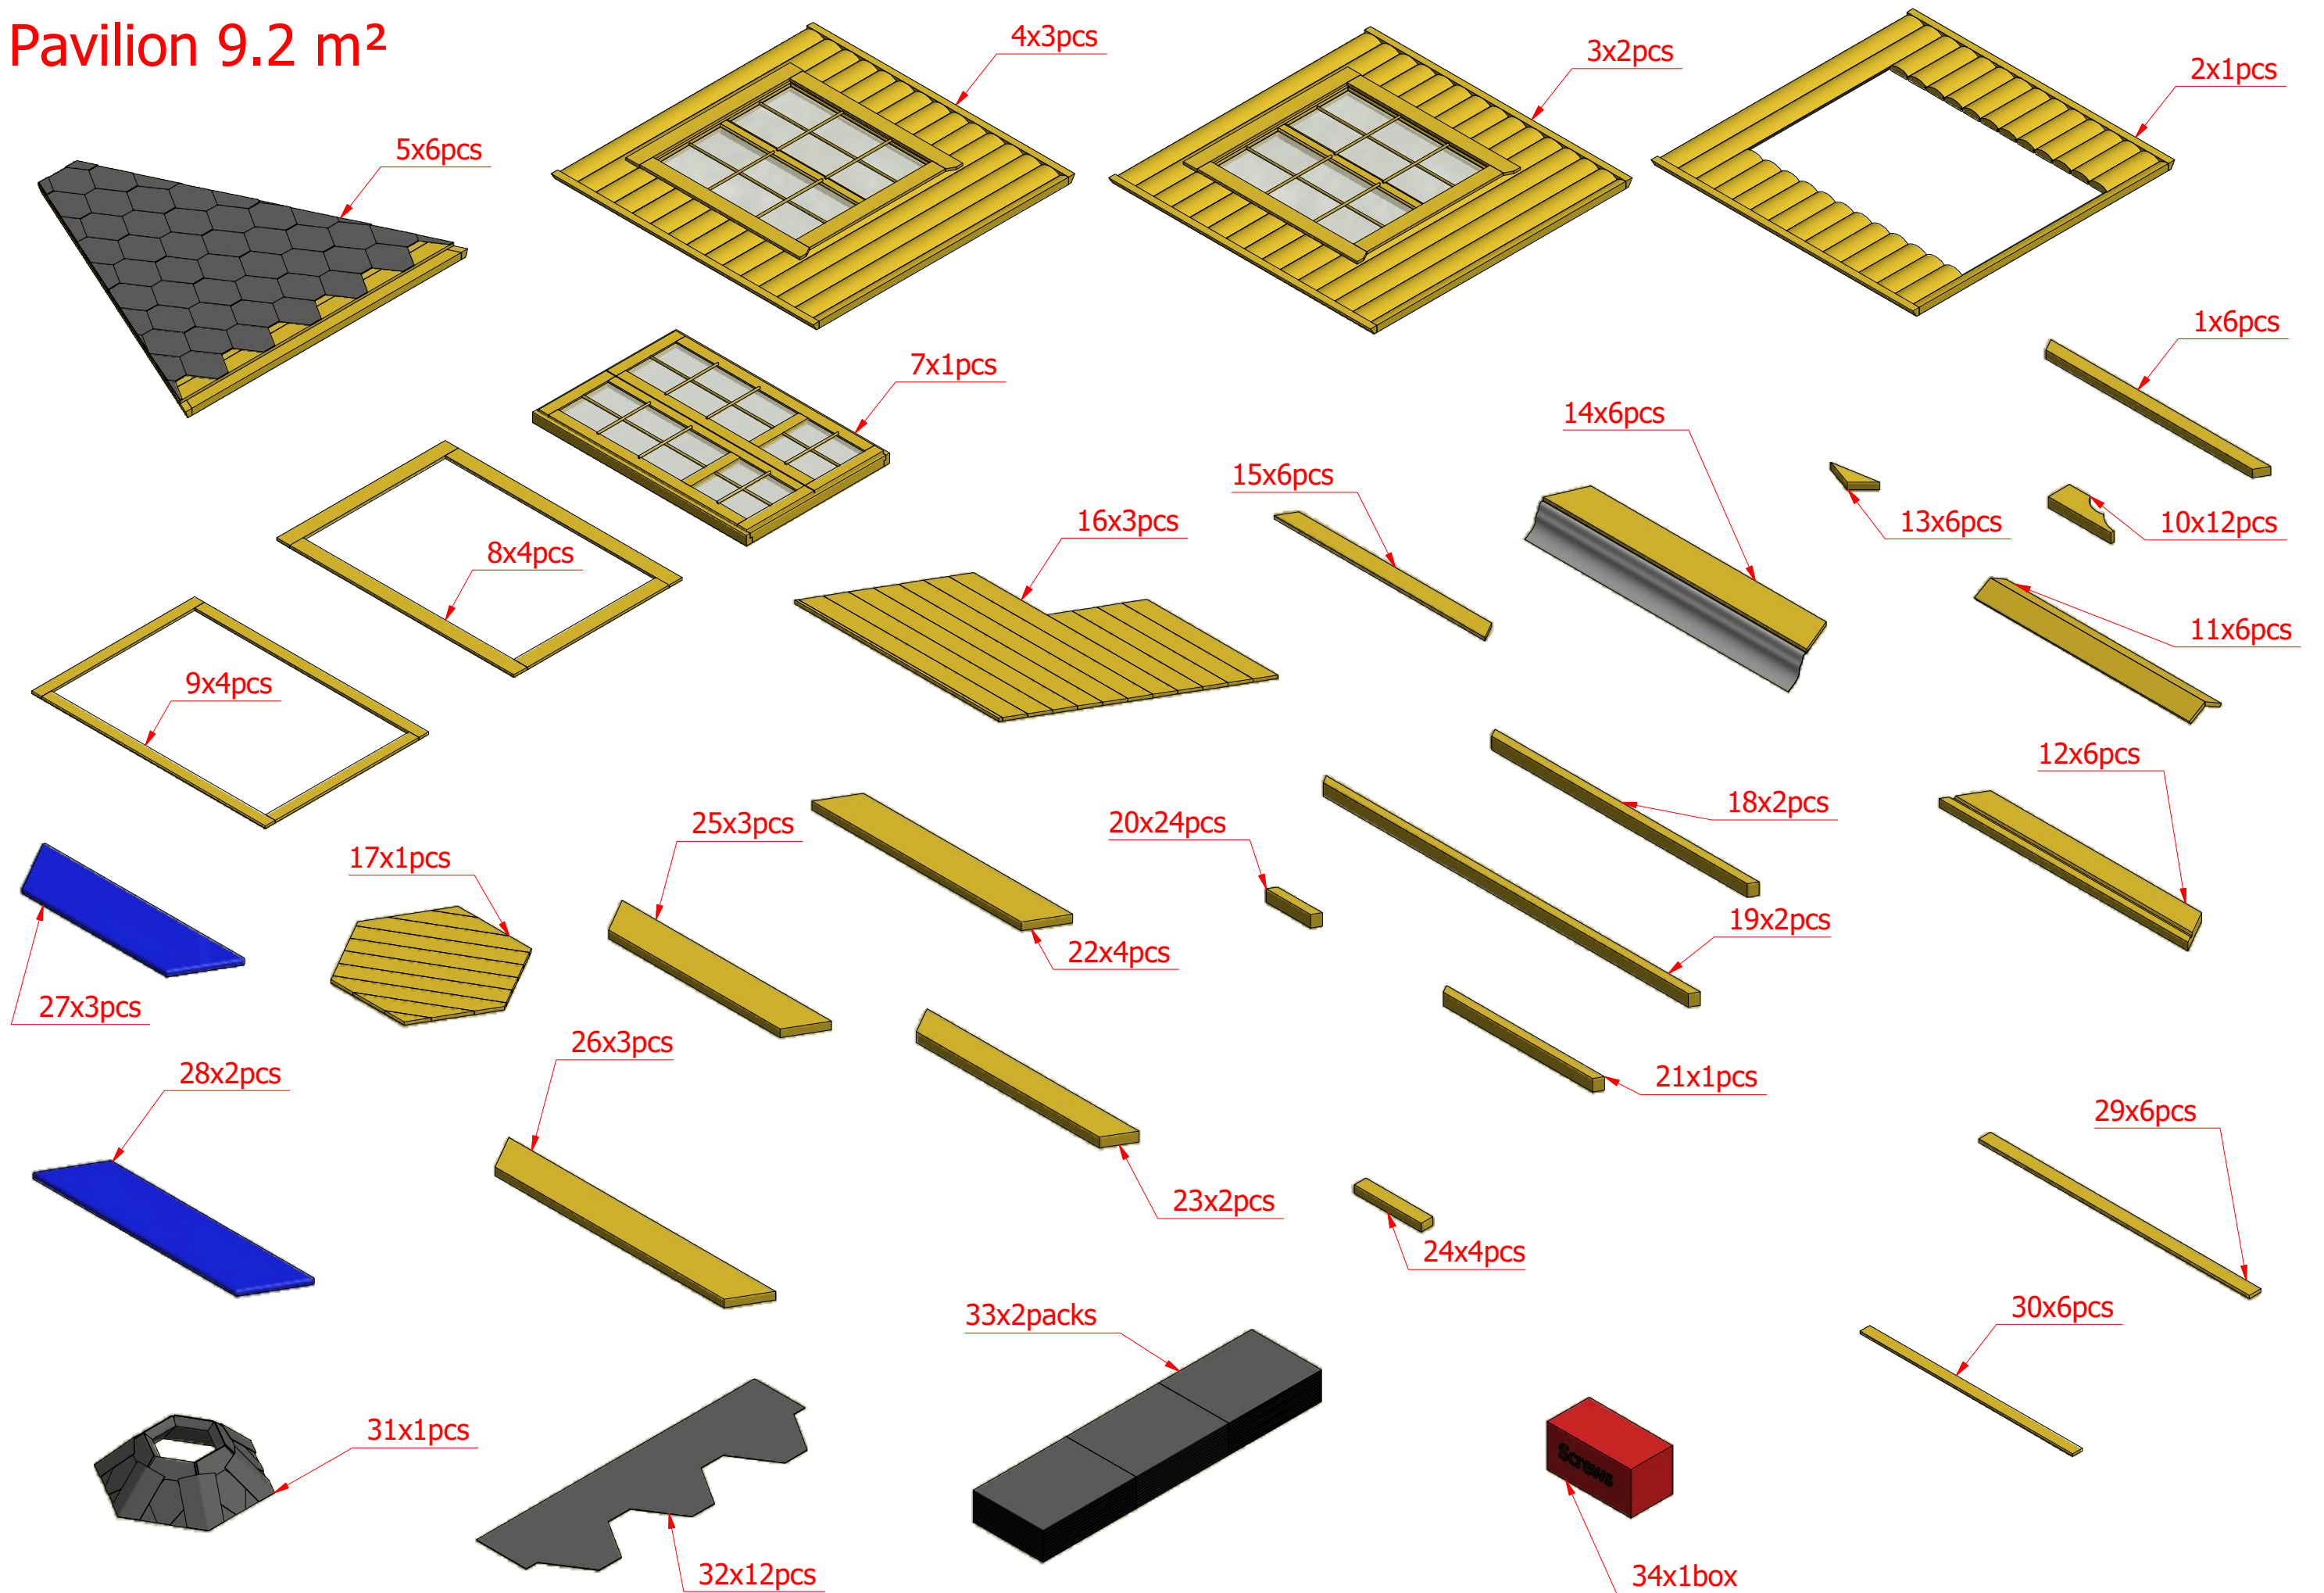

Pavilion 9.2 m²

Pavilion 9.2 m²

Pavilion 9.2 m²

Screws			
1	S1	5x100	12 pcs

1

Pavilion 9.2 m²

Screws			
1	S2	4x70	36 pcs

2.1

2.2

Pavilion 9.2 m²

Screws

1	S2	4x70	24 pcs
2	S3	3.5x45	36 pcs

1

3.1

2

3.2

1	S3	3.5x45	24 pcs
2	V1	2.5x25	

Pavilion 9.2 m²

Screws

1	S3	3.5x45	24 pcs

Pavilion 9.2 m²

Screws

1	S2	4x70	114 pcs
2	S4	3x30	40 pcs

Pavilion 9.2 m²

Screws

1	S1	5x100	8 pcs

Pavilion 9.2 m²

Screws

1	S3	3.5x45	52 pcs

Pavilion 9.2 m²

Screws

1	S1	5x100	3 pcs
2	V1	2.5x25	