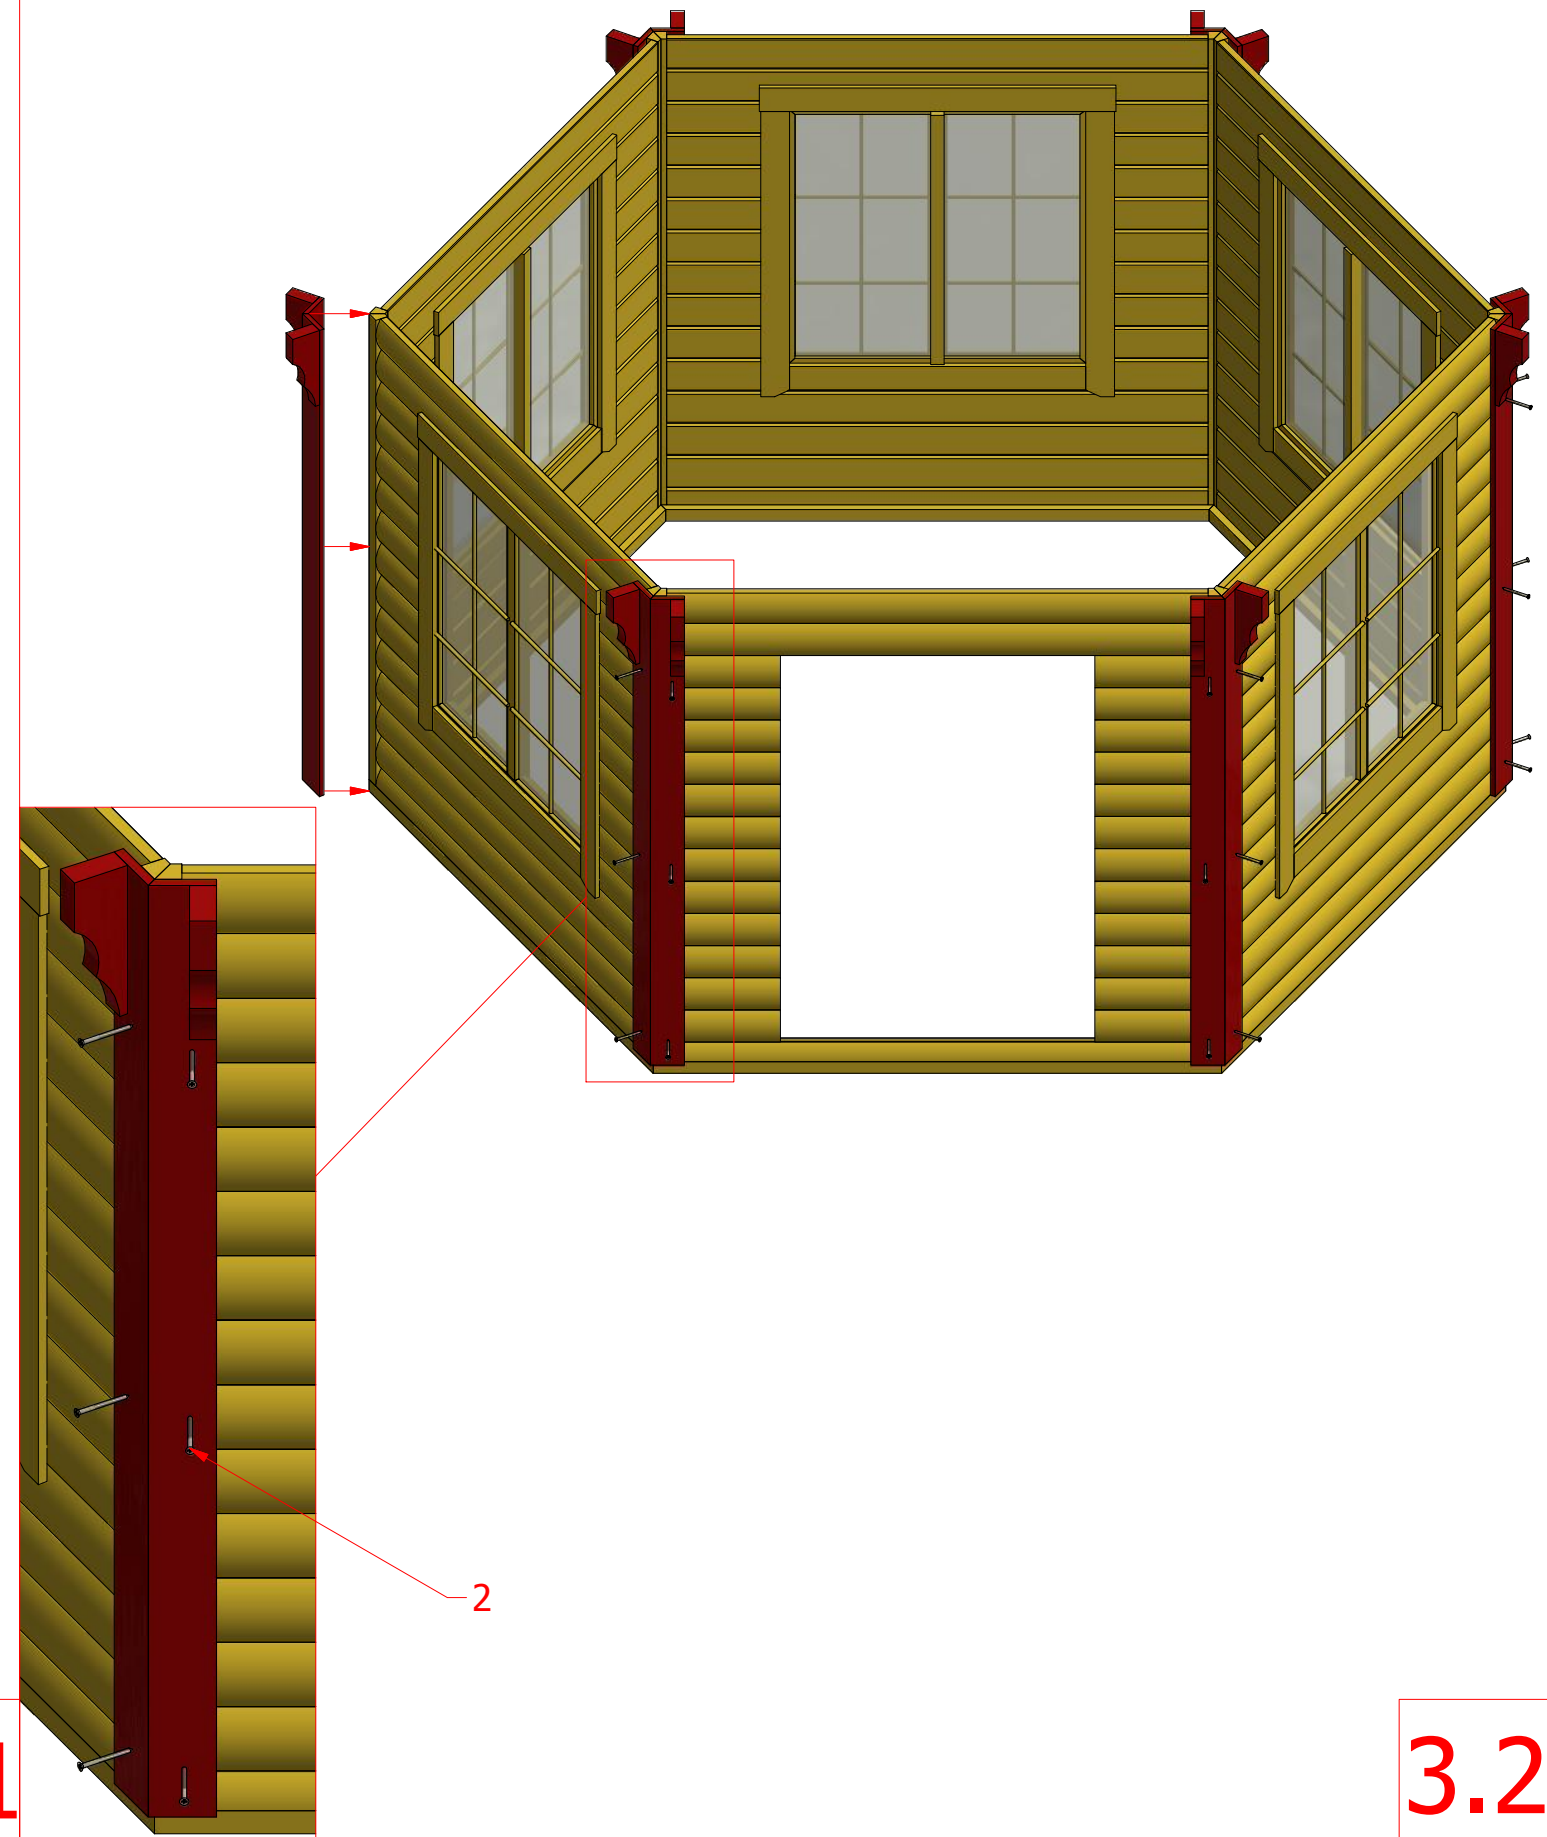

2.2

Pavilion 9.2 m²

Screws

1	S2	4x70	24 pcs
2	S3	3.5x45	36 pcs

1

3.1

2

3.2