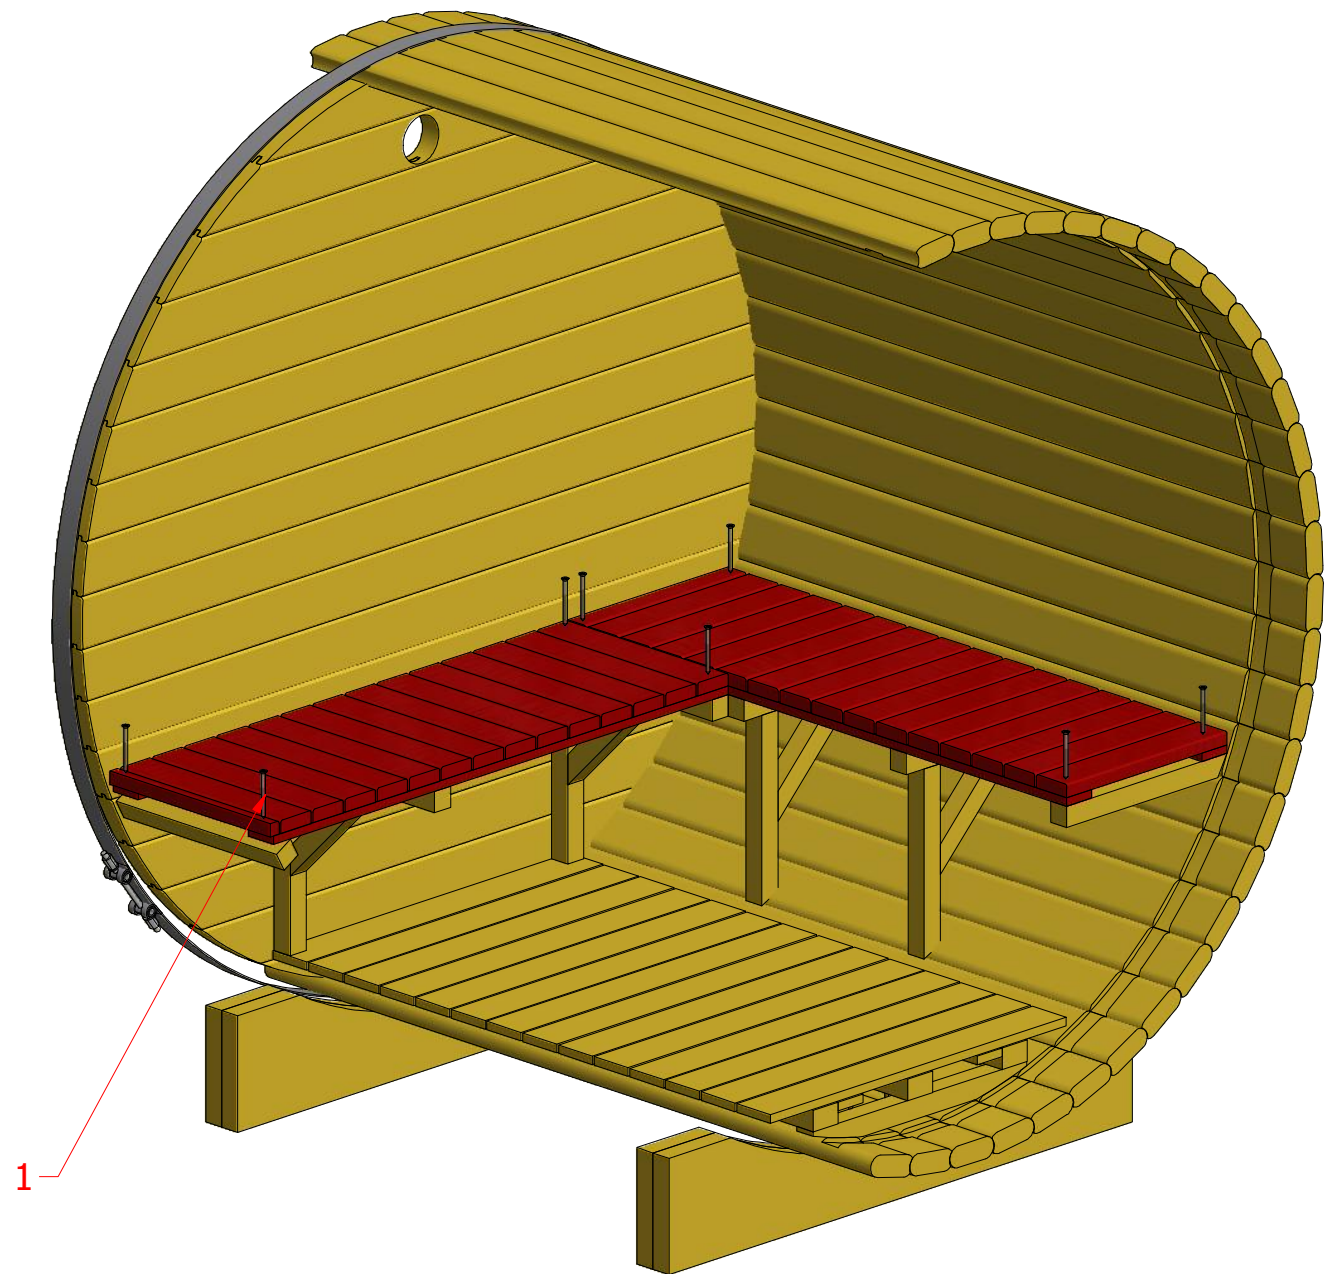

1	S2	4x70	15 pcs

Sauna barrel 1.7 m Ø1.9 m

Screws

Sauna barrel 1.7 m Ø1.9 m

Screws

1	S2	40x70	14 pcs

Sauna barrel 1.7 m Ø1.9 m

Screws

1	S2	4x70	12 pcs

Sauna barrel 1.7 m Ø1.9 m

Screws

1	S3	3.5x45	40 pcs
2	S5	3x30	6 pcs

2

1

Sauna barrel 1.7 m Ø1.9 m

Screws