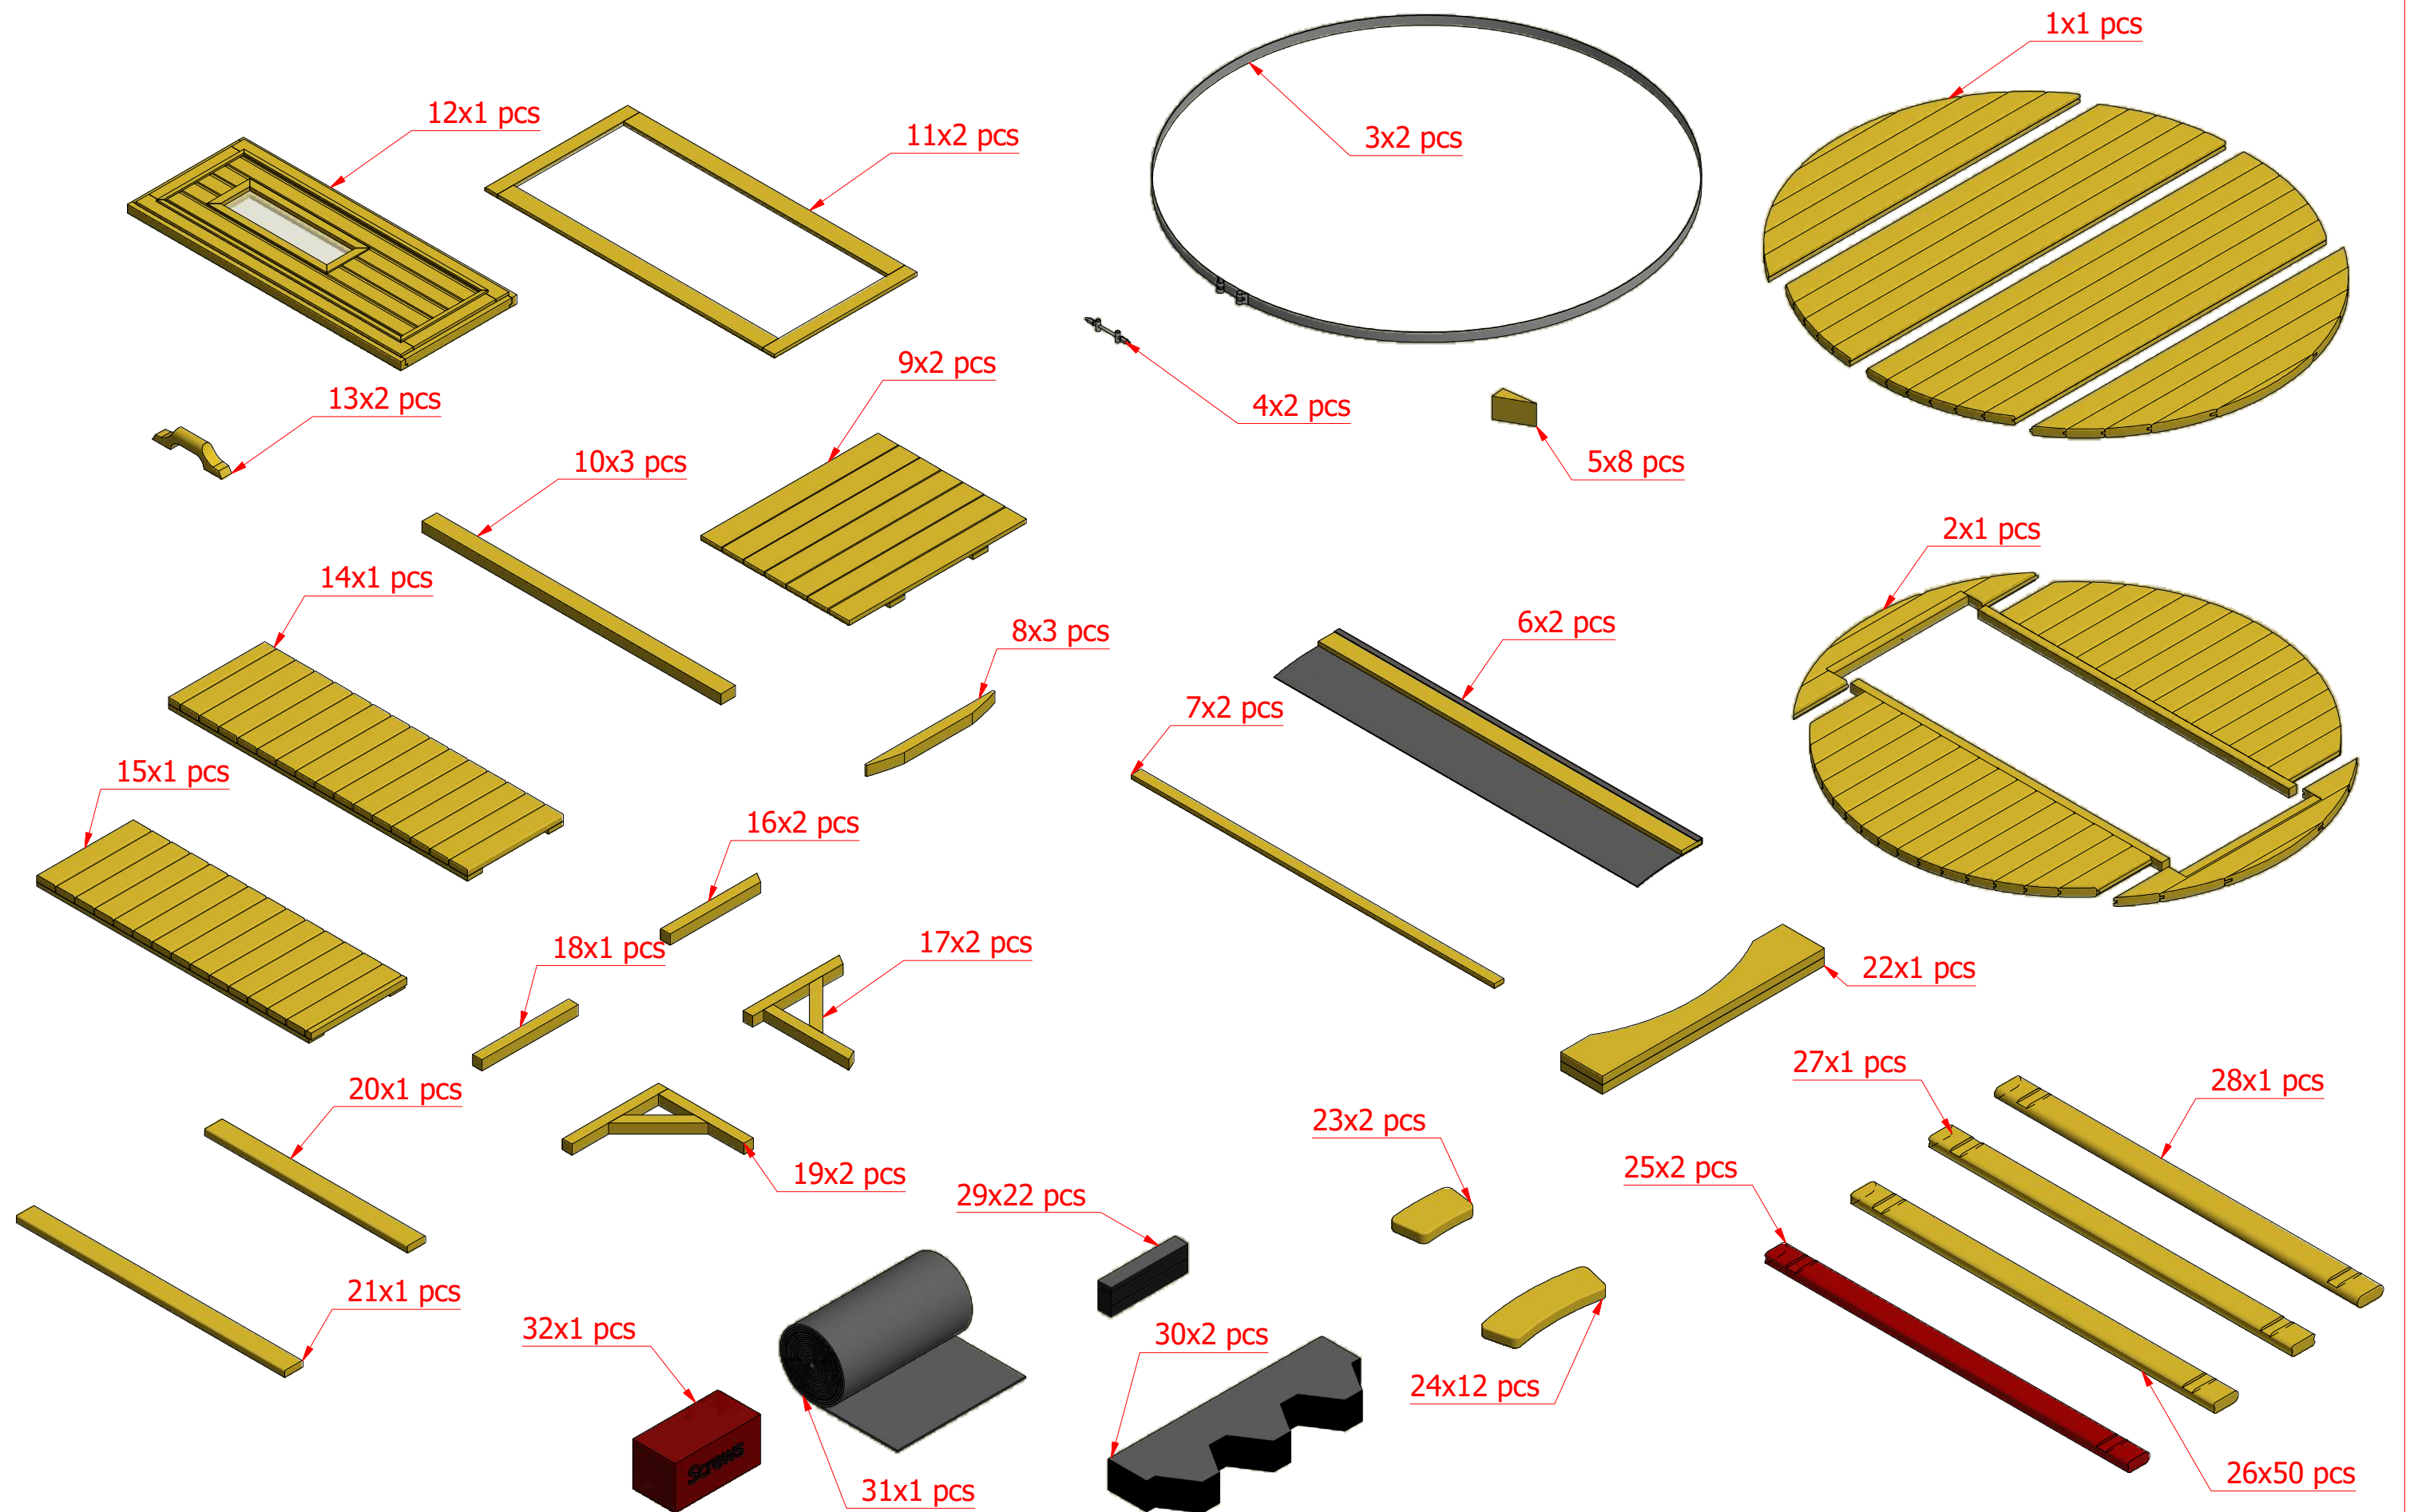

Sauna barrel 1.7 m \varnothing 1.9

Sauna barrel 1.7 m \varnothing 1.9 m

Sauna barrel 1.7 m Ø1.9 m

Screws

1	S1	5x100	2 pcs

Sauna barrel 1.7 m Ø1.9 m

Screws

1	S1	5x100	16 pcs

Sauna barrel 1.7 m Ø1.9 m

Screws

1	S2	4x70	10 pcs

1

Sauna barrel 1.7 m Ø1.9 m

Screws

1	S1	5x100	4 pcs

Ø100

4

Sauna barrel 1.7 m Ø1.9 m

Screws

1	S2	4x70	150 pcs

Sauna barrel 1.7 m Ø1.9 m

Screws

Sauna barrel 1.7 m Ø1.9 m

Screws

1	S3	3.5x45	16 pcs

Sauna barrel 1.7 m Ø1.9 m

Screws

1	S3	3.5x45	16 pcs

Sauna barrel 1.7 m Ø1.9 m

Screws

1	V1	2.5x25	

Sauna barrel 1.7 m Ø1.9 m