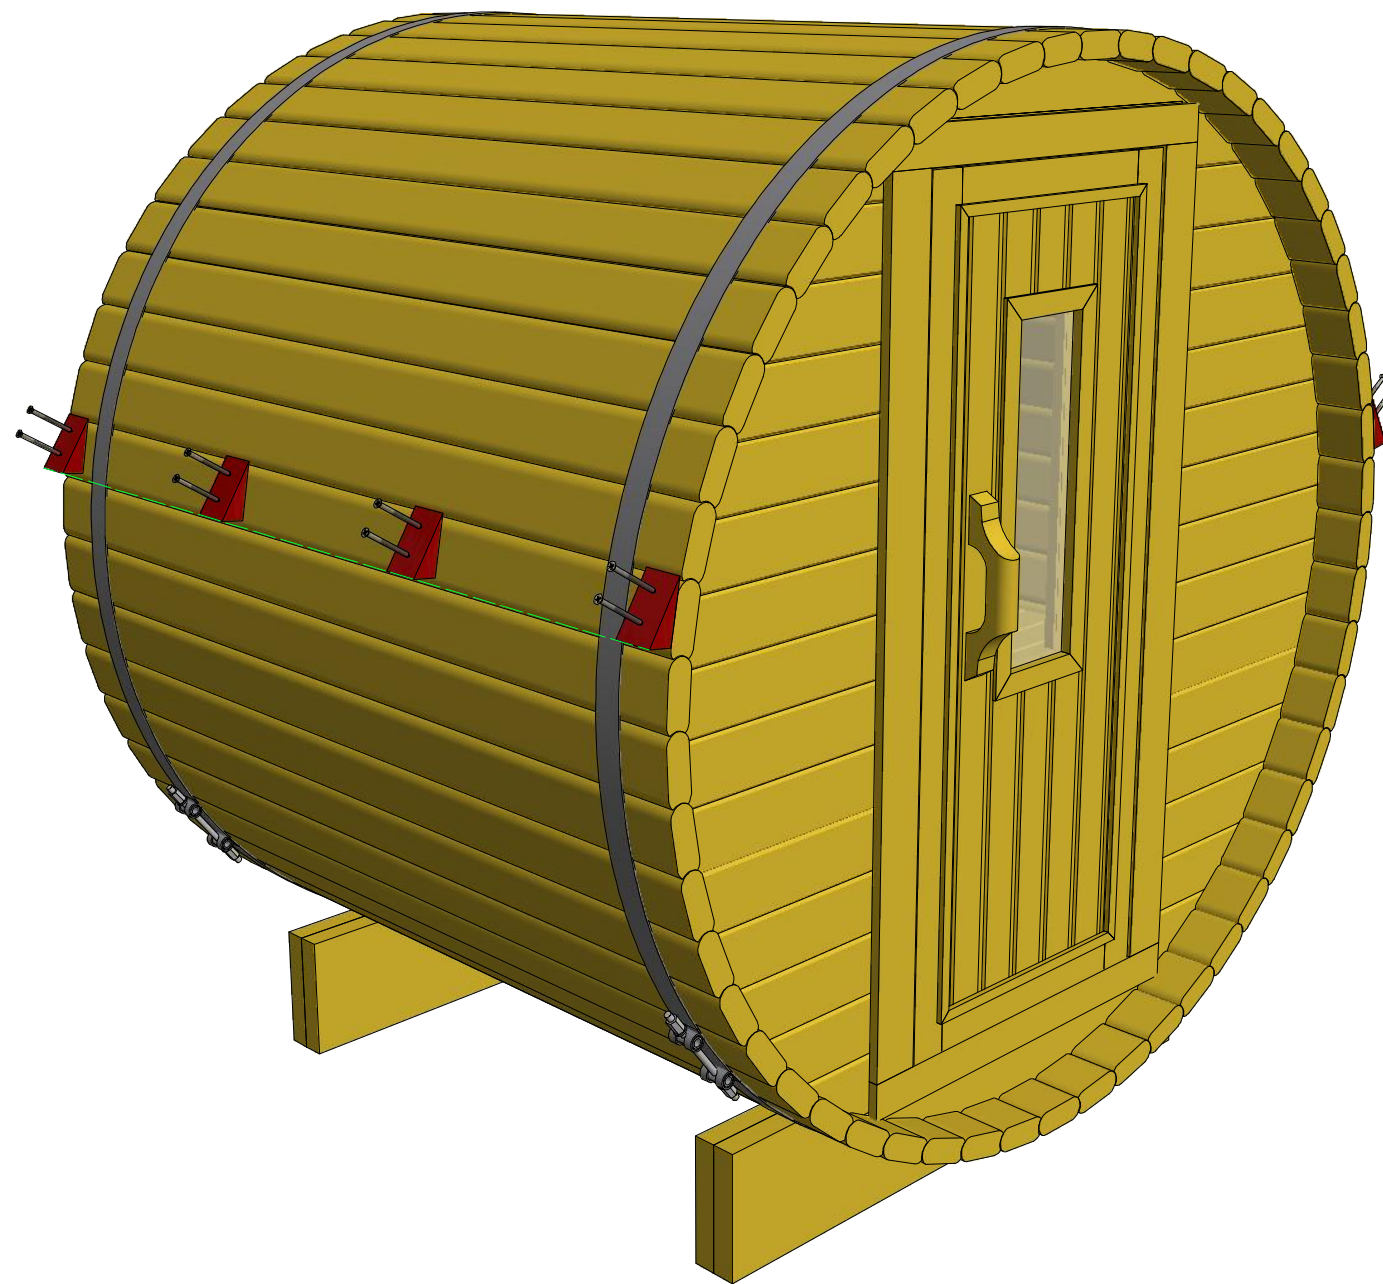

Sauna barrel 1.7 m Ø1.9 m

Screws

1	S3	3.5x45	16 pcs