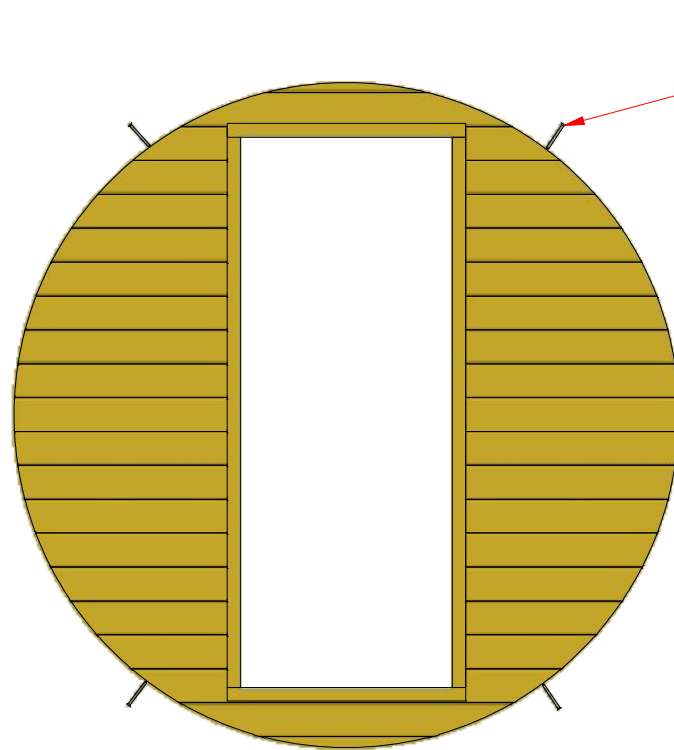

Sauna barrel 1.7 m \varnothing 1.9

Sauna barrel 1.7 m \varnothing 1.9 m

Sauna barrel 1.7 m Ø1.9 m

Screws

1	S1	5x100	2 pcs

Sauna barrel 1.7 m Ø1.9 m

Screws

1	S1	5x100	16 pcs

Sauna barrel 1.7 m Ø1.9 m

Screws

1	S2	4x70	10 pcs

1

Sauna barrel 1.7 m Ø1.9 m

Screws

1	S1	5x100	4 pcs

Ø100

4

Sauna barrel 1.7 m Ø1.9 m

Screws

1	S2	4x70	150 pcs

Sauna barrel 1.7 m Ø1.9 m

Screws

Sauna barrel 1.7 m Ø1.9 m

Screws

1	S2	4x70	15 pcs

Sauna barrel 1.7 m Ø1.9 m

Screws

Sauna barrel 1.7 m Ø1.9 m

Screws

1	S2	40x70	14 pcs

Sauna barrel 1.7 m Ø1.9 m

Screws