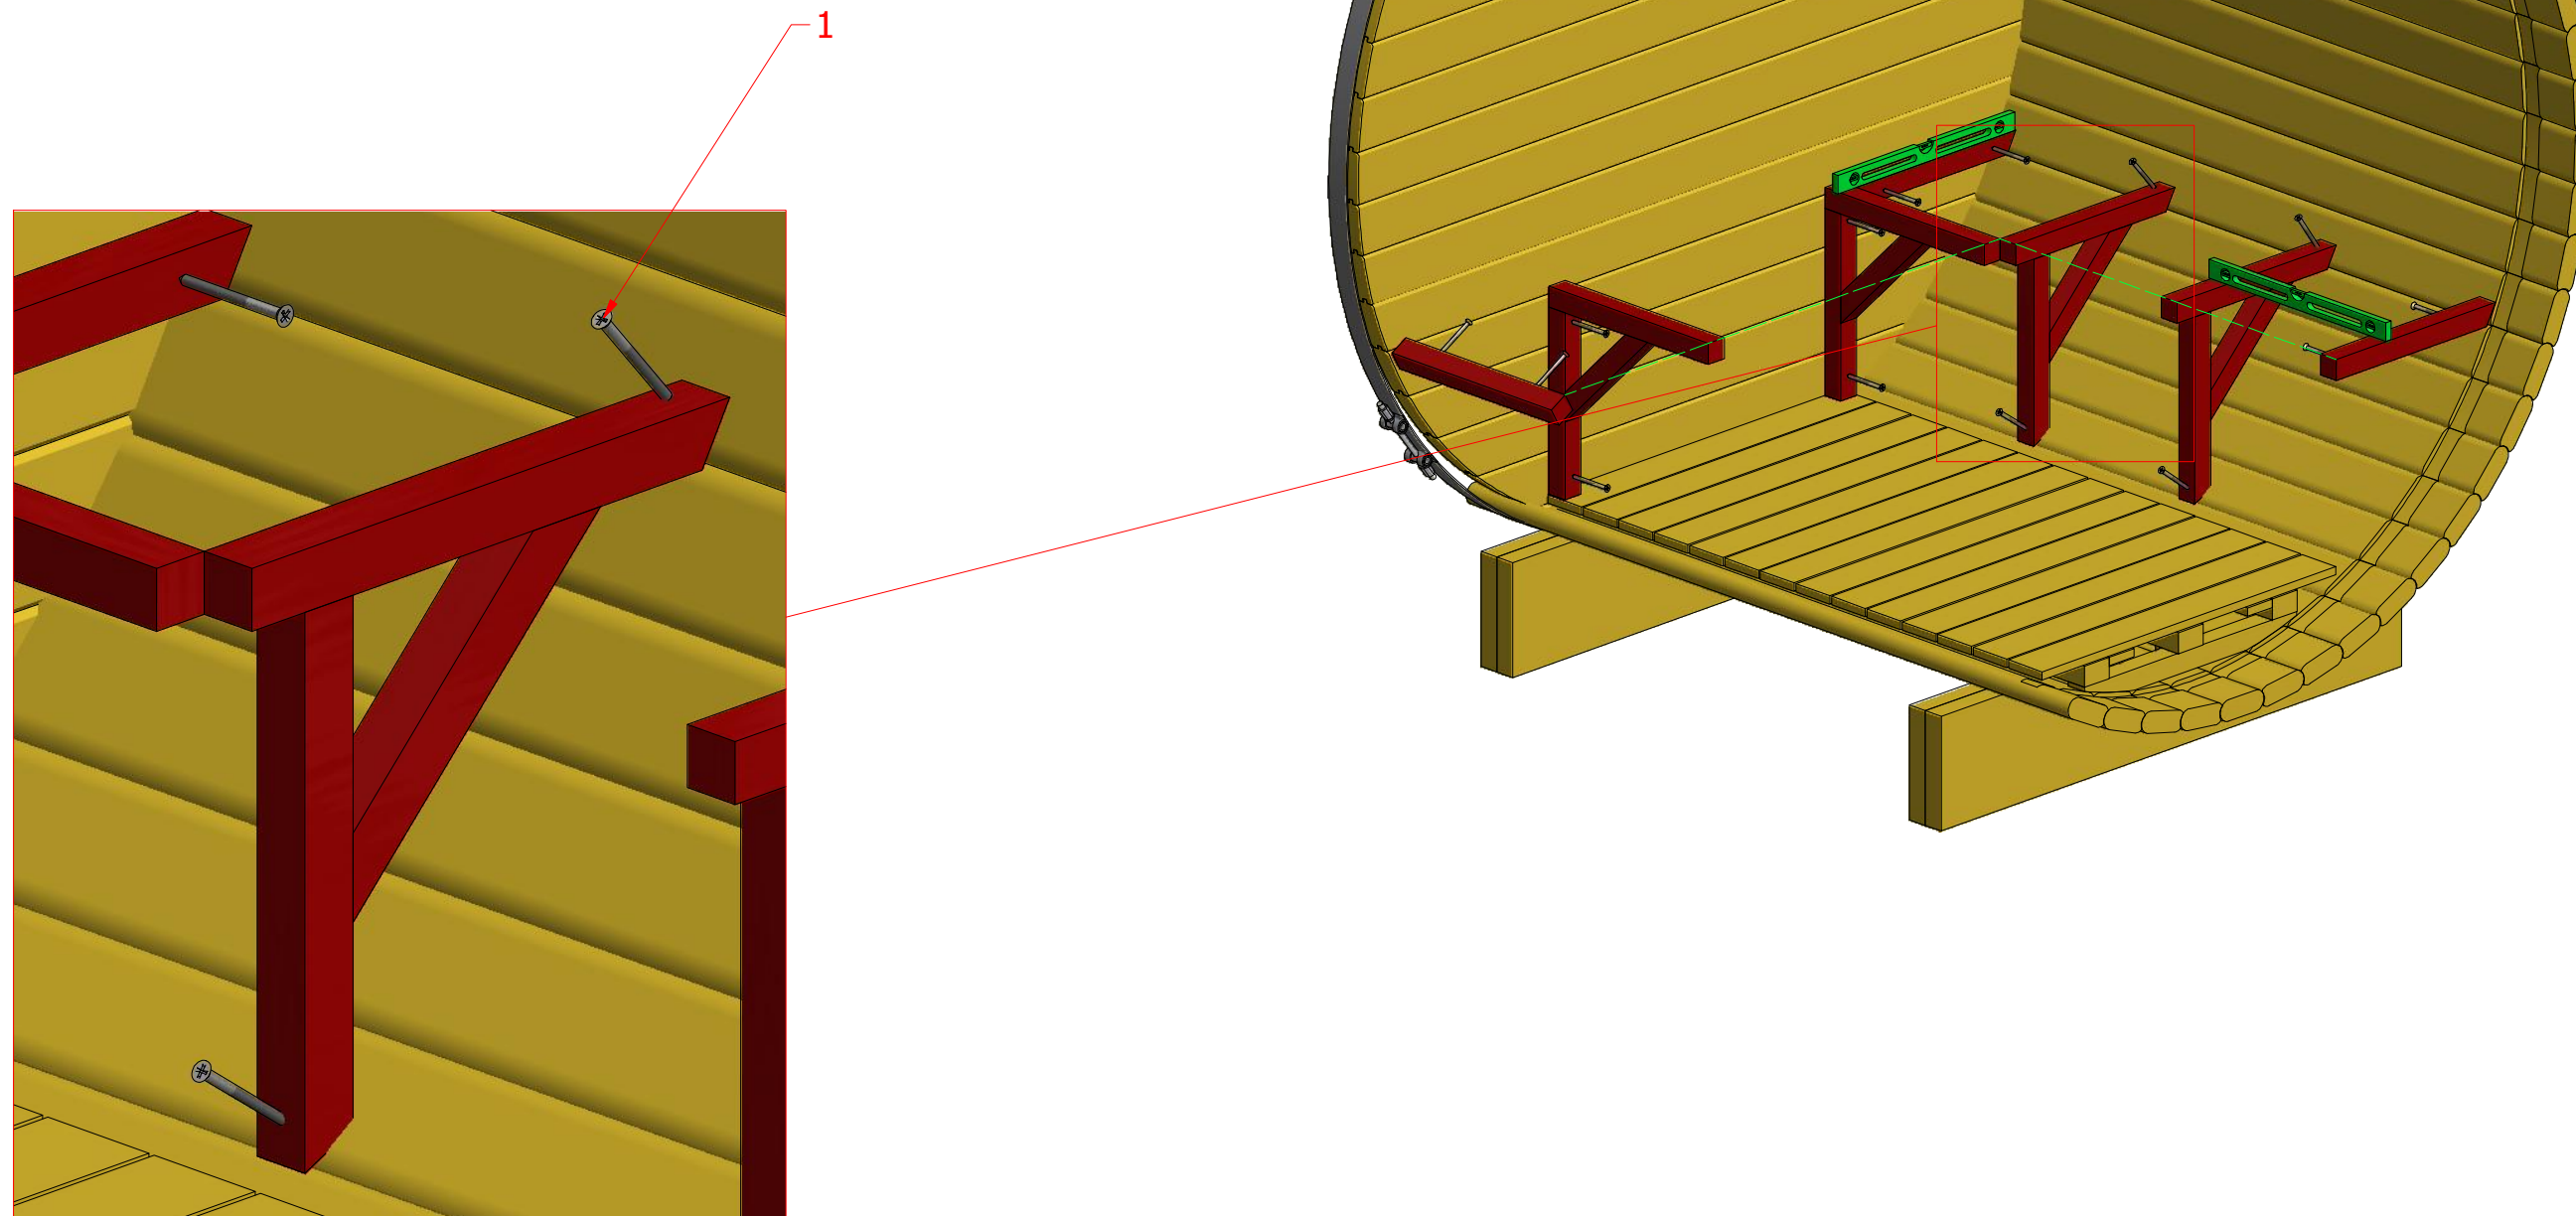

1	S2	4x70	15 pcs

Sauna barrel 1.7 m Ø1.9 m

Screws

Sauna barrel 1.7 m Ø1.9 m

Screws

1	S2	40x70	14 pcs

Sauna barrel 1.7 m Ø1.9 m

Screws

1	S2	4x70	12 pcs

Sauna barrel 1.7 m Ø1.9 m

Screws

1	S3	3.5x45	40 pcs
2	S5	3x30	6 pcs

2

1

Sauna barrel 1.7 m Ø1.9 m

Screws

1	S3	3.5x45	16 pcs

Sauna barrel 1.7 m Ø1.9 m

Screws

1	S3	3.5x45	16 pcs

Sauna barrel 1.7 m Ø1.9 m

Screws

1	V1	2.5x25	

Sauna barrel 1.7 m Ø1.9 m