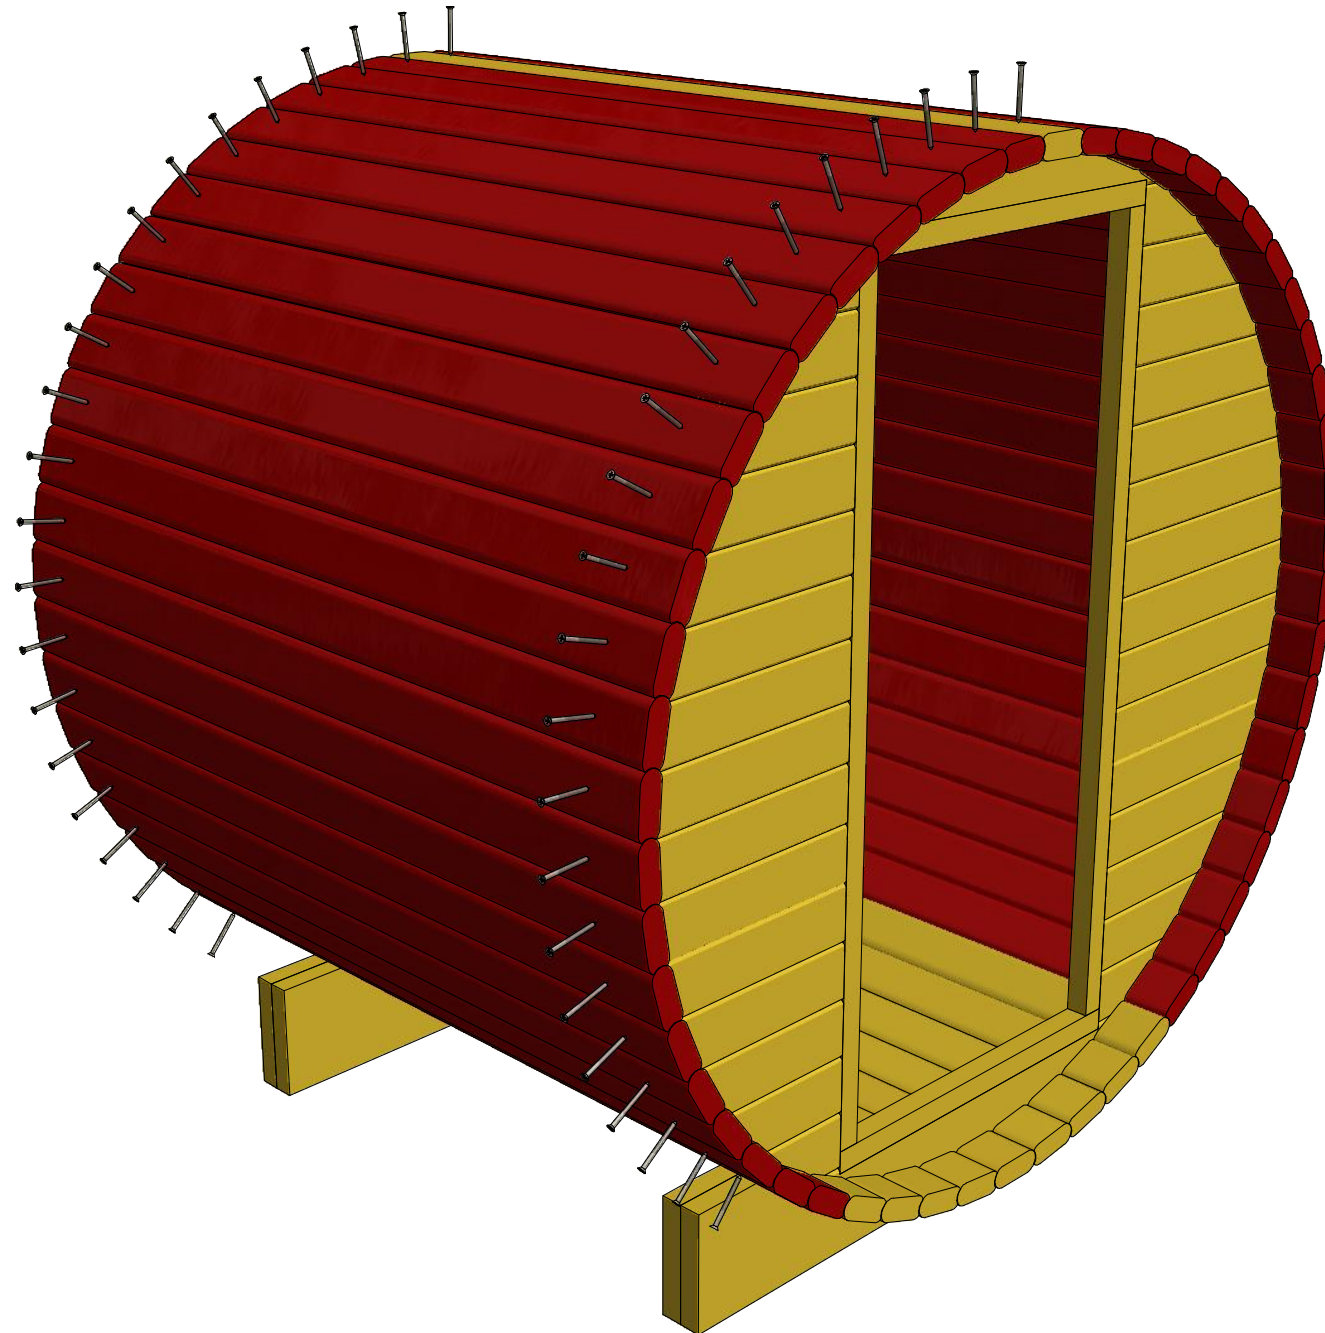

Sauna barrel 1.7 m \varnothing 1.9

Sauna barrel 1.7 m \varnothing 1.9 m

Sauna barrel 1.7 m Ø1.9 m

Screws

1	S1	5x100	2 pcs

Sauna barrel 1.7 m Ø1.9 m

Screws

1	S1	5x100	16 pcs

Sauna barrel 1.7 m Ø1.9 m

Screws

1	S2	4x70	10 pcs

1

Sauna barrel 1.7 m Ø1.9 m

Screws

1	S1	5x100	4 pcs

Ø100

4

Sauna barrel 1.7 m Ø1.9 m

Screws

1	S2	4x70	150 pcs

Sauna barrel 1.7 m Ø1.9 m

Screws

Sauna barrel 1.7 m Ø1.9 m

Screws