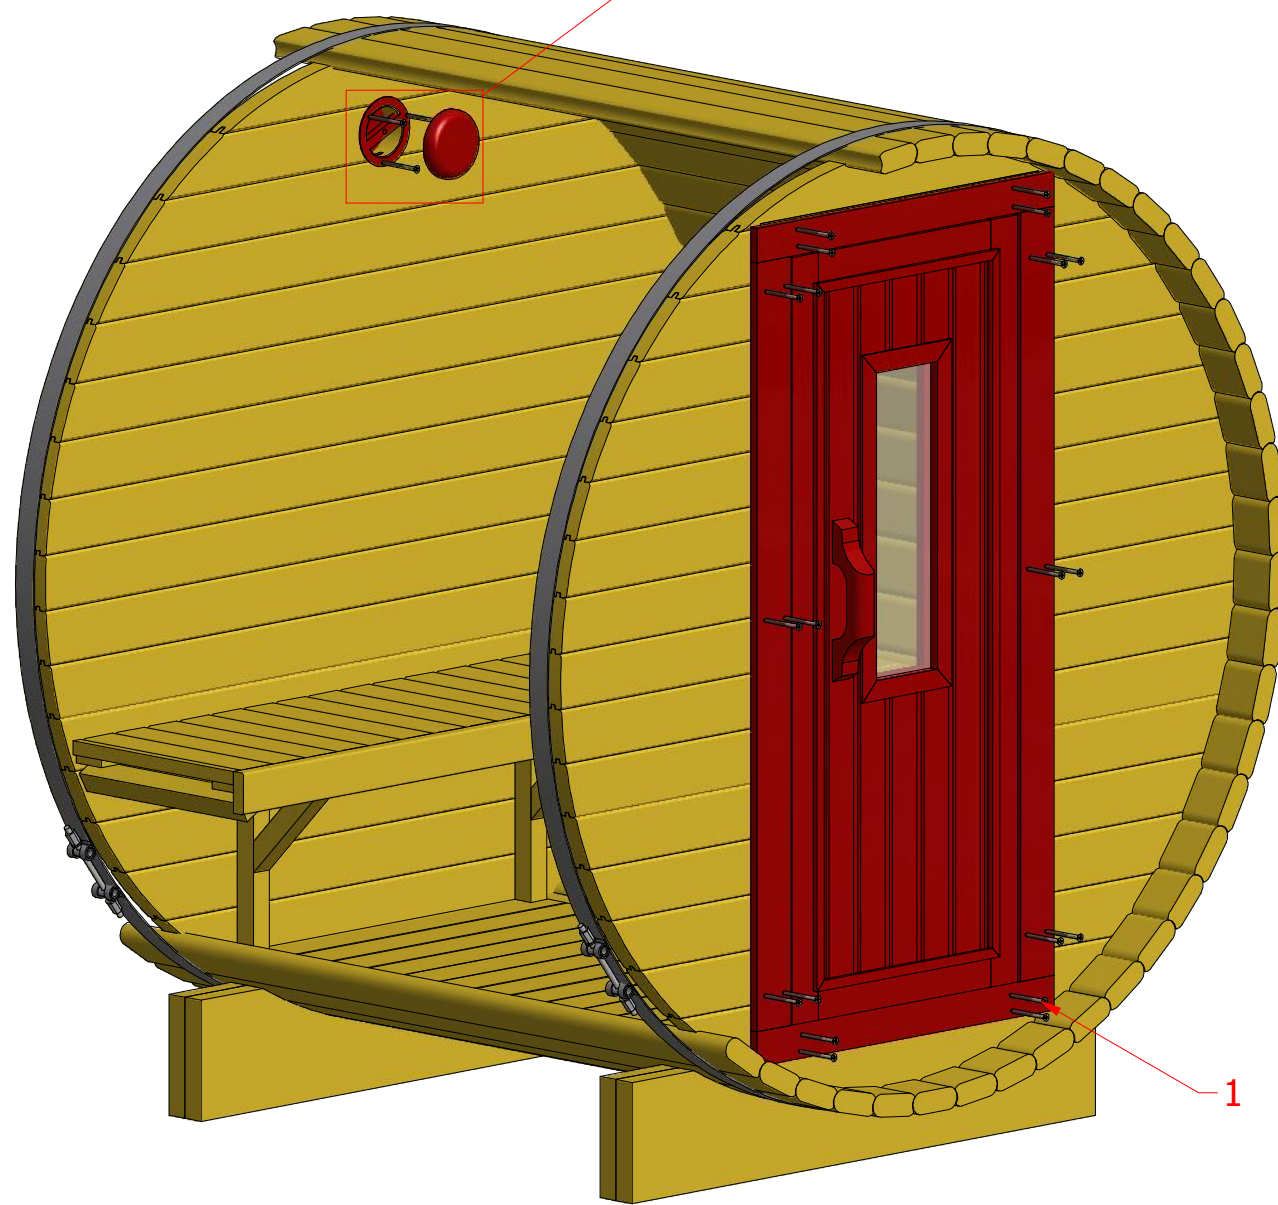

1	S2	4x70	15 pcs

Sauna barrel 1.7 m Ø1.9 m

Screws

Sauna barrel 1.7 m Ø1.9 m

Screws

1	S2	40x70	14 pcs

Sauna barrel 1.7 m Ø1.9 m

Screws

1	S2	4x70	12 pcs

Sauna barrel 1.7 m Ø1.9 m

Screws

1	S3	3.5x45	40 pcs
2	S5	3x30	6 pcs

2

1

Sauna barrel 1.7 m Ø1.9 m

Screws

1	S3	3.5x45	16 pcs

Sauna barrel 1.7 m Ø1.9 m

Screws

1	S3	3.5x45	16 pcs

Sauna barrel 1.7 m Ø1.9 m

Screws

1	V1	2.5x25	

Sauna barrel 1.7 m Ø1.9 m