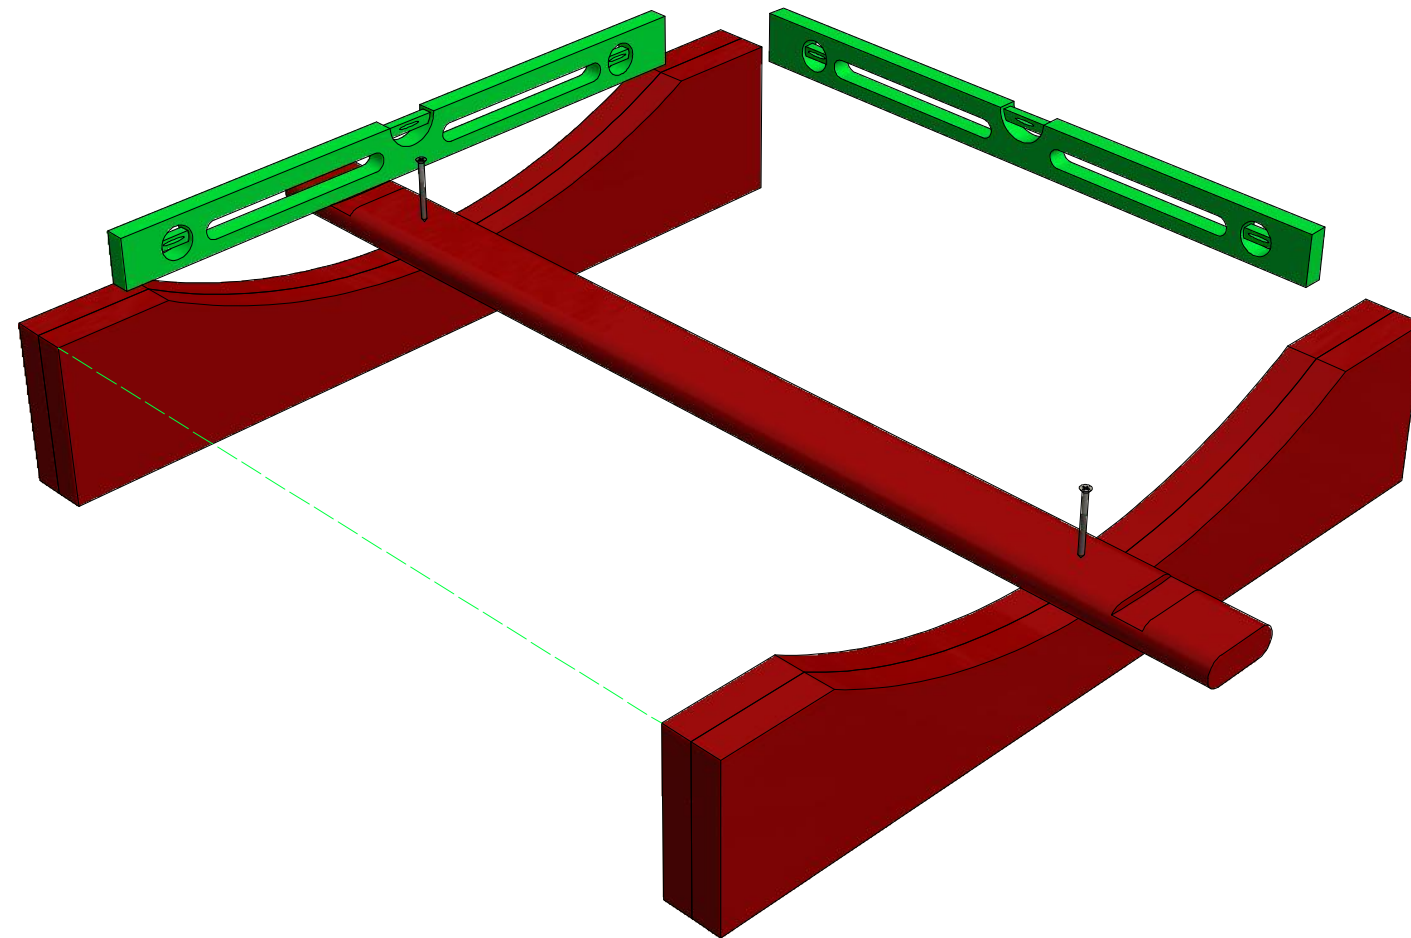

Sauna barrel 1.7 m \varnothing 1.9

Sauna barrel 1.7 m \varnothing 1.9 m

Sauna barrel 1.7 m Ø1.9 m

Screws

1	S1	5x100	2 pcs

Sauna barrel 1.7 m Ø1.9 m

Screws

1	S1	5x100	16 pcs

Sauna barrel 1.7 m Ø1.9 m

Screws

1	S2	4x70	10 pcs

1

Sauna barrel 1.7 m Ø1.9 m

Screws

1	S1	5x100	4 pcs

Ø100

4

Sauna barrel 1.7 m Ø1.9 m

Screws

1	S2	4x70	150 pcs

Sauna barrel 1.7 m Ø1.9 m

Screws

Sauna barrel 1.7 m Ø1.9 m

Screws

1	S2	4x70	15 pcs

Sauna barrel 1.7 m Ø1.9 m

Screws

Sauna barrel 1.7 m Ø1.9 m

Screws

1	S2	40x70	14 pcs

Sauna barrel 1.7 m Ø1.9 m

Screws