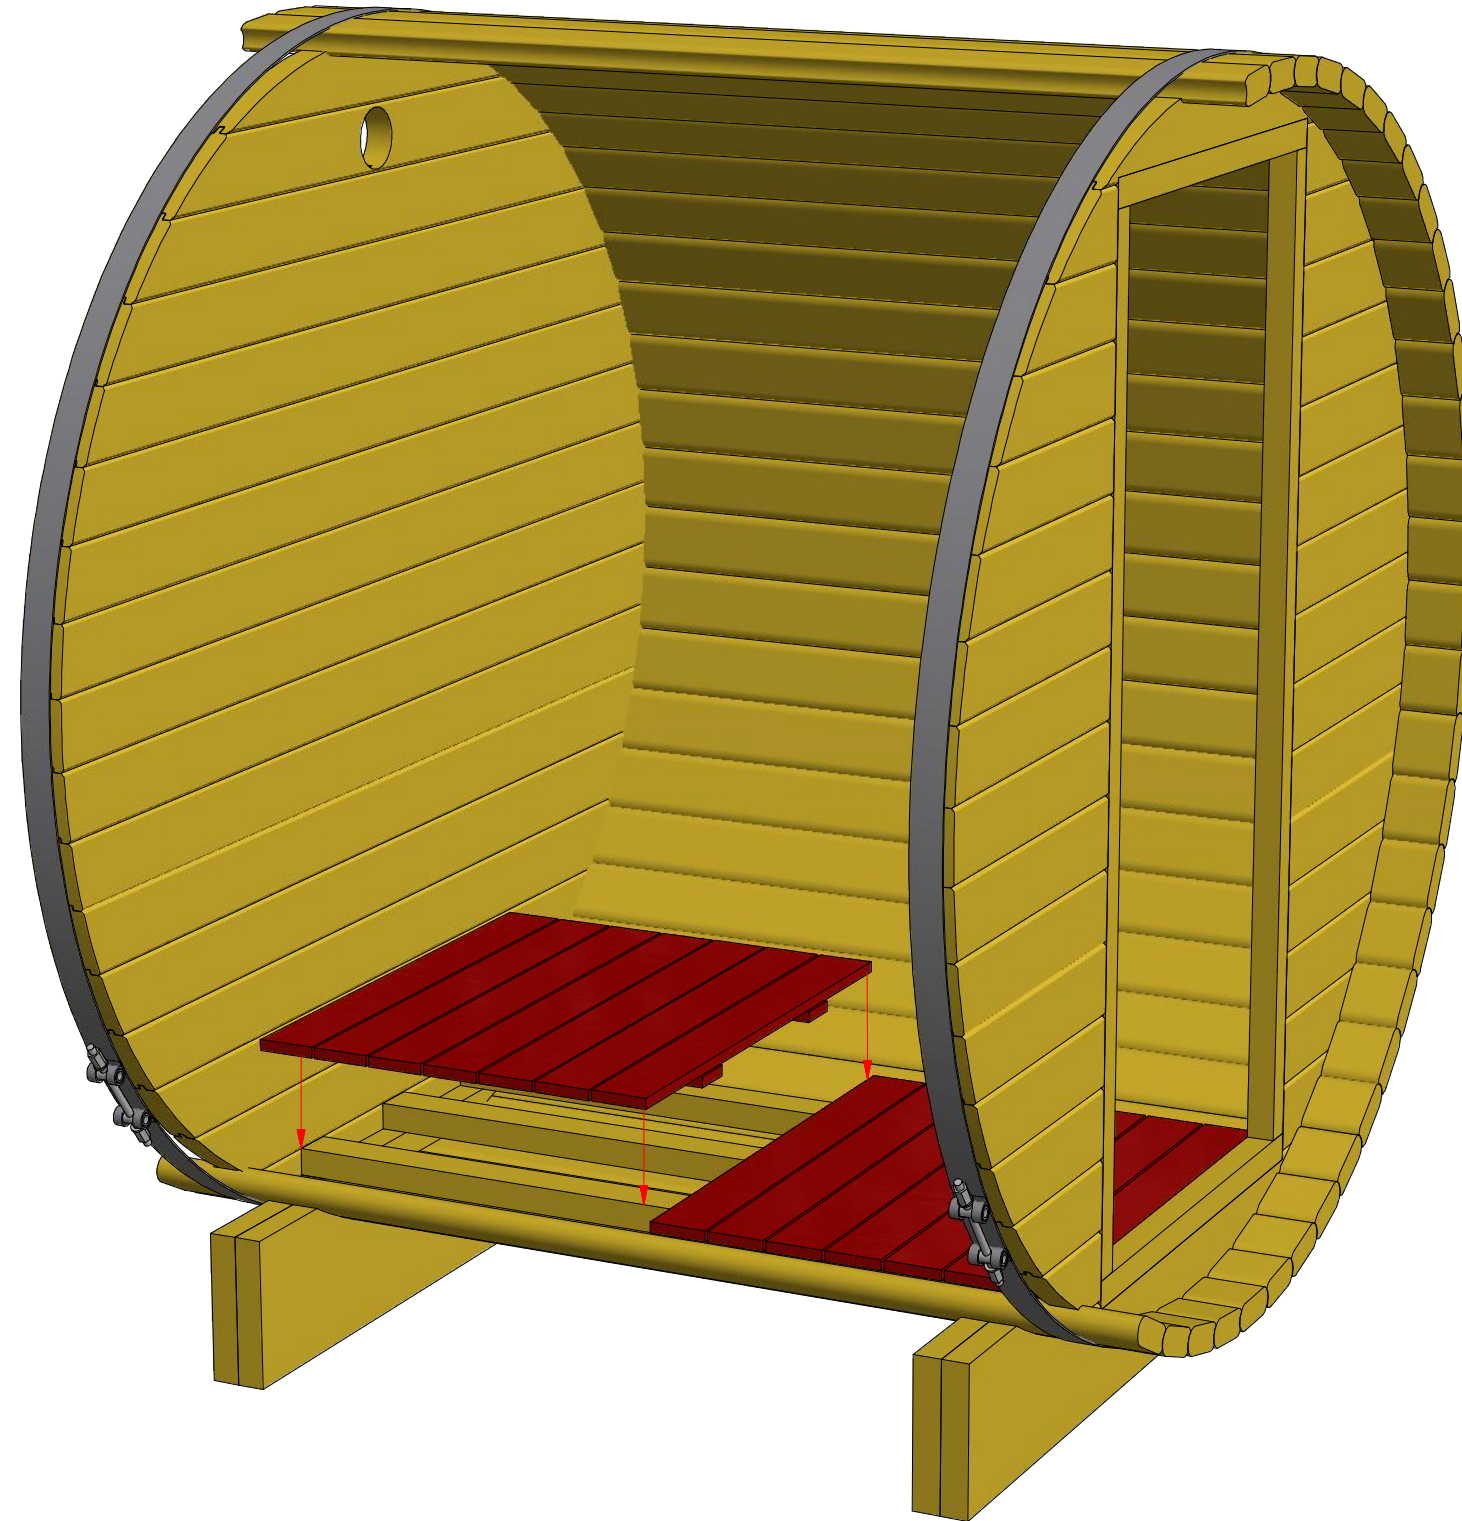

Sauna barrel 1.7 m \varnothing 1.9

Sauna barrel 1.7 m \varnothing 1.9 m

Sauna barrel 1.7 m Ø1.9 m

Screws

1	S1	5x100	2 pcs

Sauna barrel 1.7 m Ø1.9 m

Screws

1	S1	5x100	16 pcs

Sauna barrel 1.7 m Ø1.9 m

Screws

1	S2	4x70	10 pcs

1

Sauna barrel 1.7 m Ø1.9 m

Screws

1	S1	5x100	4 pcs

Ø100

4

Sauna barrel 1.7 m Ø1.9 m

Screws

1	S2	4x70	150 pcs

Sauna barrel 1.7 m Ø1.9 m

Screws

Sauna barrel 1.7 m Ø1.9 m

Screws

1	S2	4x70	15 pcs

Sauna barrel 1.7 m Ø1.9 m

Screws

Sauna barrel 1.7 m Ø1.9 m

Screws

1	S2	40x70	14 pcs

Sauna barrel 1.7 m Ø1.9 m

Screws