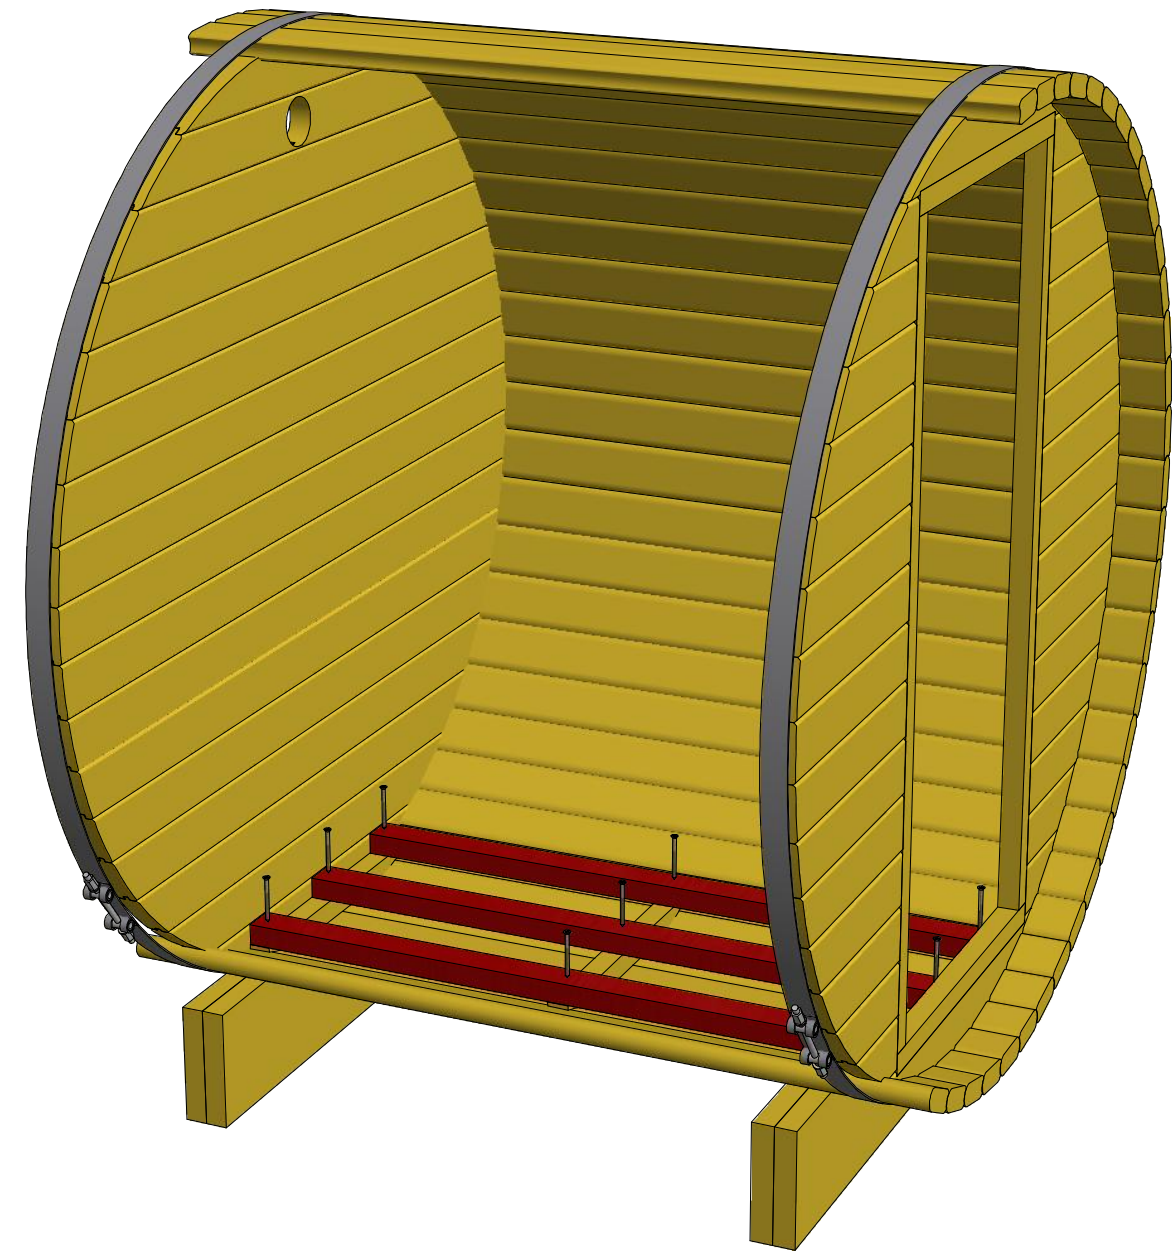

Sauna barrel 1.7 m \varnothing 1.9

Sauna barrel 1.7 m \varnothing 1.9 m

Sauna barrel 1.7 m Ø1.9 m

Screws

1	S1	5x100	2 pcs

Sauna barrel 1.7 m Ø1.9 m

Screws

1	S1	5x100	16 pcs

Sauna barrel 1.7 m Ø1.9 m

Screws

1	S2	4x70	10 pcs

1

Sauna barrel 1.7 m Ø1.9 m

Screws

1	S1	5x100	4 pcs

Ø100

4

Sauna barrel 1.7 m Ø1.9 m

Screws

1	S2	4x70	150 pcs

Sauna barrel 1.7 m Ø1.9 m

Screws

Sauna barrel 1.7 m Ø1.9 m

Screws

1	S2	4x70	15 pcs

Sauna barrel 1.7 m Ø1.9 m

Screws

Sauna barrel 1.7 m Ø1.9 m

Screws

1	S2	40x70	14 pcs

Sauna barrel 1.7 m Ø1.9 m

Screws