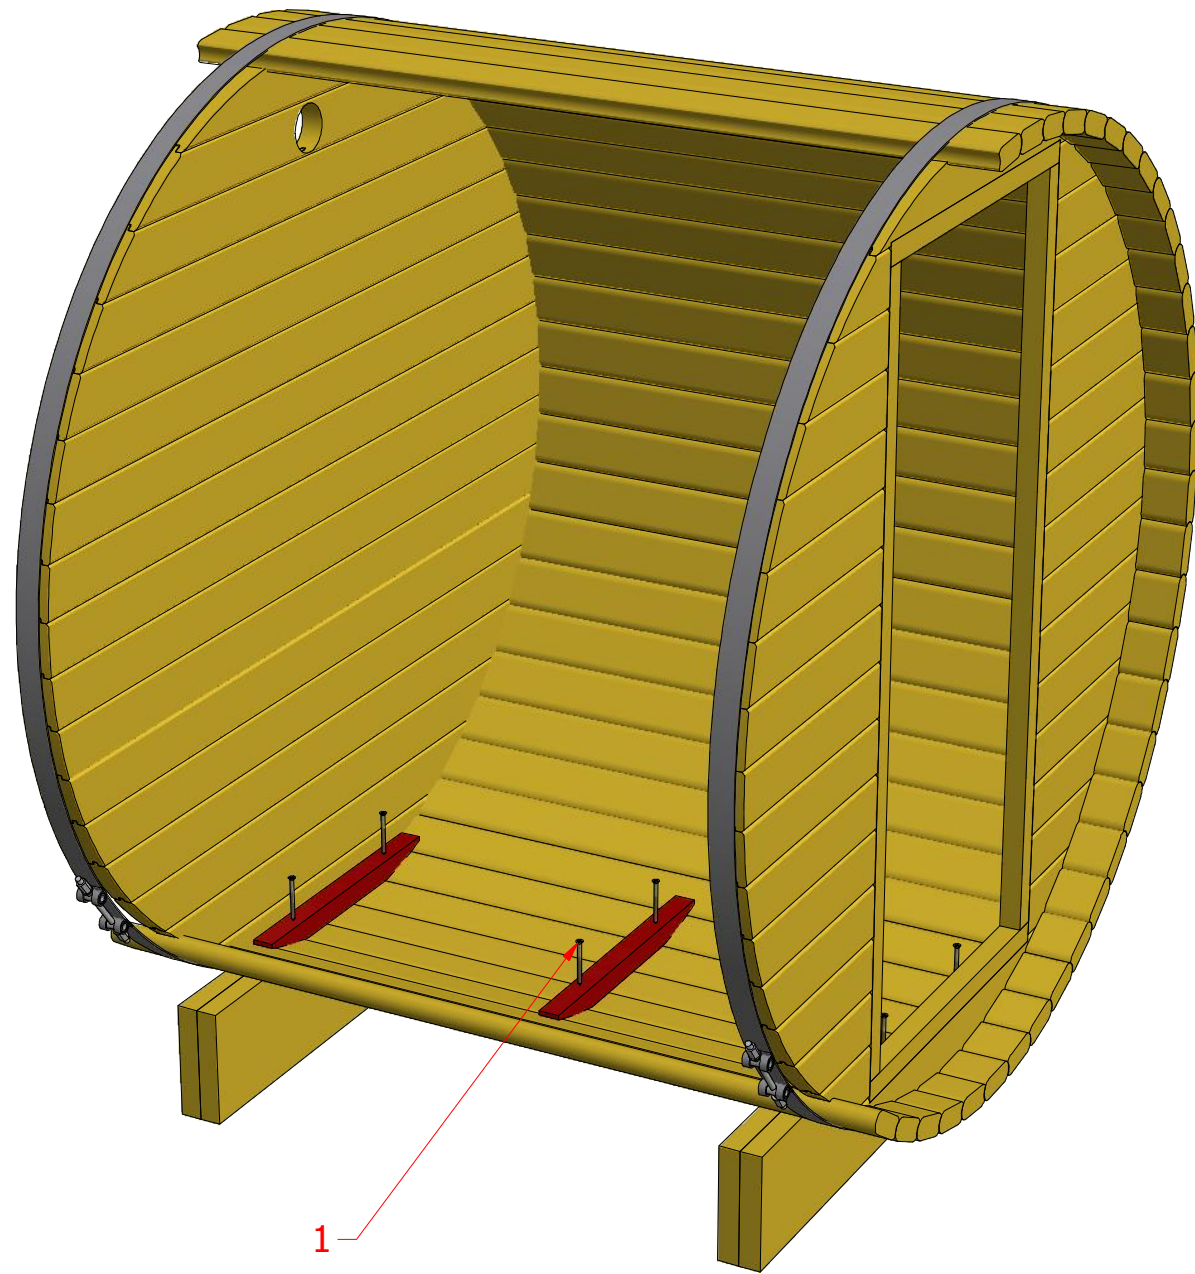

Sauna barrel 1.7 m \varnothing 1.9

Sauna barrel 1.7 m \varnothing 1.9 m

Sauna barrel 1.7 m Ø1.9 m

Screws

1	S1	5x100	2 pcs

Sauna barrel 1.7 m Ø1.9 m

Screws

1	S1	5x100	16 pcs

Sauna barrel 1.7 m Ø1.9 m

Screws

1	S2	4x70	10 pcs

1

Sauna barrel 1.7 m Ø1.9 m

Screws

1	S1	5x100	4 pcs

Ø100

4

Sauna barrel 1.7 m Ø1.9 m

Screws

1	S2	4x70	150 pcs

Sauna barrel 1.7 m Ø1.9 m

Screws

Sauna barrel 1.7 m Ø1.9 m

Screws

1	S2	4x70	15 pcs

Sauna barrel 1.7 m Ø1.9 m

Screws

Sauna barrel 1.7 m Ø1.9 m

Screws

1	S2	40x70	14 pcs

Sauna barrel 1.7 m Ø1.9 m

Screws