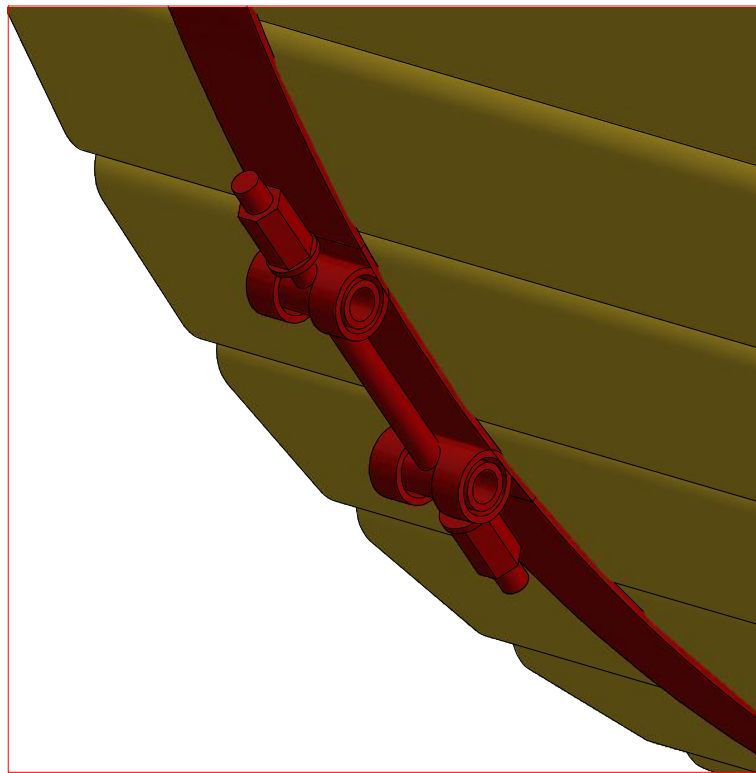

Sauna barrel 1.7 m \varnothing 1.9

Sauna barrel 1.7 m \varnothing 1.9 m

Sauna barrel 1.7 m Ø1.9 m

Screws

1	S1	5x100	2 pcs

Sauna barrel 1.7 m Ø1.9 m

Screws

1	S1	5x100	16 pcs

Sauna barrel 1.7 m Ø1.9 m

Screws

1	S2	4x70	10 pcs

1

Sauna barrel 1.7 m Ø1.9 m

Screws

1	S1	5x100	4 pcs

Ø100

4

Sauna barrel 1.7 m Ø1.9 m

Screws

1	S2	4x70	150 pcs

Sauna barrel 1.7 m Ø1.9 m

Screws

Sauna barrel 1.7 m Ø1.9 m

Screws

1	S2	4x70	15 pcs

Sauna barrel 1.7 m Ø1.9 m

Screws

Sauna barrel 1.7 m Ø1.9 m

Screws

1	S2	40x70	14 pcs

Sauna barrel 1.7 m Ø1.9 m

Screws