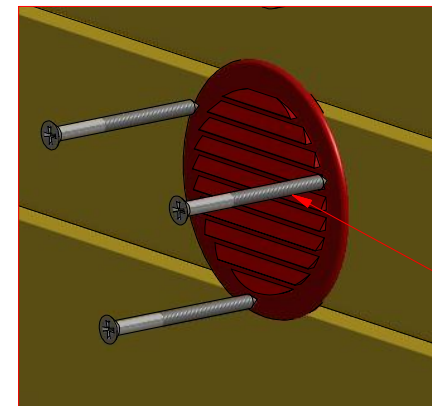

Sauna barrel 1.7 m Ø1.9 m

Screws

1	S2	4x70	10 pcs

1

Sauna barrel 1.7 m Ø1.9 m

Screws

1	S1	5x100	4 pcs

Ø100

4

Sauna barrel 1.7 m Ø1.9 m

Screws

1	S2	4x70	150 pcs

Sauna barrel 1.7 m Ø1.9 m

Screws

Sauna barrel 1.7 m Ø1.9 m

Screws

1	S2	4x70	15 pcs

Sauna barrel 1.7 m Ø1.9 m

Screws

Sauna barrel 1.7 m Ø1.9 m

Screws

1	S2	40x70	14 pcs

Sauna barrel 1.7 m Ø1.9 m

Screws

1	S2	4x70	12 pcs

Sauna barrel 1.7 m Ø1.9 m

Screws

1	S3	3.5x45	40 pcs
2	S5	3x30	6 pcs

2

1

Sauna barrel 1.7 m Ø1.9 m

Screws