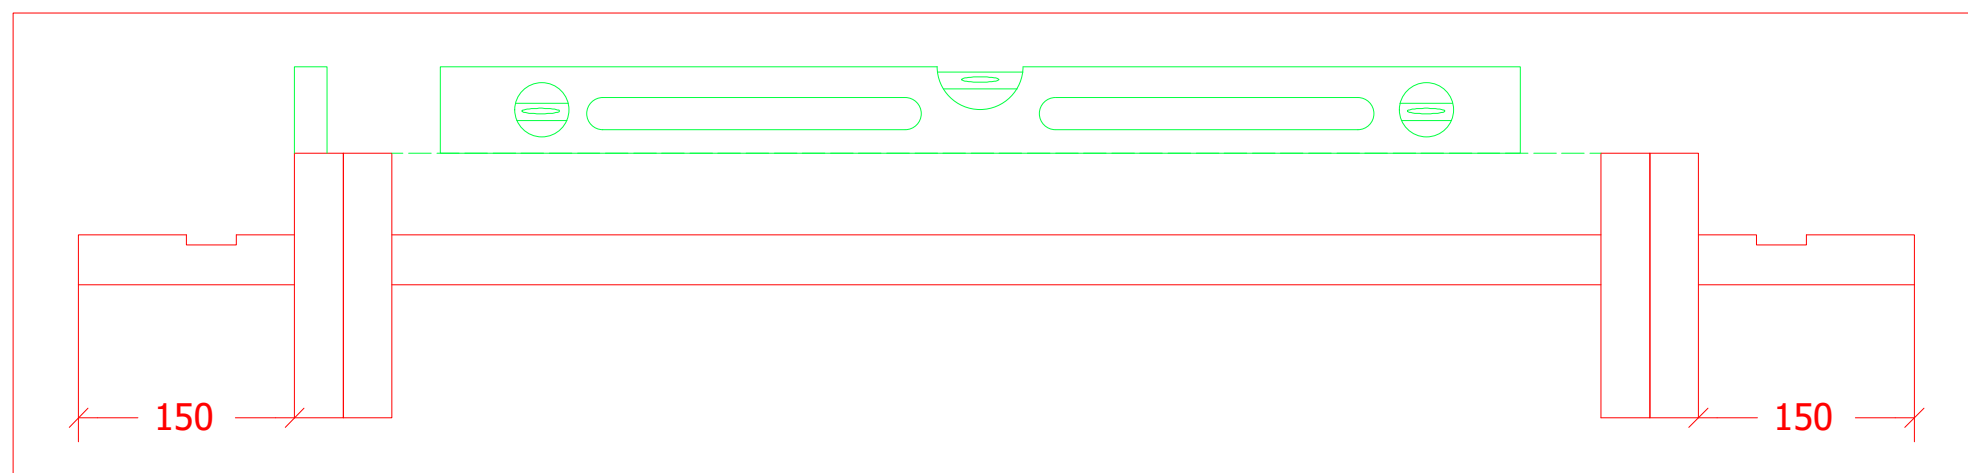

Sauna barrel 1.7 m \varnothing 1.9

Sauna barrel 1.7 m \varnothing 1.9 m

Sauna barrel 1.7 m Ø1.9 m

Screws

1	S1	5x100	2 pcs

Sauna barrel 1.7 m Ø1.9 m

Screws

1	S1	5x100	16 pcs

Sauna barrel 1.7 m Ø1.9 m

Screws

1	S2	4x70	10 pcs

1

Sauna barrel 1.7 m Ø1.9 m

Screws

1	S1	5x100	4 pcs

Ø100

4

Sauna barrel 1.7 m Ø1.9 m

Screws

1	S2	4x70	150 pcs

Sauna barrel 1.7 m Ø1.9 m

Screws

Sauna barrel 1.7 m Ø1.9 m

Screws

1	S2	4x70	15 pcs

Sauna barrel 1.7 m Ø1.9 m

Screws

Sauna barrel 1.7 m Ø1.9 m

Screws

1	S2	40x70	14 pcs

Sauna barrel 1.7 m Ø1.9 m

Screws