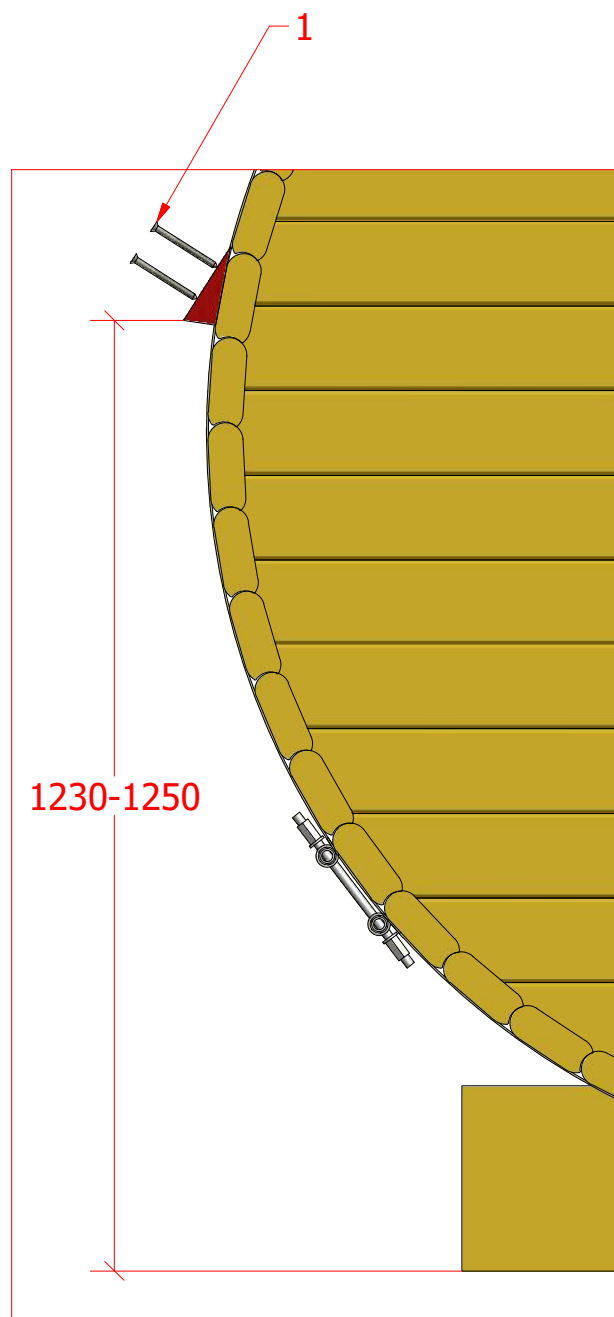

4

Sauna barrel 1.7 m Ø1.9 m

Screws

1	S2	4x70	150 pcs

Sauna barrel 1.7 m Ø1.9 m

Screws

Sauna barrel 1.7 m Ø1.9 m

Screws

1	S2	4x70	15 pcs

Sauna barrel 1.7 m Ø1.9 m

Screws

Sauna barrel 1.7 m Ø1.9 m

Screws

1	S2	40x70	14 pcs

Sauna barrel 1.7 m Ø1.9 m

Screws

1	S2	4x70	12 pcs

Sauna barrel 1.7 m Ø1.9 m

Screws

1	S3	3.5x45	40 pcs
2	S5	3x30	6 pcs

2

1

Sauna barrel 1.7 m Ø1.9 m

Screws

1	S3	3.5x45	16 pcs

Sauna barrel 1.7 m Ø1.9 m

Screws

1	S3	3.5x45	16 pcs

Sauna barrel 1.7 m Ø1.9 m

Screws

1	V1	2.5x25	

Sauna barrel 1.7 m Ø1.9 m