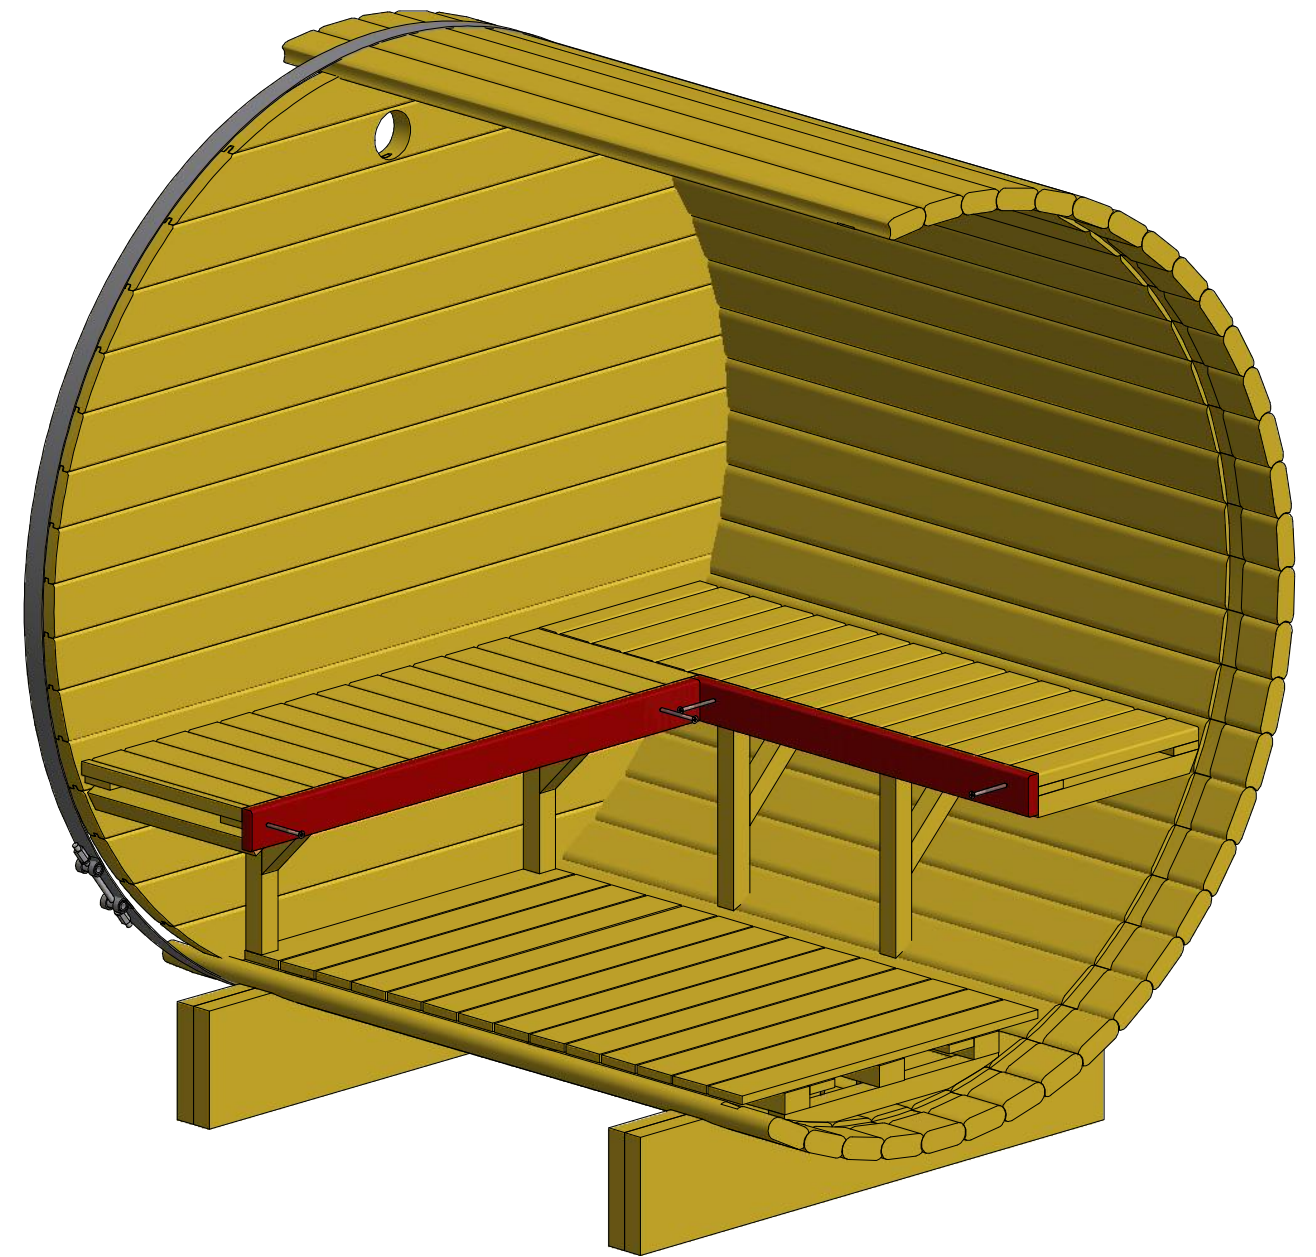

Sauna barrel 1.7 m \varnothing 1.9

Sauna barrel 1.7 m \varnothing 1.9 m

Sauna barrel 1.7 m Ø1.9 m

Screws

1	S1	5x100	2 pcs

Sauna barrel 1.7 m Ø1.9 m

Screws

1	S1	5x100	16 pcs

1	S2	4x70	15 pcs

Sauna barrel 1.7 m Ø1.9 m

Screws

Sauna barrel 1.7 m Ø1.9 m

Screws

1	S2	40x70	14 pcs

Sauna barrel 1.7 m Ø1.9 m

Screws

1	S2	4x70	12 pcs

Sauna barrel 1.7 m Ø1.9 m

Screws

1	S3	3.5x45	40 pcs
2	S5	3x30	6 pcs

2

1

Sauna barrel 1.7 m Ø1.9 m

Screws