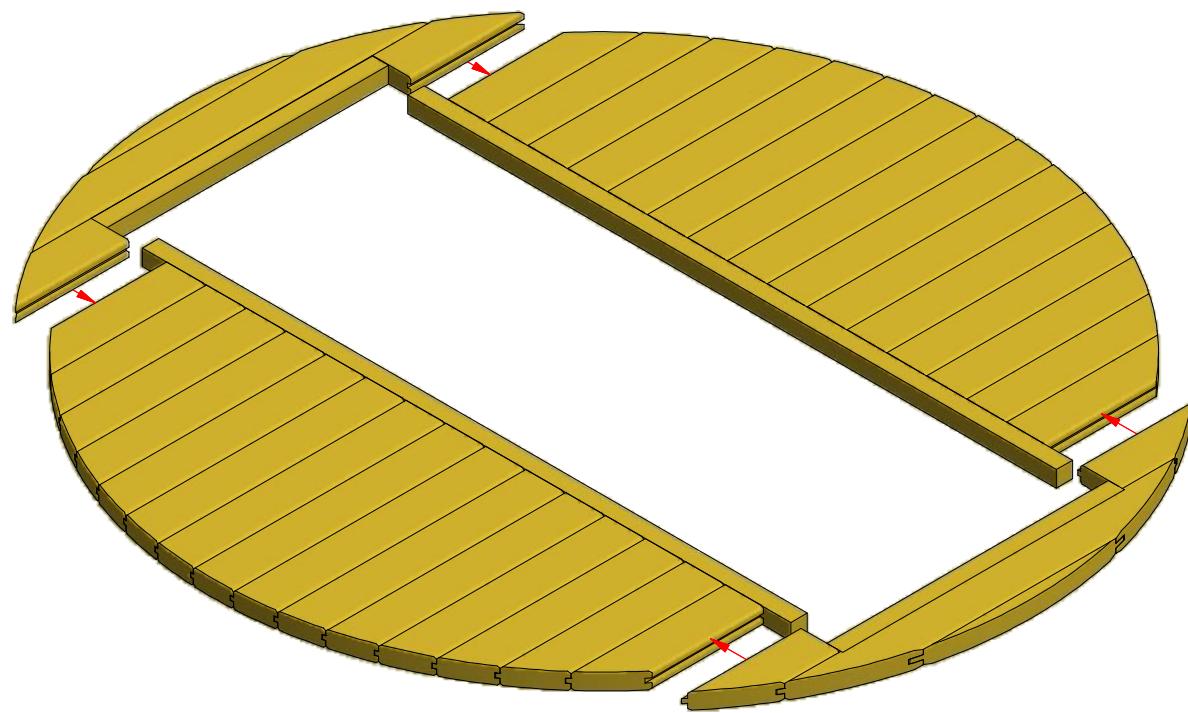

Sauna barrel 1.7 m \varnothing 1.9

Sauna barrel 1.7 m \varnothing 1.9 m

Sauna barrel 1.7 m Ø1.9 m

Screws

1	S1	5x100	2 pcs

Sauna barrel 1.7 m Ø1.9 m

Screws

1	S1	5x100	16 pcs

Sauna barrel 1.7 m Ø1.9 m

Screws

1	S2	4x70	10 pcs

1

Sauna barrel 1.7 m Ø1.9 m

Screws

1	S1	5x100	4 pcs

Ø100

4

Sauna barrel 1.7 m Ø1.9 m

Screws

1	S2	4x70	150 pcs

Sauna barrel 1.7 m Ø1.9 m

Screws

Sauna barrel 1.7 m Ø1.9 m

Screws