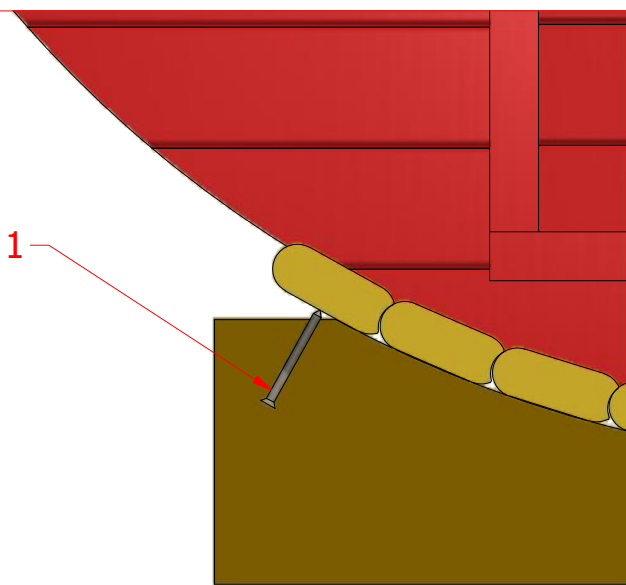

Sauna barrel 1.7 m \varnothing 1.9

Sauna barrel 1.7 m \varnothing 1.9 m

Sauna barrel 1.7 m Ø1.9 m

Screws

1	S1	5x100	2 pcs

Sauna barrel 1.7 m Ø1.9 m

Screws

1	S1	5x100	16 pcs

Sauna barrel 1.7 m Ø1.9 m

Screws

1	S2	4x70	10 pcs

1

Sauna barrel 1.7 m Ø1.9 m

Screws

1	S1	5x100	4 pcs

Ø100

4

Sauna barrel 1.7 m Ø1.9 m

Screws

1	S2	4x70	150 pcs

Sauna barrel 1.7 m Ø1.9 m

Screws

Sauna barrel 1.7 m Ø1.9 m

Screws