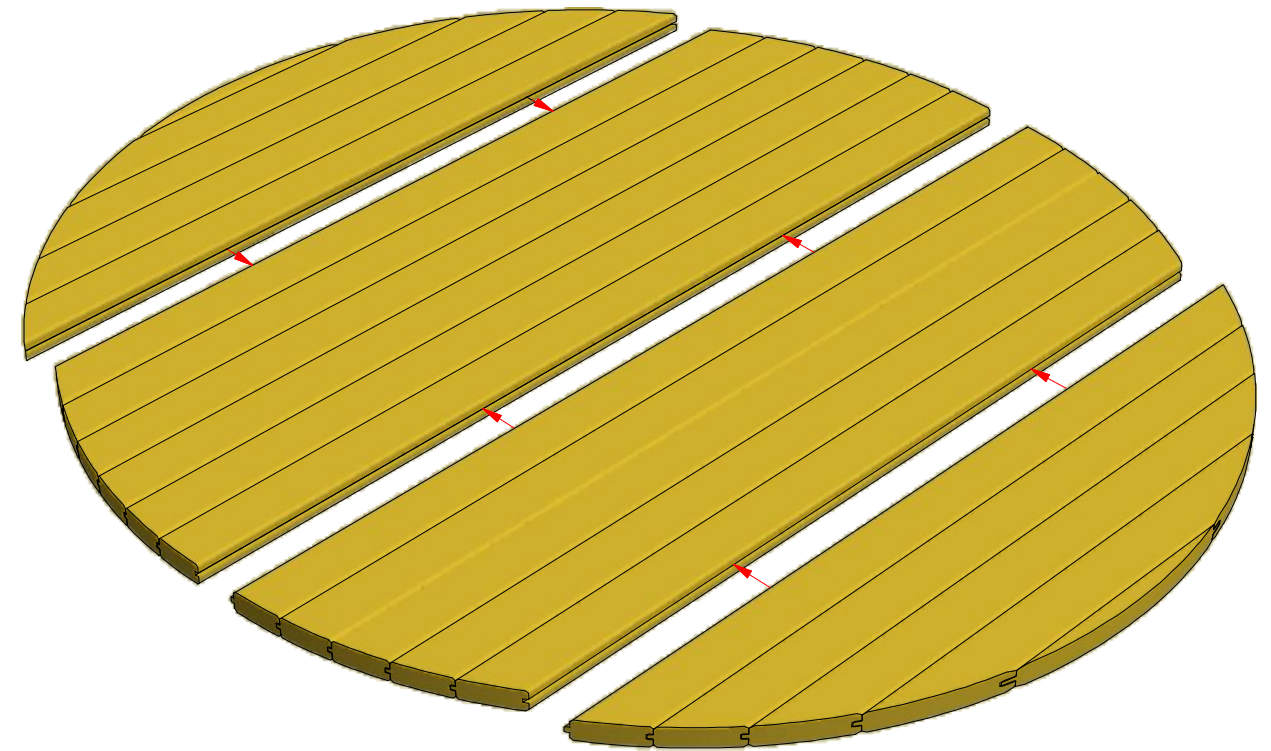

Sauna barrel 1.7 m \varnothing 1.9

Sauna barrel 1.7 m \varnothing 1.9 m

Sauna barrel 1.7 m Ø1.9 m

Screws

1	S1	5x100	2 pcs

Sauna barrel 1.7 m Ø1.9 m

Screws

1	S1	5x100	16 pcs

Sauna barrel 1.7 m Ø1.9 m

Screws

1	S2	4x70	10 pcs

1

Sauna barrel 1.7 m Ø1.9 m

Screws

1	S1	5x100	4 pcs

Ø100

4

Sauna barrel 1.7 m Ø1.9 m

Screws

1	S2	4x70	150 pcs

Sauna barrel 1.7 m Ø1.9 m

Screws

Sauna barrel 1.7 m Ø1.9 m

Screws