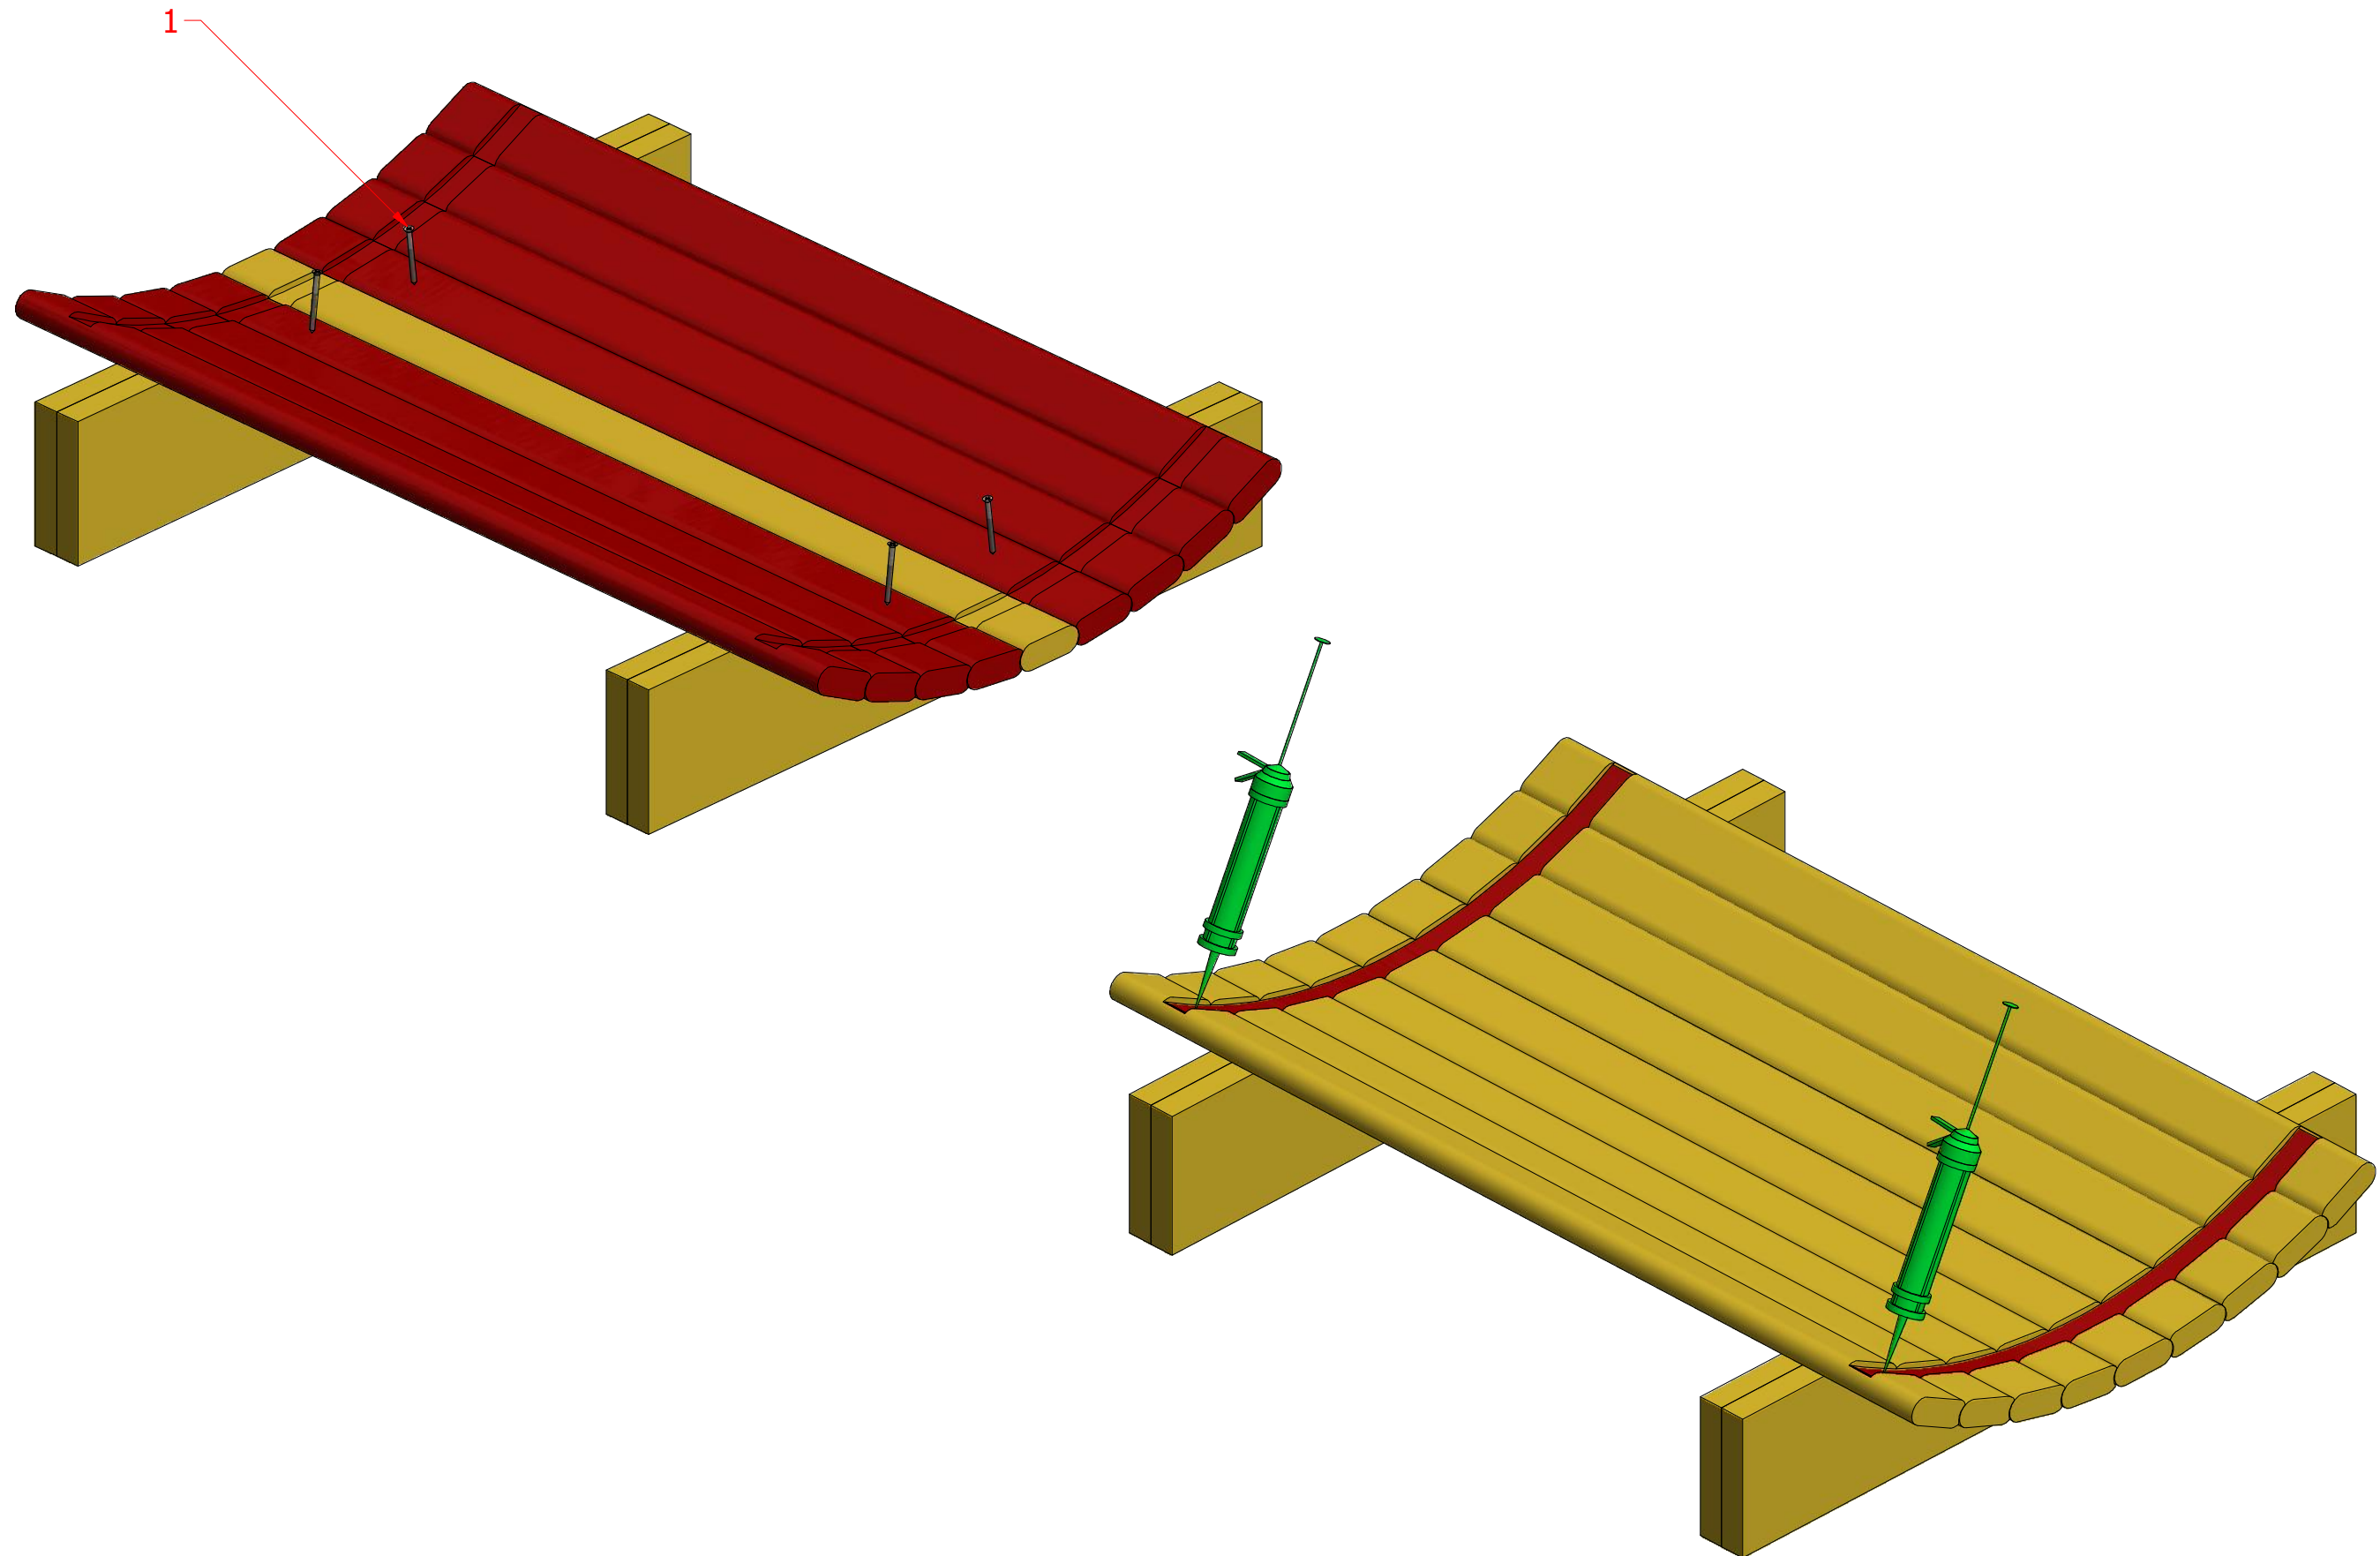

Sauna barrel 1.7 m \varnothing 1.9

Sauna barrel 1.7 m \varnothing 1.9 m

Sauna barrel 1.7 m Ø1.9 m

Screws

1	S1	5x100	2 pcs

Sauna barrel 1.7 m Ø1.9 m

Screws

1	S1	5x100	16 pcs

Sauna barrel 1.7 m Ø1.9 m

Screws

1	S2	4x70	10 pcs

1

Sauna barrel 1.7 m Ø1.9 m

Screws

1	S1	5x100	4 pcs

Ø100

4

Sauna barrel 1.7 m Ø1.9 m

Screws

1	S2	4x70	150 pcs

Sauna barrel 1.7 m Ø1.9 m

Screws

Sauna barrel 1.7 m Ø1.9 m

Screws