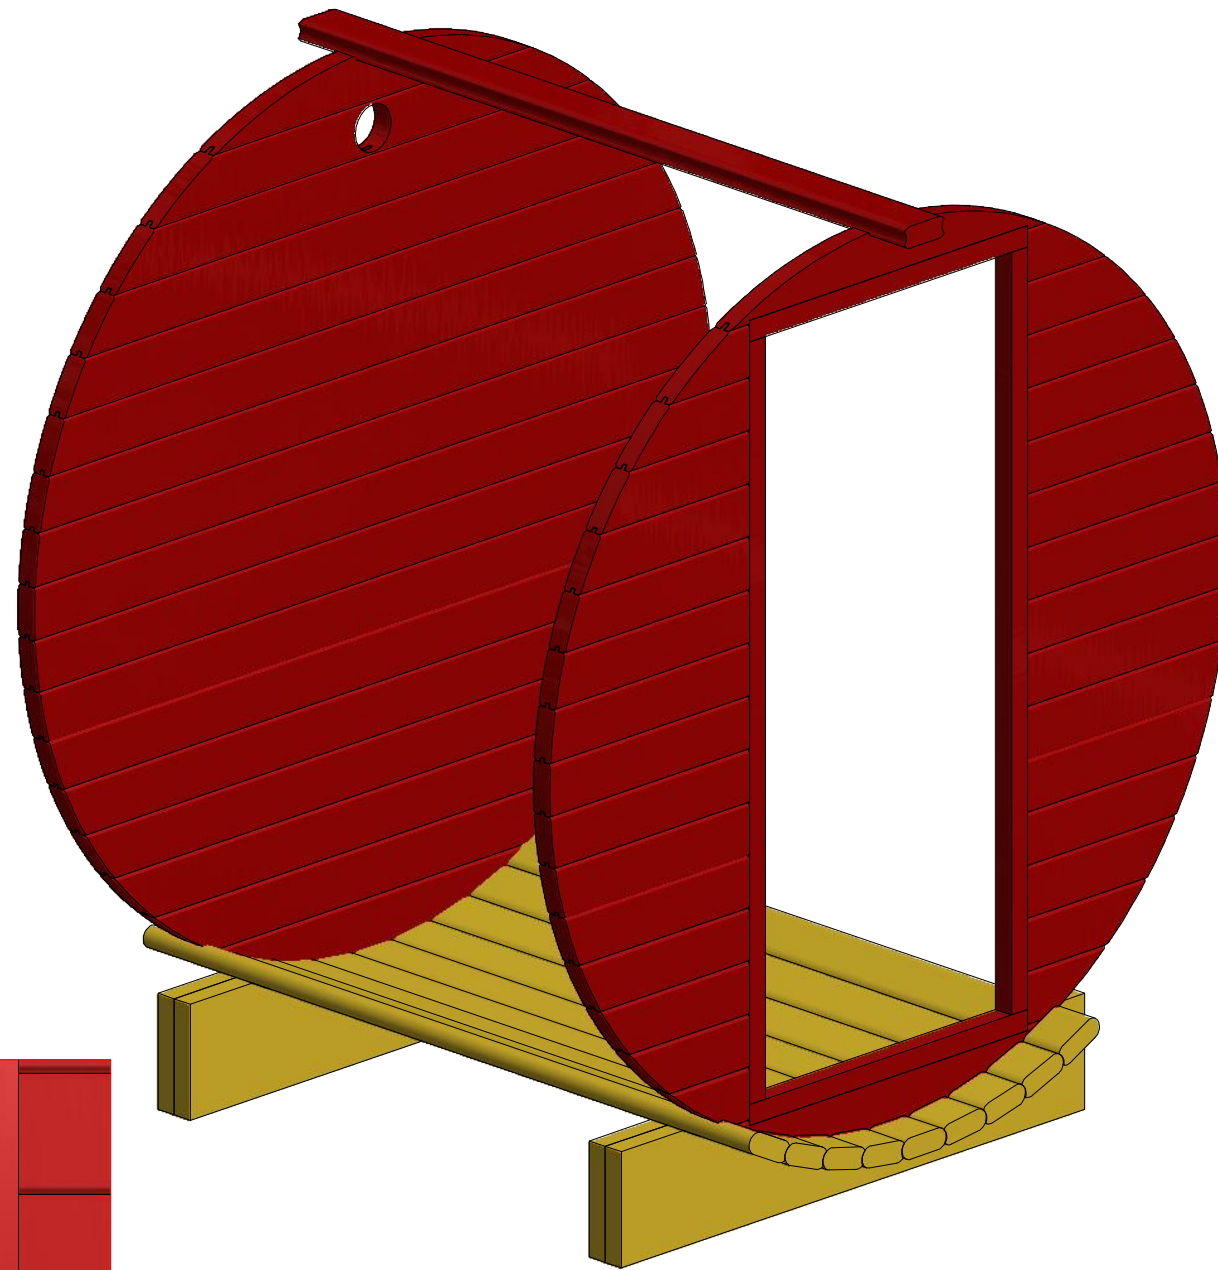

Sauna barrel 1.7 m \varnothing 1.9

Sauna barrel 1.7 m \varnothing 1.9 m

Sauna barrel 1.7 m Ø1.9 m

Screws

1	S1	5x100	2 pcs

Sauna barrel 1.7 m Ø1.9 m

Screws

1	S1	5x100	16 pcs

Sauna barrel 1.7 m Ø1.9 m

Screws

1	S2	4x70	10 pcs

1

Sauna barrel 1.7 m Ø1.9 m

Screws

1	S1	5x100	4 pcs

Ø100

4

Sauna barrel 1.7 m Ø1.9 m

Screws

1	S2	4x70	150 pcs

Sauna barrel 1.7 m Ø1.9 m

Screws

Sauna barrel 1.7 m Ø1.9 m

Screws