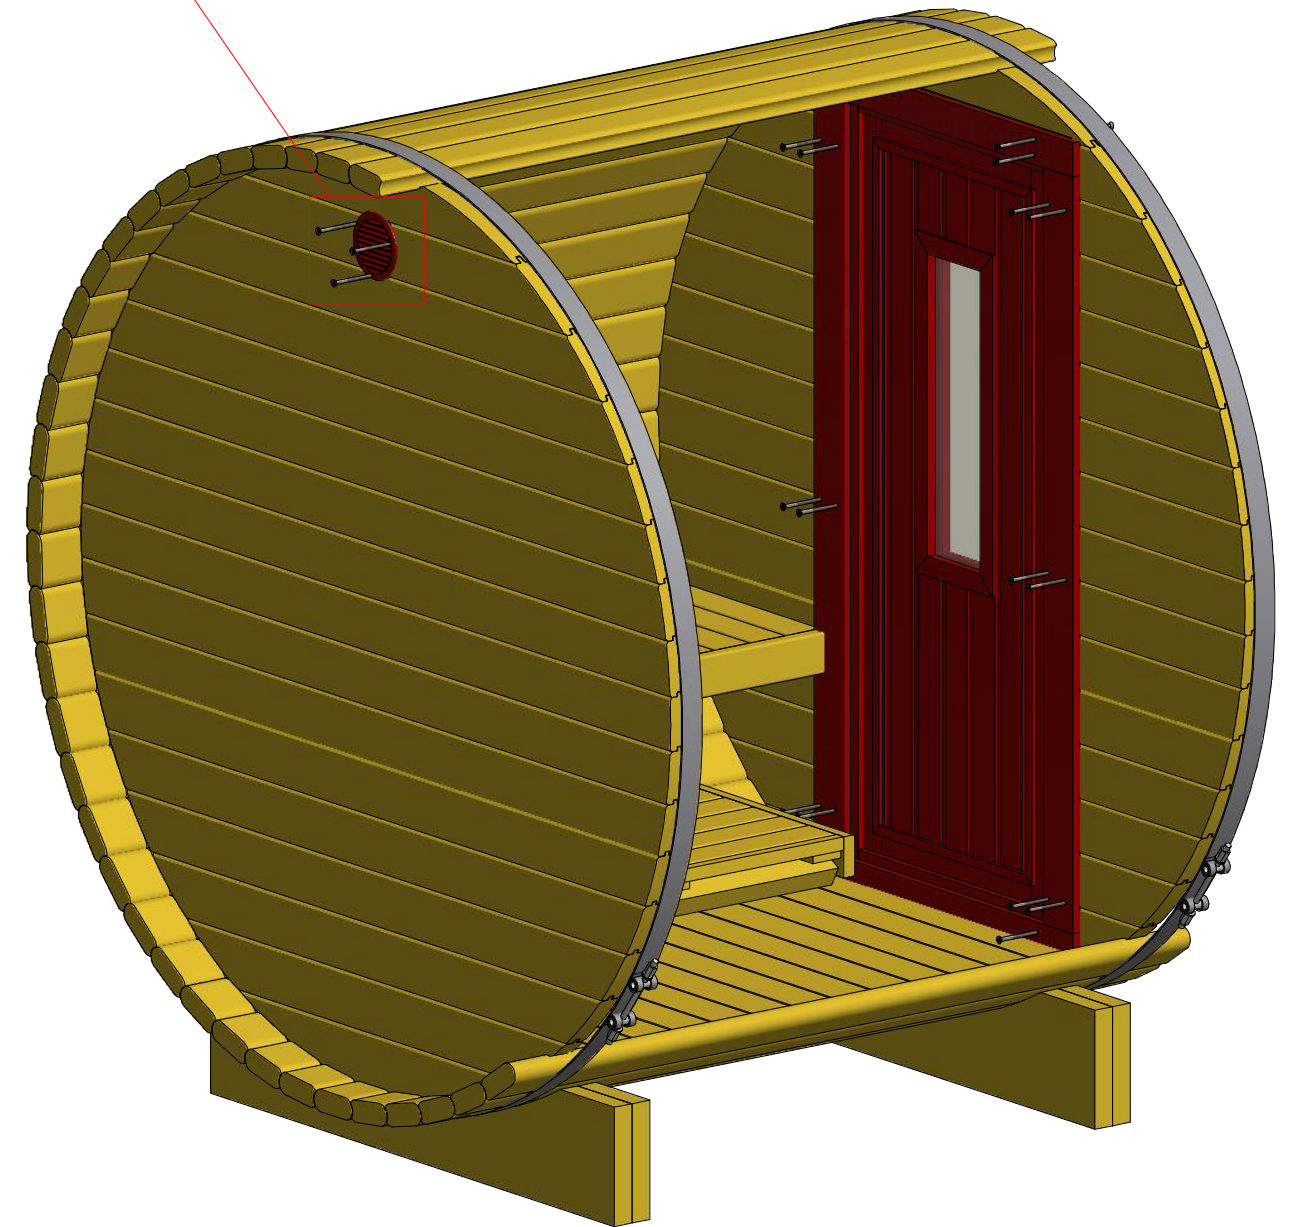

Sauna barrel 1.7 m \varnothing 1.9

Sauna barrel 1.7 m \varnothing 1.9 m

Sauna barrel 1.7 m Ø1.9 m

Screws

1	S1	5x100	2 pcs

Sauna barrel 1.7 m Ø1.9 m

Screws

1	S1	5x100	16 pcs

1	S2	4x70	15 pcs

Sauna barrel 1.7 m Ø1.9 m

Screws

Sauna barrel 1.7 m Ø1.9 m

Screws

1	S2	40x70	14 pcs

Sauna barrel 1.7 m Ø1.9 m

Screws

1	S2	4x70	12 pcs

Sauna barrel 1.7 m Ø1.9 m

Screws

1	S3	3.5x45	40 pcs
2	S5	3x30	6 pcs

2

1

Sauna barrel 1.7 m Ø1.9 m

Screws

1	S3	3.5x45	16 pcs

Sauna barrel 1.7 m Ø1.9 m

Screws

1	S3	3.5x45	16 pcs

Sauna barrel 1.7 m Ø1.9 m

Screws

1	V1	2.5x25	

Sauna barrel 1.7 m Ø1.9 m