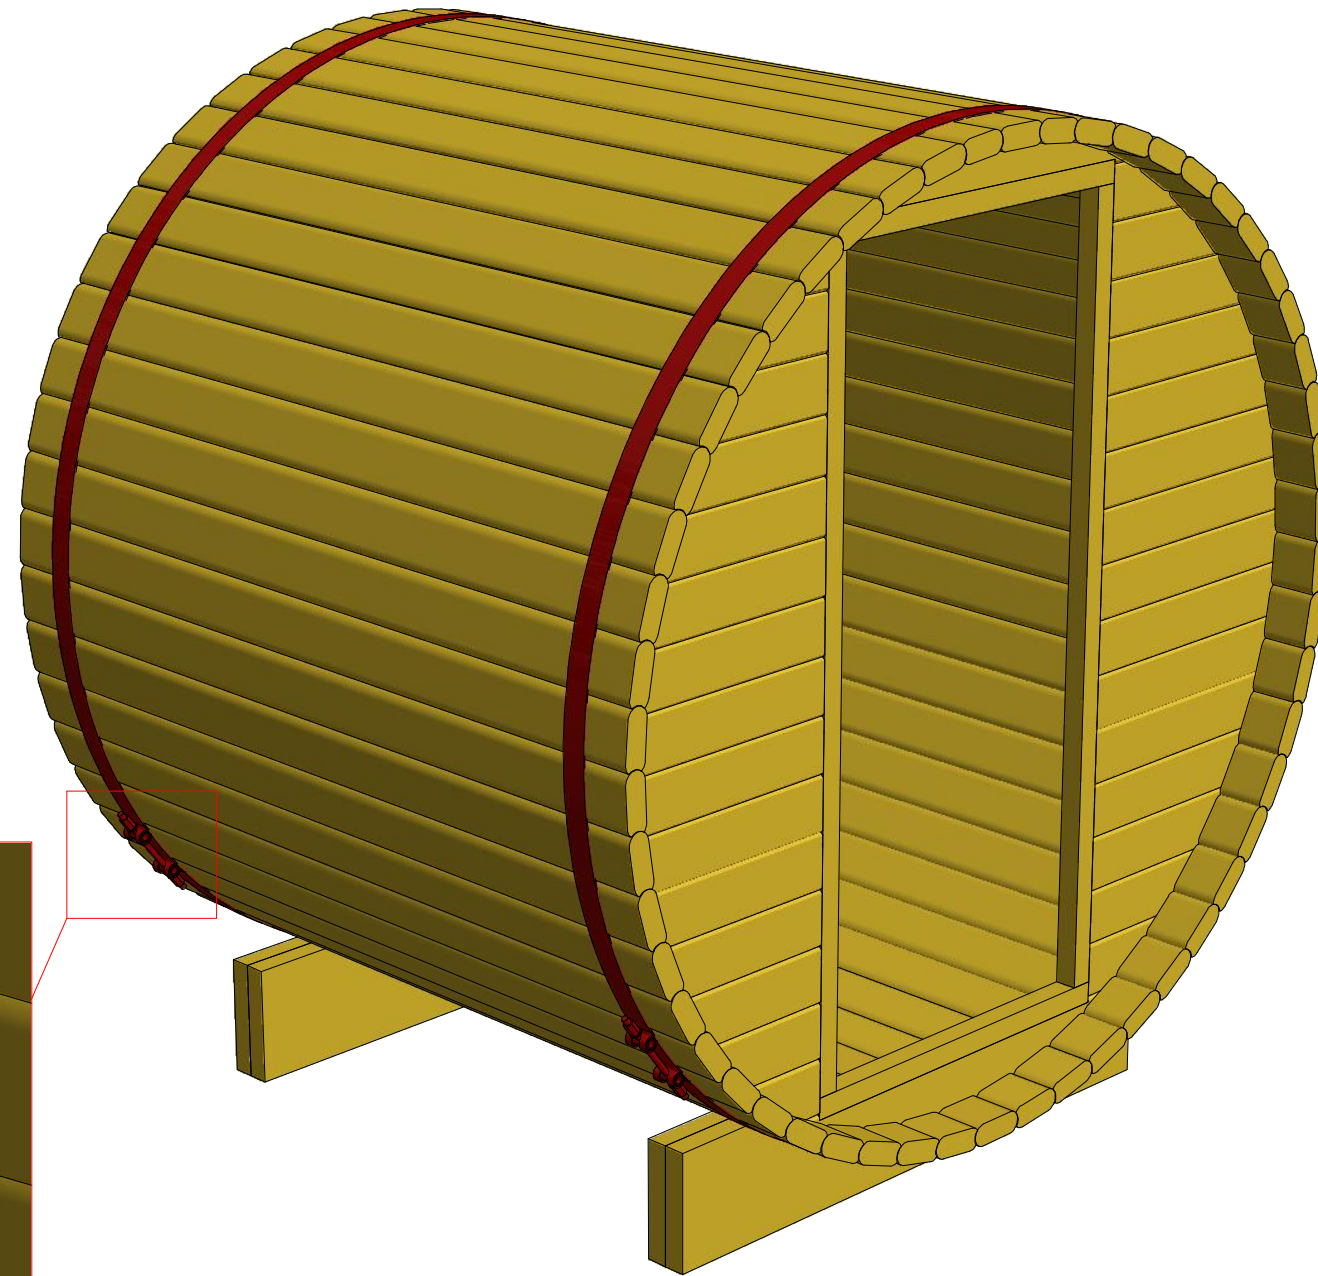

Sauna barrel 1.7 m \varnothing 1.9

Sauna barrel 1.7 m \varnothing 1.9 m

Sauna barrel 1.7 m Ø1.9 m

Screws

1	S1	5x100	2 pcs

Sauna barrel 1.7 m Ø1.9 m

Screws

1	S1	5x100	16 pcs

Sauna barrel 1.7 m Ø1.9 m

Screws

1	S2	4x70	10 pcs

1

Sauna barrel 1.7 m Ø1.9 m

Screws

1	S1	5x100	4 pcs

Ø100

4

Sauna barrel 1.7 m Ø1.9 m

Screws

1	S2	4x70	150 pcs

Sauna barrel 1.7 m Ø1.9 m

Screws

Sauna barrel 1.7 m Ø1.9 m

Screws

1	S2	4x70	15 pcs

Sauna barrel 1.7 m Ø1.9 m

Screws

Sauna barrel 1.7 m Ø1.9 m

Screws

1	S2	40x70	14 pcs

Sauna barrel 1.7 m Ø1.9 m

Screws