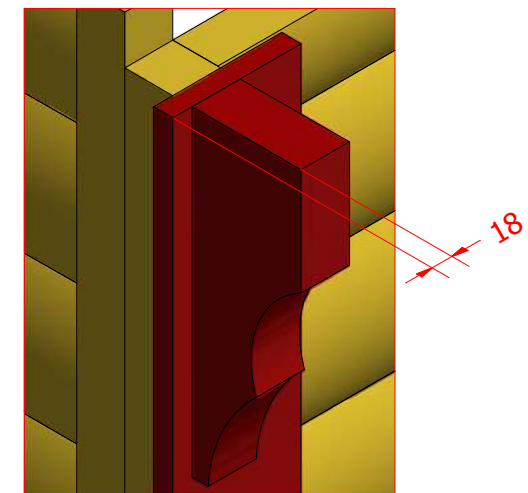

Sauna cabin 16.5 m² with extension

Sauna cabin 16.5 m² with extension

Sauna cabin 16.5 m² with extension

Sauna cabin 16.5 m² with extension

Screws

1	S1	5x100	20 pcs

Sauna cabin 16.5 m² with extension

Screws

1	S2	4x70	60

Sauna cabin 16.5 m² with extension

Screws

1	S2	4x70	36 pcs
2	S3	3.5x45	54 pcs

Sauna cabin 16.5 m² with extension

Screws

1	S2	4x70	74 pcs

Sauna cabin 16.5 m² with extension