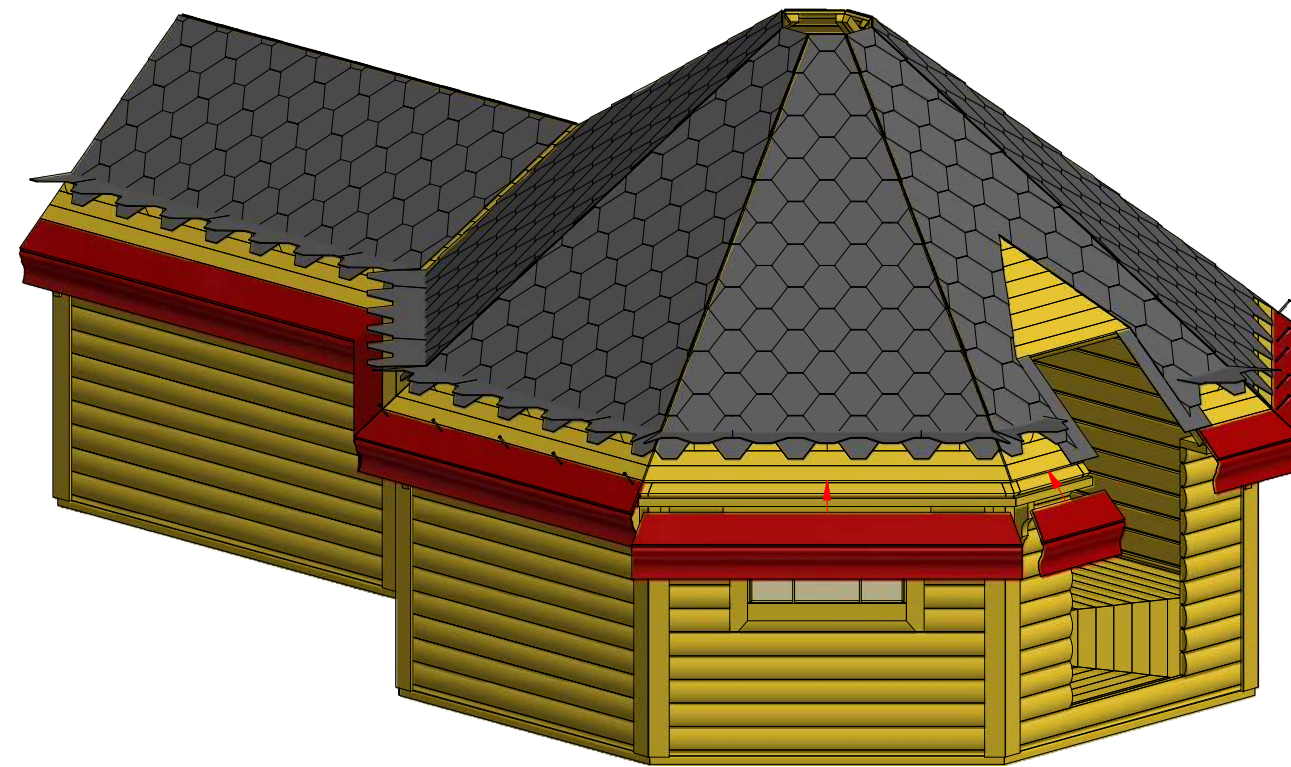

Screws

1	S2	4x70	58 pcs

Sauna cabin 16.5 m² with extension

Screws

1	S3	3.5x45	42 pcs
2	V1	2.5x25	

Sauna cabin 16.5 m² with extension

Screws

1	S2	4x70	24 pcs
---	----	------	--------