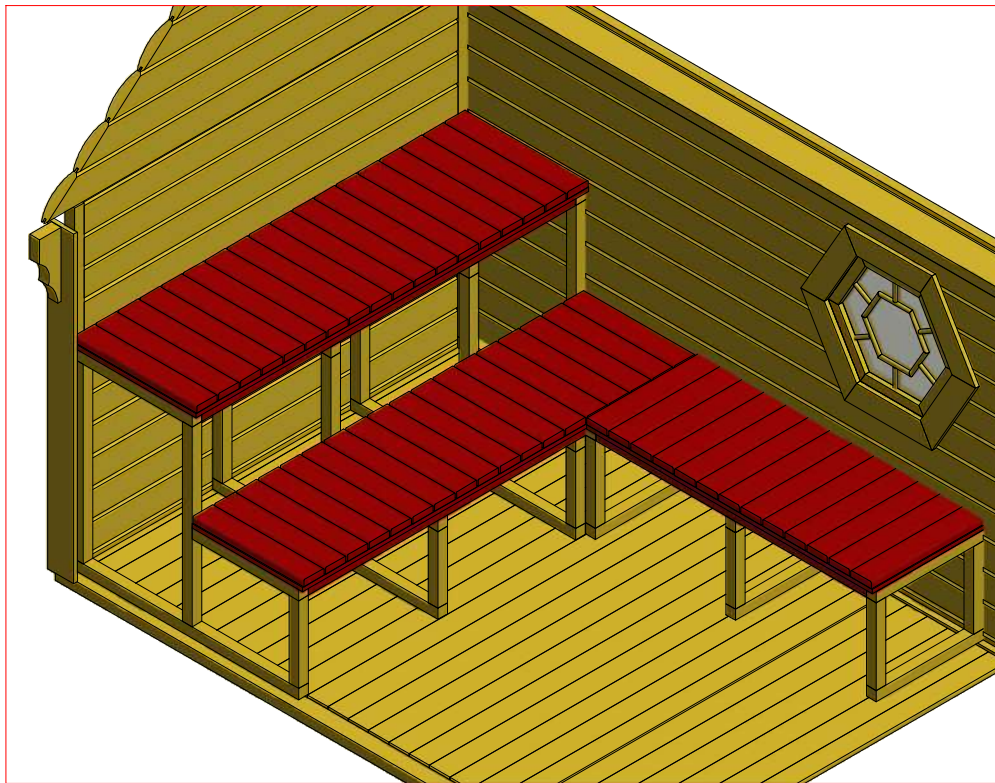

Sauna cabin 16.5 m² with extension

Screws

1	S2	4x70	15 pcs
2	S3	3.5x45	22 pcs

2