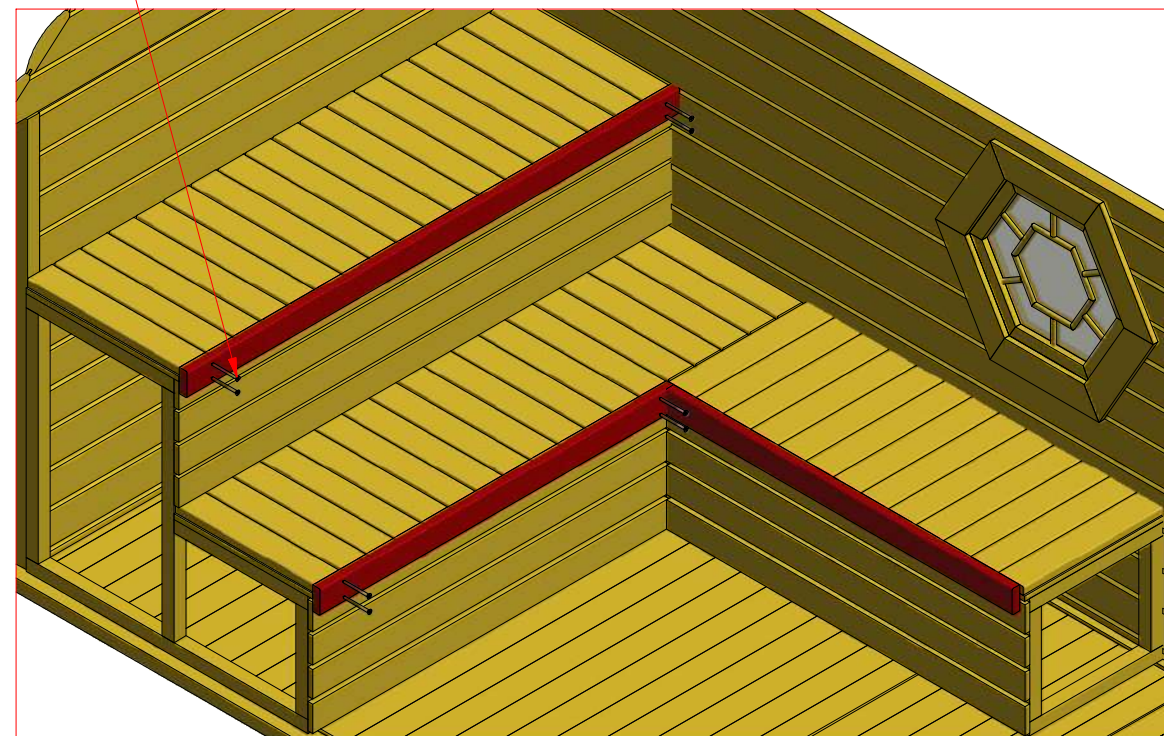

Sauna cabin 16.5 m² with extension

Screws

1	S2	4x70	15 pcs
2	S3	3.5x45	22 pcs

2

1

Sauna cabin 16.5 m² with extension

Screws

1	S3	3.5x45	40 pcs