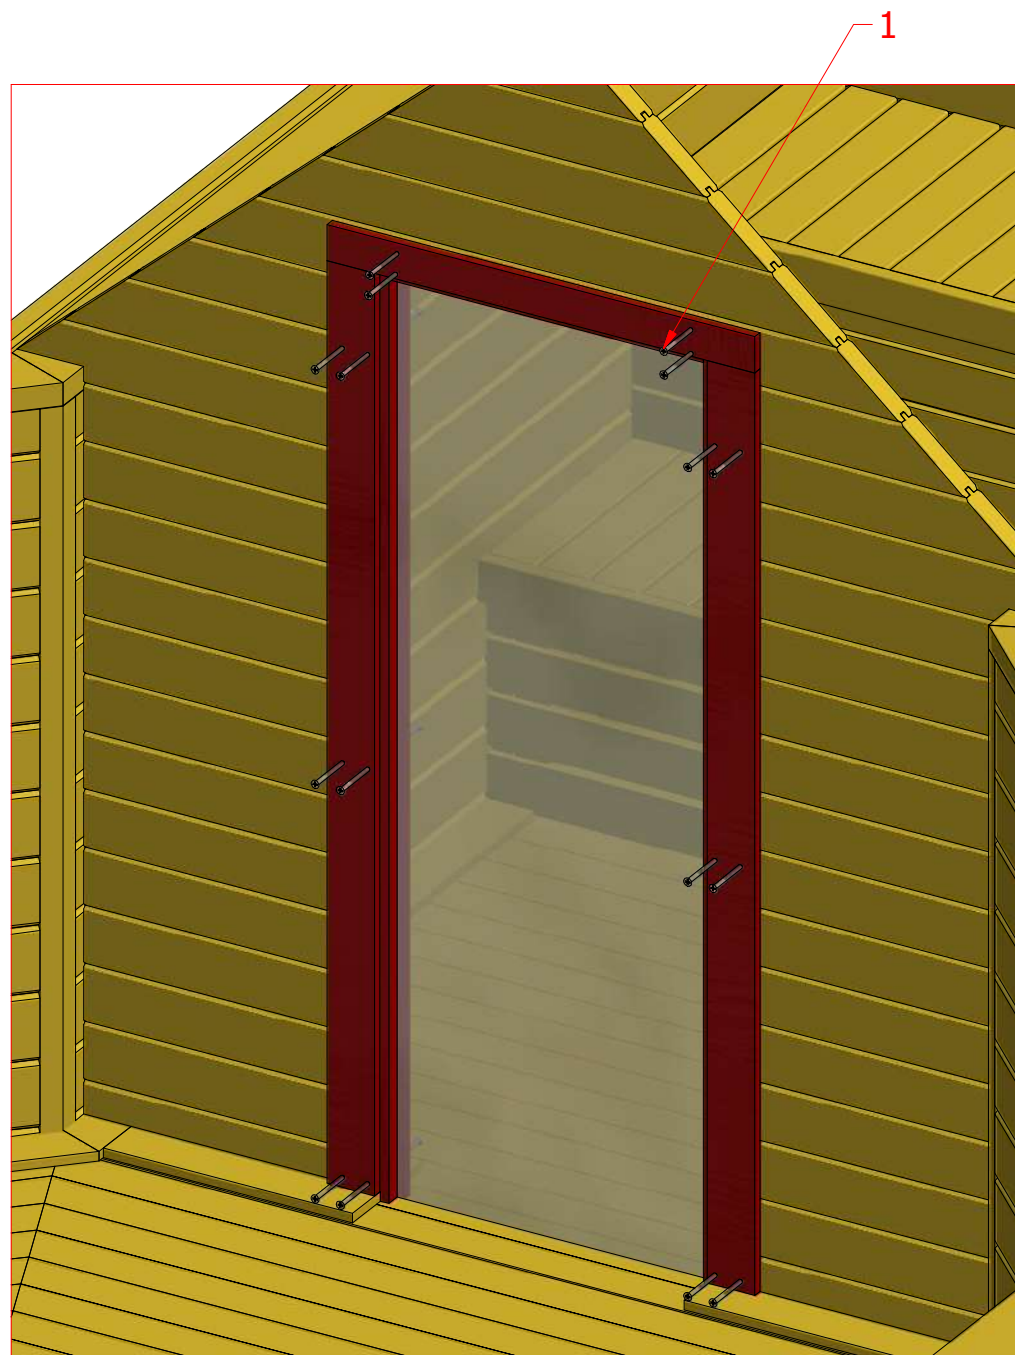

Sauna cabin 16.5 m² with extension

Screws

1	S2	4x70	144 pcs
2	S3	3.5x45	40 pcs

2

1

333

Sauna cabin 16.5 m² with extension

Screws

1	S2	4x70	10 pcs

Sauna cabin 16.5 m² with extension

Screws

1	S3	3.5x45	32 pcs

Sauna cabin 16.5 m² with extension

Screws

1	S2	4x70	16 pcs

Sauna cabin 16.5 m² with extension