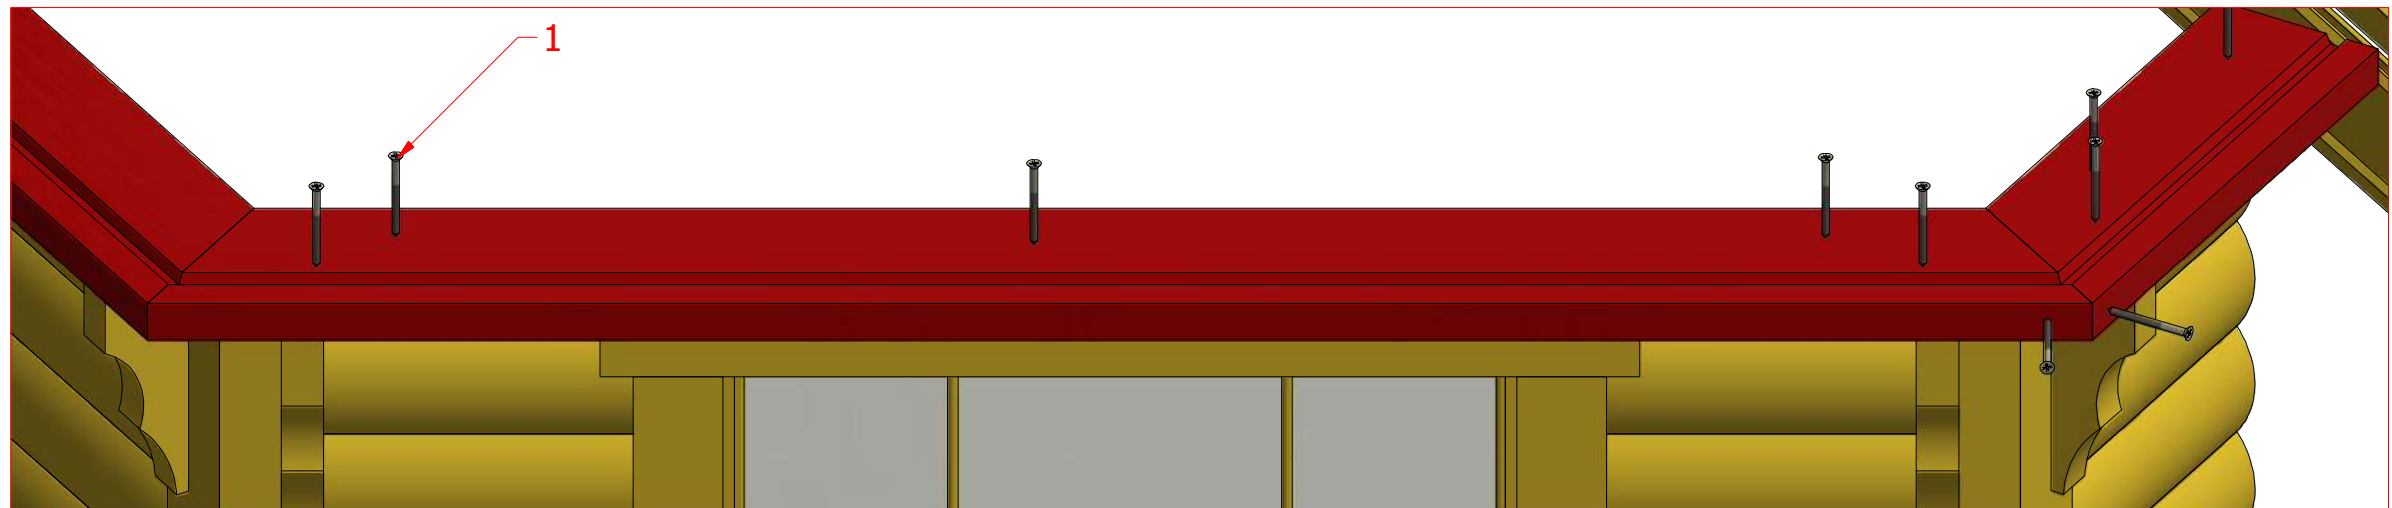

1	S2	4x70	60

Sauna cabin 16.5 m² with extension

Screws

1	S2	4x70	36 pcs
2	S3	3.5x45	54 pcs

Sauna cabin 16.5 m² with extension

Screws

1	S2	4x70	74 pcs

Sauna cabin 16.5 m² with extension