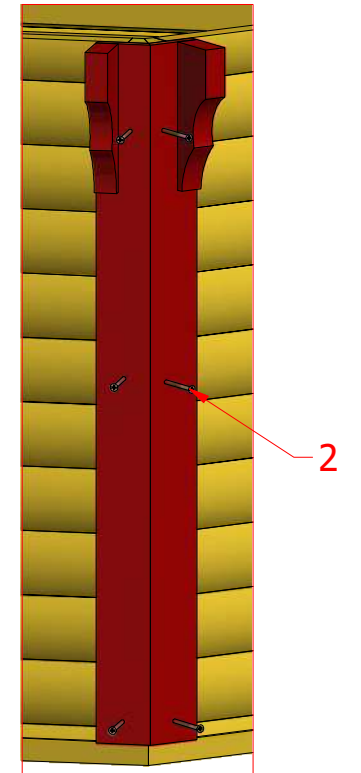

Sauna cabin 16.5 m² with extension

Sauna cabin 16.5 m² with extension

Sauna cabin 16.5 m² with extension

Sauna cabin 16.5 m² with extension

Screws

1	S1	5x100	20 pcs

Sauna cabin 16.5 m² with extension

Screws

1	S2	4x70	60

Sauna cabin 16.5 m² with extension

Screws

1	S2	4x70	36 pcs
2	S3	3.5x45	54 pcs

Sauna cabin 16.5 m² with extension

Screws

1	S2	4x70	74 pcs

Sauna cabin 16.5 m² with extension