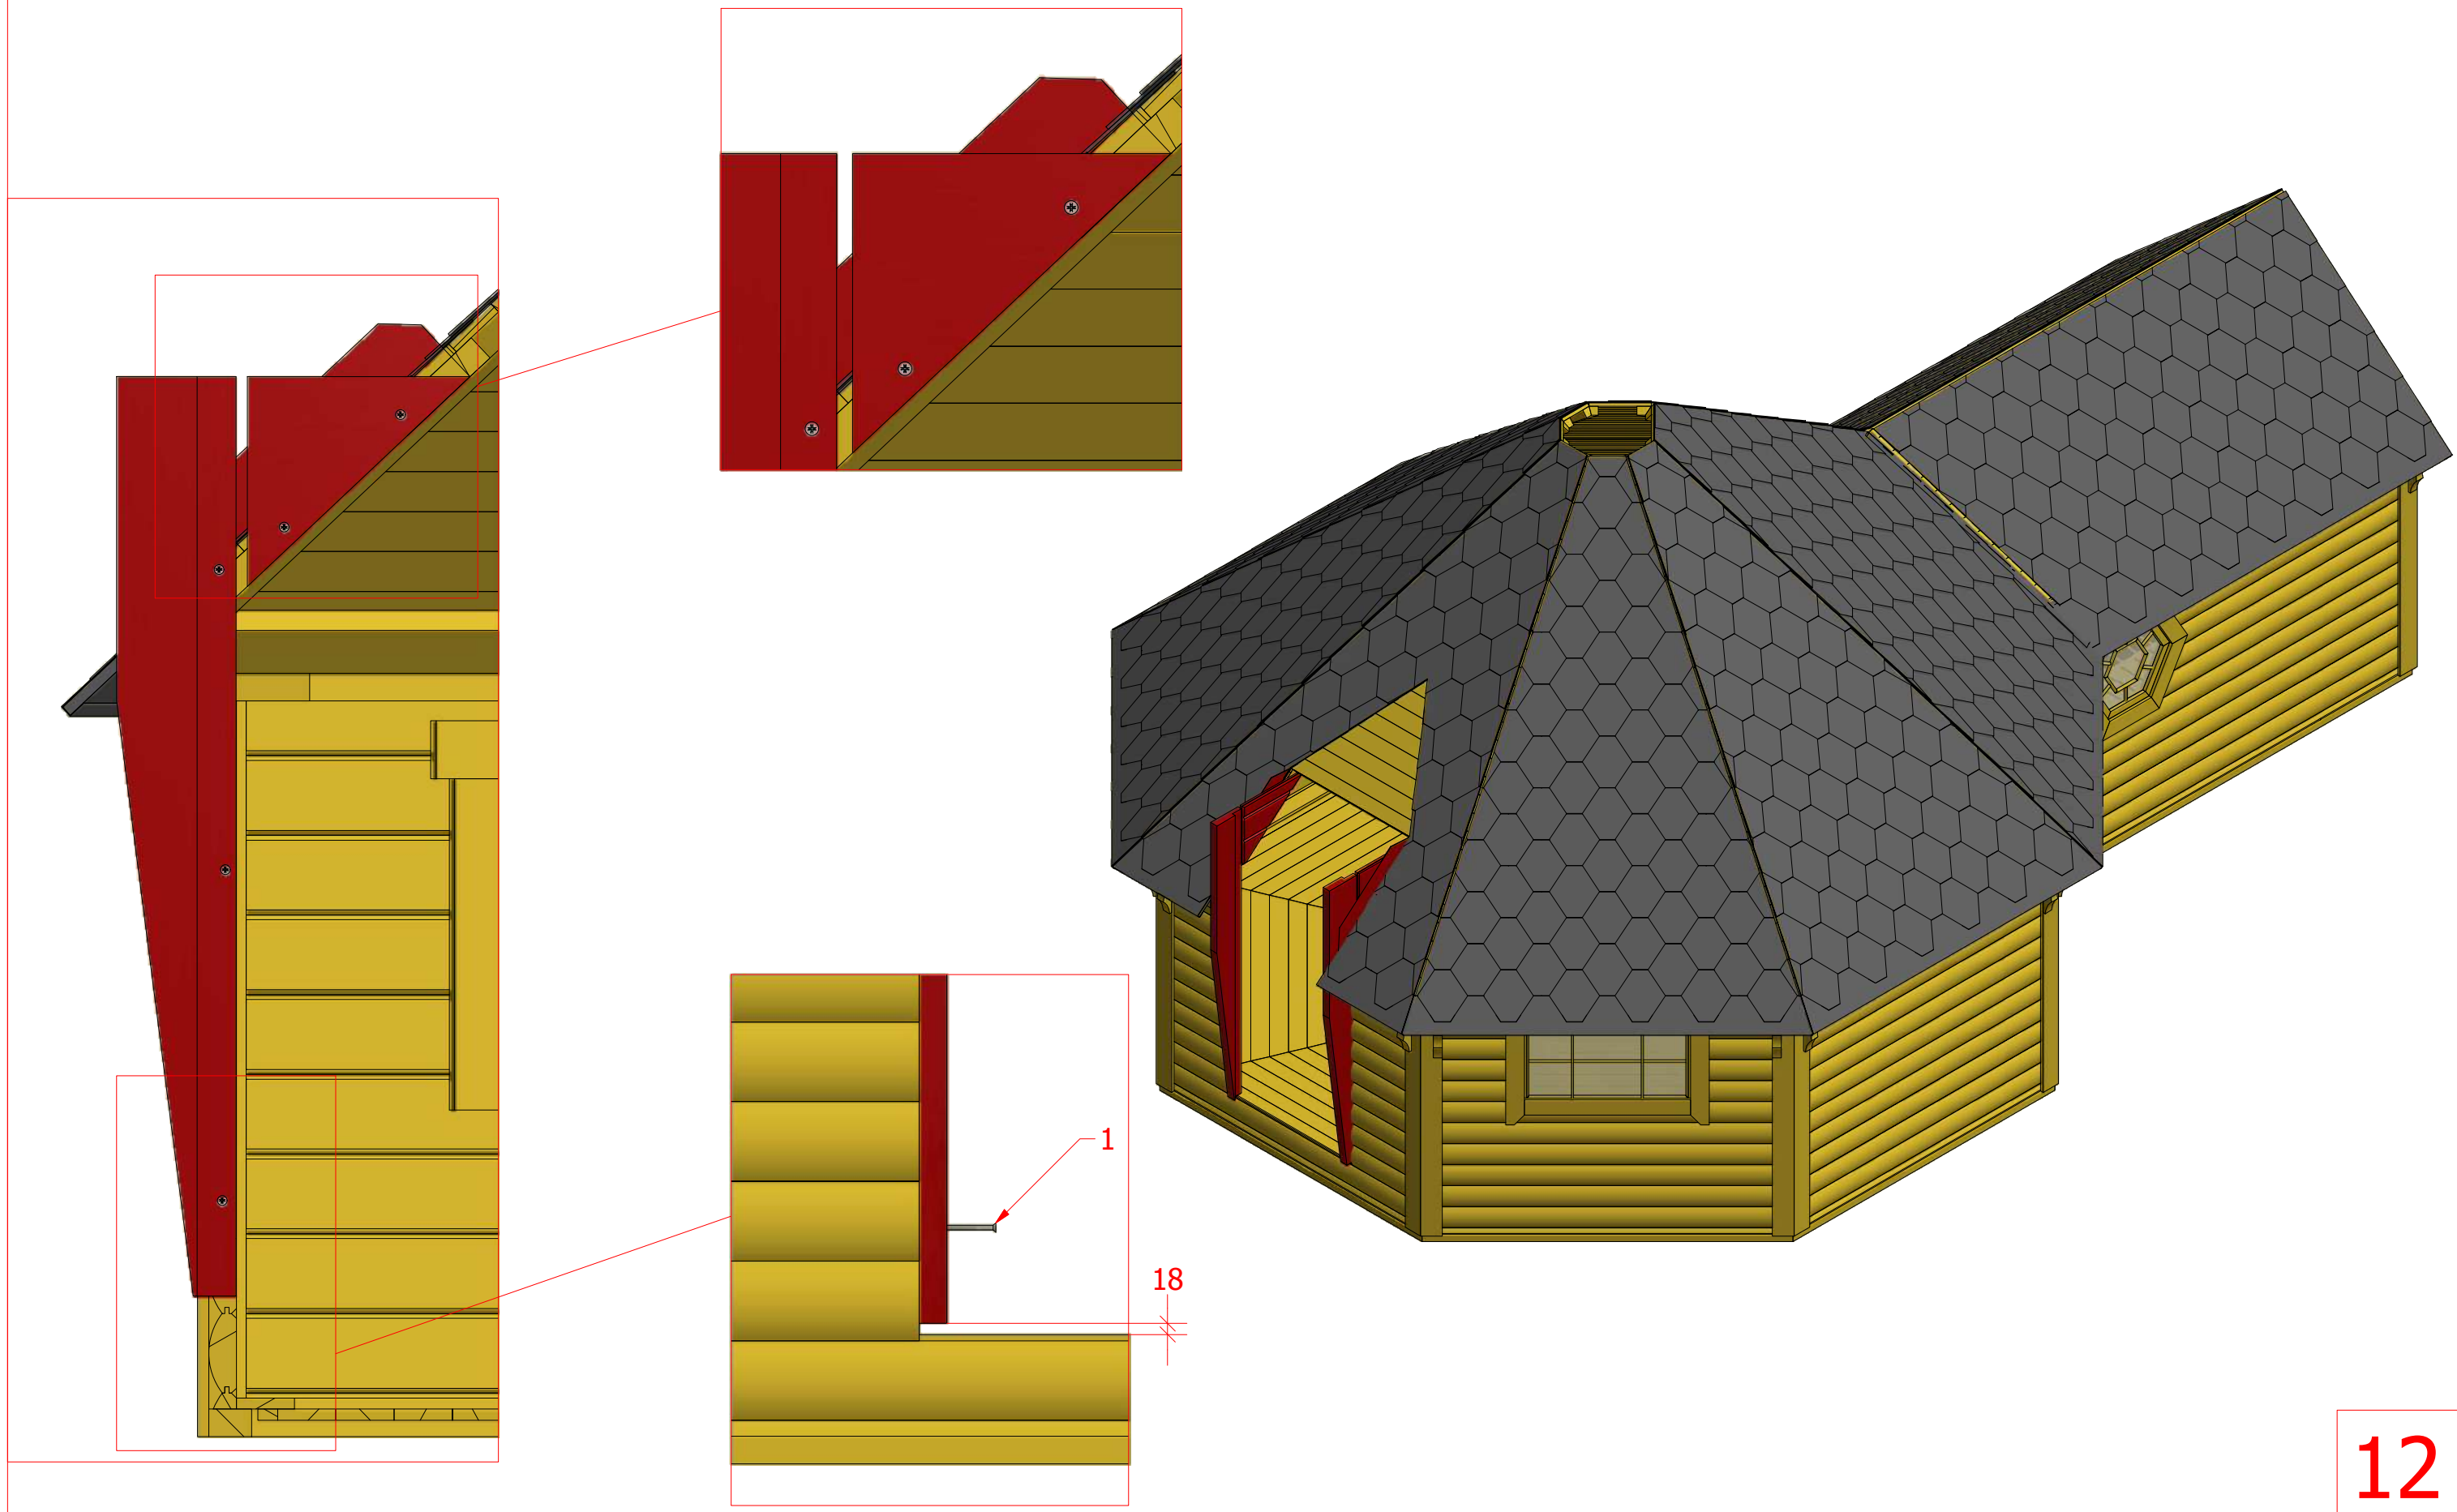

Sauna cabin 16.5 m² with extension

Screws

1	S2	4x70	144 pcs
2	S3	3.5x45	40 pcs

2

1

333

Sauna cabin 16.5 m² with extension

Screws

1	S2	4x70	10 pcs

Sauna cabin 16.5 m² with extension

Screws

1	S3	3.5x45	32 pcs

Sauna cabin 16.5 m² with extension

Screws

1	S2	4x70	16 pcs

Sauna cabin 16.5 m² with extension