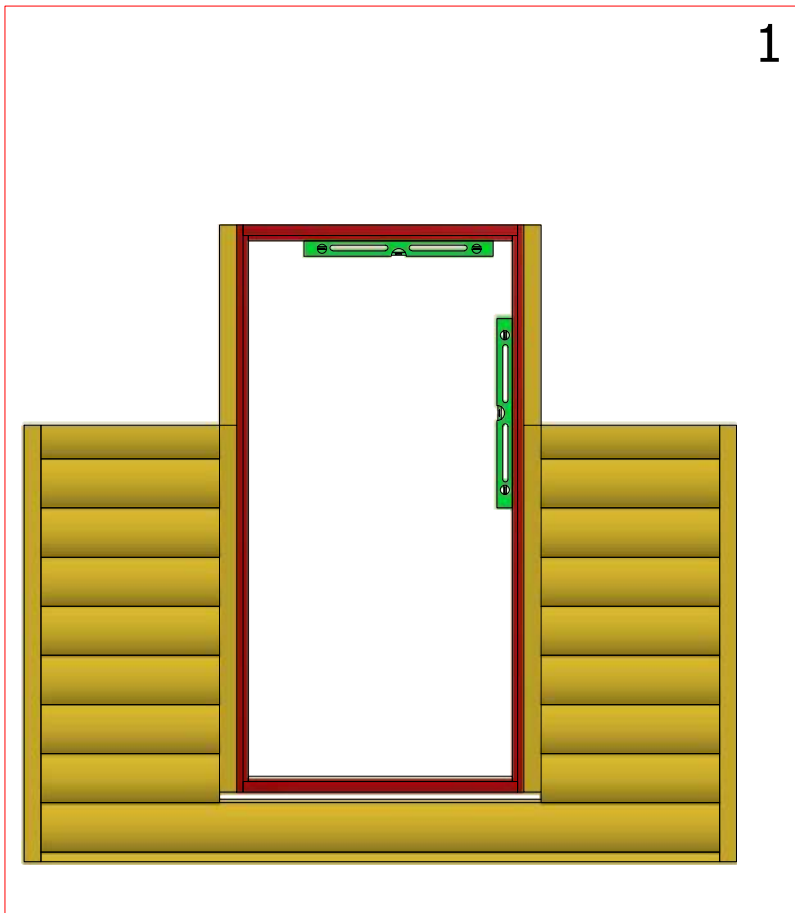

1	S2	4x70	10 pcs

Sauna cabin 16.5 m² with extension

Screws

1	S3	3.5x45	32 pcs

Sauna cabin 16.5 m² with extension

Screws

1	S2	4x70	16 pcs

Sauna cabin 16.5 m² with extension

Screws

1	S2	4x70	8 pcs
2	S3	3.5x45	4 pcs

Sauna cabin 16.5 m² with extension

Screws

1	S2	4x70	8 pcs

1

2

Sauna cabin 16.5 m² with extension