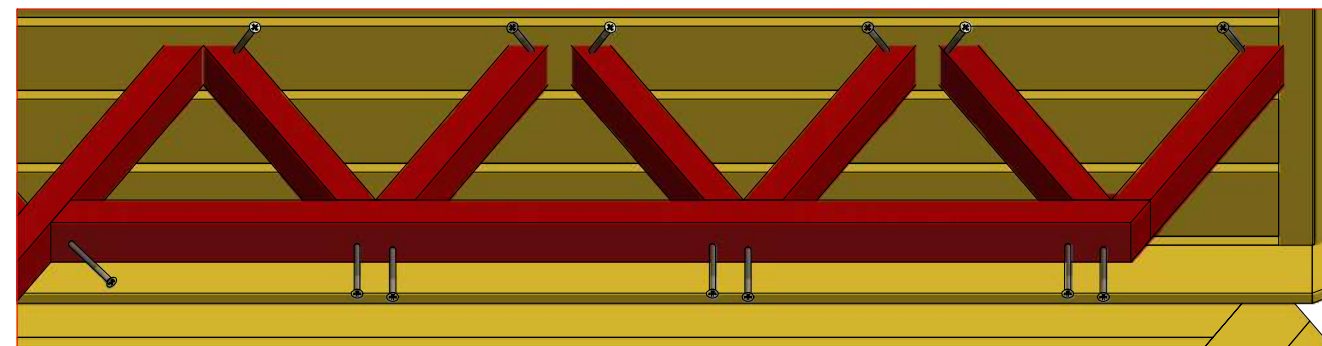

Sauna cabin 16.5 m² with extension

Screws

1	S2	4x70	144 pcs
2	S3	3.5x45	40 pcs

2

1

333