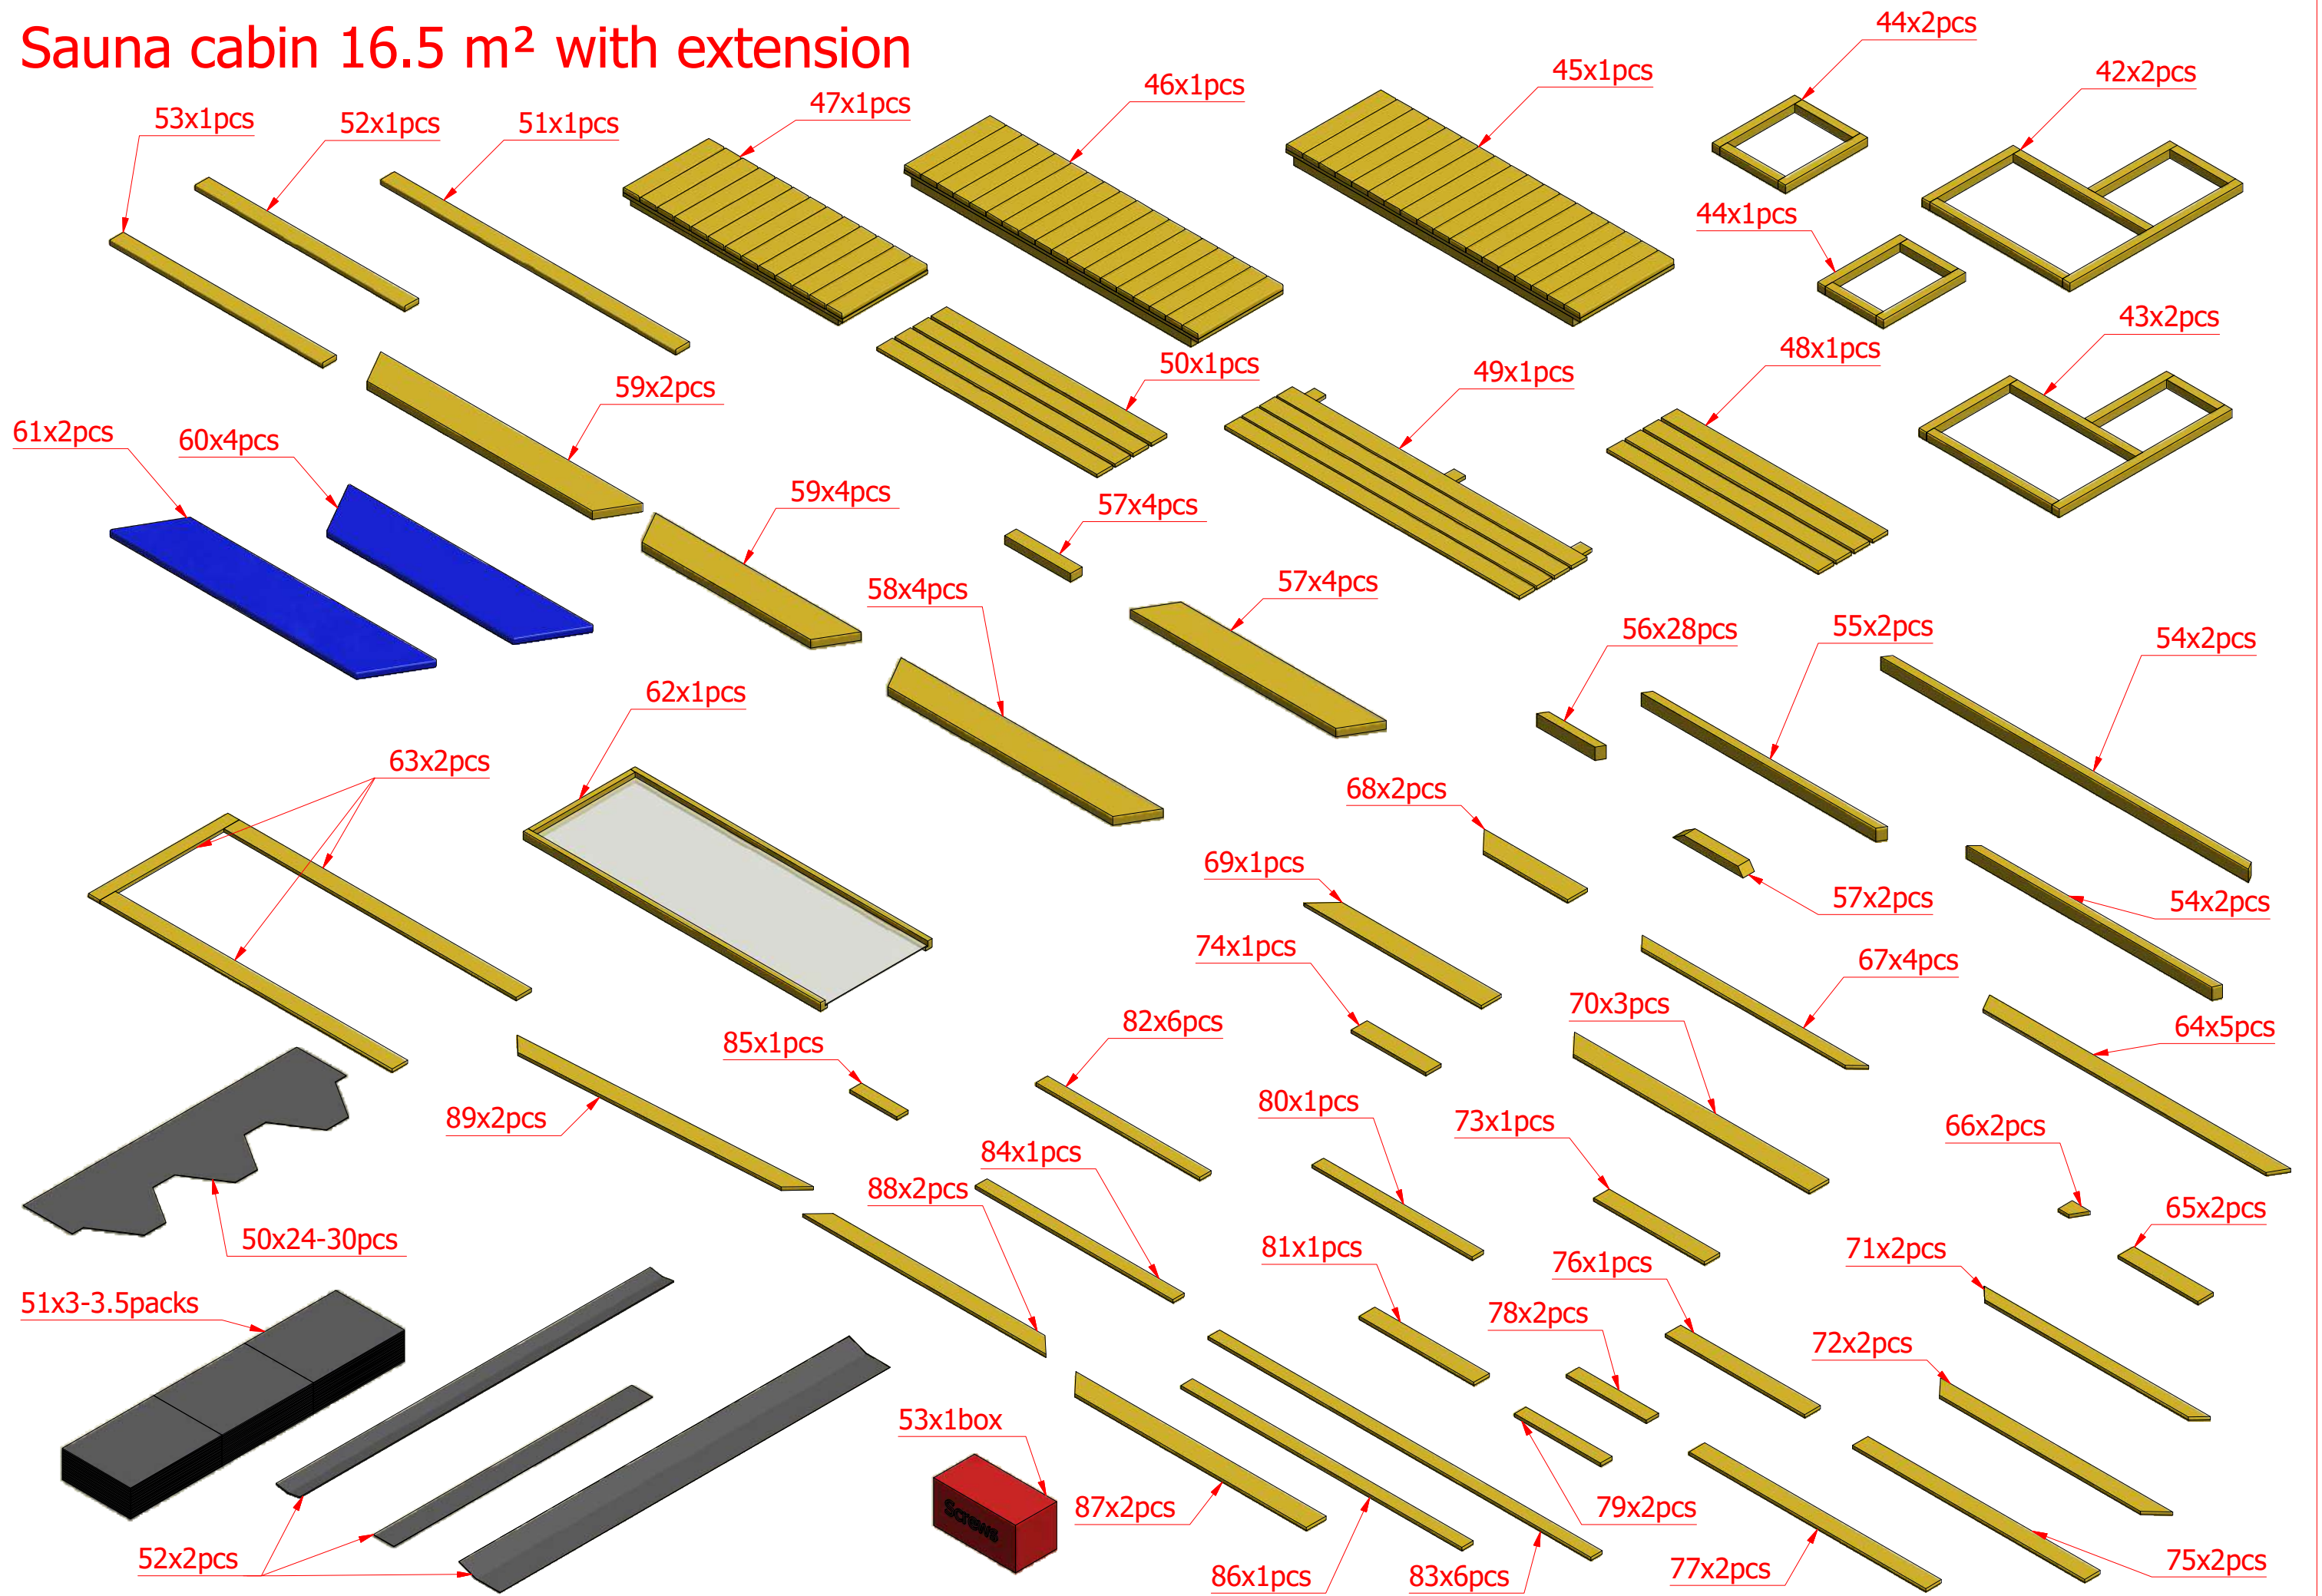

Sauna cabin 16.5 m² with extension

Sauna cabin 16.5 m² with extension

Sauna cabin 16.5 m² with extension

Sauna cabin 16.5 m² with extension

Screws

1	S1	5x100	20 pcs

Sauna cabin 16.5 m² with extension

Screws

1	S2	4x70	60

Sauna cabin 16.5 m² with extension

Screws

1	S2	4x70	36 pcs
2	S3	3.5x45	54 pcs

Sauna cabin 16.5 m² with extension

Screws

1	S2	4x70	74 pcs

Sauna cabin 16.5 m² with extension