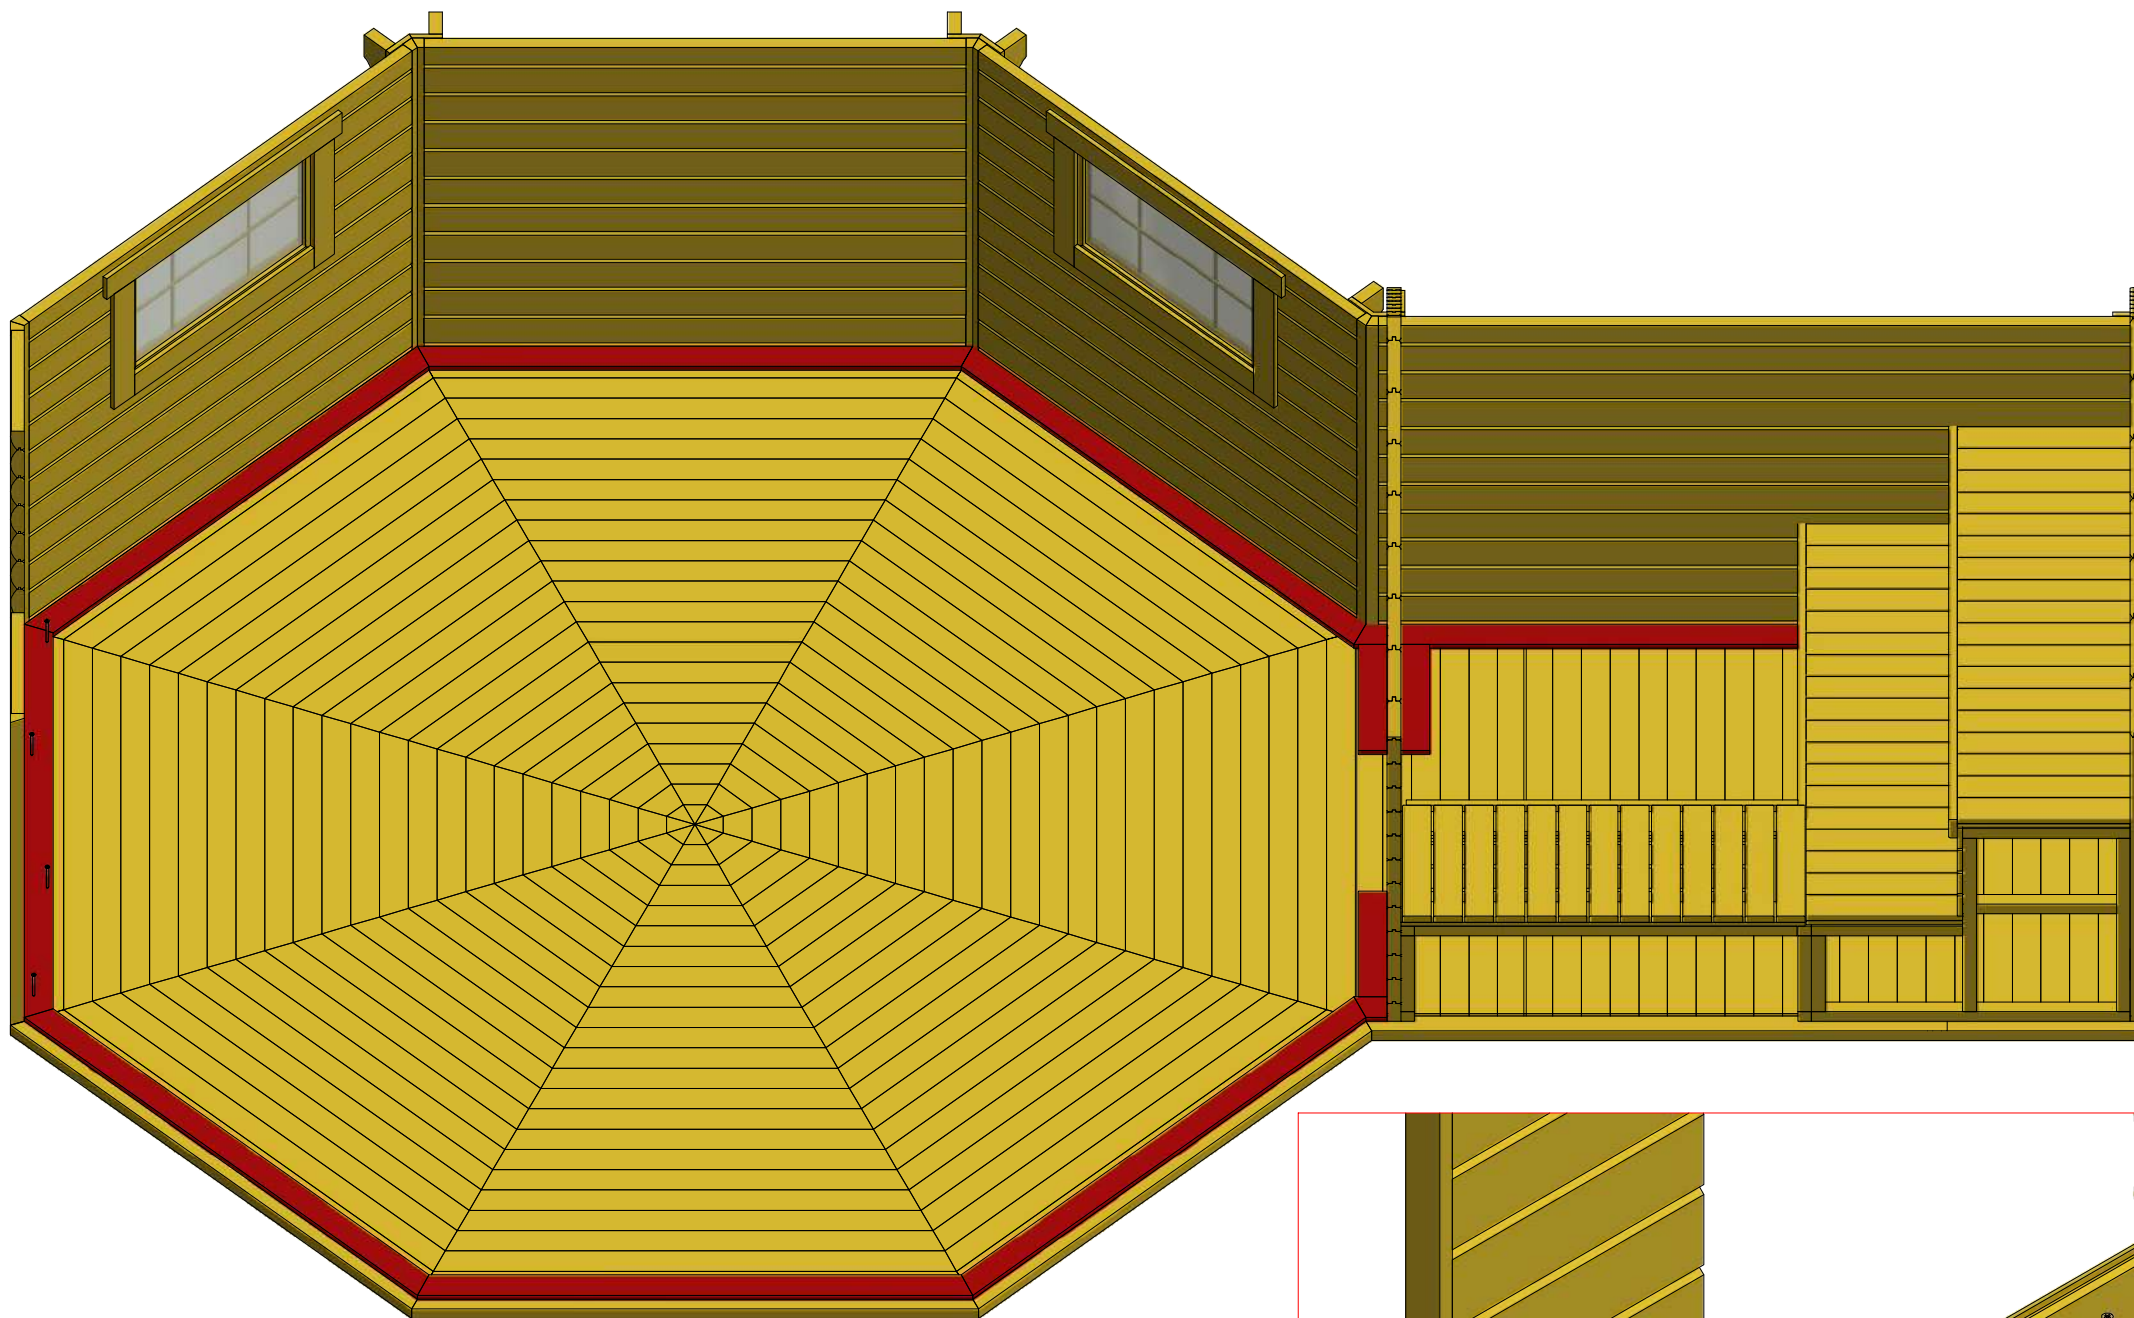

Sauna cabin 16.5 m² with extension

Screws

1	S2	4x70	15 pcs
2	S3	3.5x45	22 pcs

2

1

Sauna cabin 16.5 m² with extension

Screws

1	S3	3.5x45	40 pcs

Sauna cabin 16.5 m² with extension

Screws

1	S2	4x70	144 pcs
2	S3	3.5x45	40 pcs

2

1

333

Sauna cabin 16.5 m² with extension

Screws

1	S2	4x70	10 pcs

Sauna cabin 16.5 m² with extension

Screws

1	S3	3.5x45	32 pcs

Sauna cabin 16.5 m² with extension

Screws

1	S2	4x70	16 pcs

Sauna cabin 16.5 m² with extension