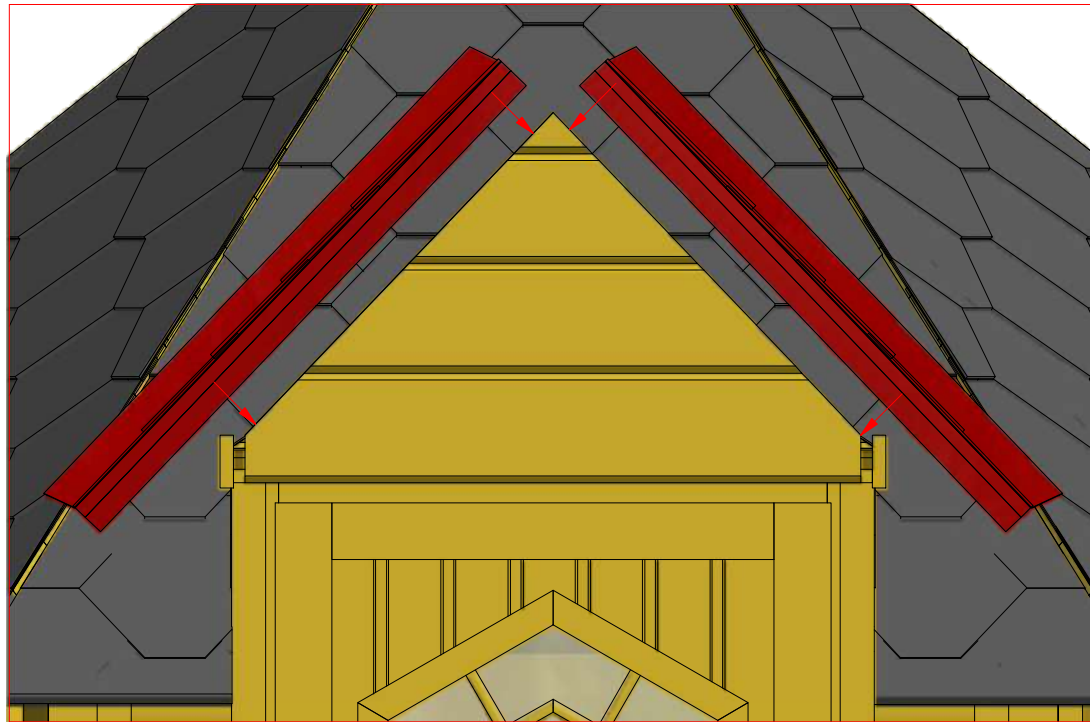

Sauna cabin 16.5 m² with extension

Screws

1	S2	4x70	8 pcs
2	S3	3.5x45	4 pcs