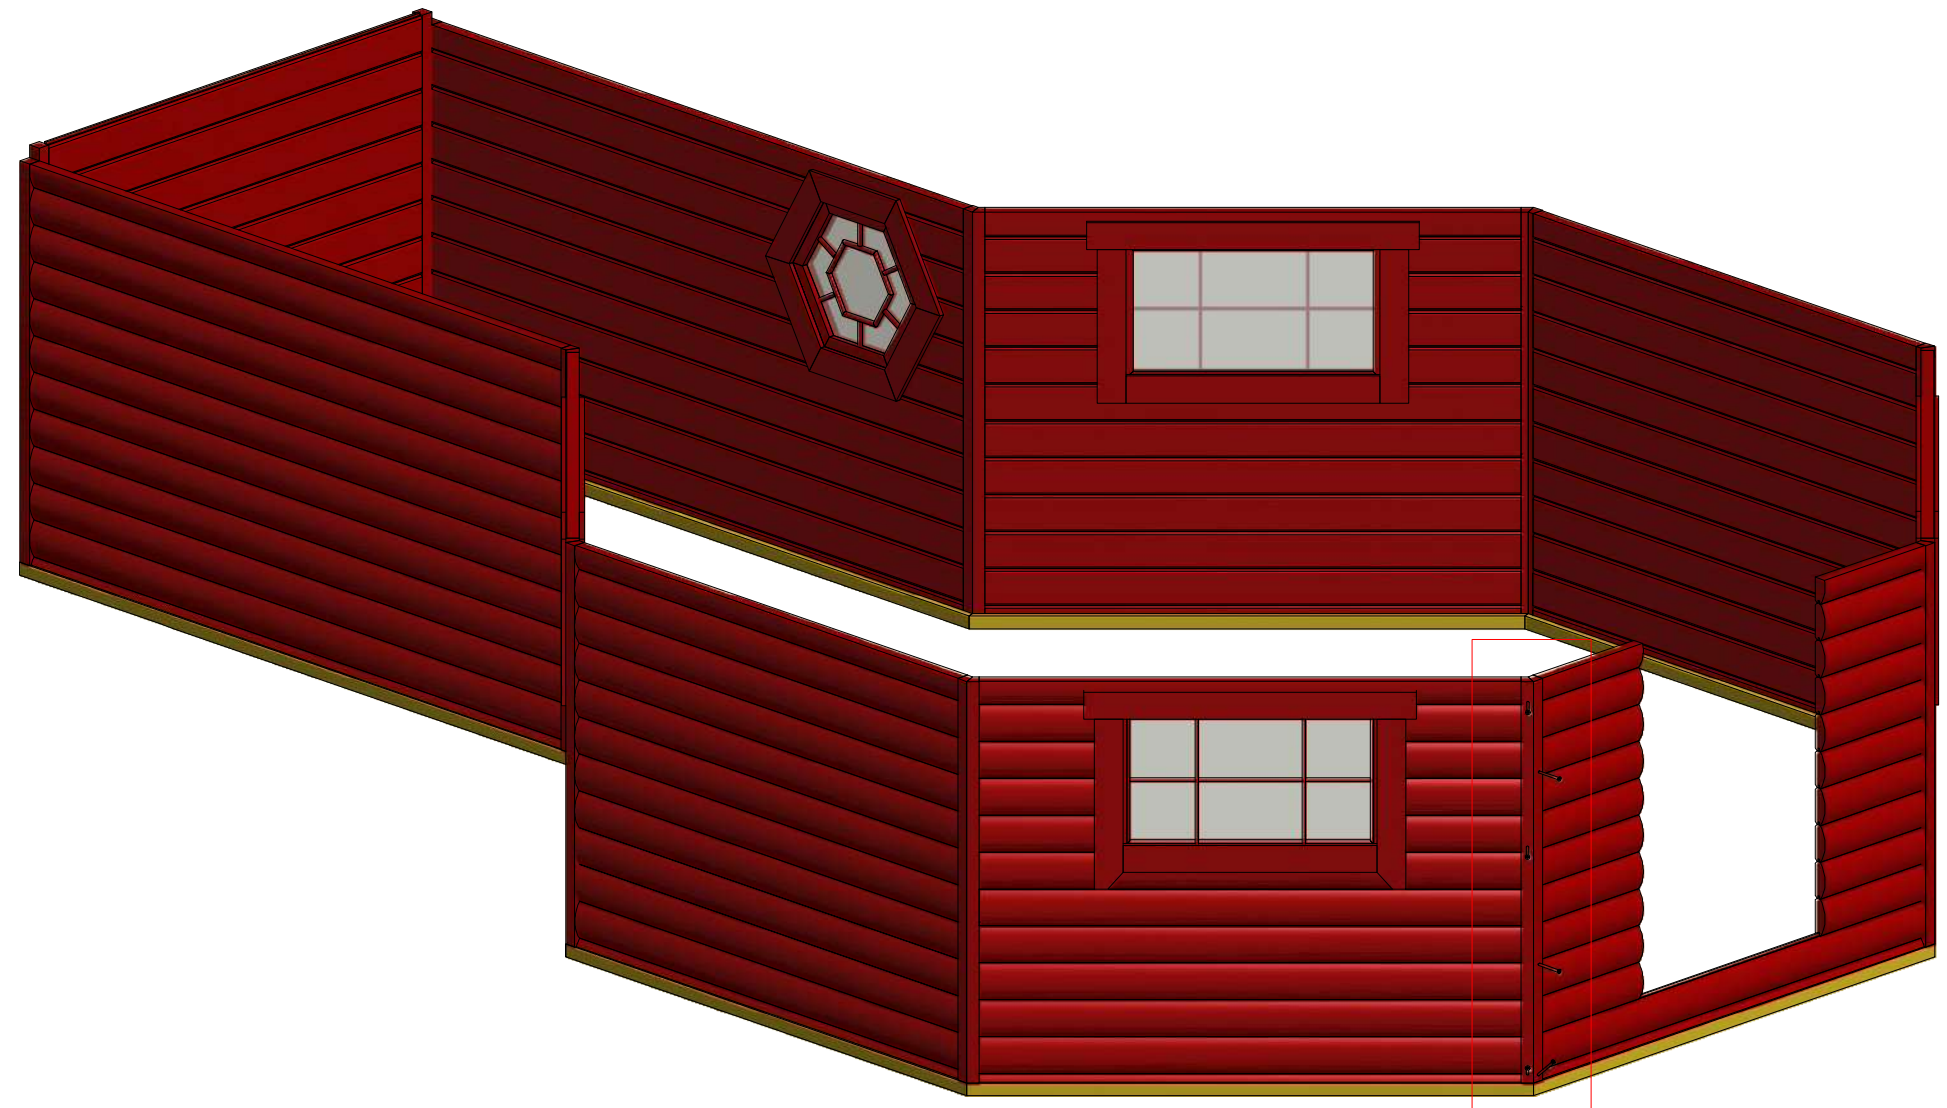

Sauna cabin 16.5 m² with extension

Sauna cabin 16.5 m² with extension

Sauna cabin 16.5 m² with extension

Sauna cabin 16.5 m² with extension

Screws

1	S1	5x100	20 pcs

Sauna cabin 16.5 m² with extension

Screws

1	S2	4x70	60

Sauna cabin 16.5 m² with extension

Screws

1	S2	4x70	36 pcs
2	S3	3.5x45	54 pcs

Sauna cabin 16.5 m² with extension

Screws

1	S2	4x70	74 pcs

Sauna cabin 16.5 m² with extension