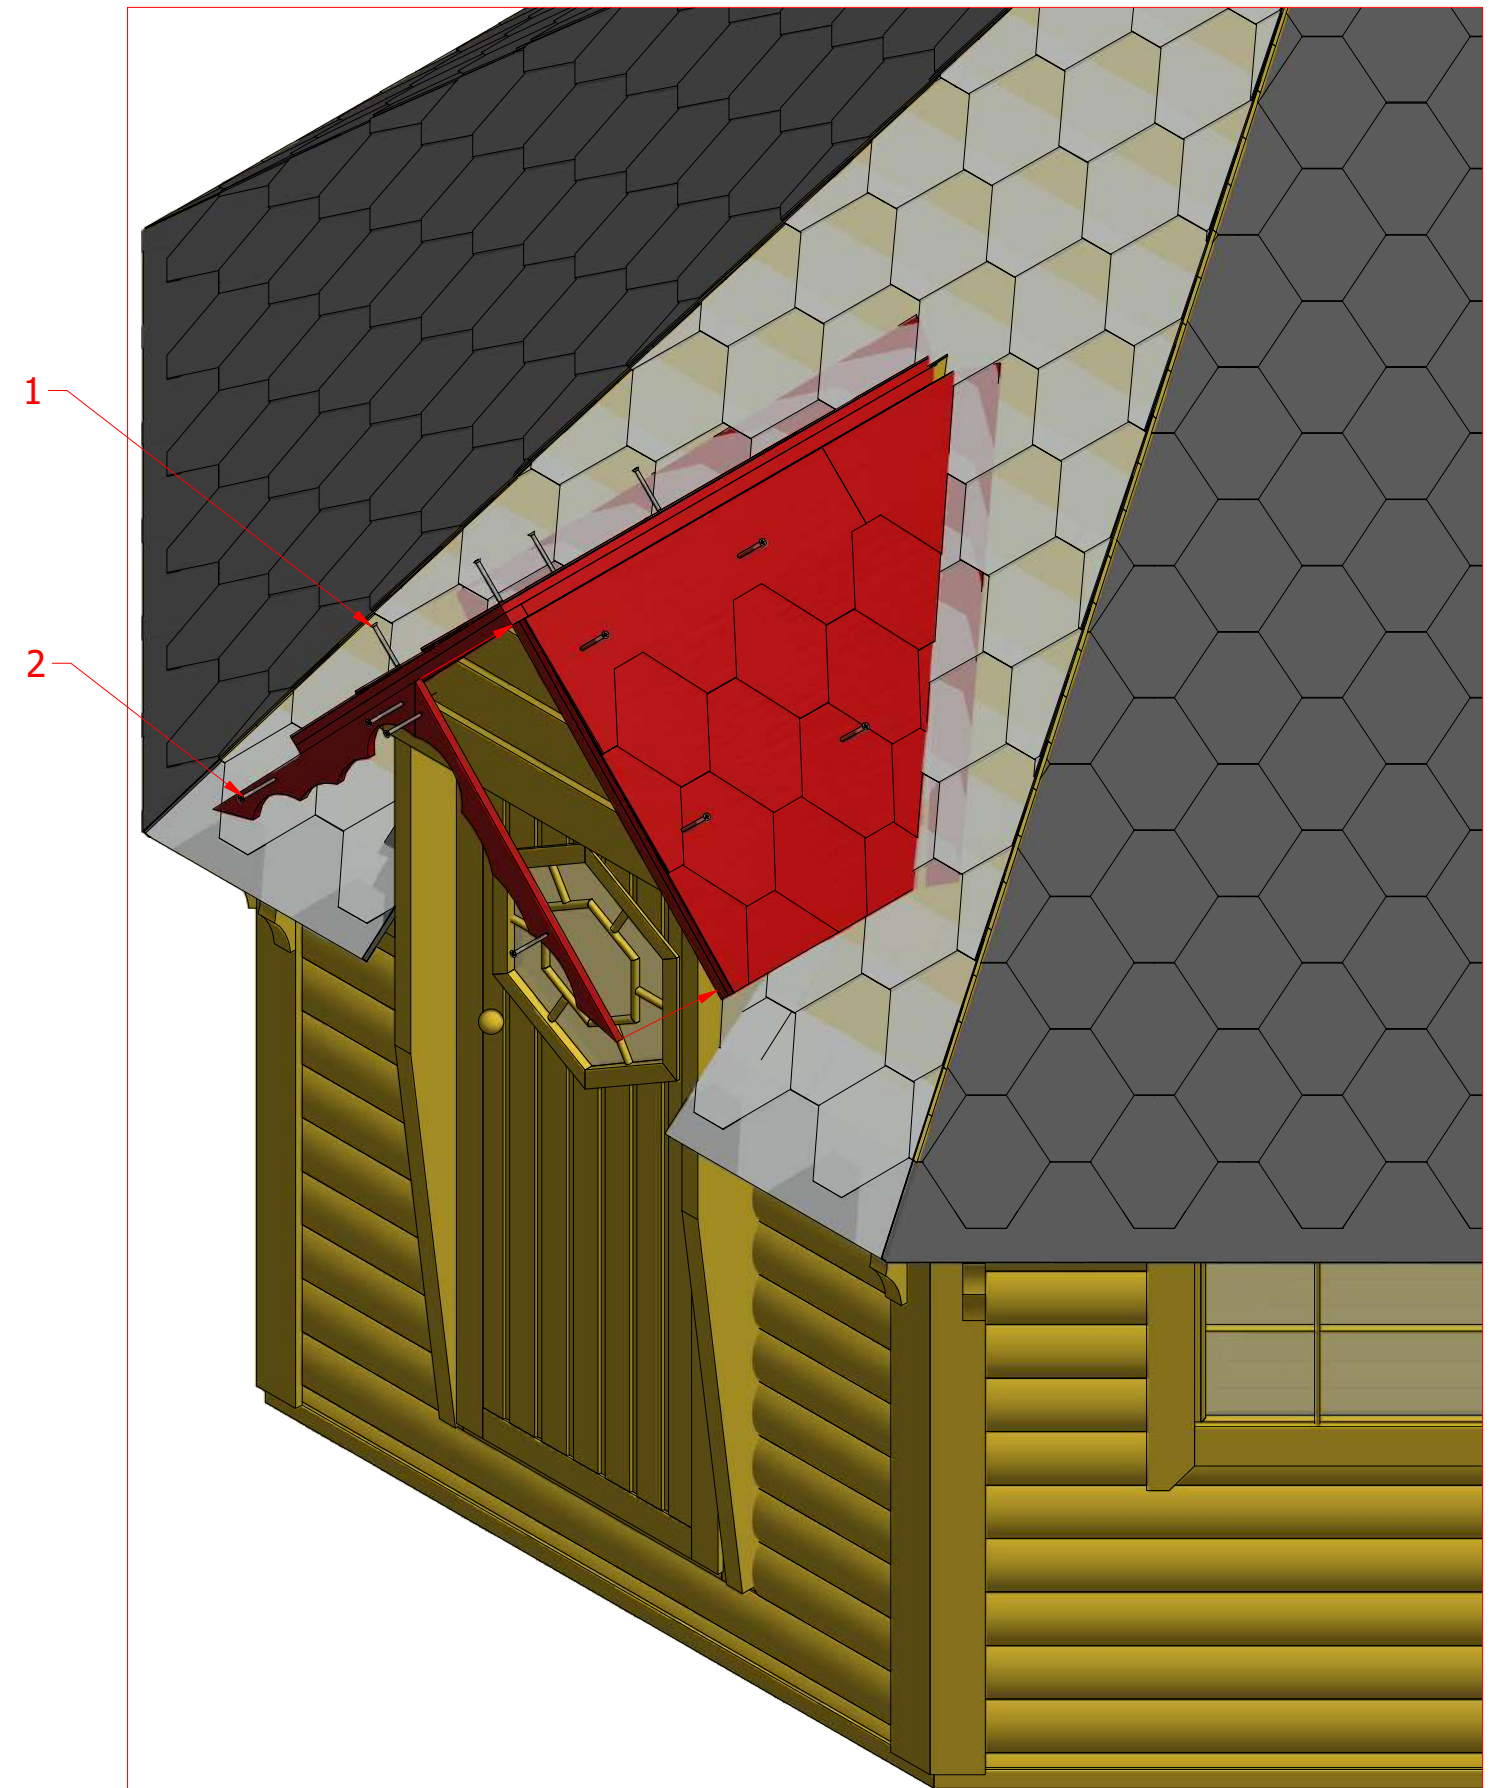

Sauna cabin 16.5 m² with extension

Screws

1	S2	4x70	8 pcs
2	S3	3.5x45	4 pcs