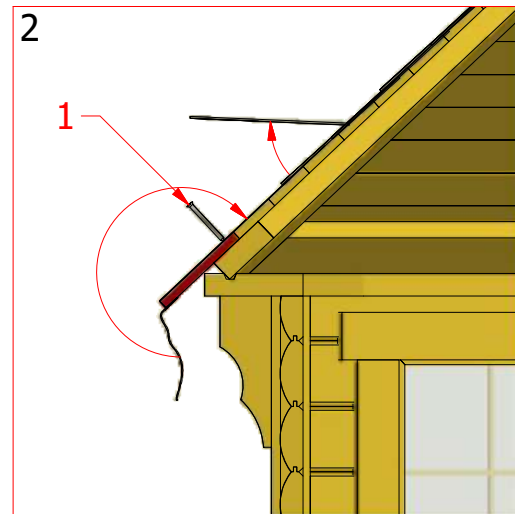

Screws

1	S2	4x70	58 pcs

Sauna cabin 16.5 m² with extension

Screws

1	S3	3.5x45	42 pcs
2	V1	2.5x25	

Sauna cabin 16.5 m² with extension

Screws

1	S2	4x70	24 pcs
---	----	------	--------