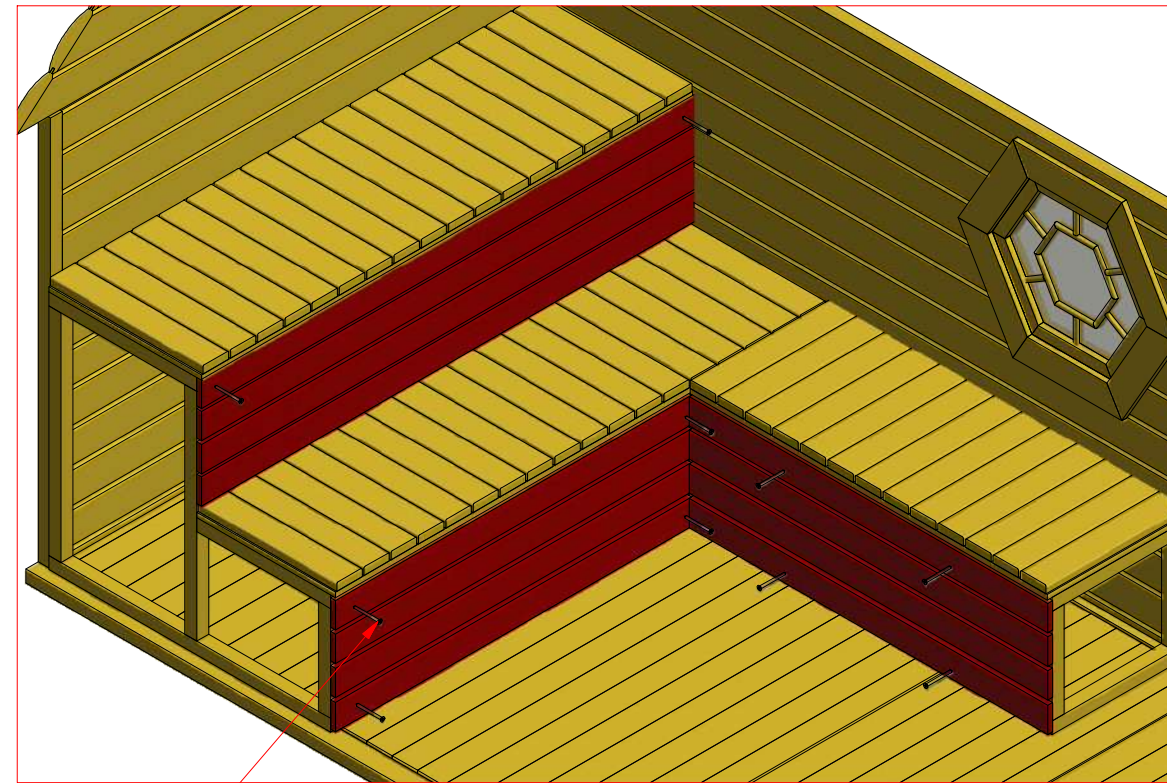

Sauna cabin 16.5 m² with extension

Screws

1	S2	4x70	15 pcs
2	S3	3.5x45	22 pcs

2