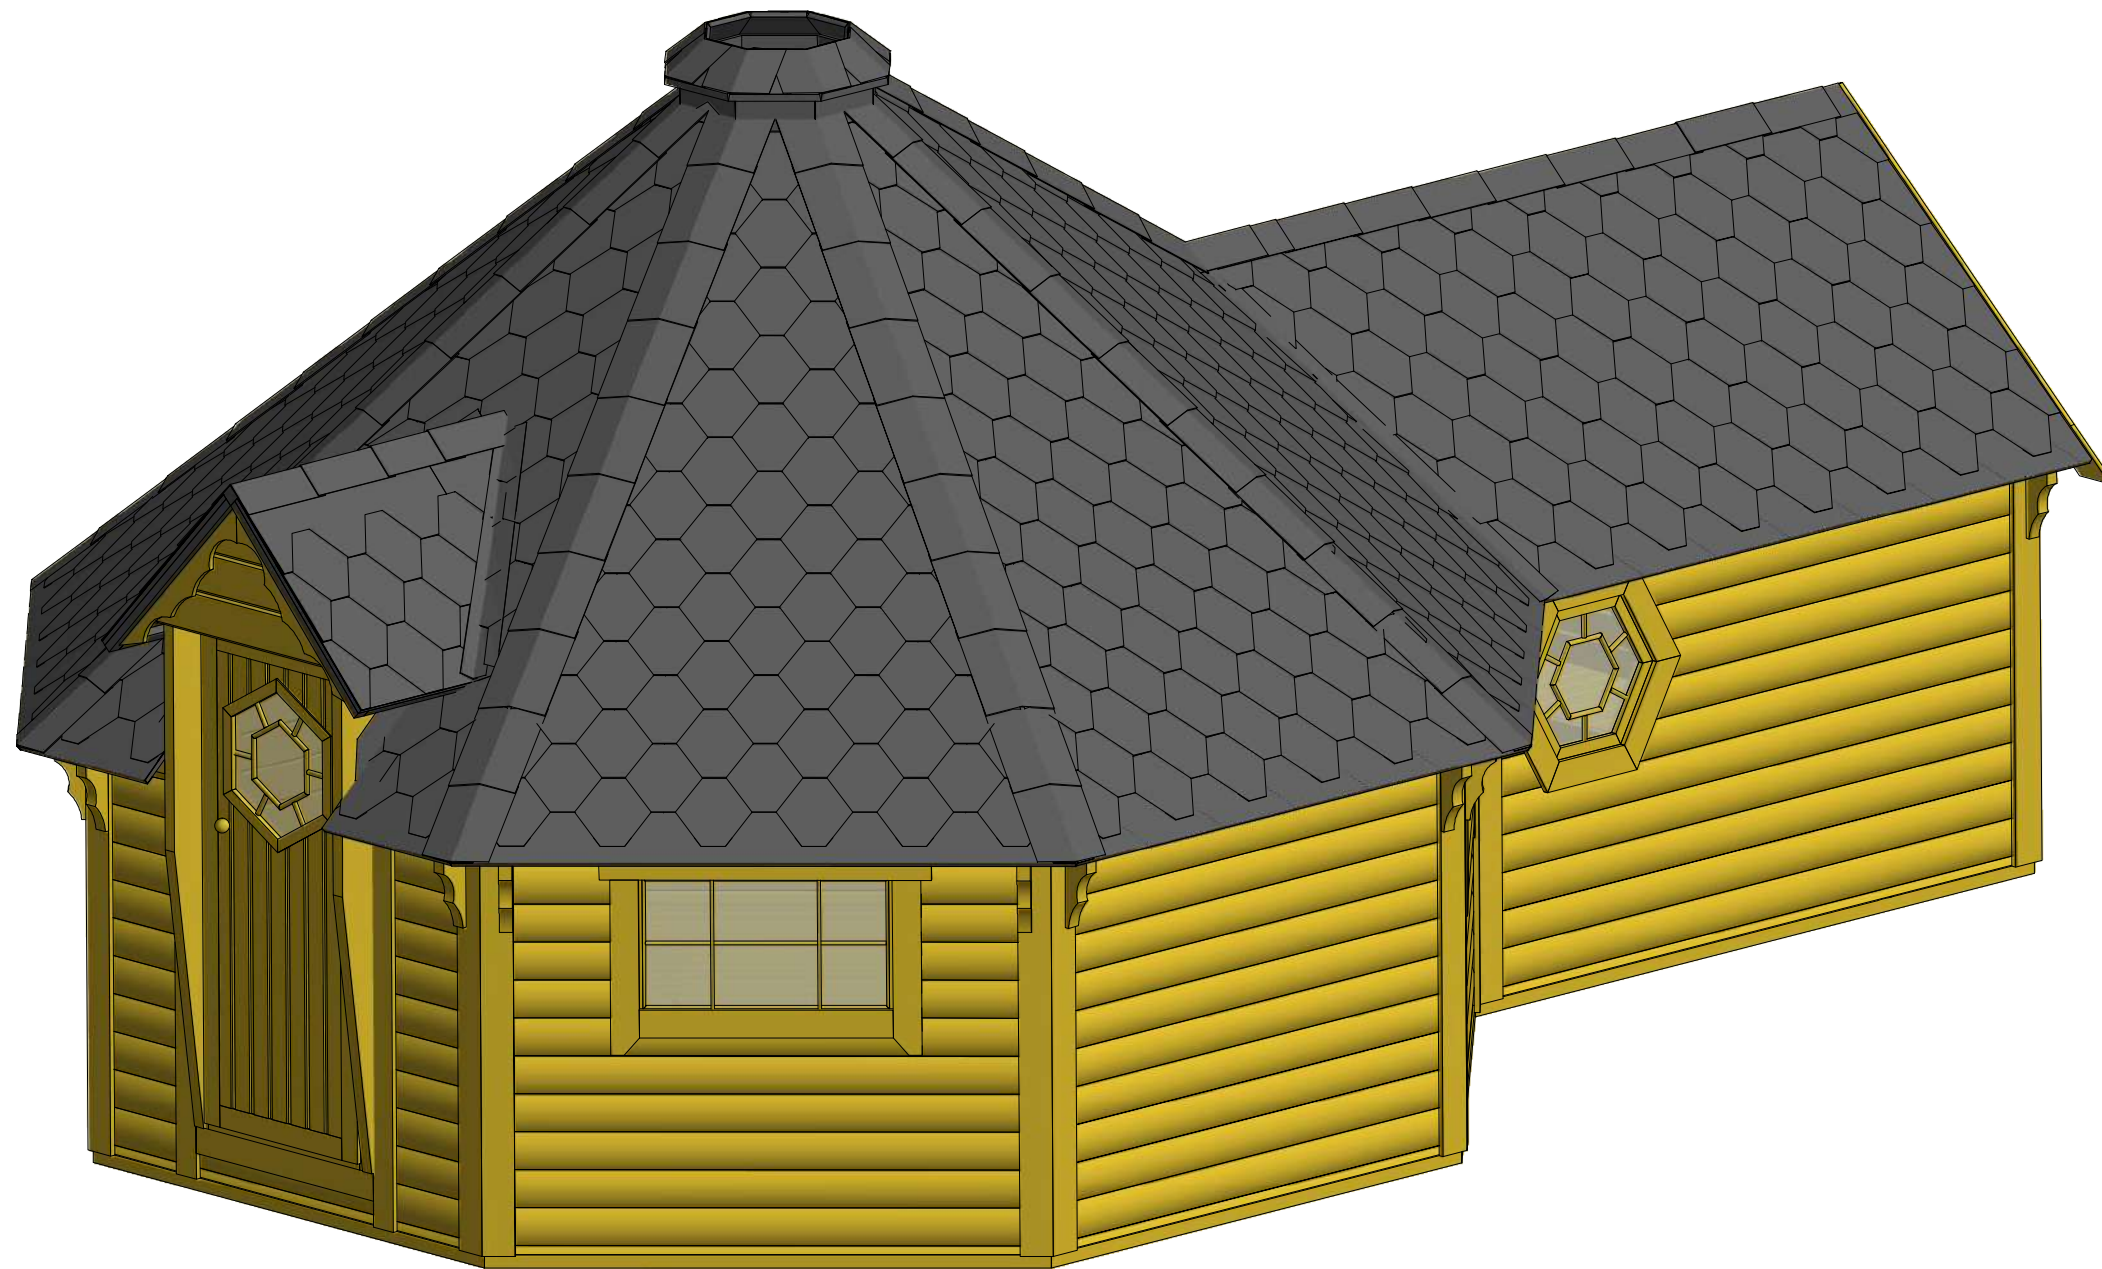

Sauna cabin 16.5 m² with extension

Sauna cabin 16.5 m² with extension

Sauna cabin 16.5 m² with extension

Sauna cabin 16.5 m² with extension

Screws

1	S1	5x100	20 pcs

Sauna cabin 16.5 m² with extension

Screws