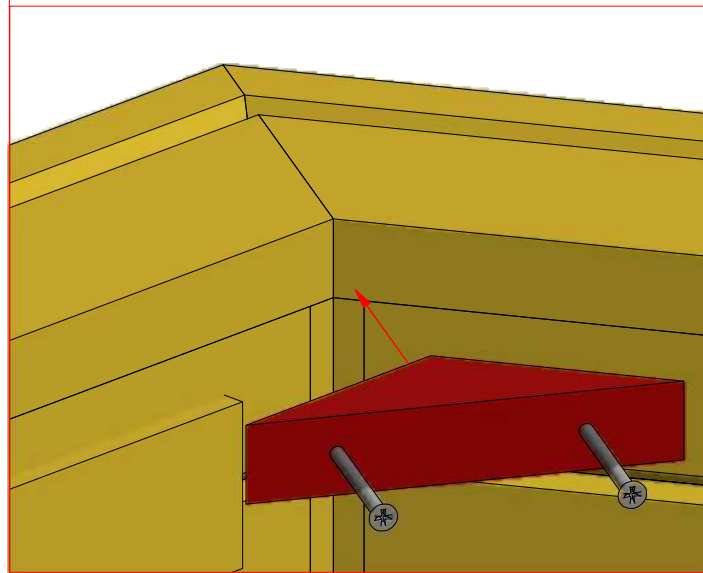

1	S2	4x70	60

Sauna cabin 16.5 m² with extension

Screws

1	S2	4x70	36 pcs
2	S3	3.5x45	54 pcs

Sauna cabin 16.5 m² with extension

Screws

1	S2	4x70	74 pcs

Sauna cabin 16.5 m² with extension

Screws

1	S1	5x100	2 pcs

Sauna cabin 16.5 m² with extension

Screws

1	S2	4x70	18pcs

1

~60

Sauna cabin 16.5 m² with extension