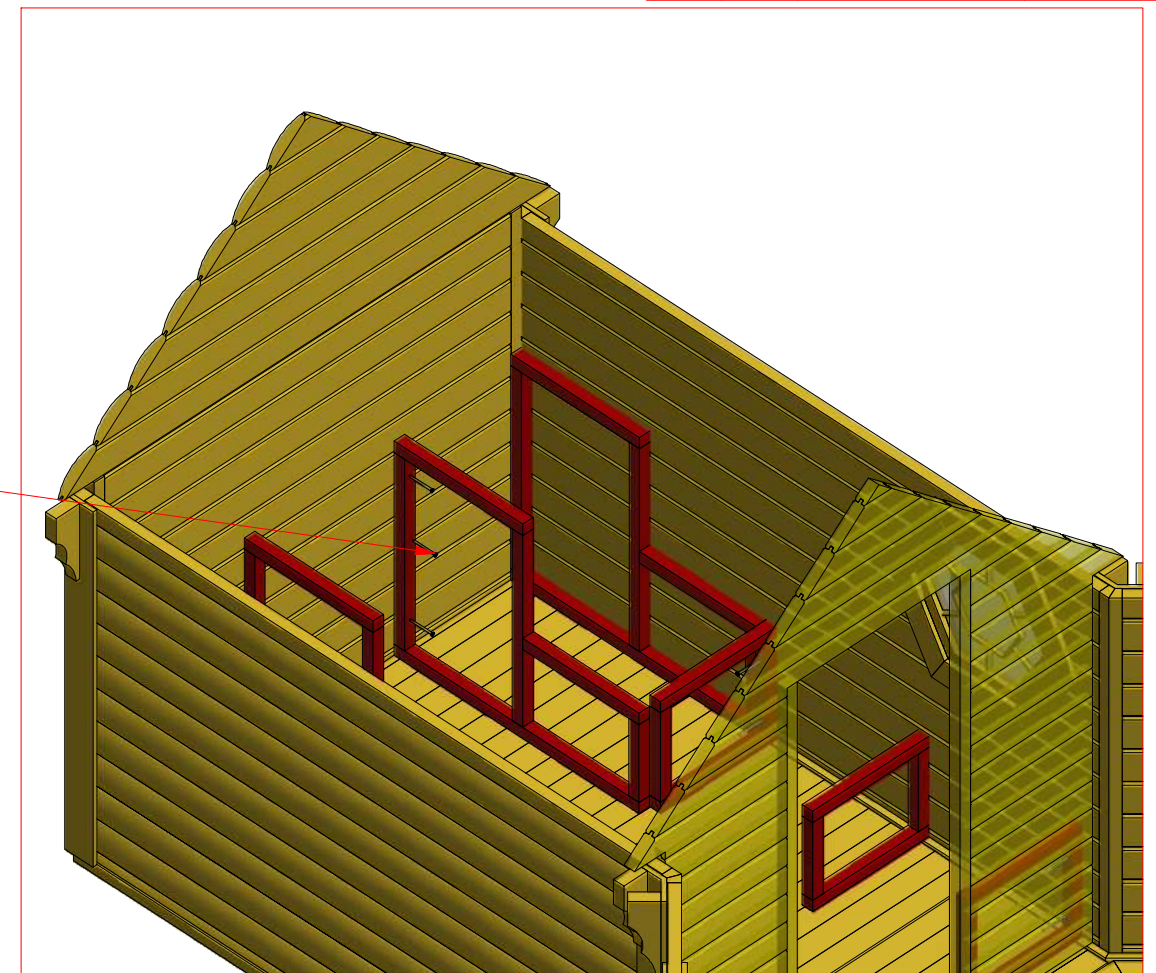

Screws

1	S2	4x70	58 pcs

Sauna cabin 16.5 m² with extension

Screws

1	S3	3.5x45	42 pcs
2	V1	2.5x25	

Sauna cabin 16.5 m² with extension

Screws

1	S2	4x70	24 pcs
---	----	------	--------

Sauna cabin 16.5 m² with extension

Screws

1	S2	4x70	15 pcs
2	S3	3.5x45	22 pcs

2

1

Sauna cabin 16.5 m² with extension

Screws

1	S3	3.5x45	40 pcs