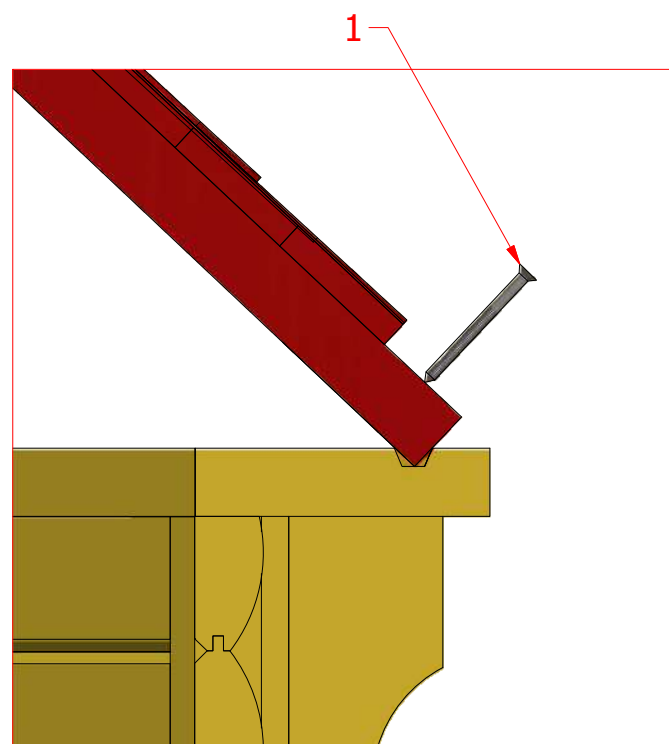

Sauna cabin 16.5 m² with extension

Screws

1	S2	4x70	58 pcs