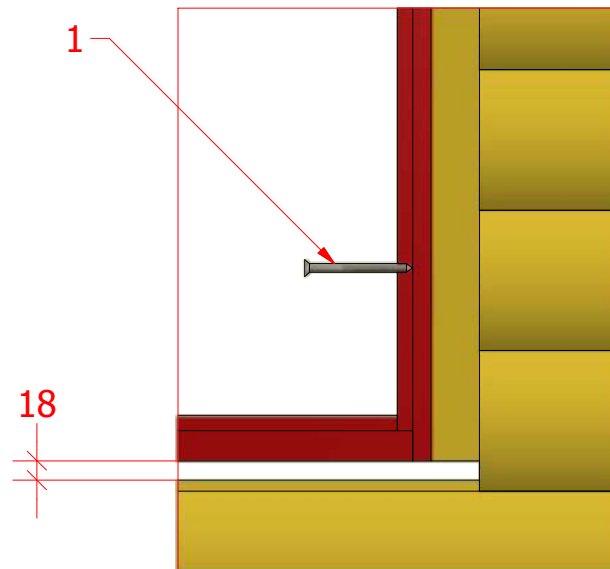

Screws

1	S2	4x70	8 pcs
2	S3	3.5x45	4 pcs

Sauna cabin 16.5 m² with extension

Screws

1	S2	4x70	8 pcs

1

2

Sauna cabin 16.5 m² with extension