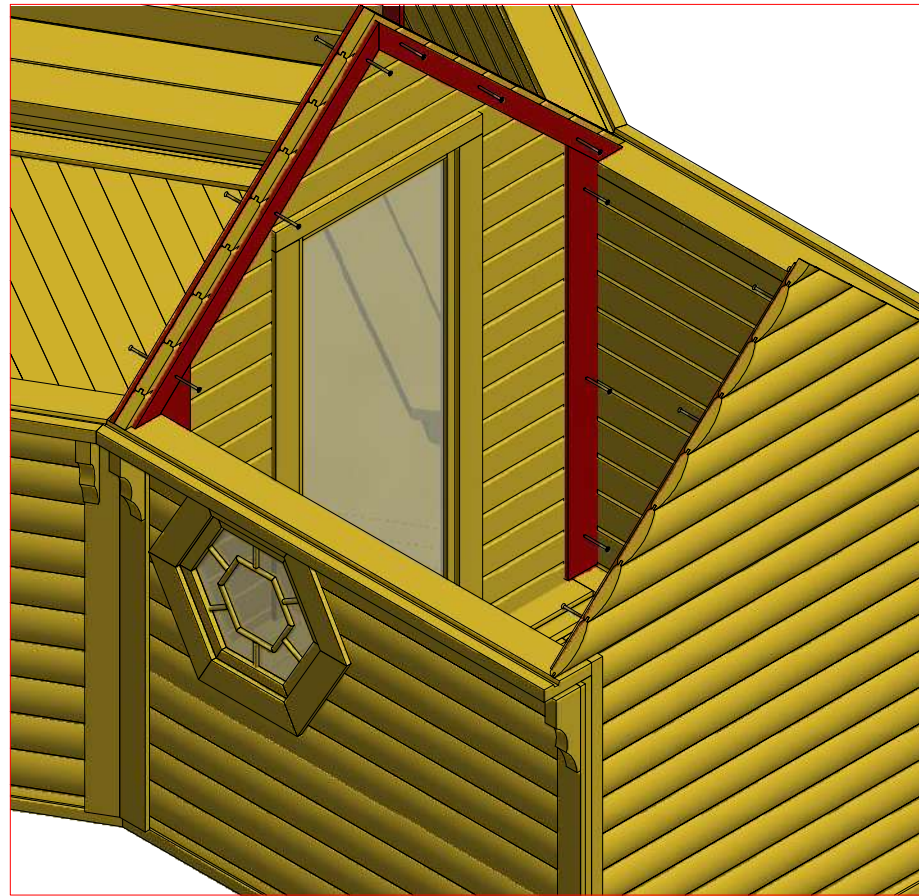

Sauna cabin 16.5 m² with extension

Screws

1	S3	3.5x45	87 pcs