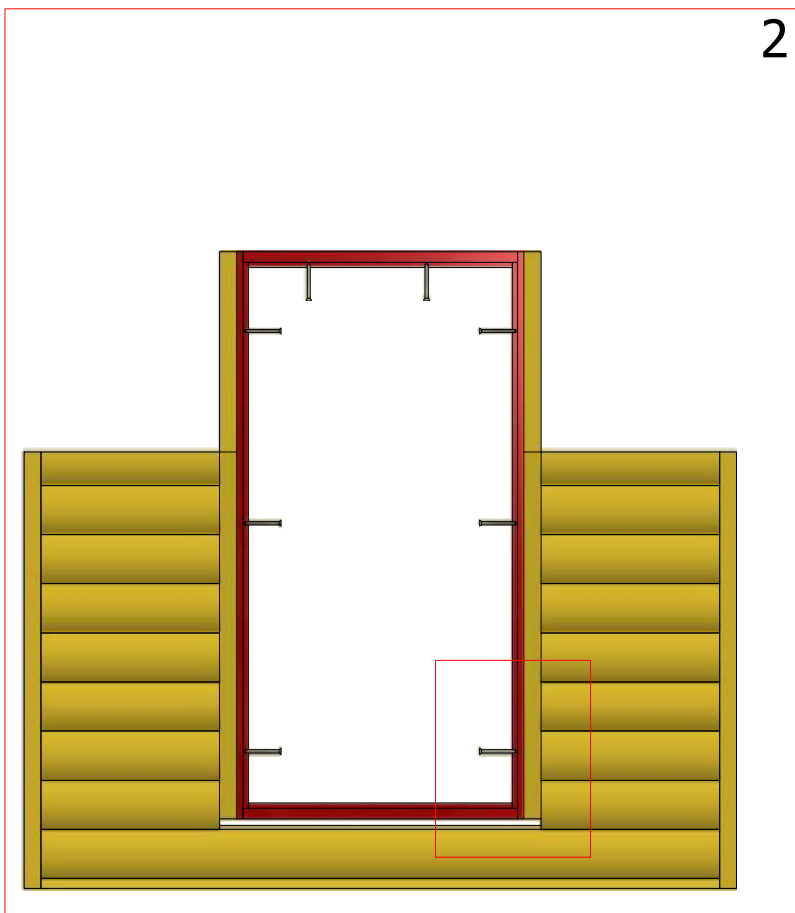

1	S2	4x70	10 pcs

Sauna cabin 16.5 m² with extension

Screws

1	S3	3.5x45	32 pcs

Sauna cabin 16.5 m² with extension

Screws

1	S2	4x70	16 pcs

Sauna cabin 16.5 m² with extension

Screws

1	S2	4x70	8 pcs
2	S3	3.5x45	4 pcs

Sauna cabin 16.5 m² with extension

Screws

1	S2	4x70	8 pcs

1

2

Sauna cabin 16.5 m² with extension

Screws

1	S3	3.5x45	87 pcs

Sauna cabin 16.5 m² with extension

Screws

1	S3	3.5x45	36 pcs

Sauna cabin 16.5 m² with extension

Screws

1	S2	4x70	6 pcs
2	V1	2.5x25	