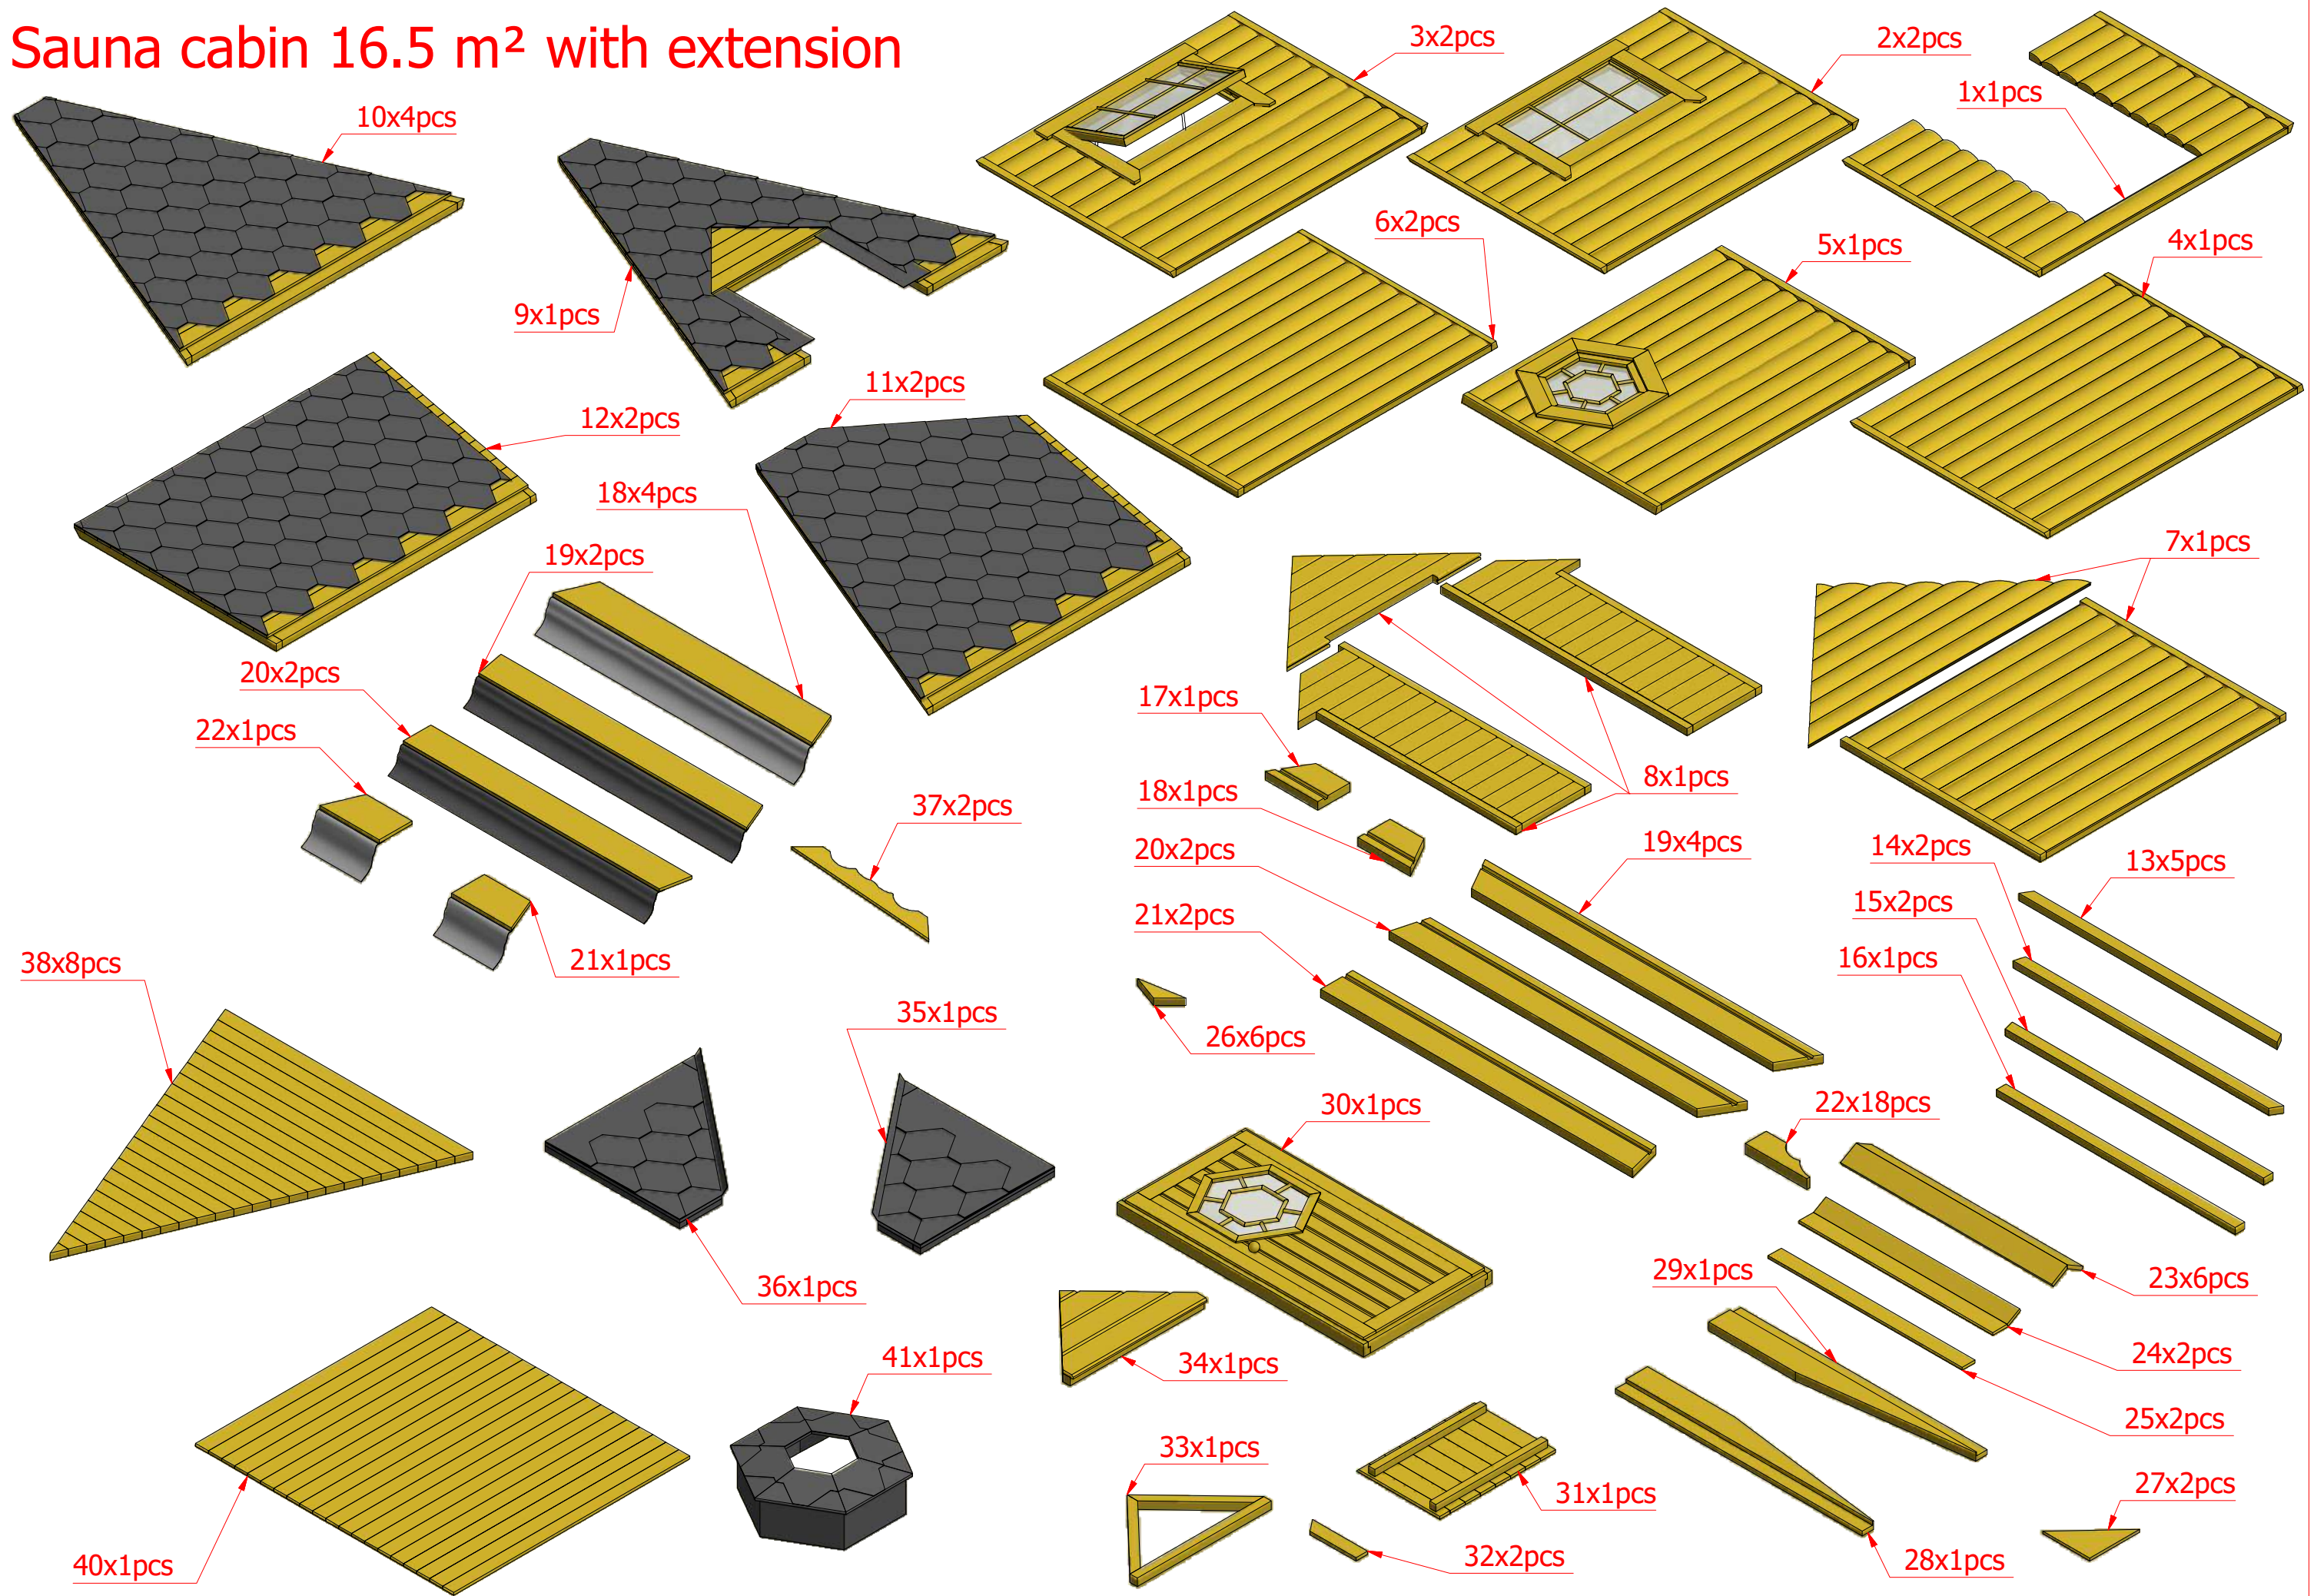

Sauna cabin 16.5 m² with extension

Sauna cabin 16.5 m² with extension

Sauna cabin 16.5 m² with extension

Sauna cabin 16.5 m² with extension

Screws

1	S1	5x100	20 pcs

Sauna cabin 16.5 m² with extension

Screws

1	S2	4x70	60

Sauna cabin 16.5 m² with extension

Screws

1	S2	4x70	36 pcs
2	S3	3.5x45	54 pcs

Sauna cabin 16.5 m² with extension

Screws

1	S2	4x70	74 pcs

Sauna cabin 16.5 m² with extension