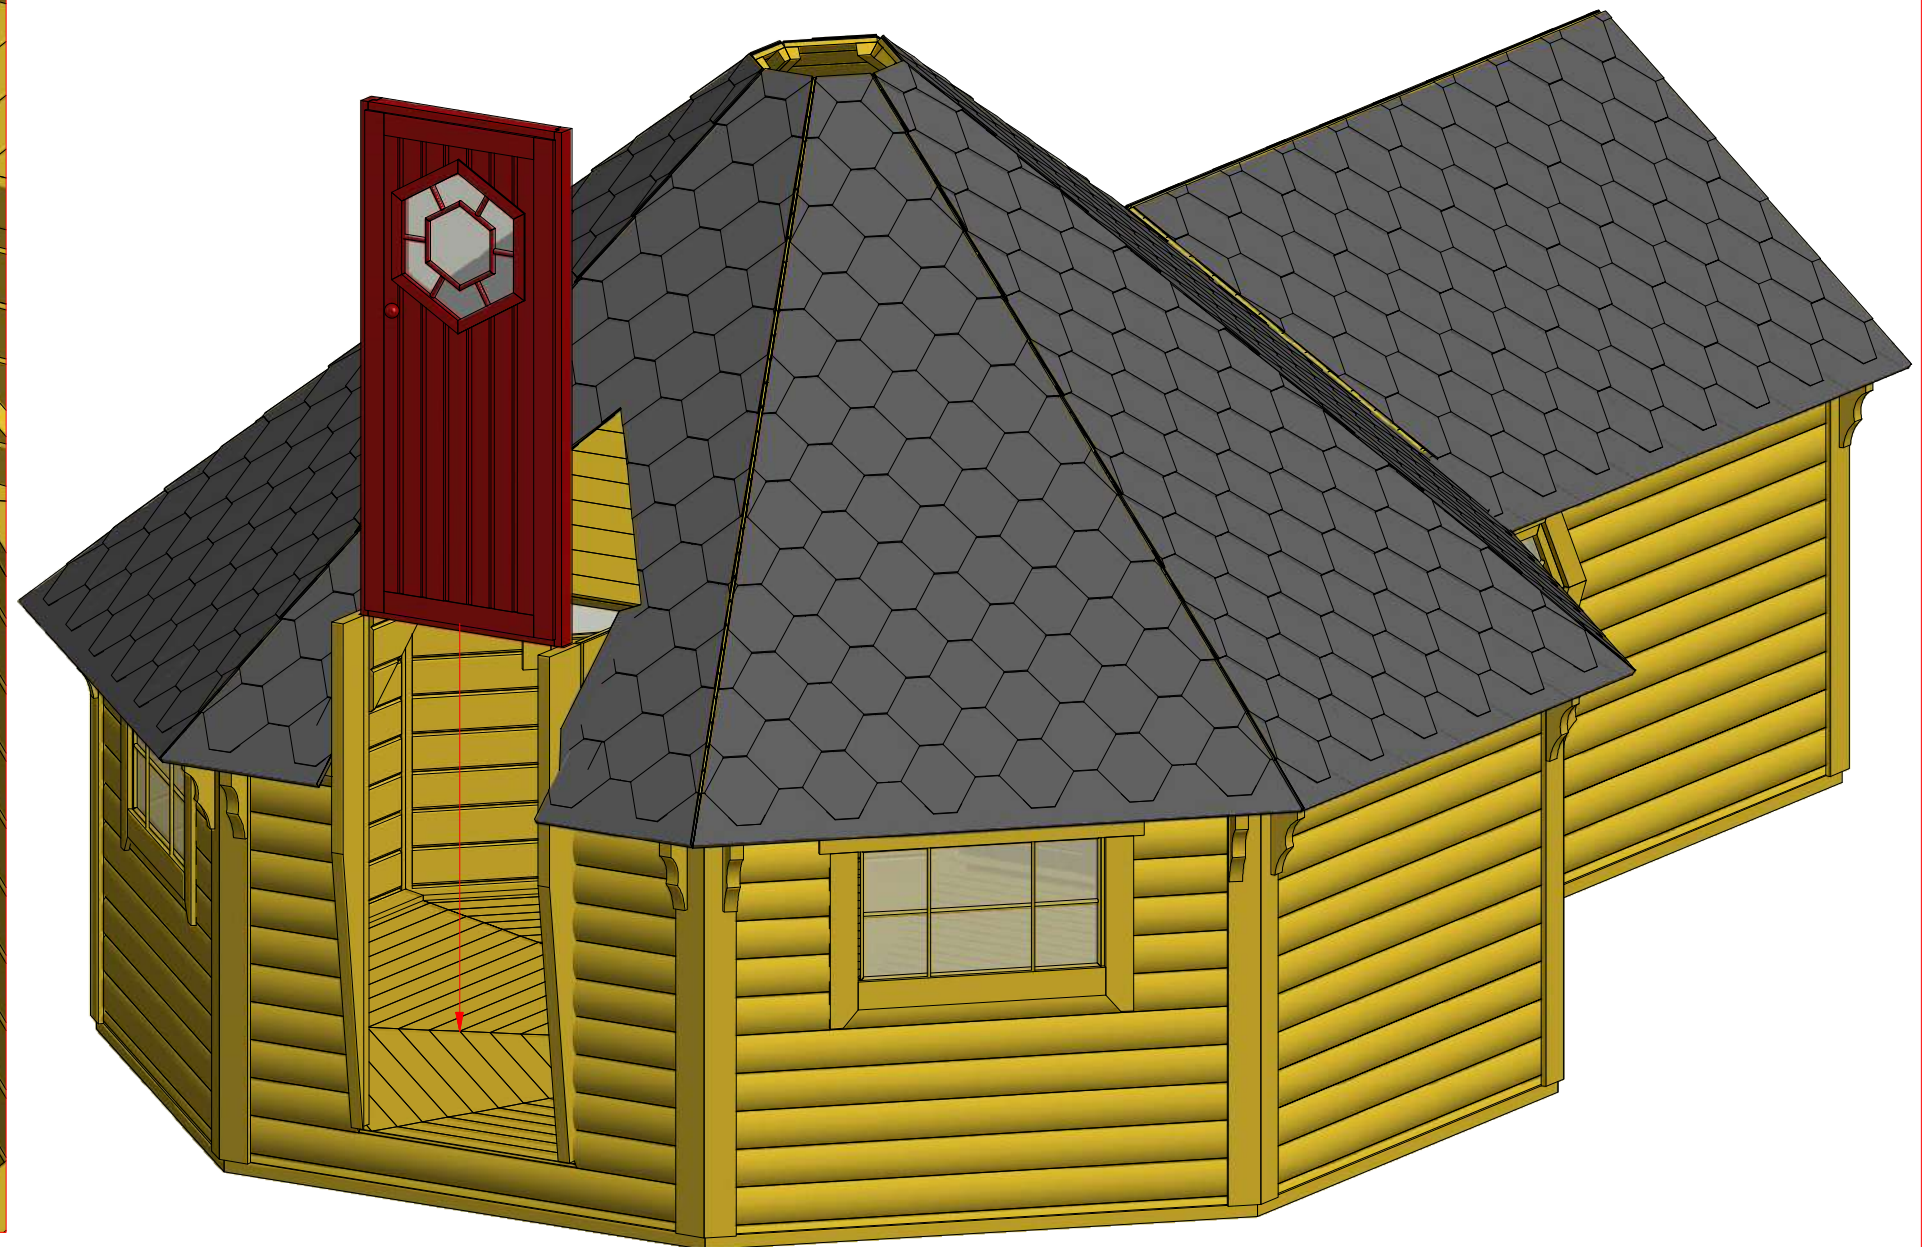

Sauna cabin 16.5 m² with extension

Screws

1	S3	3.5x45	32 pcs