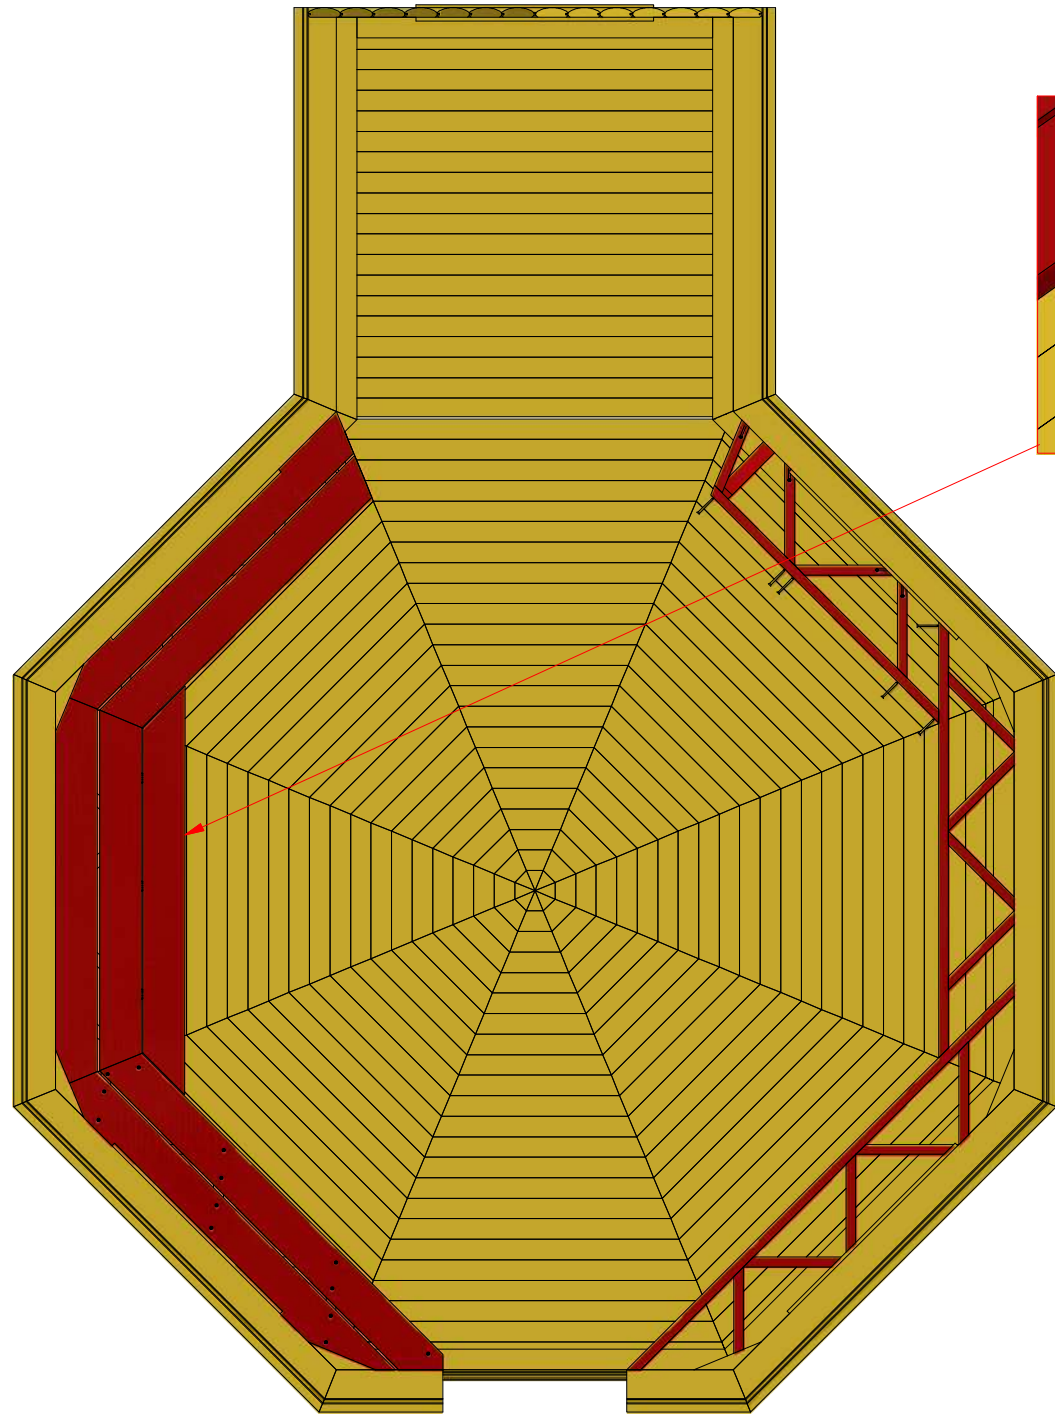

Sauna cabin 16.5 m² with extension

Screws

1	S2	4x70	15 pcs
2	S3	3.5x45	22 pcs

2

1

Sauna cabin 16.5 m² with extension

Screws

1	S3	3.5x45	40 pcs

Sauna cabin 16.5 m² with extension

Screws

1	S2	4x70	144 pcs
2	S3	3.5x45	40 pcs

2

1

333

Sauna cabin 16.5 m² with extension

Screws