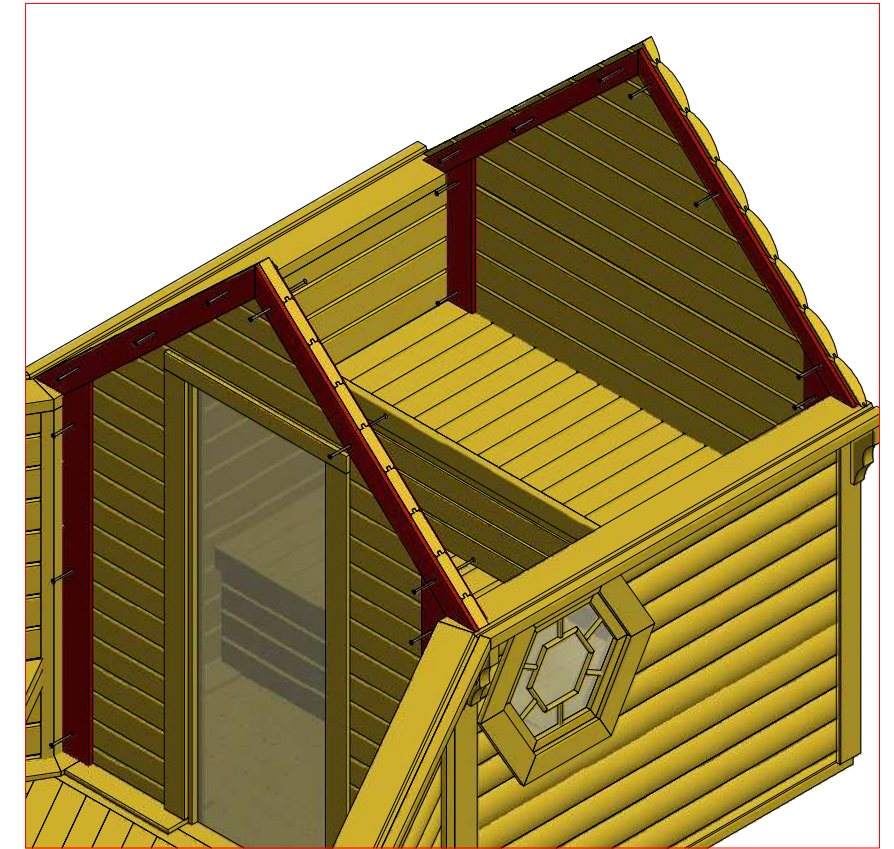

Sauna cabin 16.5 m² with extension

Screws

1	S3	3.5x45	87 pcs