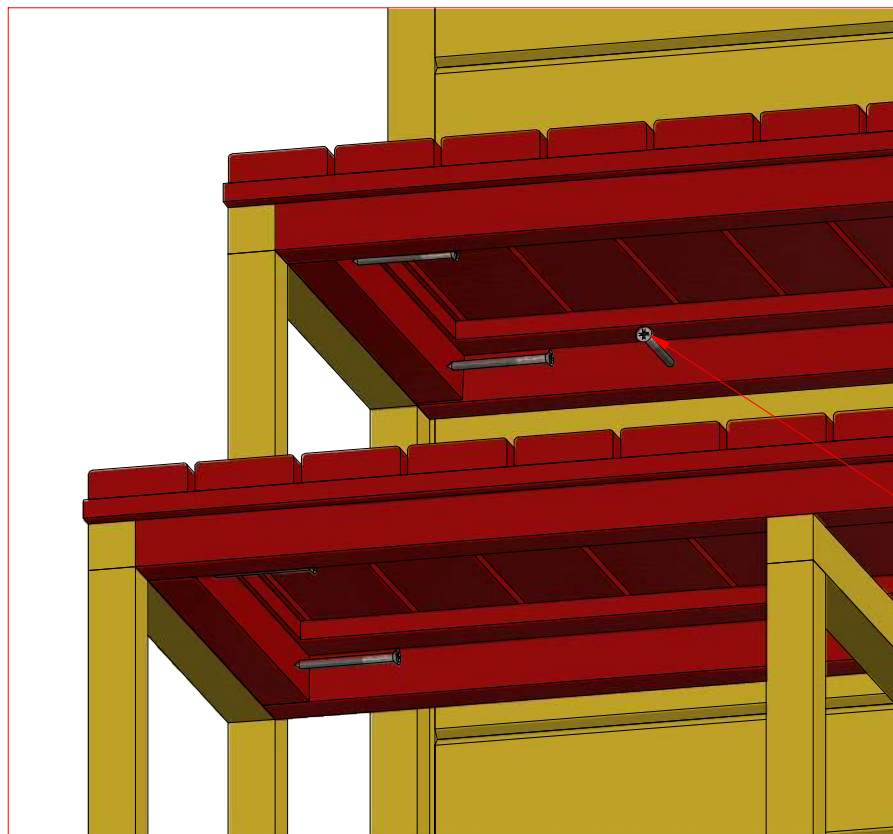

Screws

1	S2	4x70	58 pcs

Sauna cabin 16.5 m² with extension

Screws

1	S3	3.5x45	42 pcs
2	V1	2.5x25	

Sauna cabin 16.5 m² with extension

Screws

1	S2	4x70	24 pcs
---	----	------	--------

Sauna cabin 16.5 m² with extension

Screws

1	S2	4x70	15 pcs
2	S3	3.5x45	22 pcs

2

1

Sauna cabin 16.5 m² with extension

Screws

1	S3	3.5x45	40 pcs