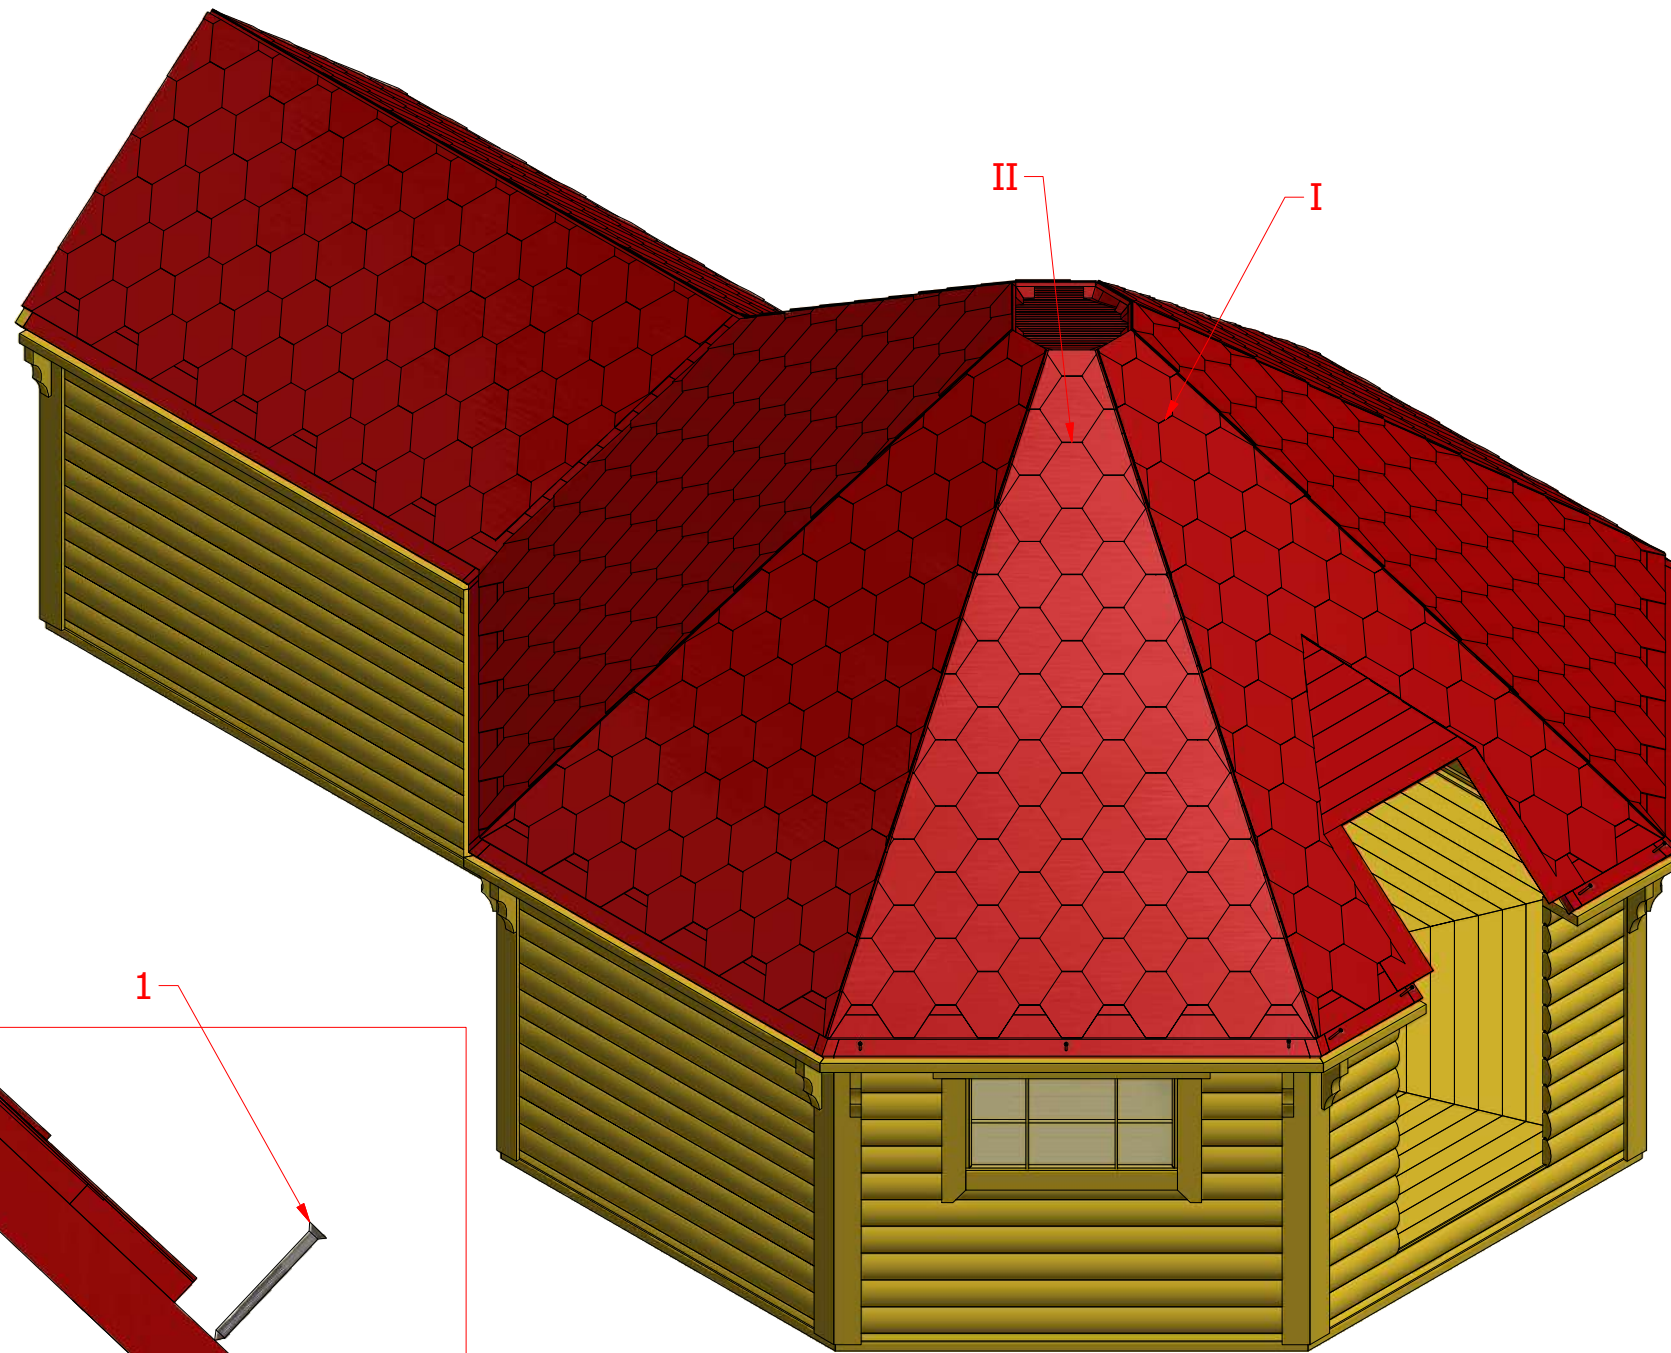

Sauna cabin 16.5 m² with extension

Screws

1	S2	4x70	58 pcs