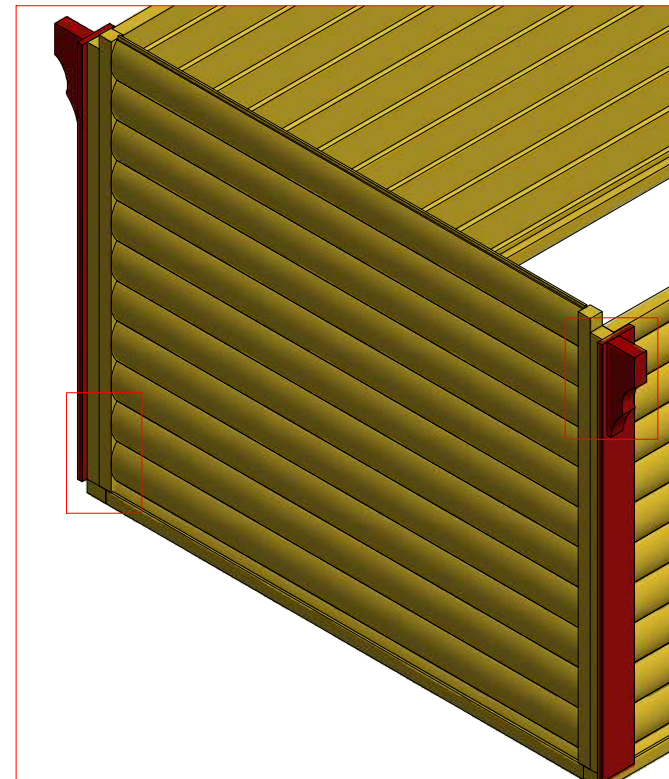

Sauna cabin 16.5 m² with extension

Sauna cabin 16.5 m² with extension

Sauna cabin 16.5 m² with extension

Sauna cabin 16.5 m² with extension

Screws

1	S1	5x100	20 pcs

Sauna cabin 16.5 m² with extension

Screws

1	S2	4x70	60

Sauna cabin 16.5 m² with extension

Screws

1	S2	4x70	36 pcs
2	S3	3.5x45	54 pcs

Sauna cabin 16.5 m² with extension

Screws

1	S2	4x70	74 pcs

Sauna cabin 16.5 m² with extension