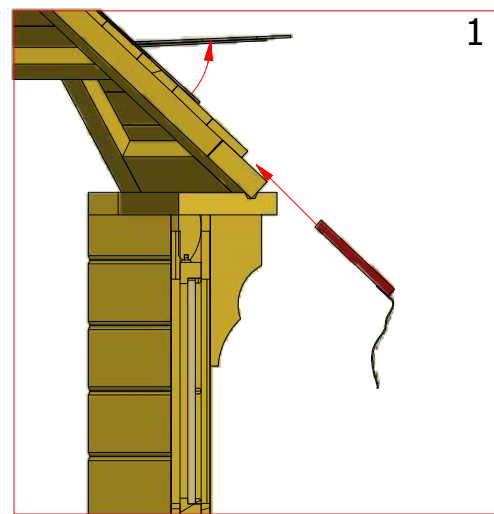

Screws

1	S2	4x70	58 pcs

Sauna cabin 16.5 m² with extension

Screws

1	S3	3.5x45	42 pcs
2	V1	2.5x25	

Sauna cabin 16.5 m² with extension

Screws

1	S2	4x70	24 pcs
---	----	------	--------