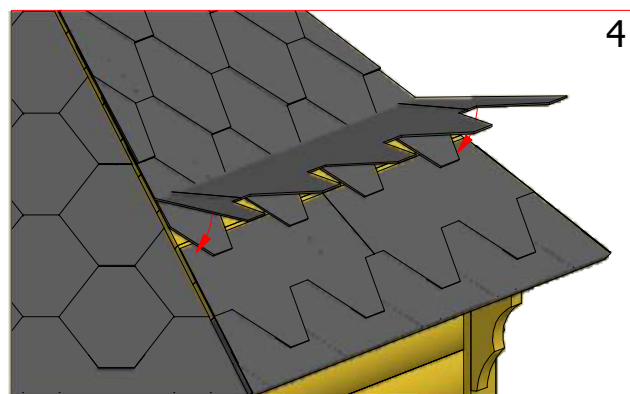

Screws

1	S2	4x70	58 pcs

Sauna cabin 16.5 m² with extension

Screws

1	S3	3.5x45	42 pcs
2	V1	2.5x25	

Sauna cabin 16.5 m² with extension

Screws

1	S2	4x70	24 pcs
---	----	------	--------