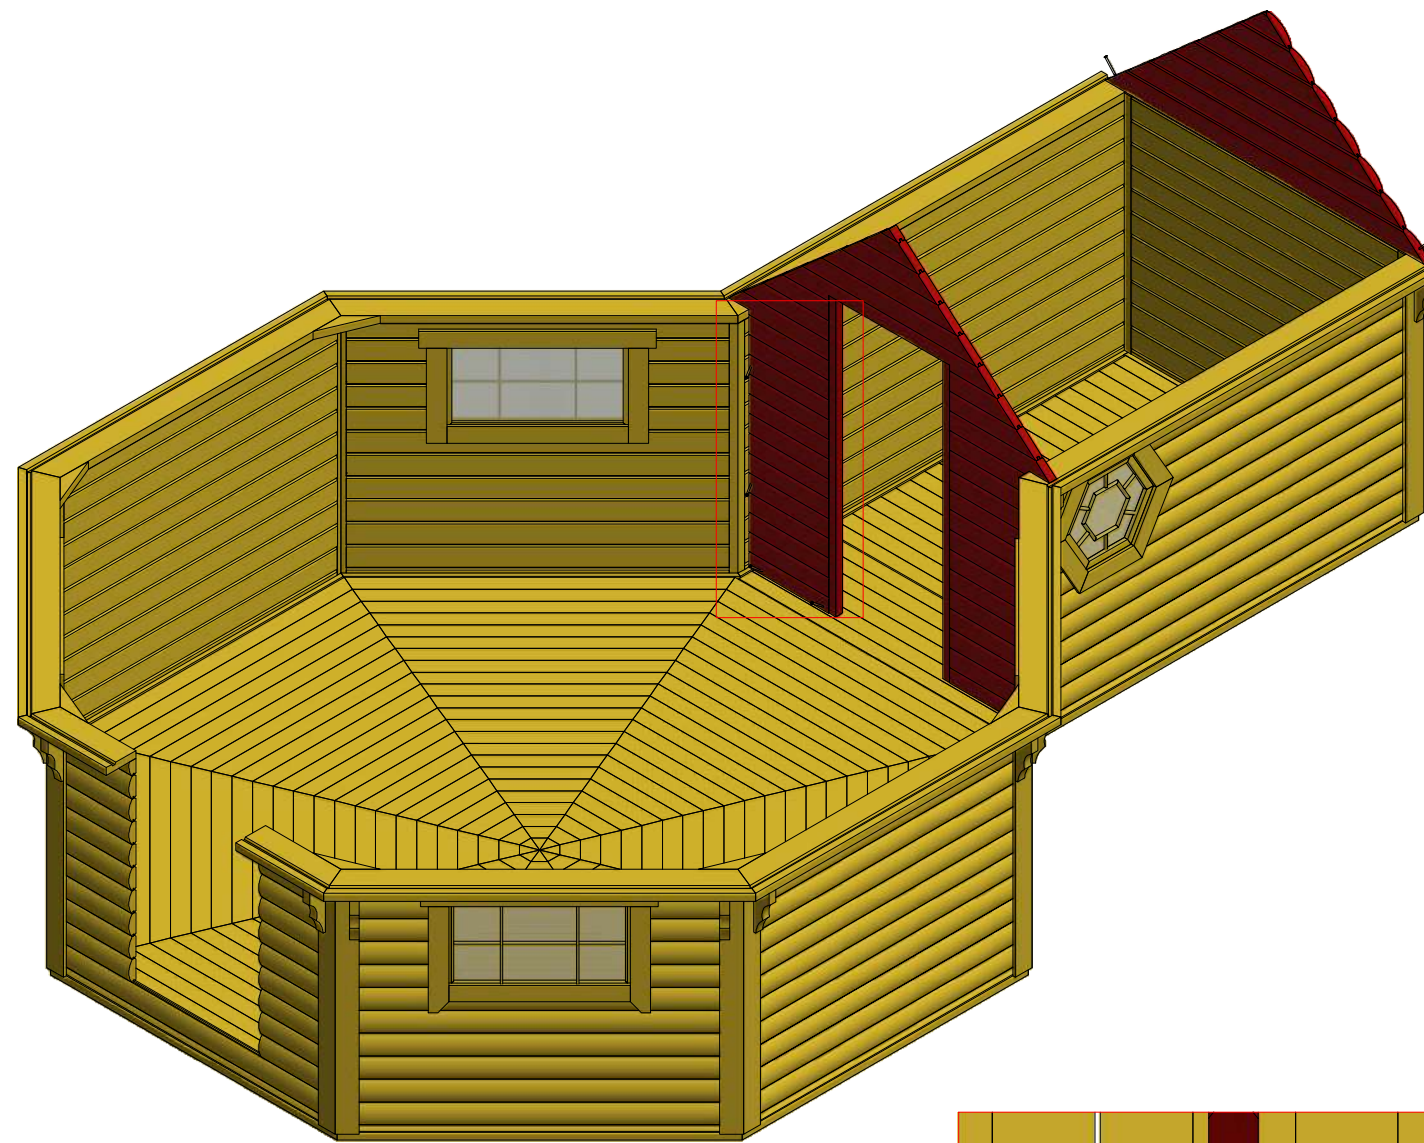

Screws

1	S1	5x100	2 pcs

Sauna cabin 16.5 m² with extension

Screws

1	S2	4x70	18pcs

1

~60

Sauna cabin 16.5 m² with extension