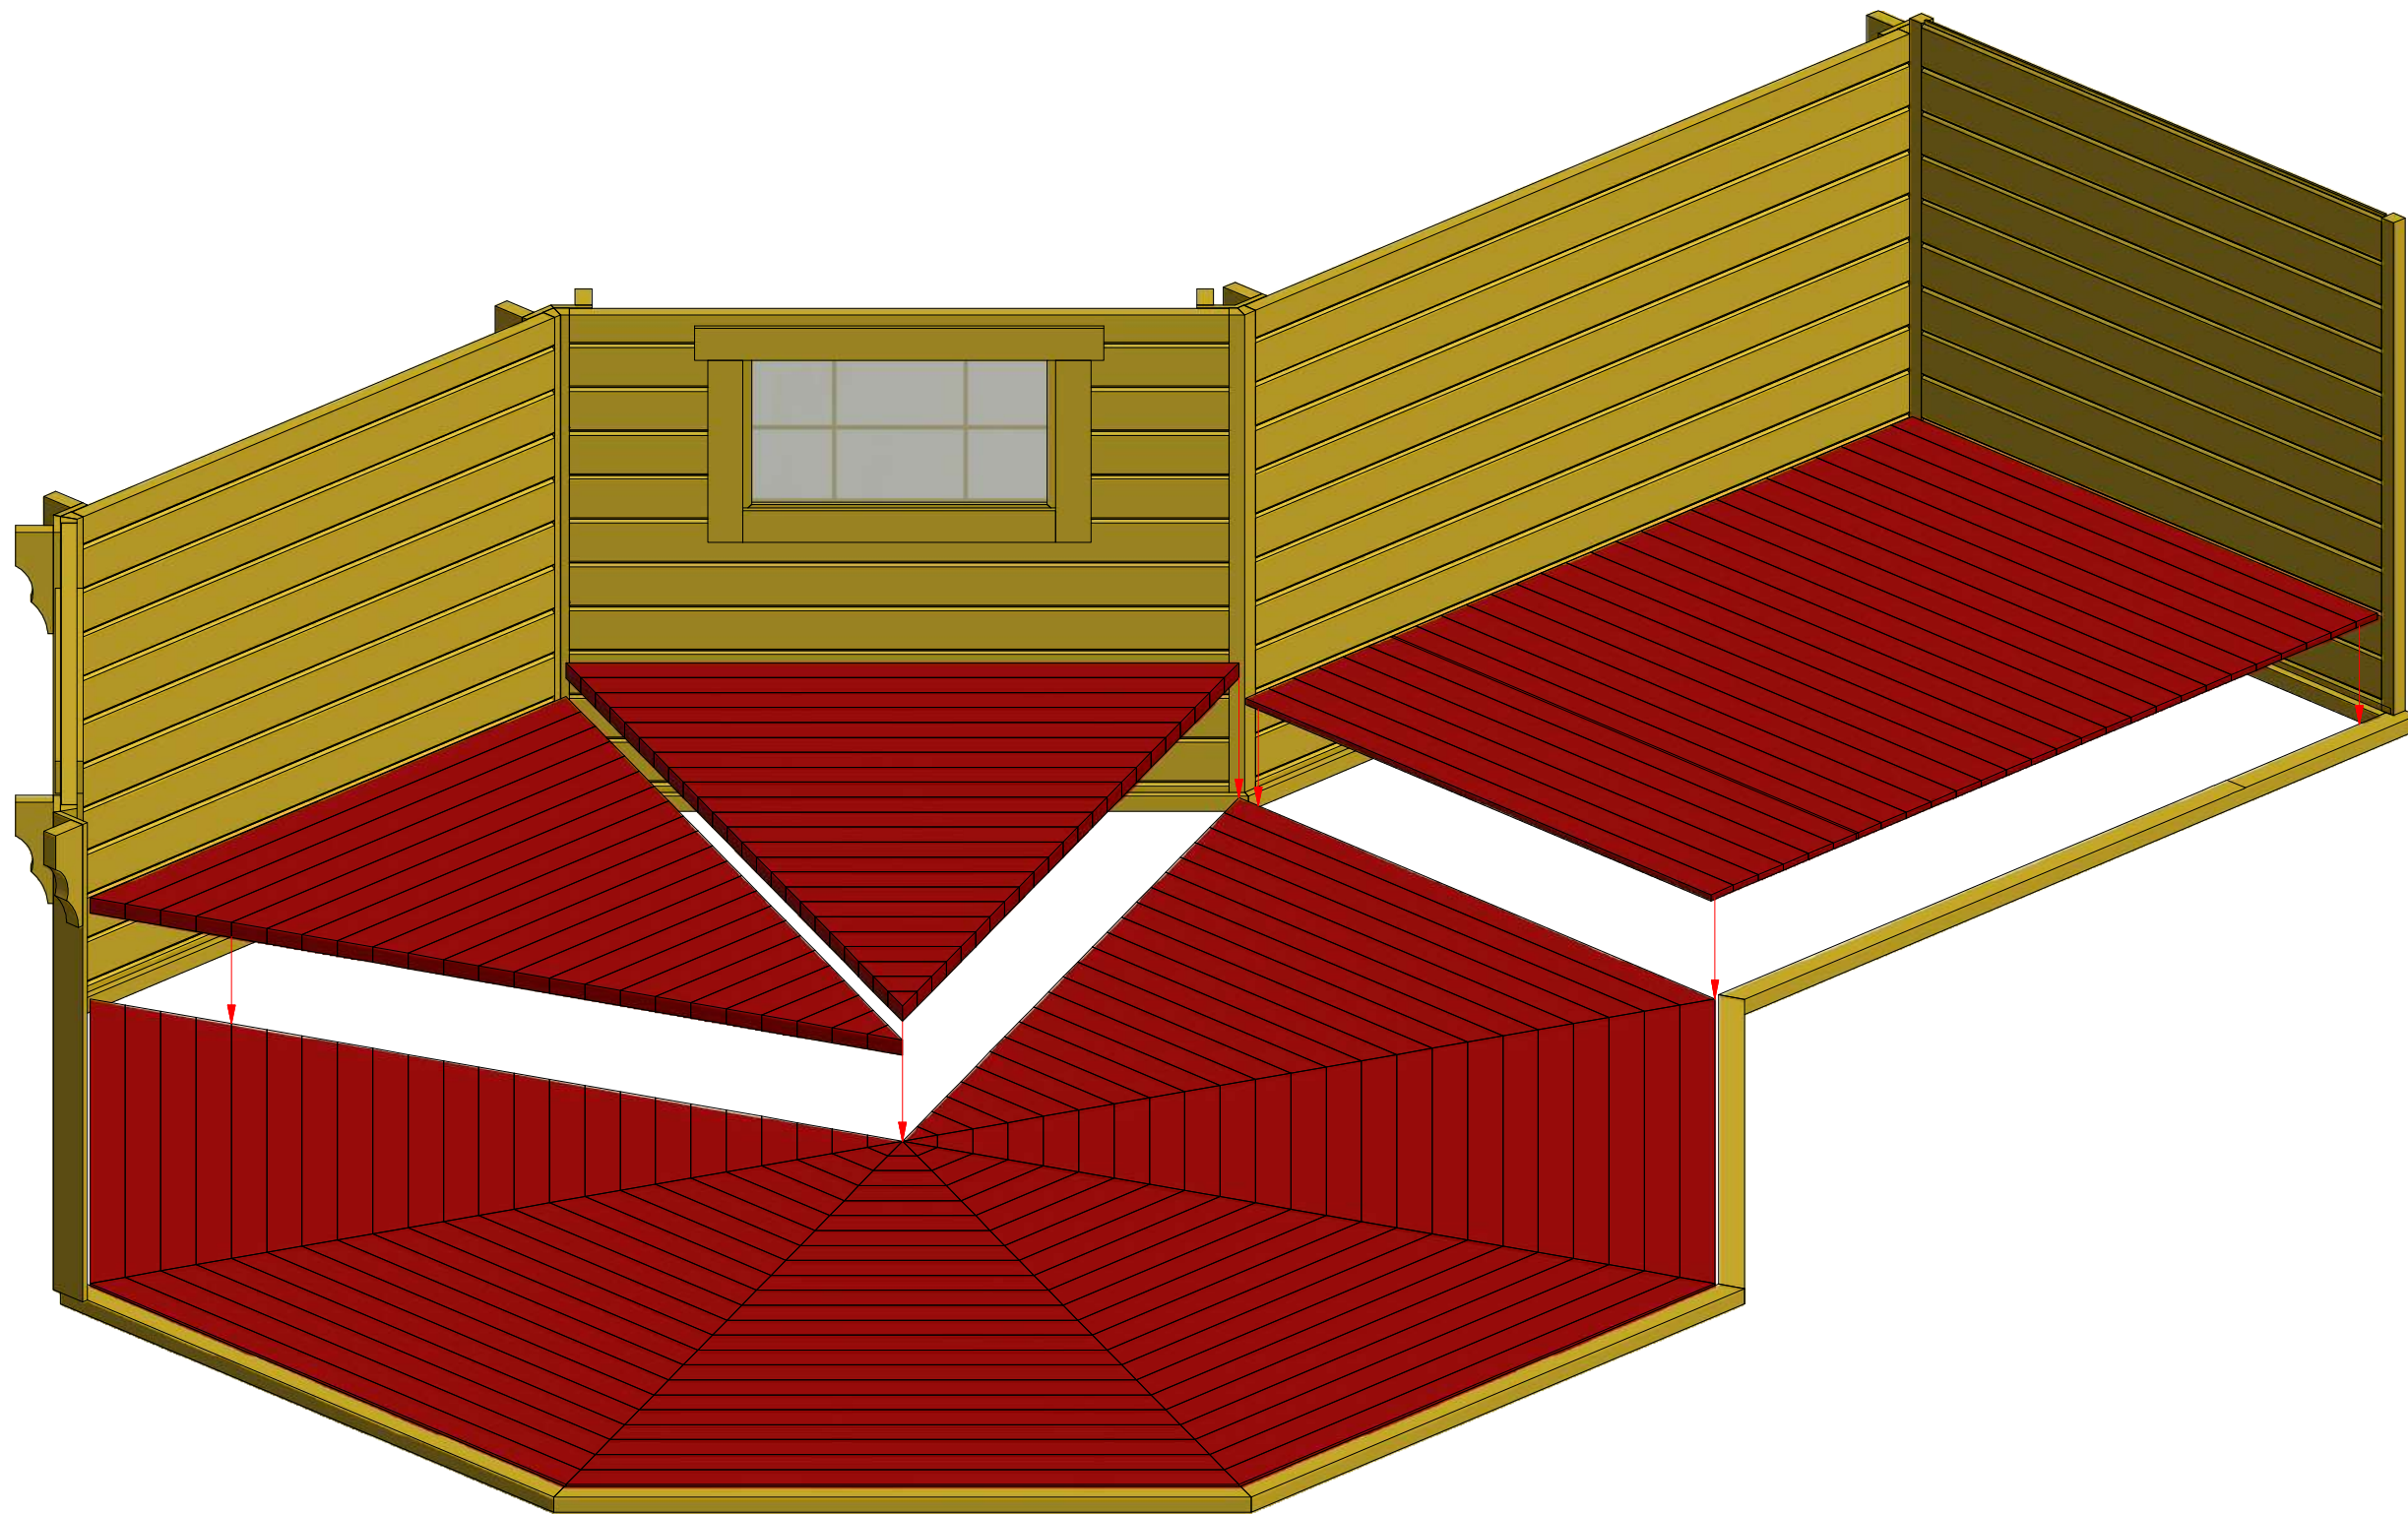

Sauna cabin 16.5 m² with extension

Sauna cabin 16.5 m² with extension

Sauna cabin 16.5 m² with extension

Sauna cabin 16.5 m² with extension

Screws

1	S1	5x100	20 pcs

Sauna cabin 16.5 m² with extension

Screws

1	S2	4x70	60

Sauna cabin 16.5 m² with extension

Screws

1	S2	4x70	36 pcs
2	S3	3.5x45	54 pcs

Sauna cabin 16.5 m² with extension

Screws

1	S2	4x70	74 pcs

Sauna cabin 16.5 m² with extension

Screws

1	S1	5x100	2 pcs

Sauna cabin 16.5 m² with extension

Screws

1	S2	4x70	18pcs

1

~60

Sauna cabin 16.5 m² with extension