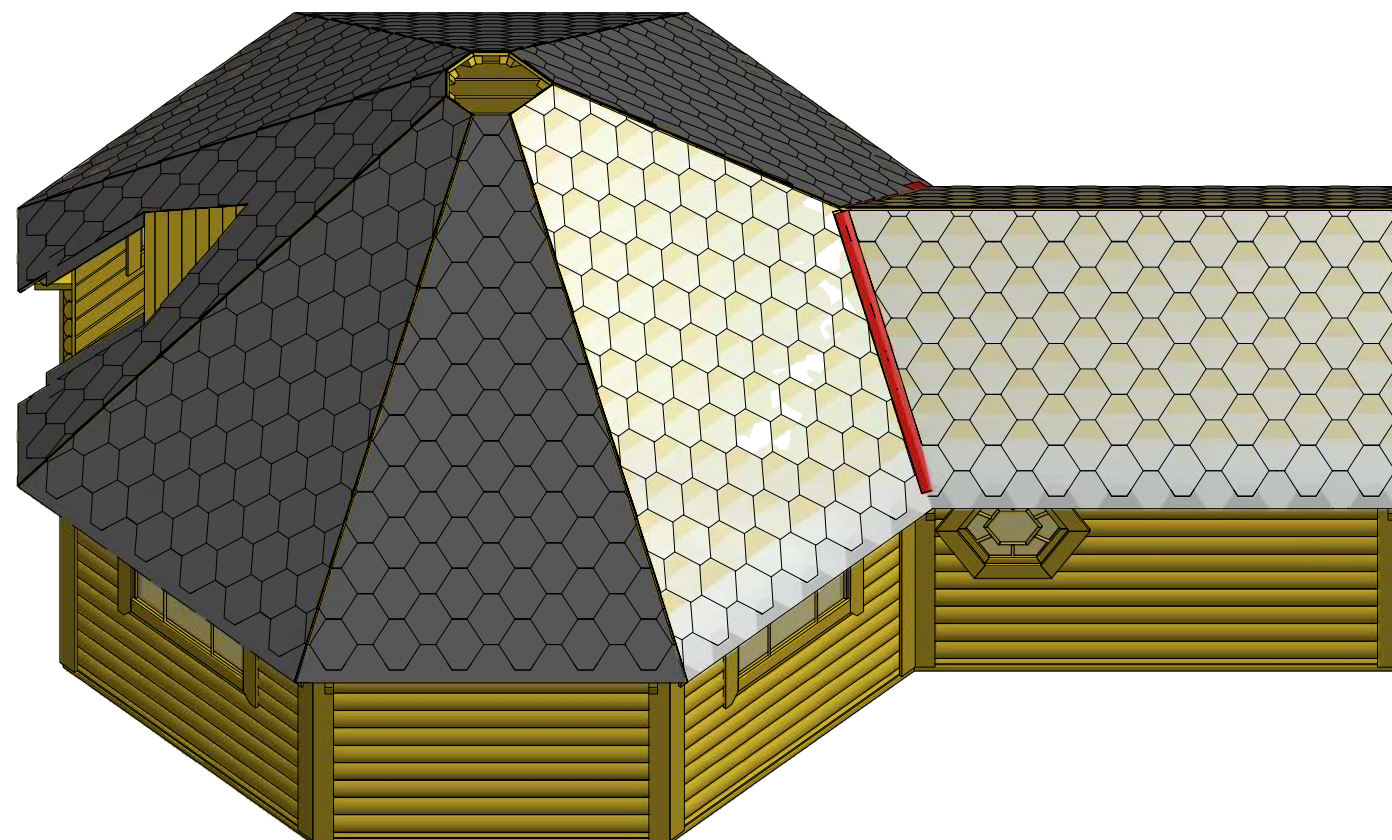

Screws

1	S2	4x70	58 pcs

Sauna cabin 16.5 m² with extension

Screws

1	S3	3.5x45	42 pcs
2	V1	2.5x25	

Sauna cabin 16.5 m² with extension

Screws

1	S2	4x70	24 pcs
---	----	------	--------