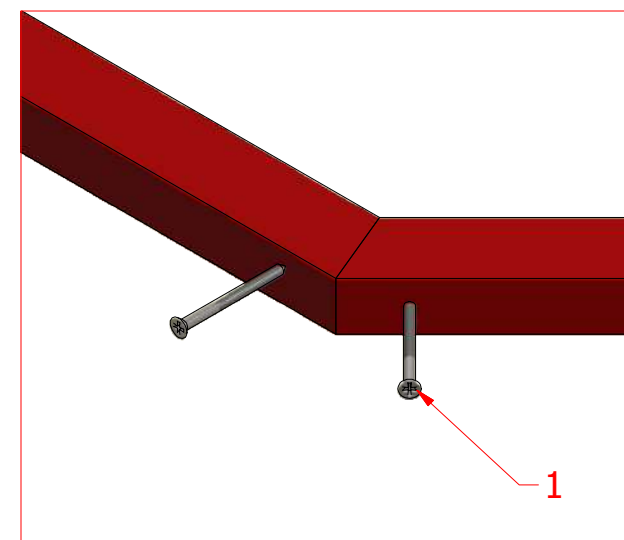

Sauna cabin 16.5 m² with extension

Sauna cabin 16.5 m² with extension

Sauna cabin 16.5 m² with extension

Sauna cabin 16.5 m² with extension

Screws

1	S1	5x100	20 pcs

Sauna cabin 16.5 m² with extension

Screws

1	S2	4x70	60

Sauna cabin 16.5 m² with extension

Screws

1	S2	4x70	36 pcs
2	S3	3.5x45	54 pcs

Sauna cabin 16.5 m² with extension

Screws

1	S2	4x70	74 pcs

Sauna cabin 16.5 m² with extension