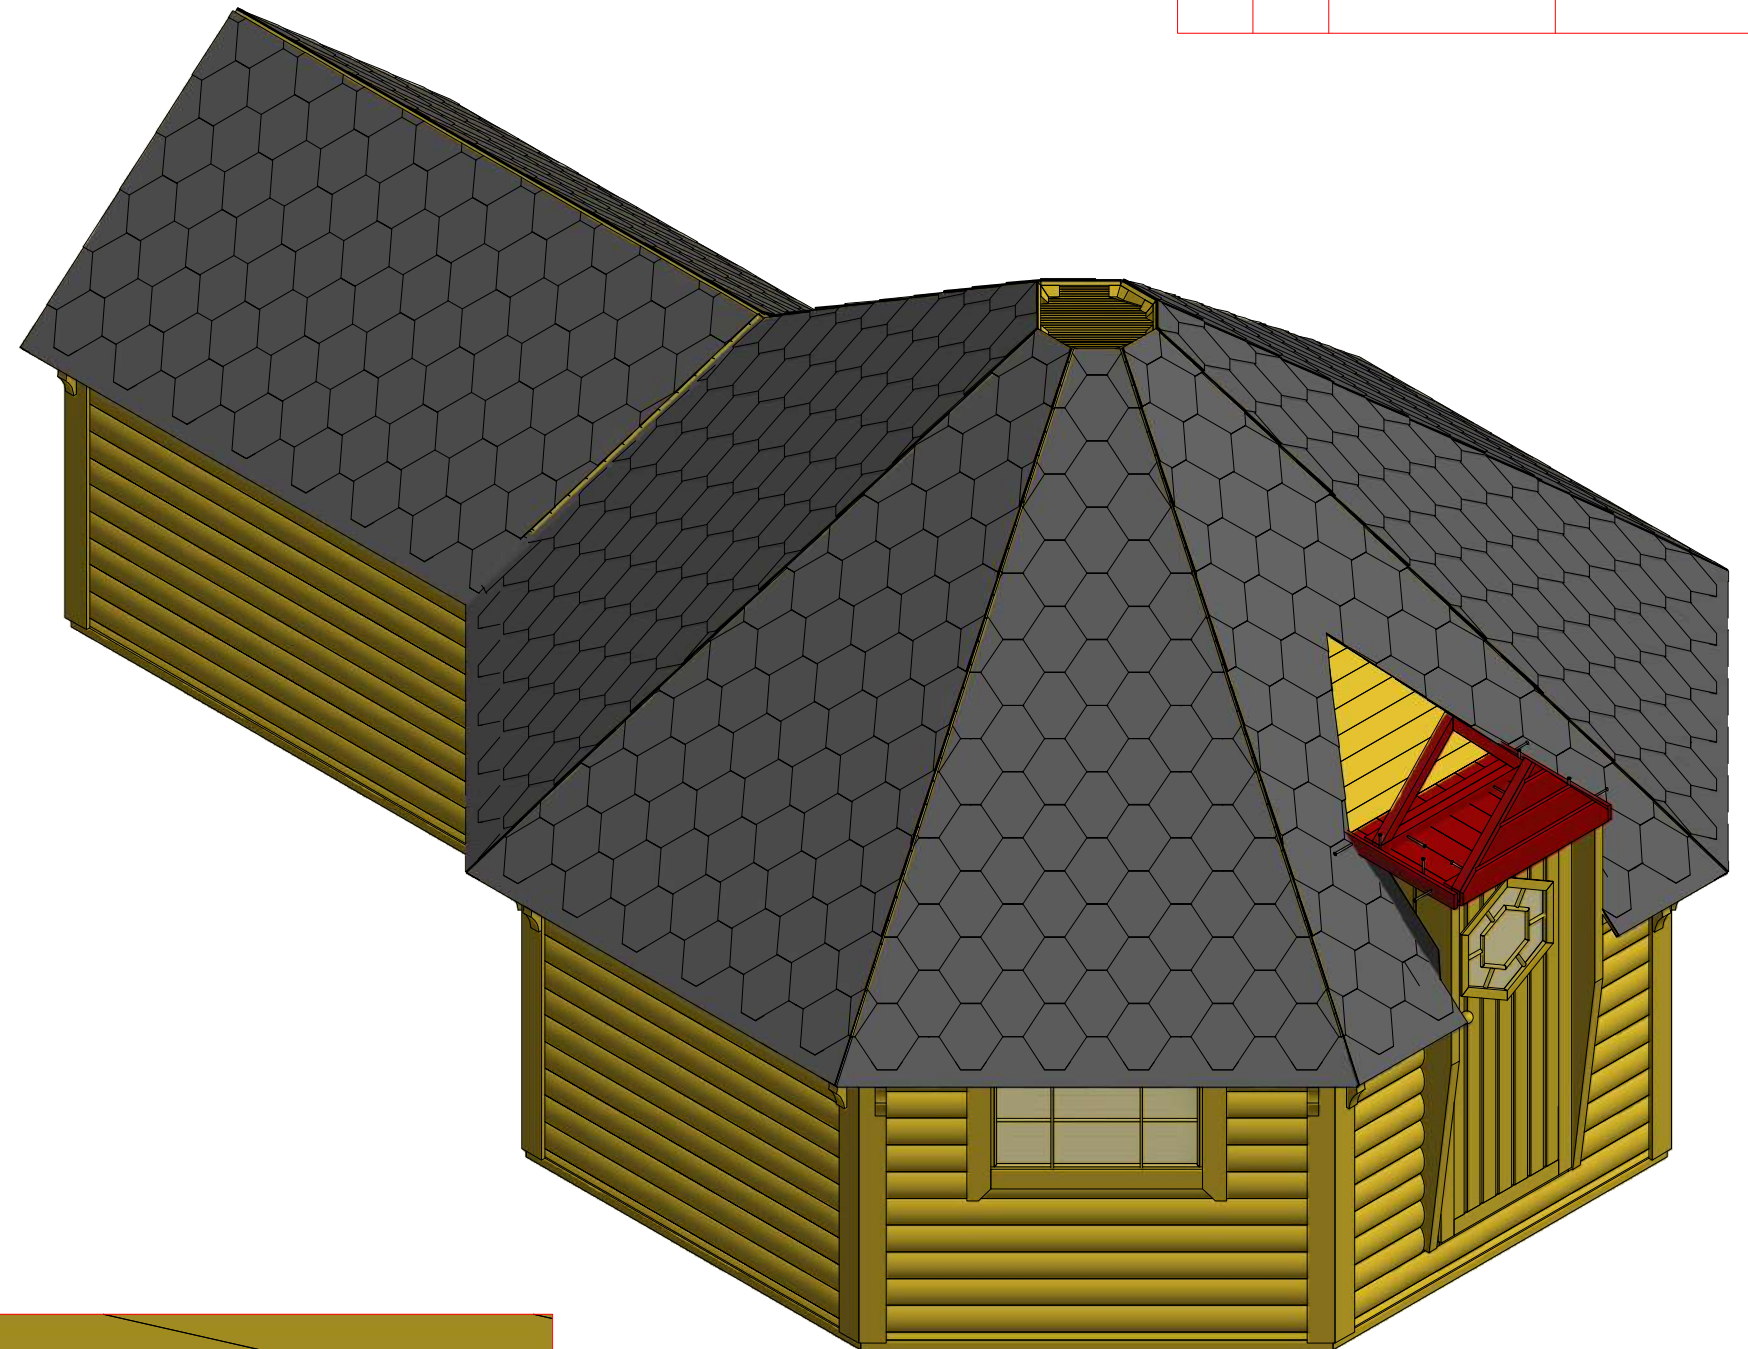

1	S2	4x70	10 pcs

Sauna cabin 16.5 m² with extension

Screws

1	S3	3.5x45	32 pcs

Sauna cabin 16.5 m² with extension

Screws

1	S2	4x70	16 pcs

Sauna cabin 16.5 m² with extension

Screws

1	S2	4x70	8 pcs
2	S3	3.5x45	4 pcs

Sauna cabin 16.5 m² with extension

Screws

1	S2	4x70	8 pcs

1

2

Sauna cabin 16.5 m² with extension