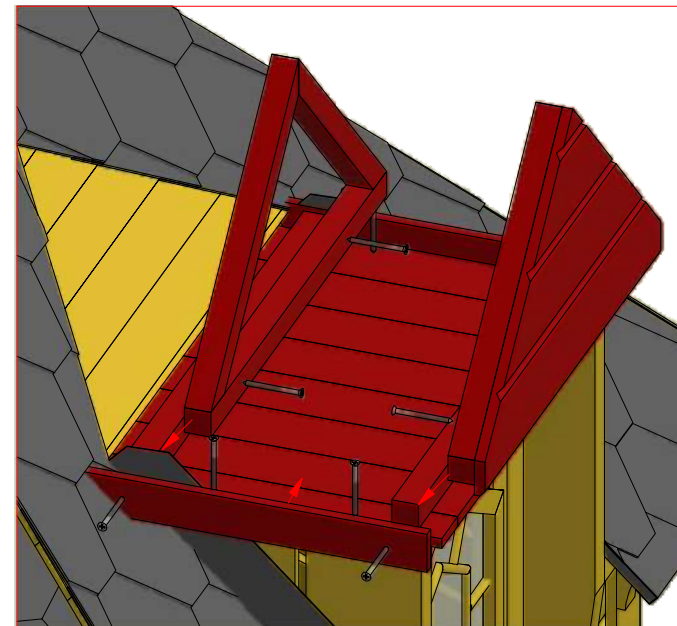

1	S2	4x70	10 pcs

Sauna cabin 16.5 m² with extension

Screws

1	S3	3.5x45	32 pcs

Sauna cabin 16.5 m² with extension

Screws

1	S2	4x70	16 pcs

Sauna cabin 16.5 m² with extension