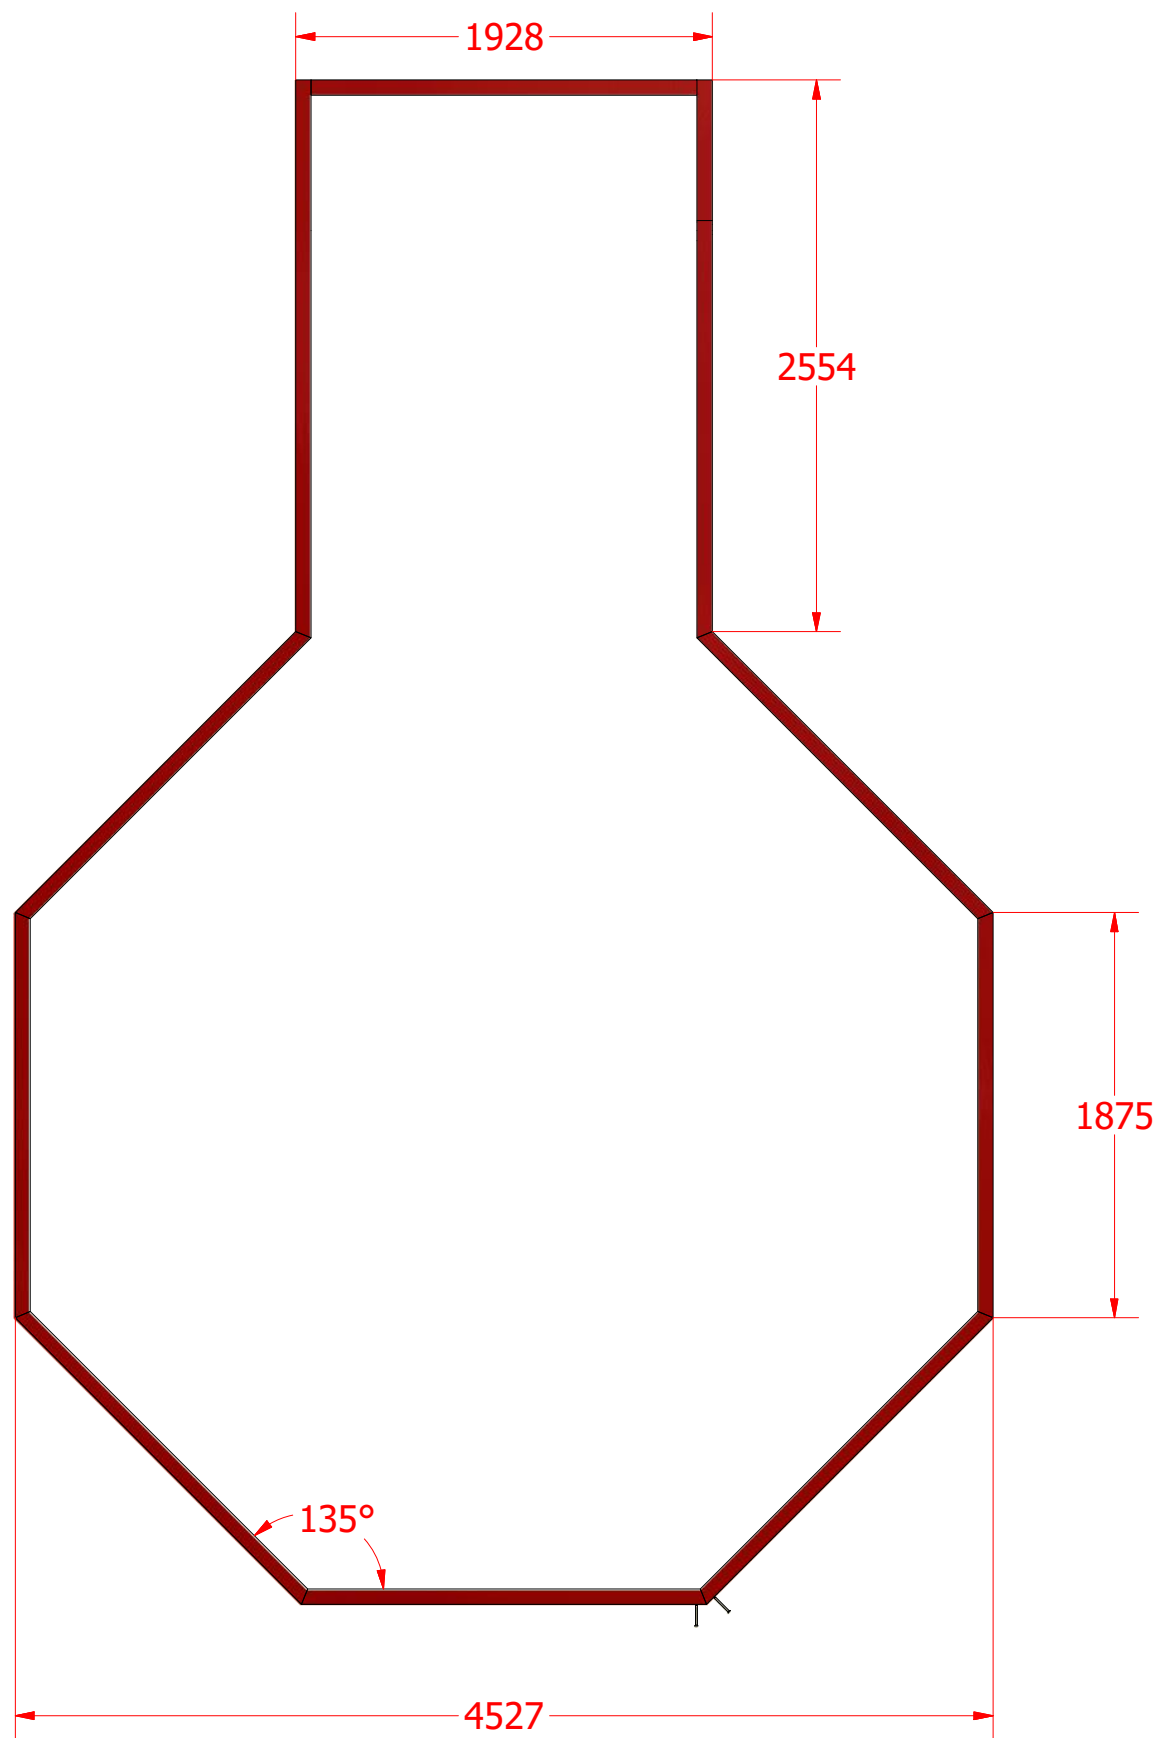

Sauna cabin 16.5 m² with extension

Sauna cabin 16.5 m² with extension

Sauna cabin 16.5 m² with extension

Sauna cabin 16.5 m² with extension

Screws

1	S1	5x100	20 pcs

Sauna cabin 16.5 m² with extension

Screws

1	S2	4x70	60

Sauna cabin 16.5 m² with extension

Screws

1	S2	4x70	36 pcs
2	S3	3.5x45	54 pcs

Sauna cabin 16.5 m² with extension

Screws

1	S2	4x70	74 pcs

Sauna cabin 16.5 m² with extension

Screws

1	S1	5x100	2 pcs

Sauna cabin 16.5 m² with extension

Screws

1	S2	4x70	18pcs

1

~60

Sauna cabin 16.5 m² with extension

Sauna cabin 16.5 m² with extension

Screws

1	S2	4x70	144 pcs
2	S3	3.5x45	40 pcs

2

1

333

Sauna cabin 16.5 m² with extension

Screws