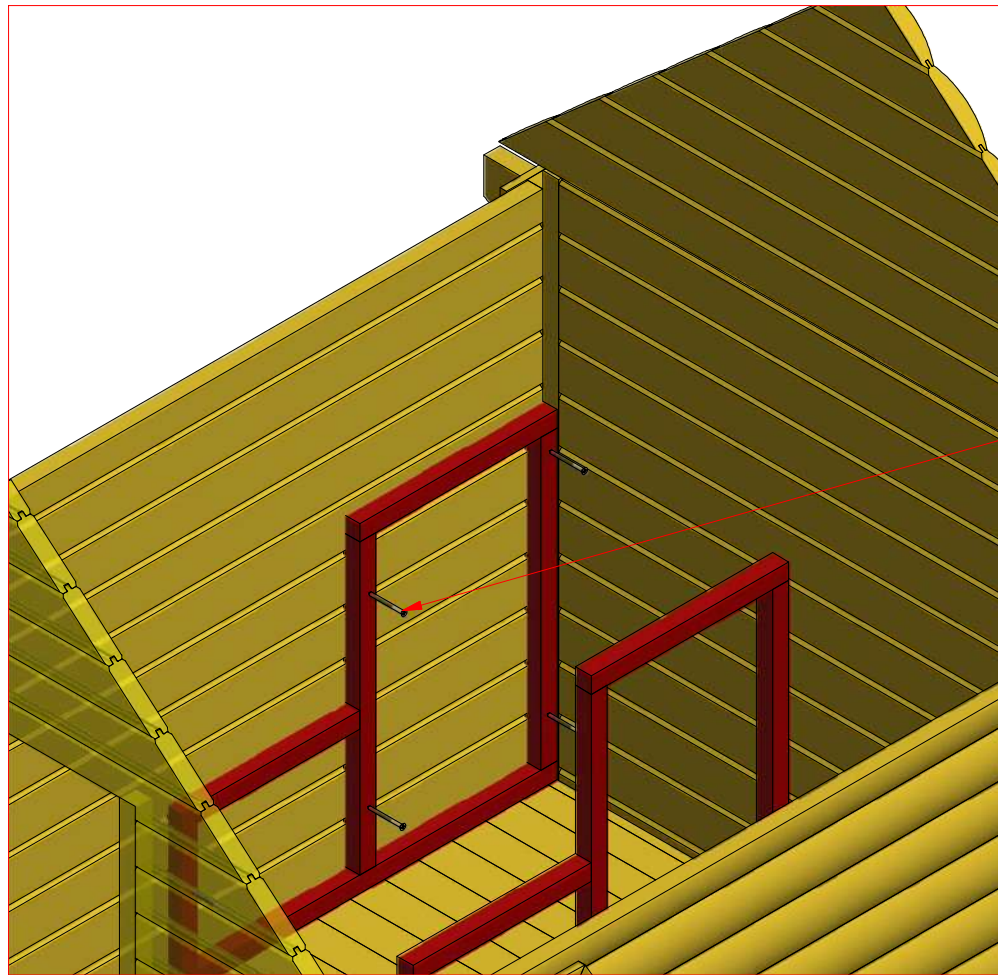

Screws

1	S2	4x70	58 pcs

Sauna cabin 16.5 m² with extension

Screws

1	S3	3.5x45	42 pcs
2	V1	2.5x25	

Sauna cabin 16.5 m² with extension

Screws

1	S2	4x70	24 pcs
---	----	------	--------