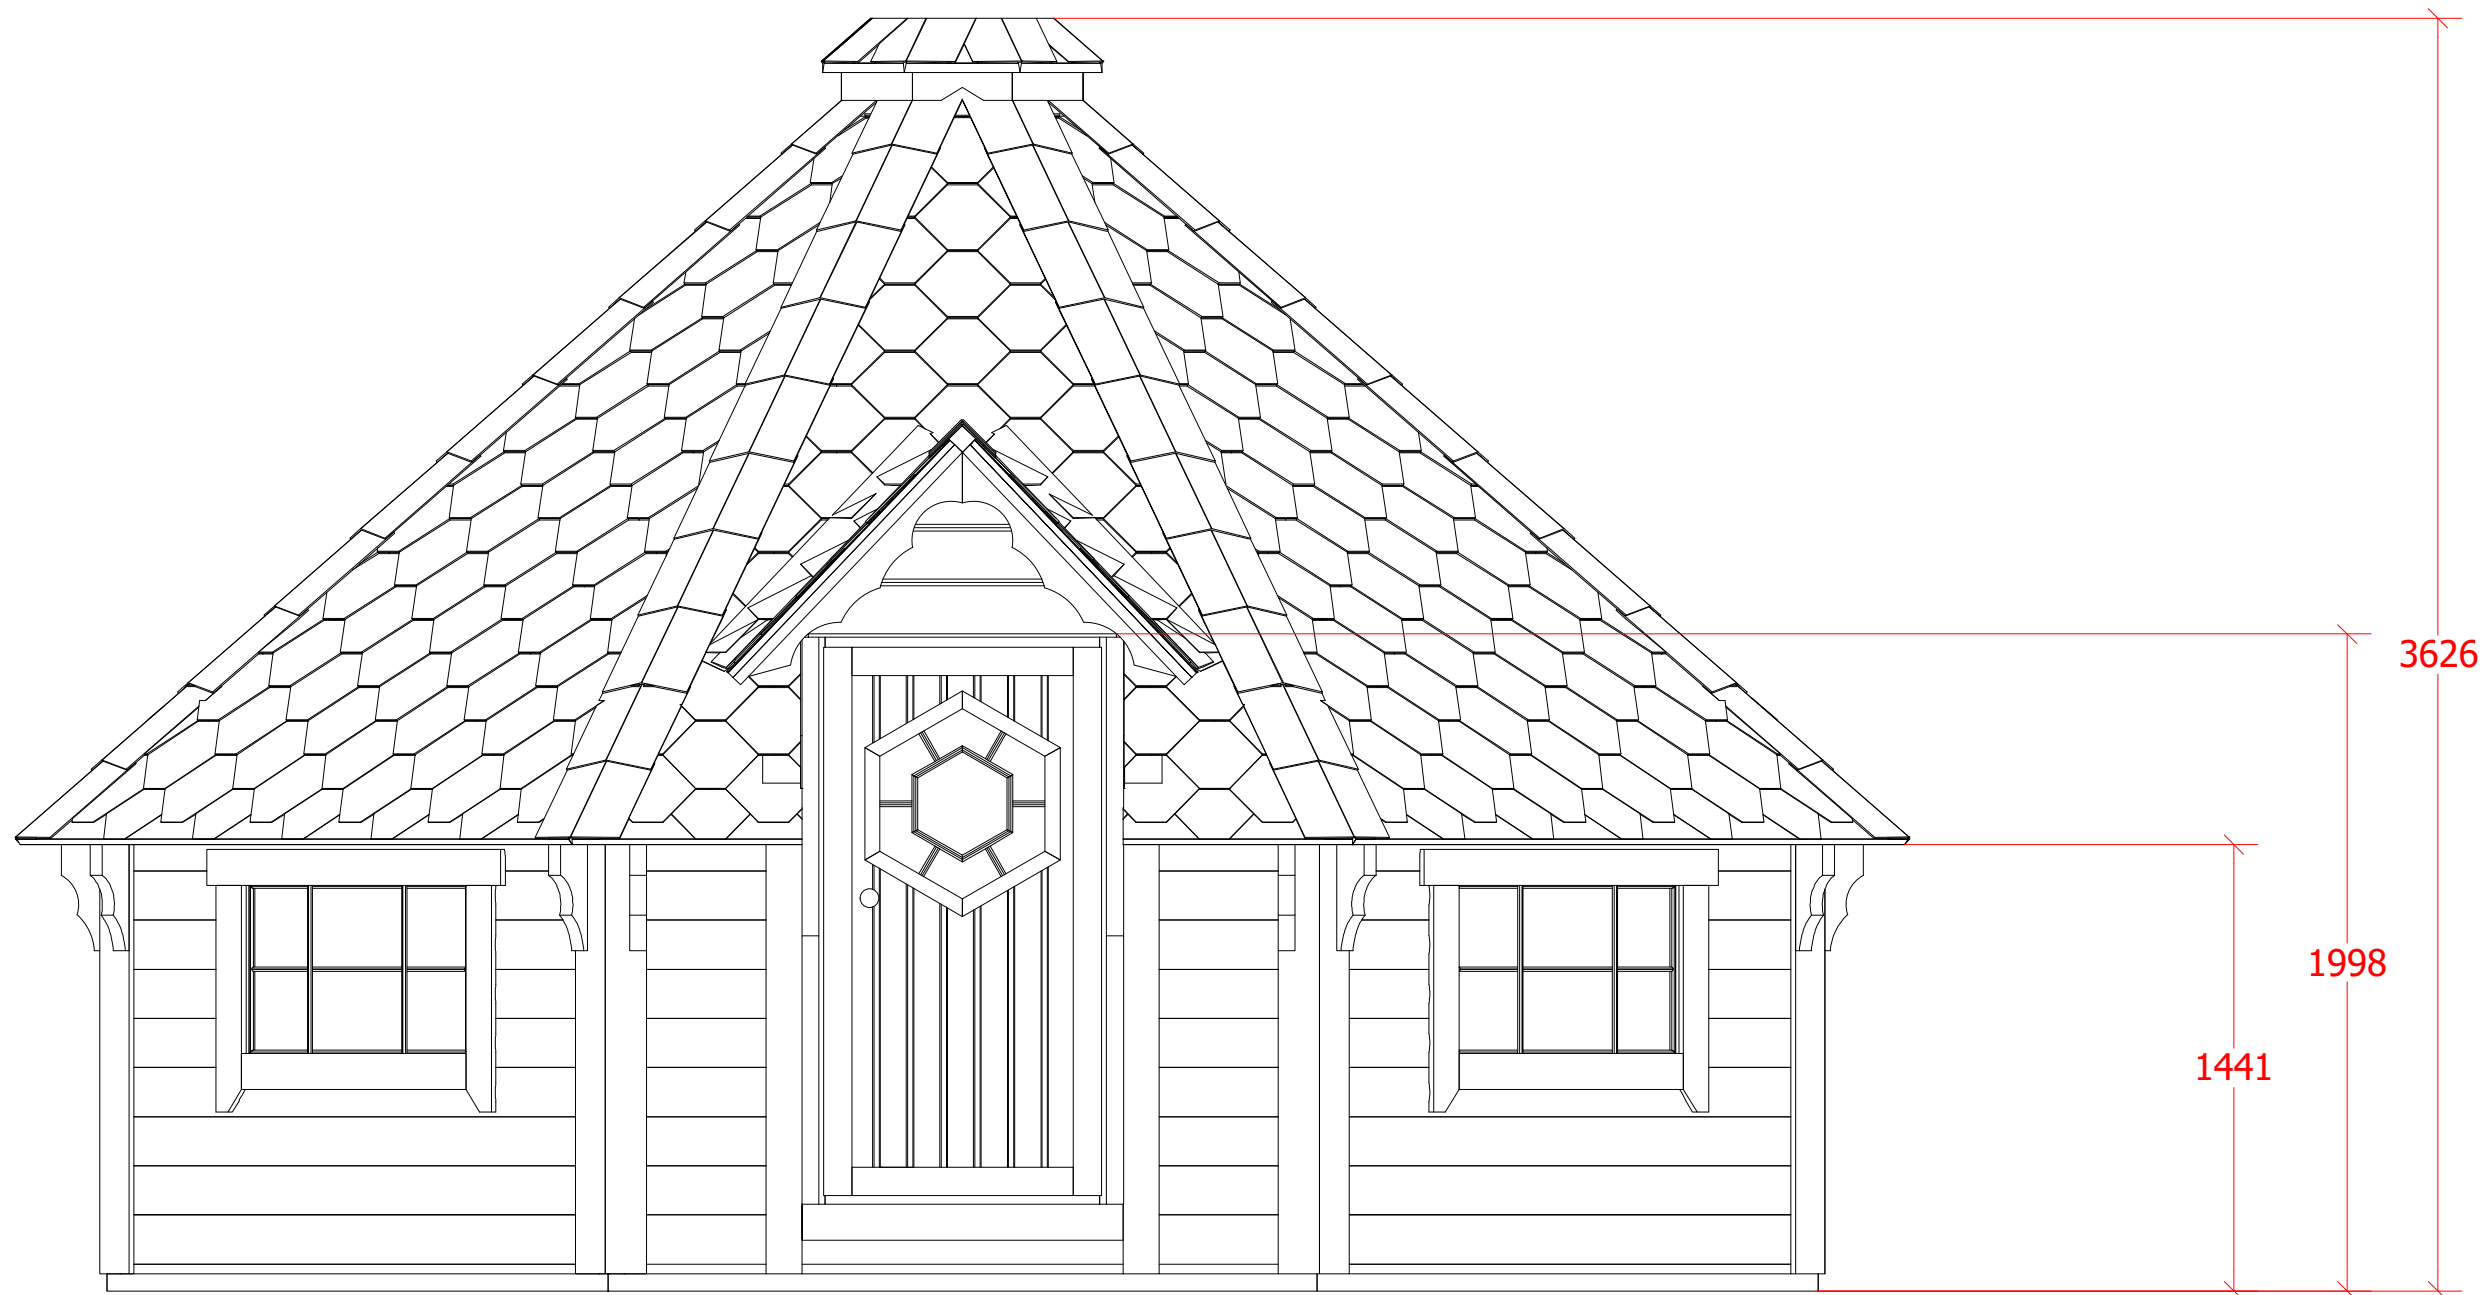

Grill cabin 16.5 m2 with sauna in extension

Front view

Grill cabin 16.5 m2 with sauna in extension
Right view

Grill cabin 16.5 m2 with sauna in extension

Back view