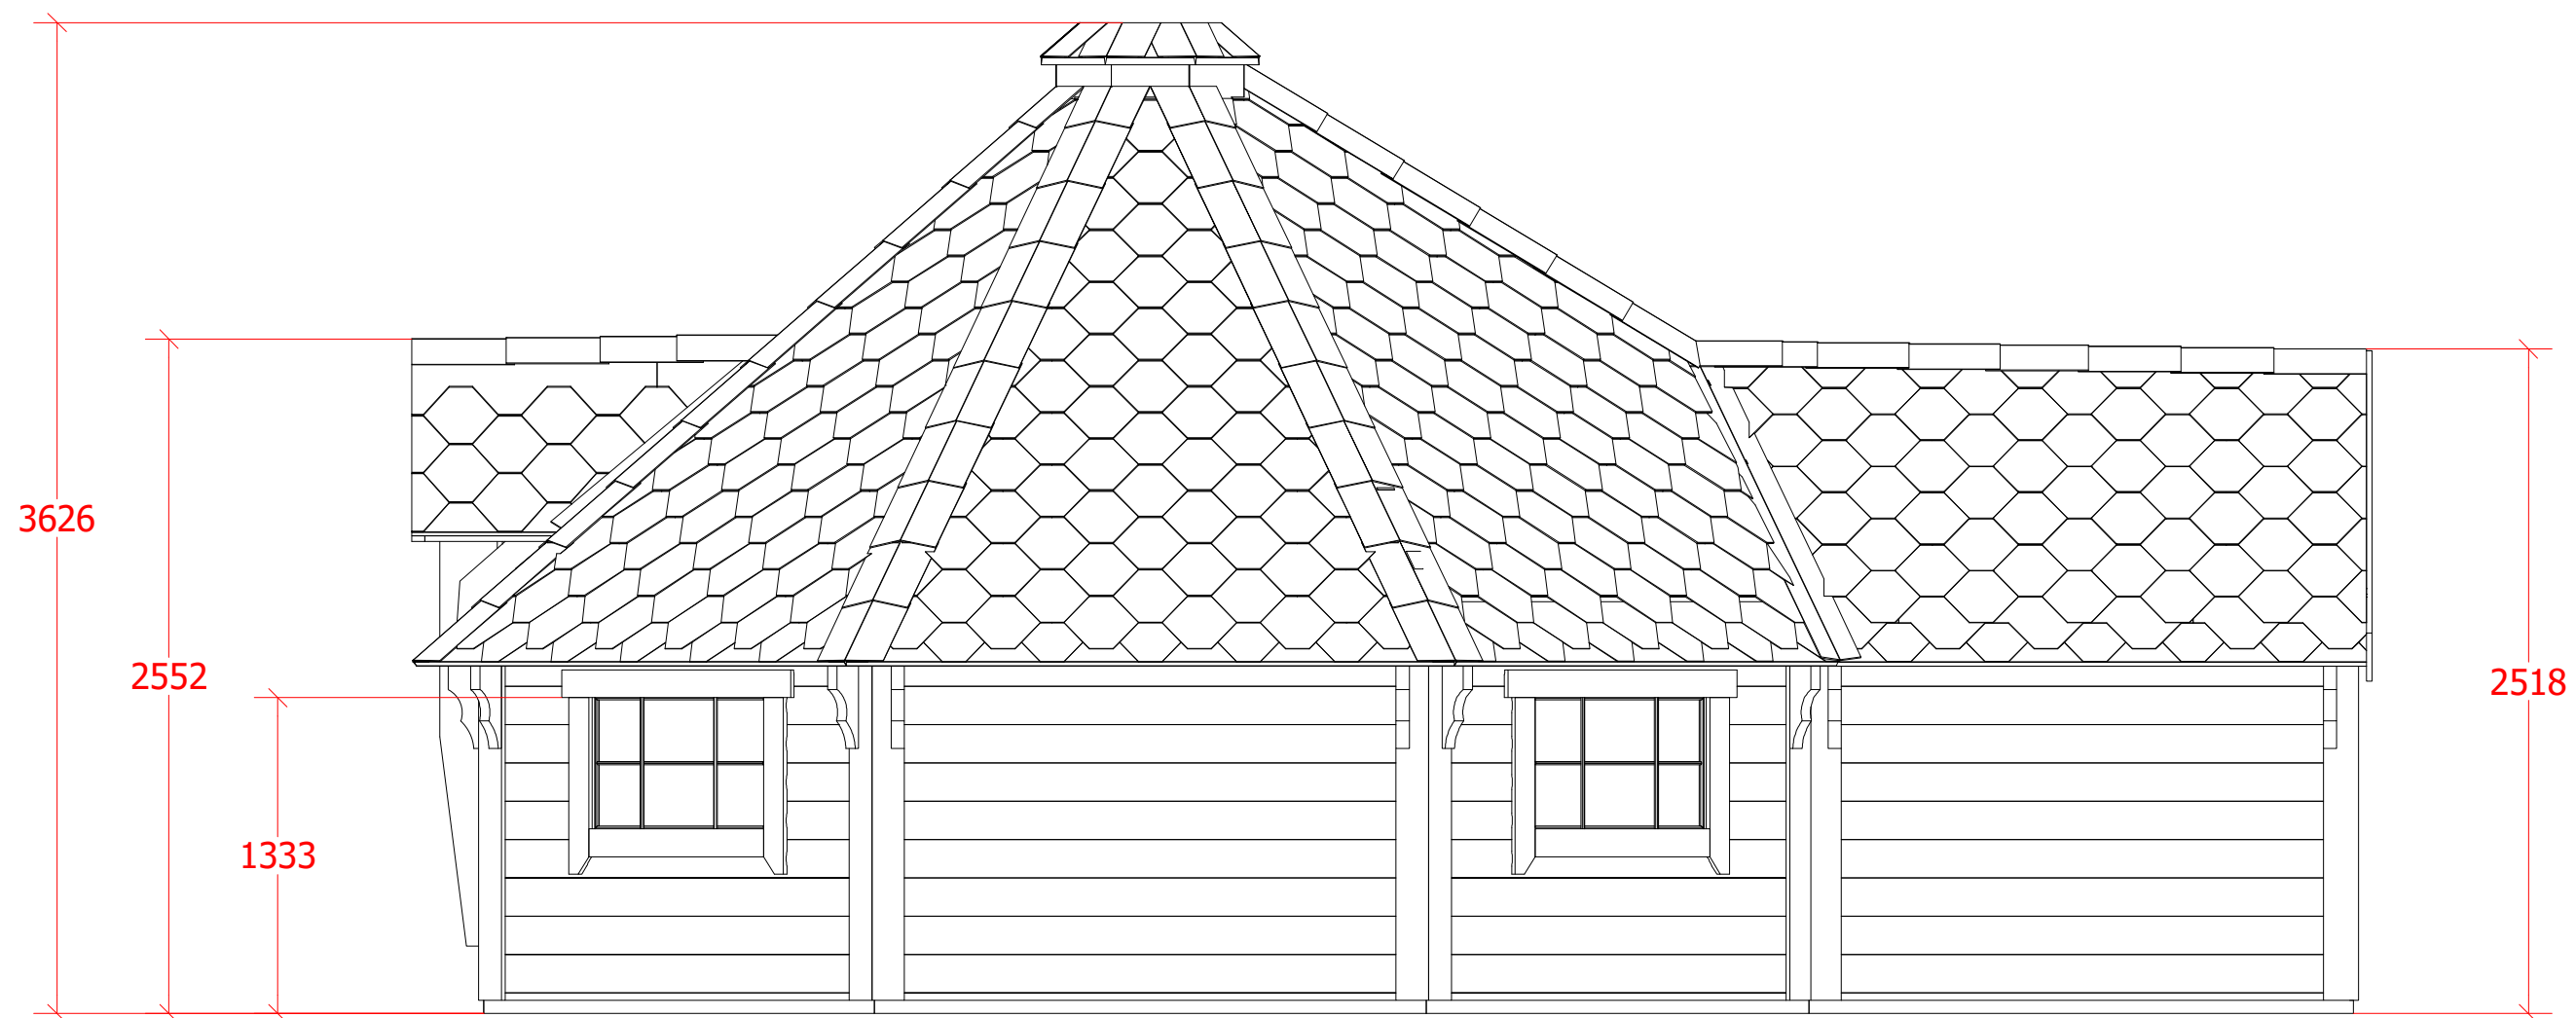

Grill cabin 16.5 m2 with sauna in extension

Front view

Grill cabin 16.5 m2 with sauna in extension
Right view

Grill cabin 16.5 m2 with sauna in extension

Back view