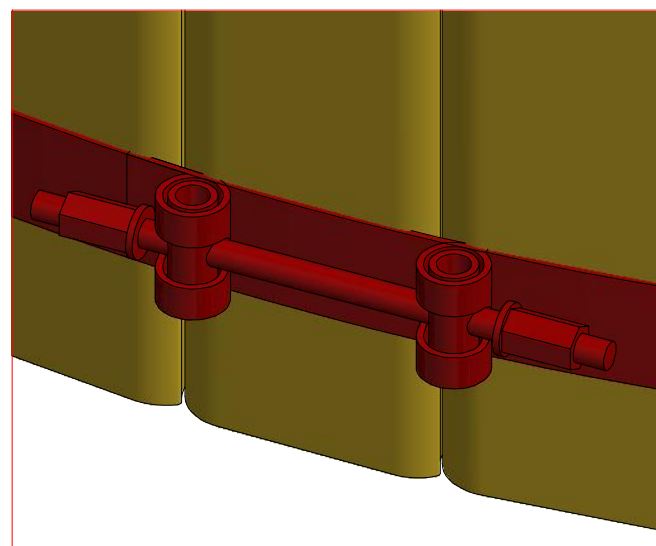

Hot Tub Ø 1.5 m

Hot Tub Ø 1.5 m

Hot Tub Ø 1.5 m

Screws

| | | | |
|---|----|-------|--------|
| 1 | S1 | 5x100 | 18 pcs |
| | | | |

Hot Tub Ø 1.5 m

Screws

| | | | |
|--|--|--|--|
| | | | |
| | | | |

Hot Tub Ø 1.5 m

Screws

| | | | |
|--|--|--|--|
| | | | |
| | | | |

Hot Tub Ø 1.5 m

Screws

| | | | |
|---|----|------|--------|
| 1 | S2 | 4x70 | 32 pcs |
| | | | |

Hot Tub Ø 1.5 m

| Screws | | | |
|--------|----|--------|-------|
| 1 | S3 | 3.5x45 | 8 pcs |
| | | | |

Hot Tub Ø 1.5 m

| Screws | | | |
|--------|----|--------|--------|
| 1 | S3 | 3.5x45 | 48 pcs |
| | | | |

Hot Tub Ø 1.5 m

Screws

| | | | |
|---|----|------|--------|
| 1 | S2 | 4x70 | 62 pcs |
| | | | |

Hot Tub Ø 1.5 m