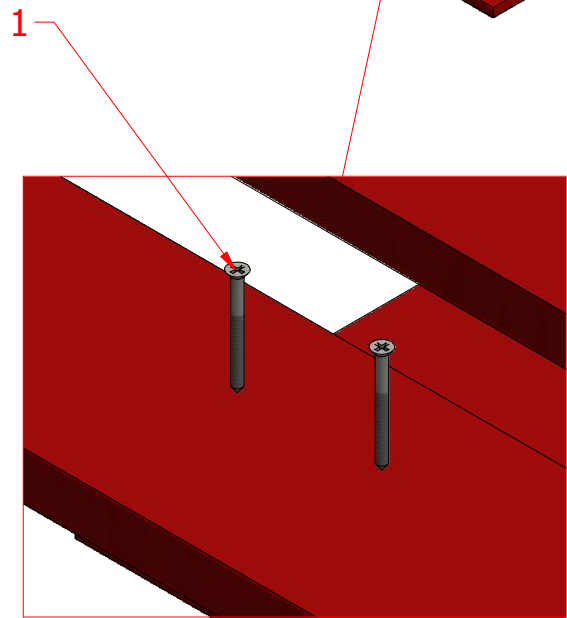

Hot Tub Ø 1.5 m

Hot Tub Ø 1.5 m

Hot Tub Ø 1.5 m

Screws

| | | | |
|---|----|-------|--------|
| 1 | S1 | 5x100 | 18 pcs |
| | | | |

Hot Tub Ø 1.5 m

Screws

| | | | |
|--|--|--|--|
| | | | |
| | | | |

Hot Tub Ø 1.5 m

Screws

| | | | |
|--|--|--|--|
| | | | |
| | | | |

Hot Tub Ø 1.5 m

Screws

| | | | |
|---|----|------|--------|
| 1 | S2 | 4x70 | 32 pcs |
| | | | |

Hot Tub Ø 1.5 m

| Screws | | | |
|--------|----|--------|-------|
| 1 | S3 | 3.5x45 | 8 pcs |
| | | | |

Hot Tub Ø 1.5 m

| Screws | | | |
|--------|----|--------|--------|
| 1 | S3 | 3.5x45 | 48 pcs |
| | | | |

Hot Tub Ø 1.5 m

Screws

| | | | |
|---|----|------|--------|
| 1 | S2 | 4x70 | 62 pcs |
| | | | |

Hot Tub Ø 1.5 m