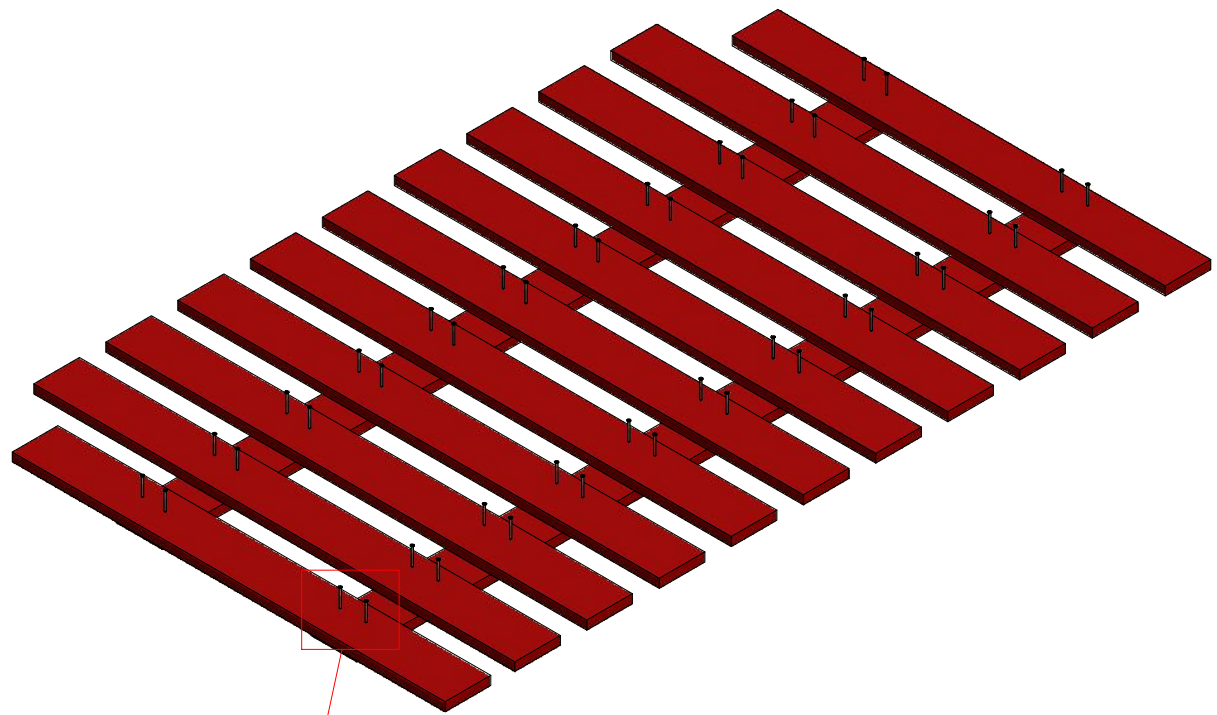

Hot Tub Ø 1.5 m

Hot Tub Ø 1.5 m

Hot Tub Ø 1.5 m

Screws

| | | | |
|---|----|-------|--------|
| 1 | S1 | 5x100 | 18 pcs |
| | | | |

Hot Tub Ø 1.5 m

Screws

| | | | |
|--|--|--|--|
| | | | |
| | | | |

Hot Tub Ø 1.5 m

Screws

| | | | |
|--|--|--|--|
| | | | |
| | | | |

Hot Tub Ø 1.5 m

Screws

| | | | |
|---|----|------|--------|
| 1 | S2 | 4x70 | 32 pcs |
| | | | |

Hot Tub Ø 1.5 m

| Screws | | | |
|--------|----|--------|-------|
| 1 | S3 | 3.5x45 | 8 pcs |
| | | | |

Hot Tub Ø 1.5 m

| Screws | | | |
|--------|----|--------|--------|
| 1 | S3 | 3.5x45 | 48 pcs |
| | | | |

Hot Tub Ø 1.5 m

Screws

| | | | |
|---|----|------|--------|
| 1 | S2 | 4x70 | 62 pcs |
| | | | |

Hot Tub Ø 1.5 m