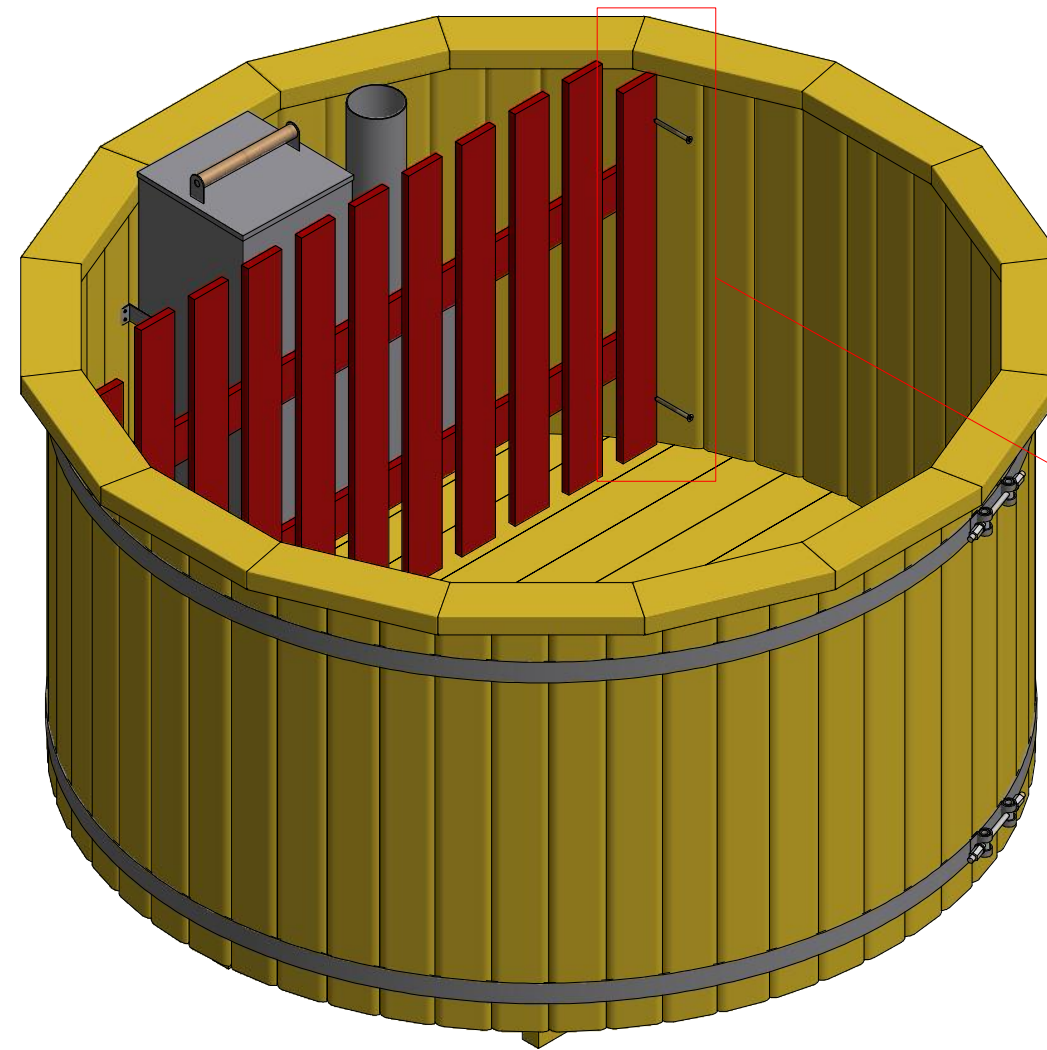

Hot Tub Ø 1.5 m

Hot Tub Ø 1.5 m

Hot Tub Ø 1.5 m

Screws

| | | | |
|---|----|-------|--------|
| 1 | S1 | 5x100 | 18 pcs |
| | | | |

Hot Tub Ø 1.5 m

Screws

| | | | |
|--|--|--|--|
| | | | |
| | | | |

Hot Tub Ø 1.5 m

Screws

| | | | |
|--|--|--|--|
| | | | |
| | | | |

Hot Tub Ø 1.5 m

Screws

| | | | |
|---|----|------|--------|
| 1 | S2 | 4x70 | 32 pcs |
| | | | |

Hot Tub Ø 1.5 m

| Screws | | | |
|--------|----|--------|-------|
| 1 | S3 | 3.5x45 | 8 pcs |
| | | | |

Hot Tub Ø 1.5 m

| Screws | | | |
|--------|----|--------|--------|
| 1 | S3 | 3.5x45 | 48 pcs |
| | | | |

Hot Tub Ø 1.5 m

Screws

| | | | |
|---|----|------|--------|
| 1 | S2 | 4x70 | 62 pcs |
| | | | |

Hot Tub Ø 1.5 m