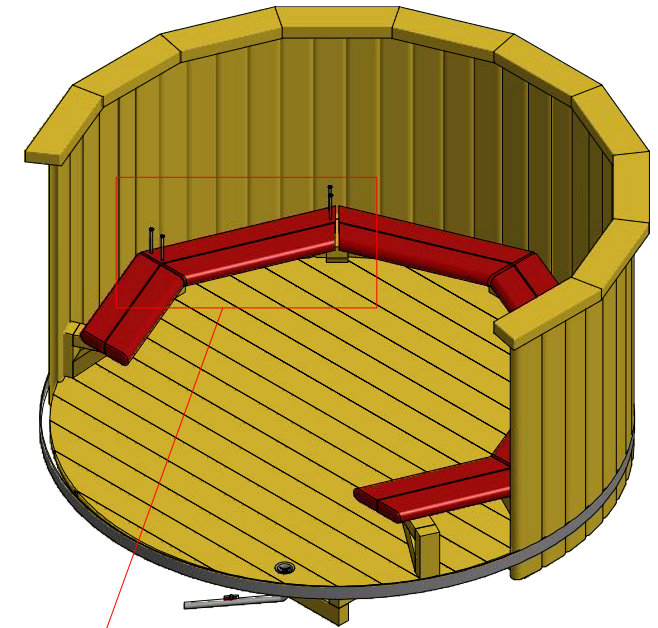

Hot Tub Ø 1.5 m

Hot Tub Ø 1.5 m

Hot Tub Ø 1.5 m

Screws

| | | | |
|---|----|-------|--------|
| 1 | S1 | 5x100 | 18 pcs |
| | | | |

Hot Tub Ø 1.5 m

Screws

| | | | |
|--|--|--|--|
| | | | |
| | | | |

Hot Tub Ø 1.5 m

Screws

| | | | |
|--|--|--|--|
| | | | |
| | | | |

Hot Tub Ø 1.5 m

Screws

| | | | |
|---|----|------|--------|
| 1 | S2 | 4x70 | 32 pcs |
| | | | |

Hot Tub Ø 1.5 m

| Screws | | | |
|--------|----|--------|-------|
| 1 | S3 | 3.5x45 | 8 pcs |
| | | | |

Hot Tub Ø 1.5 m

| Screws | | | |
|--------|----|--------|--------|
| 1 | S3 | 3.5x45 | 48 pcs |
| | | | |

Hot Tub Ø 1.5 m

Screws

| | | | |
|---|----|------|--------|
| 1 | S2 | 4x70 | 62 pcs |
| | | | |

Hot Tub Ø 1.5 m