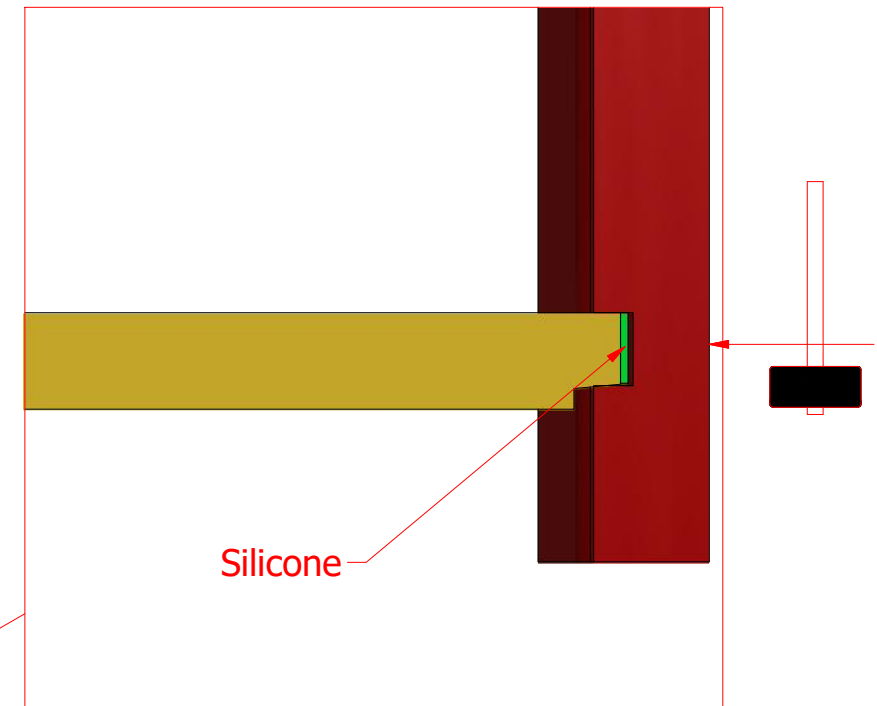

Hot Tub Ø 1.5 m

Hot Tub Ø 1.5 m

Hot Tub Ø 1.5 m

Screws

| | | | |
|---|----|-------|--------|
| 1 | S1 | 5x100 | 18 pcs |
| | | | |

Hot Tub Ø 1.5 m

Screws

| | | | |
|--|--|--|--|
| | | | |
| | | | |

Hot Tub Ø 1.5 m

Screws

| | | | |
|--|--|--|--|
| | | | |
| | | | |

Hot Tub Ø 1.5 m

Screws

| | | | |
|---|----|------|--------|
| 1 | S2 | 4x70 | 32 pcs |
| | | | |

Hot Tub Ø 1.5 m

| Screws | | | |
|--------|----|--------|-------|
| 1 | S3 | 3.5x45 | 8 pcs |
| | | | |

Hot Tub Ø 1.5 m

| Screws | | | |
|--------|----|--------|--------|
| 1 | S3 | 3.5x45 | 48 pcs |
| | | | |

Hot Tub Ø 1.5 m

Screws

| | | | |
|---|----|------|--------|
| 1 | S2 | 4x70 | 62 pcs |
| | | | |

Hot Tub Ø 1.5 m