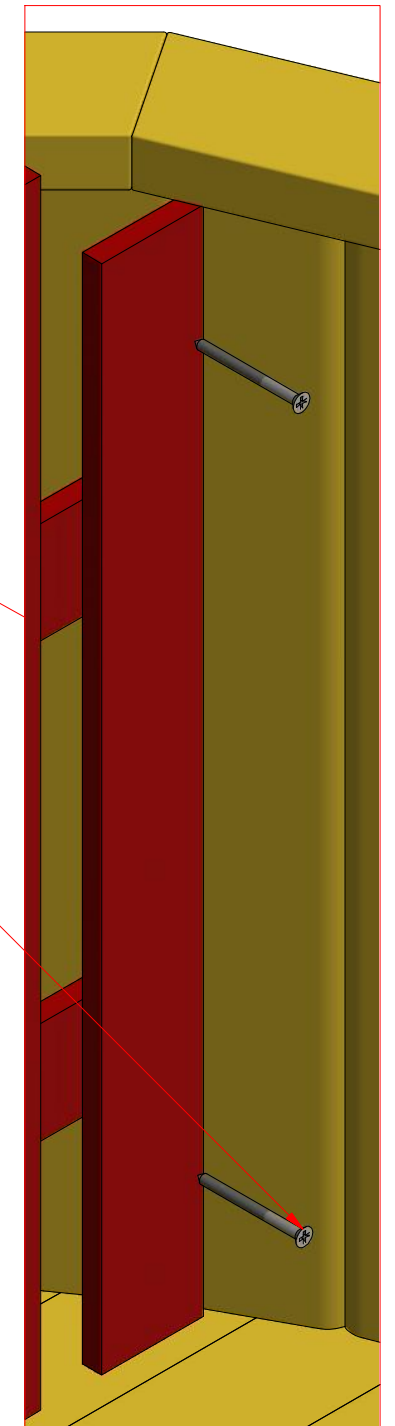

Hot Tub Ø 1.5 m

Hot Tub Ø 1.5 m

Hot Tub Ø 1.5 m

Screws

| | | | |
|---|----|-------|--------|
| 1 | S1 | 5x100 | 18 pcs |
| | | | |

Hot Tub Ø 1.5 m

Screws

| | | | |
|--|--|--|--|
| | | | |
| | | | |

Hot Tub Ø 1.5 m

Screws

| | | | |
|--|--|--|--|
| | | | |
| | | | |

Hot Tub Ø 1.5 m

Screws

| | | | |
|---|----|------|--------|
| 1 | S2 | 4x70 | 32 pcs |
| | | | |

Hot Tub Ø 1.5 m

| Screws | | | |
|--------|----|--------|-------|
| 1 | S3 | 3.5x45 | 8 pcs |
| | | | |

Hot Tub Ø 1.5 m

| Screws | | | |
|--------|----|--------|--------|
| 1 | S3 | 3.5x45 | 48 pcs |
| | | | |

Hot Tub Ø 1.5 m

Screws

| | | | |
|---|----|------|--------|
| 1 | S2 | 4x70 | 62 pcs |
| | | | |

Hot Tub Ø 1.5 m