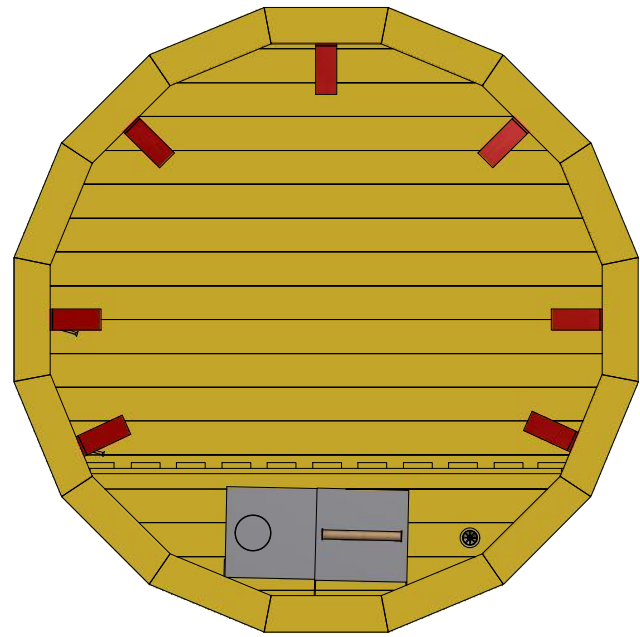

Hot Tub Ø 1.5 m

Hot Tub Ø 1.5 m

Hot Tub Ø 1.5 m

Screws

| | | | |
|---|----|-------|--------|
| 1 | S1 | 5x100 | 18 pcs |
| | | | |

Hot Tub Ø 1.5 m

Screws

| | | | |
|--|--|--|--|
| | | | |
| | | | |

Hot Tub Ø 1.5 m

Screws

| | | | |
|--|--|--|--|
| | | | |
| | | | |

Hot Tub Ø 1.5 m

Screws

| | | | |
|---|----|------|--------|
| 1 | S2 | 4x70 | 32 pcs |
| | | | |

Hot Tub Ø 1.5 m

| Screws | | | |
|--------|----|--------|-------|
| 1 | S3 | 3.5x45 | 8 pcs |
| | | | |

Hot Tub Ø 1.5 m

| Screws | | | |
|--------|----|--------|--------|
| 1 | S3 | 3.5x45 | 48 pcs |
| | | | |

Hot Tub Ø 1.5 m

Screws

| | | | |
|---|----|------|--------|
| 1 | S2 | 4x70 | 62 pcs |
| | | | |

Hot Tub Ø 1.5 m