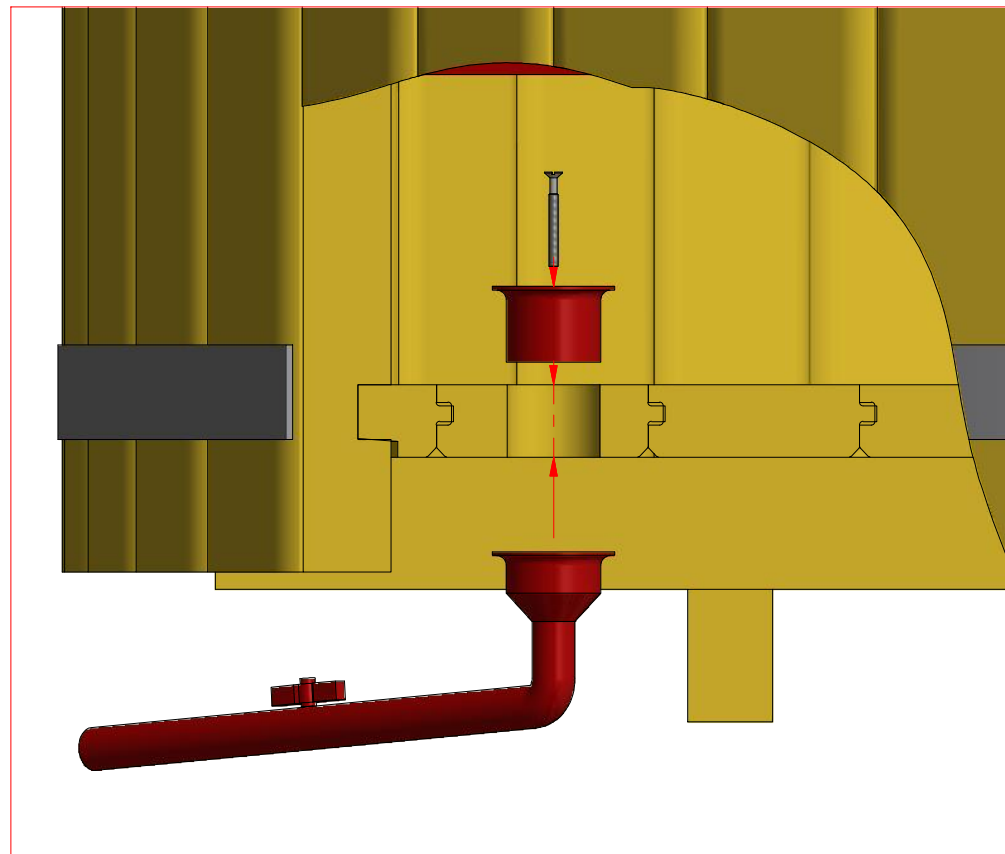

Hot Tub Ø 1.5 m

Hot Tub Ø 1.5 m

Hot Tub Ø 1.5 m

Screws

| | | | |
|---|----|-------|--------|
| 1 | S1 | 5x100 | 18 pcs |
| | | | |

Hot Tub Ø 1.5 m

Screws

| | | | |
|--|--|--|--|
| | | | |
| | | | |

Hot Tub Ø 1.5 m

Screws

| | | | |
|--|--|--|--|
| | | | |
| | | | |

Hot Tub Ø 1.5 m

Screws

| | | | |
|---|----|------|--------|
| 1 | S2 | 4x70 | 32 pcs |
| | | | |

Hot Tub Ø 1.5 m

| Screws | | | |
|--------|----|--------|-------|
| 1 | S3 | 3.5x45 | 8 pcs |
| | | | |

Hot Tub Ø 1.5 m

| Screws | | | |
|--------|----|--------|--------|
| 1 | S3 | 3.5x45 | 48 pcs |
| | | | |

Hot Tub Ø 1.5 m

Screws

| | | | |
|---|----|------|--------|
| 1 | S2 | 4x70 | 62 pcs |
| | | | |

Hot Tub Ø 1.5 m