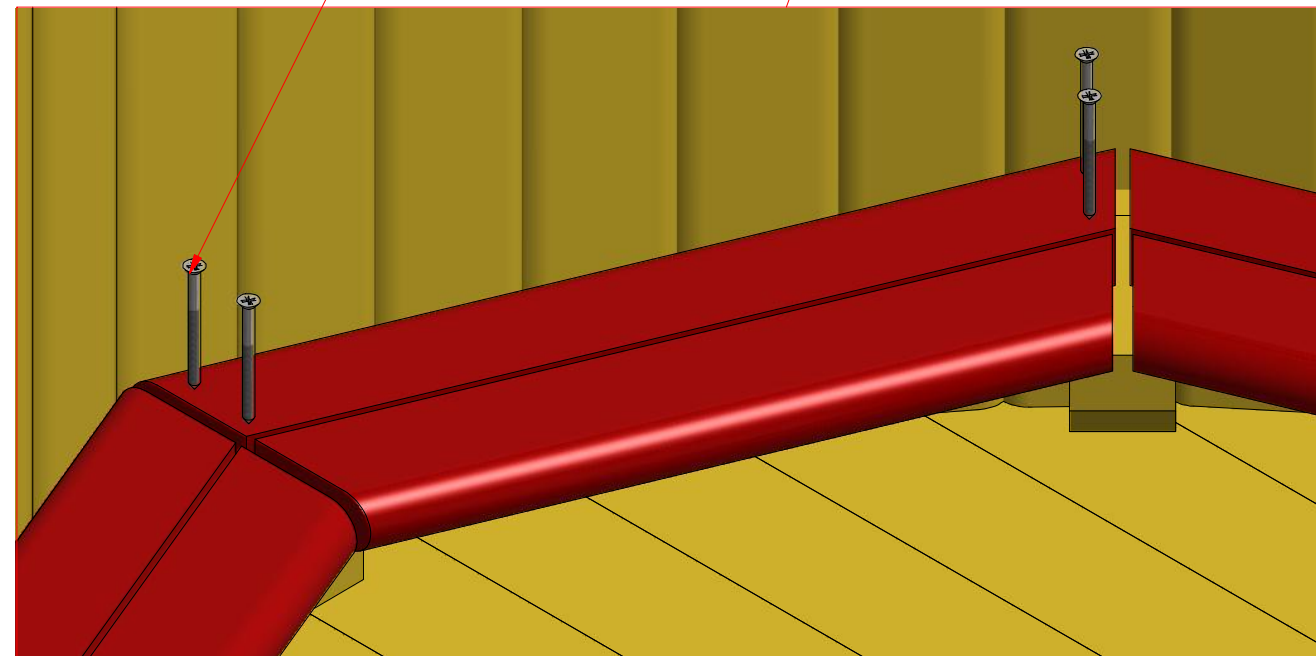

Hot Tub Ø 1.5 m

| Screws | | | |
|--------|----|--------|--------|
| 1 | S3 | 3.5x45 | 48 pcs |
| | | | |

Hot Tub Ø 1.5 m

Screws

| | | | |
|---|----|------|--------|
| 1 | S2 | 4x70 | 62 pcs |
| | | | |

Hot Tub Ø 1.5 m