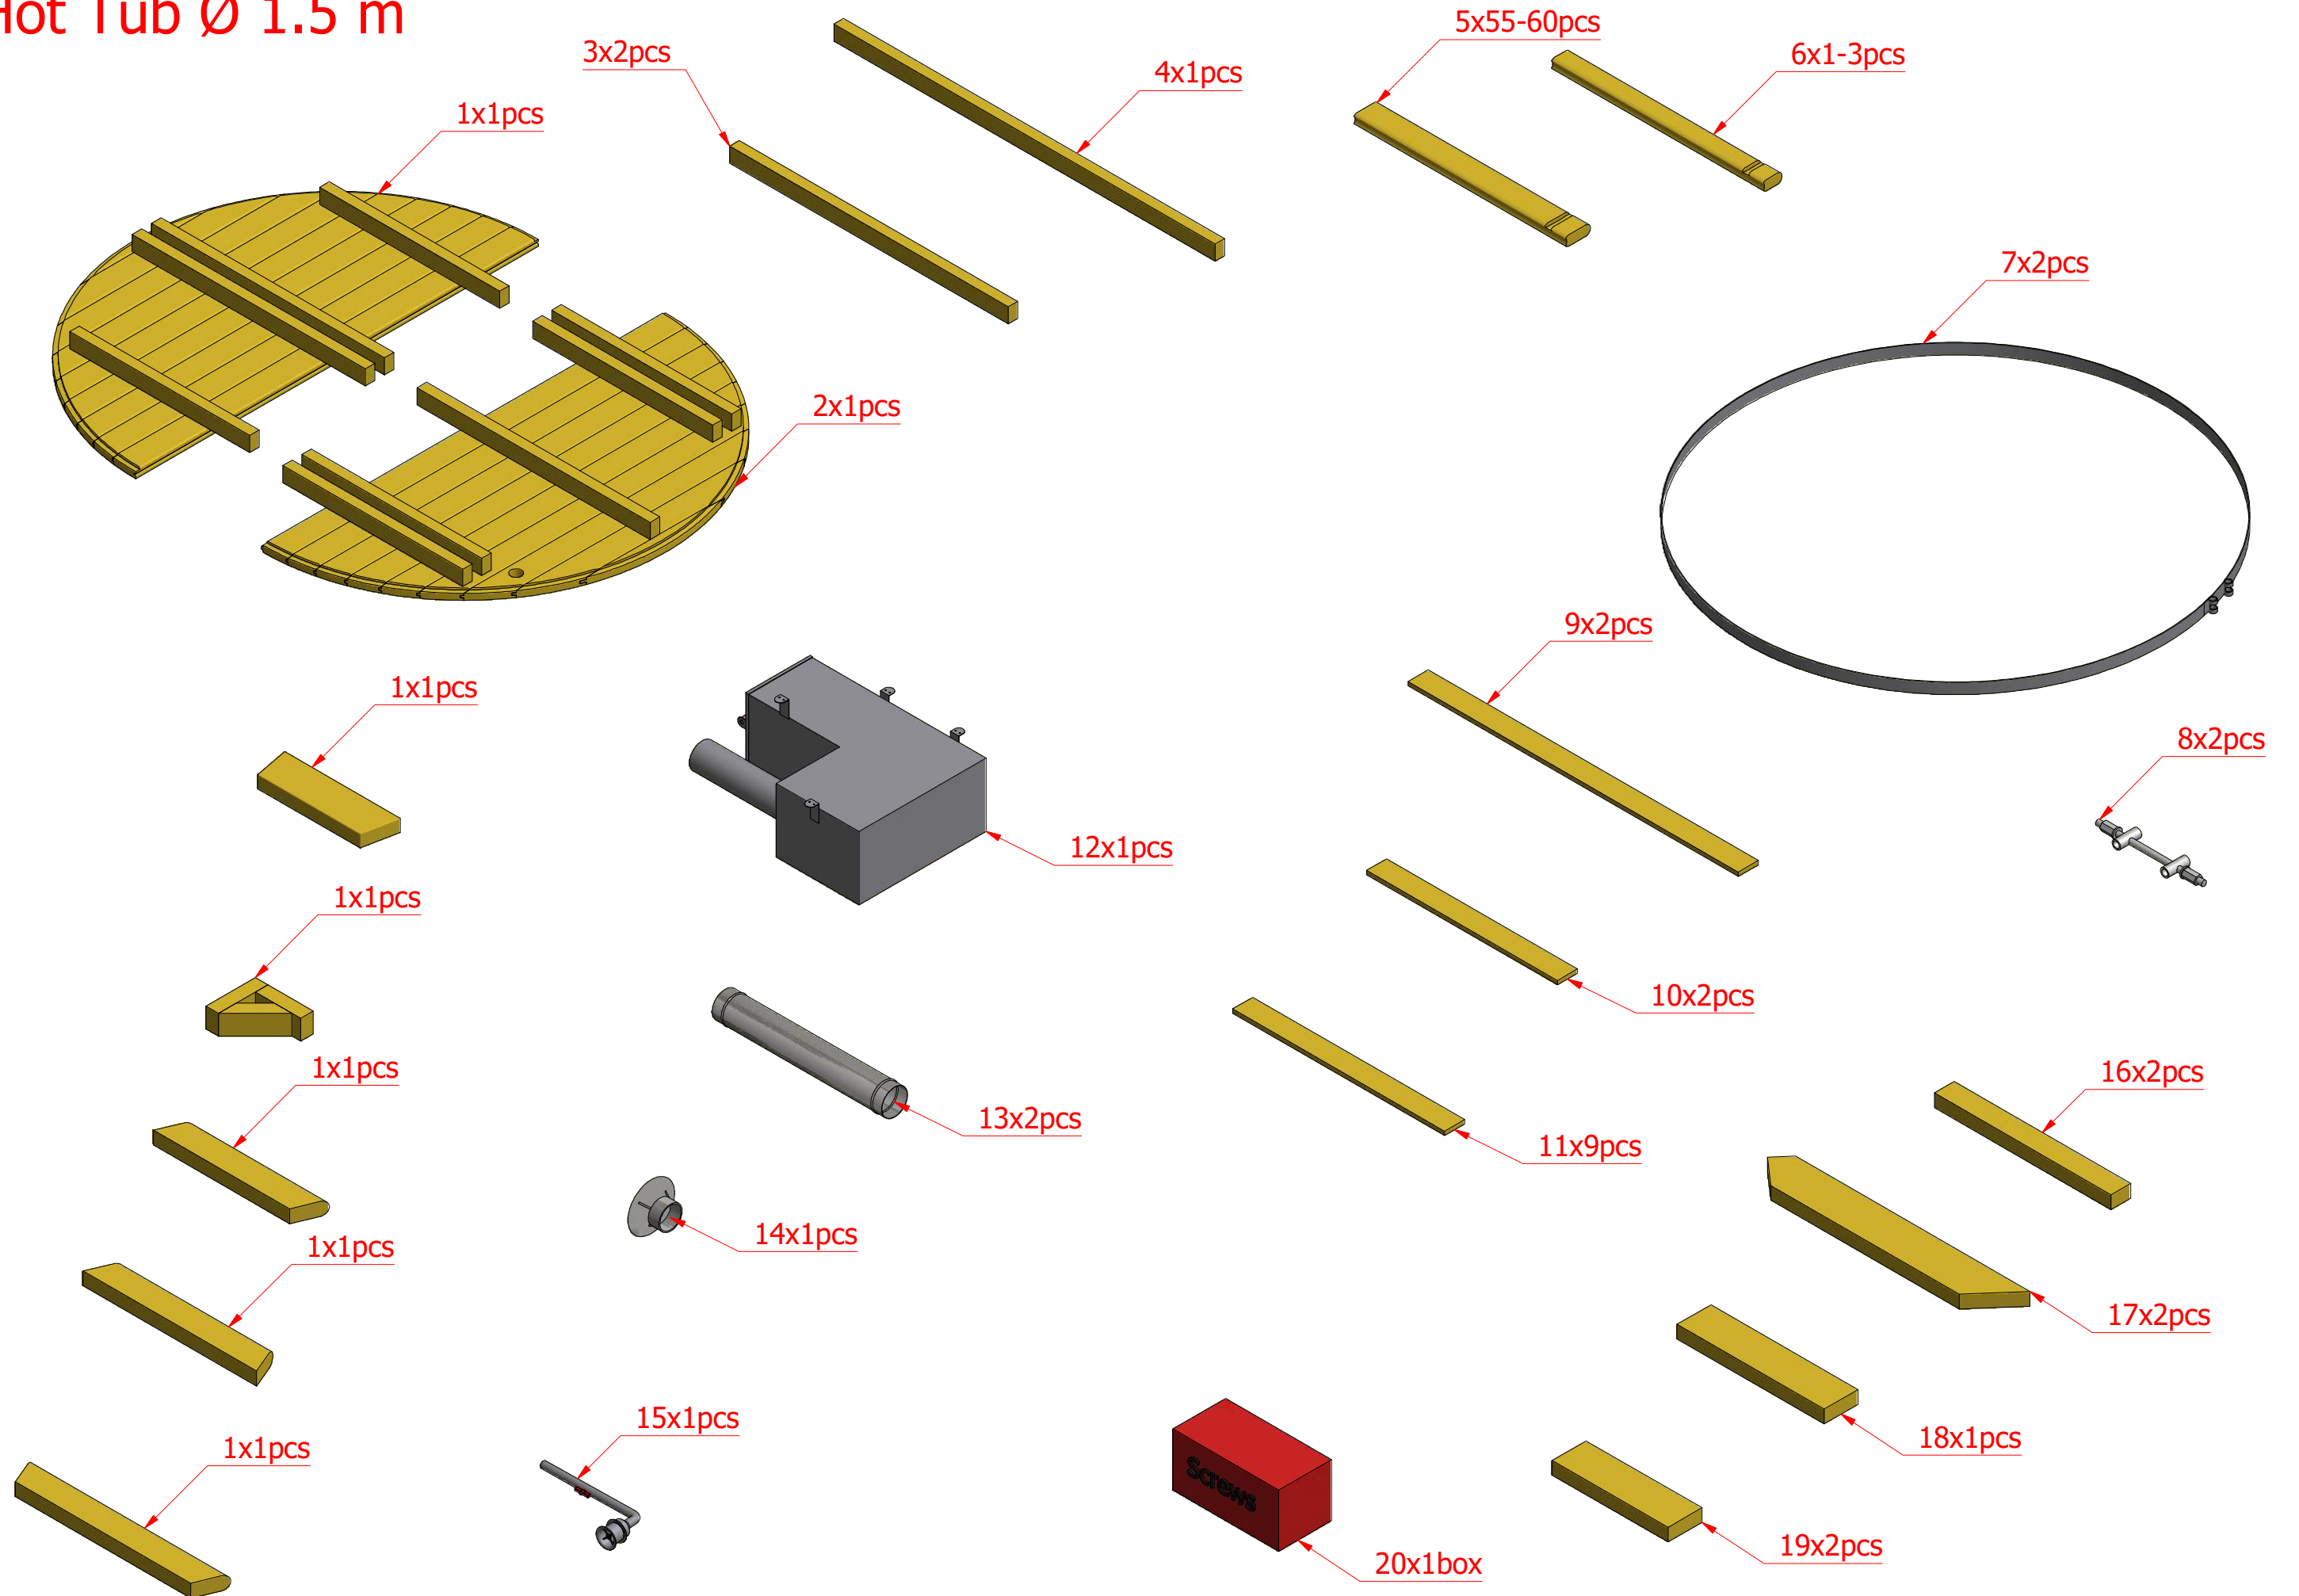

Hot Tub Ø 1.5 m

Hot Tub Ø 1.5 m

Hot Tub Ø 1.5 m

Screws

| | | | |
|---|----|-------|--------|
| 1 | S1 | 5x100 | 18 pcs |
| | | | |

Hot Tub Ø 1.5 m

Screws

| | | | |
|--|--|--|--|
| | | | |
| | | | |

Hot Tub Ø 1.5 m

Screws

| | | | |
|--|--|--|--|
| | | | |
| | | | |

Hot Tub Ø 1.5 m

Screws

| | | | |
|---|----|------|--------|
| 1 | S2 | 4x70 | 32 pcs |
| | | | |

Hot Tub Ø 1.5 m

| Screws | | | |
|--------|----|--------|-------|
| 1 | S3 | 3.5x45 | 8 pcs |
| | | | |

Hot Tub Ø 1.5 m

| Screws | | | |
|--------|----|--------|--------|
| 1 | S3 | 3.5x45 | 48 pcs |
| | | | |

Hot Tub Ø 1.5 m

Screws

| | | | |
|---|----|------|--------|
| 1 | S2 | 4x70 | 62 pcs |
| | | | |

Hot Tub Ø 1.5 m

Screws

| | | | |
|---|----|------|--------|
| 1 | S2 | 4x70 | 10 pcs |
| | | | |