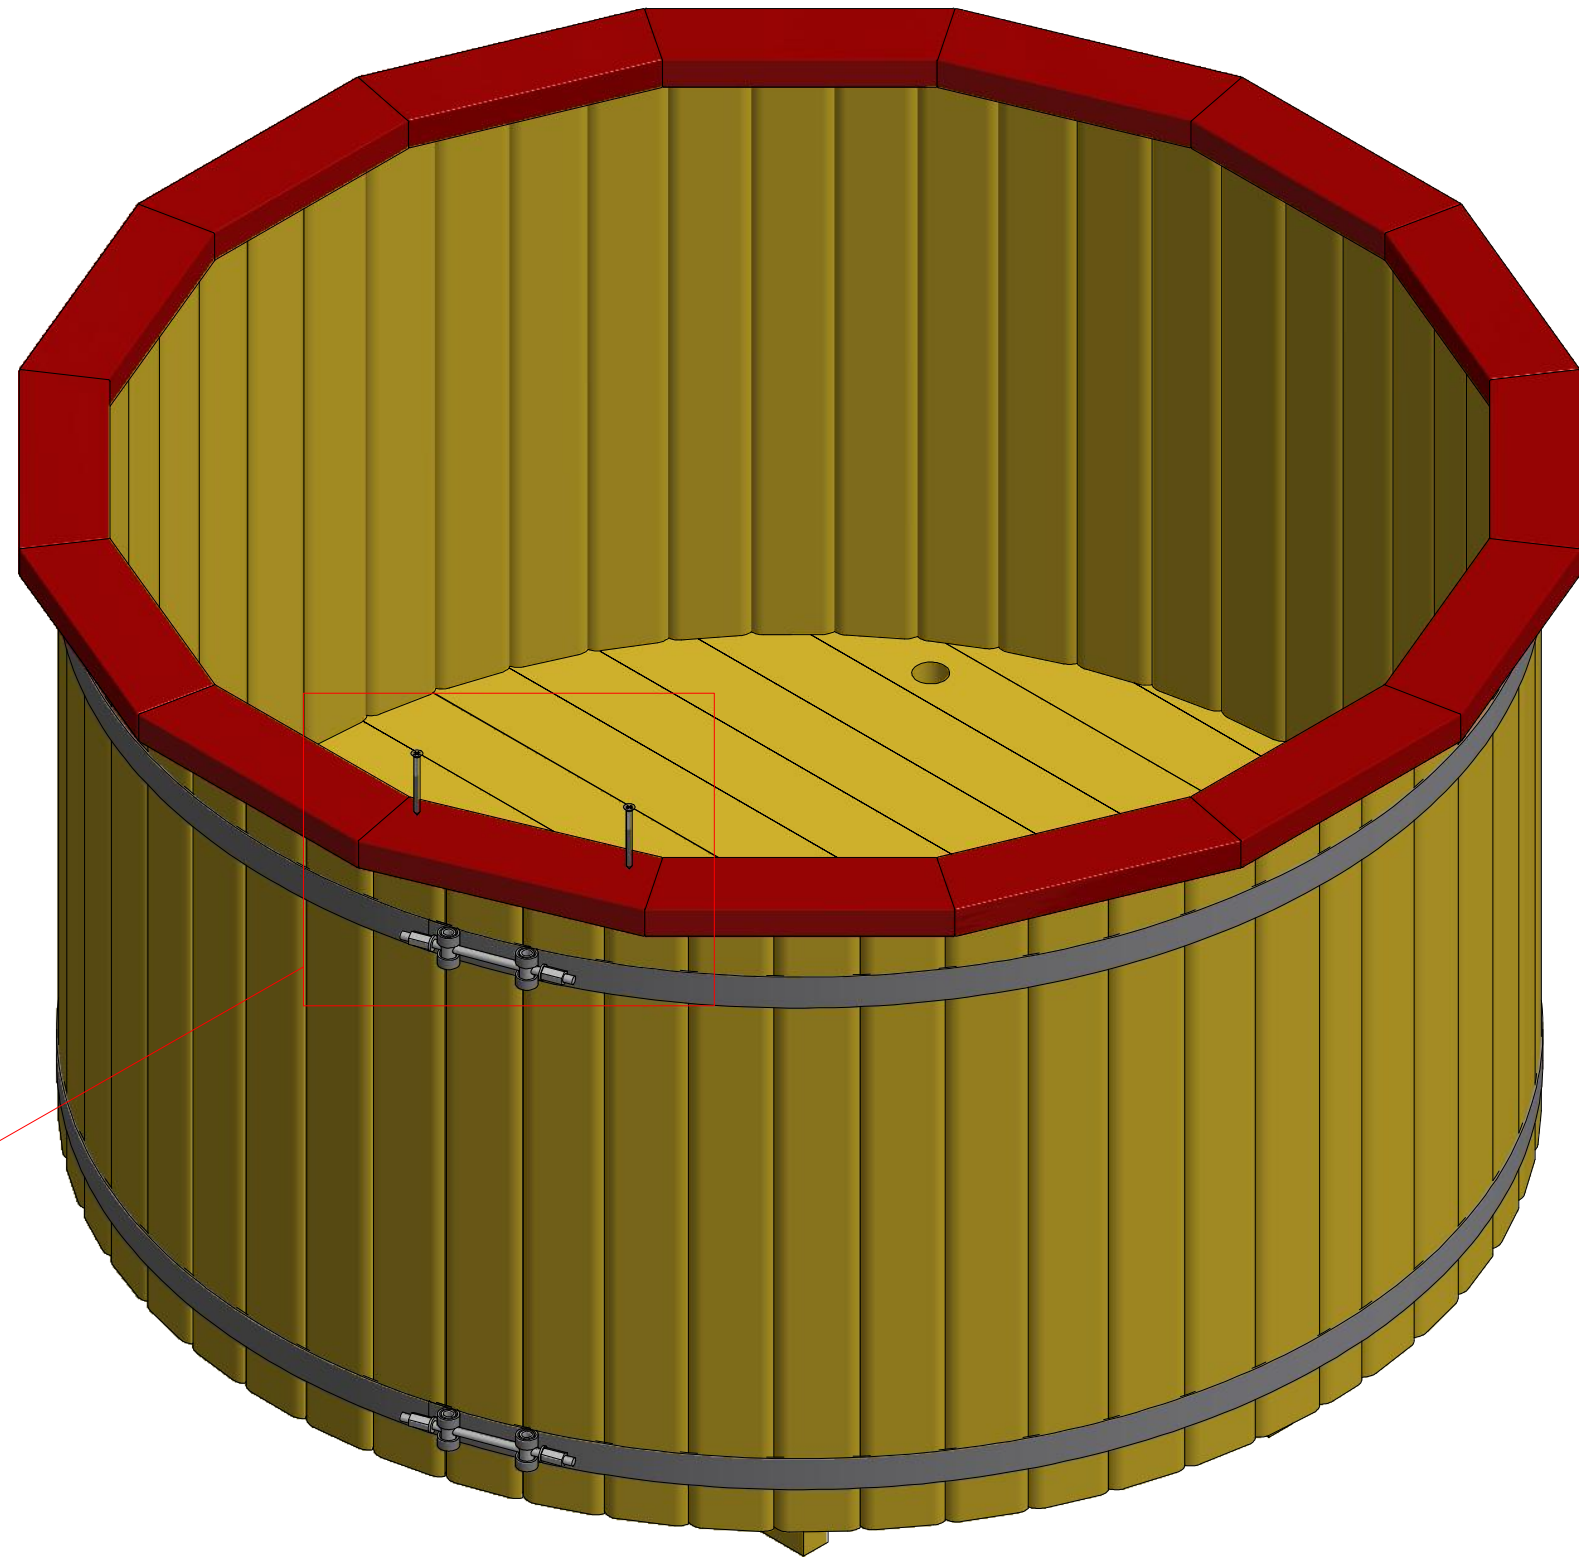

Hot Tub Ø 1.5 m

Hot Tub Ø 1.5 m

Hot Tub Ø 1.5 m

Screws

| | | | |
|---|----|-------|--------|
| 1 | S1 | 5x100 | 18 pcs |
| | | | |

Hot Tub Ø 1.5 m

Screws

| | | | |
|--|--|--|--|
| | | | |
| | | | |

Hot Tub Ø 1.5 m

Screws

| | | | |
|--|--|--|--|
| | | | |
| | | | |

Hot Tub Ø 1.5 m

Screws

| | | | |
|---|----|------|--------|
| 1 | S2 | 4x70 | 32 pcs |
| | | | |

Hot Tub Ø 1.5 m

| Screws | | | |
|--------|----|--------|-------|
| 1 | S3 | 3.5x45 | 8 pcs |
| | | | |

Hot Tub Ø 1.5 m

| Screws | | | |
|--------|----|--------|--------|
| 1 | S3 | 3.5x45 | 48 pcs |
| | | | |

Hot Tub Ø 1.5 m

Screws

| | | | |
|---|----|------|--------|
| 1 | S2 | 4x70 | 62 pcs |
| | | | |

Hot Tub Ø 1.5 m