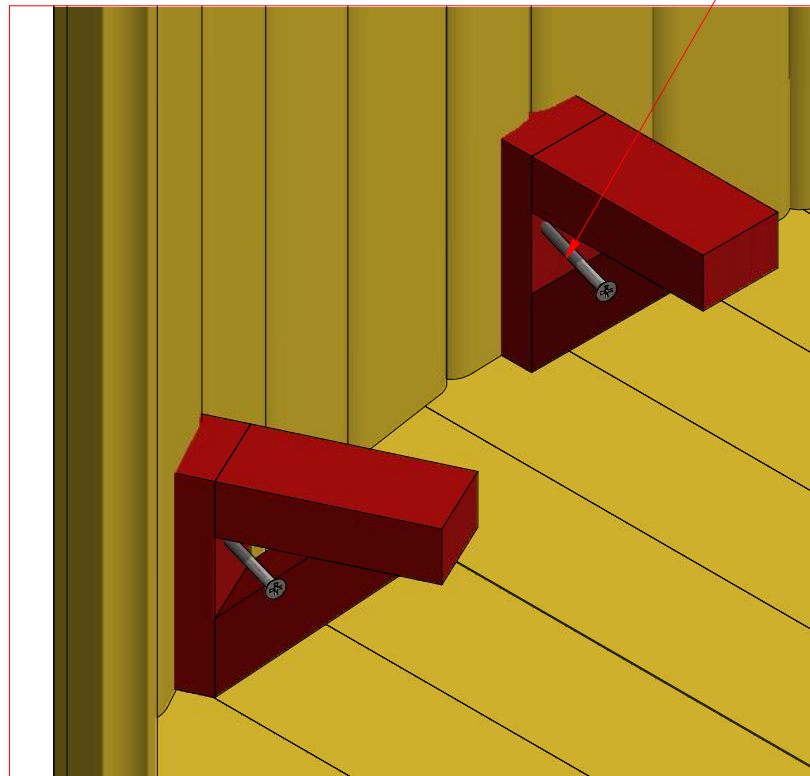

Hot Tub Ø 1.5 m

| Screws | | | |
|--------|----|--------|--------|
| 1 | S3 | 3.5x45 | 48 pcs |
| | | | |

Hot Tub Ø 1.5 m

Screws

| | | | |
|---|----|------|--------|
| 1 | S2 | 4x70 | 62 pcs |
| | | | |

Hot Tub Ø 1.5 m