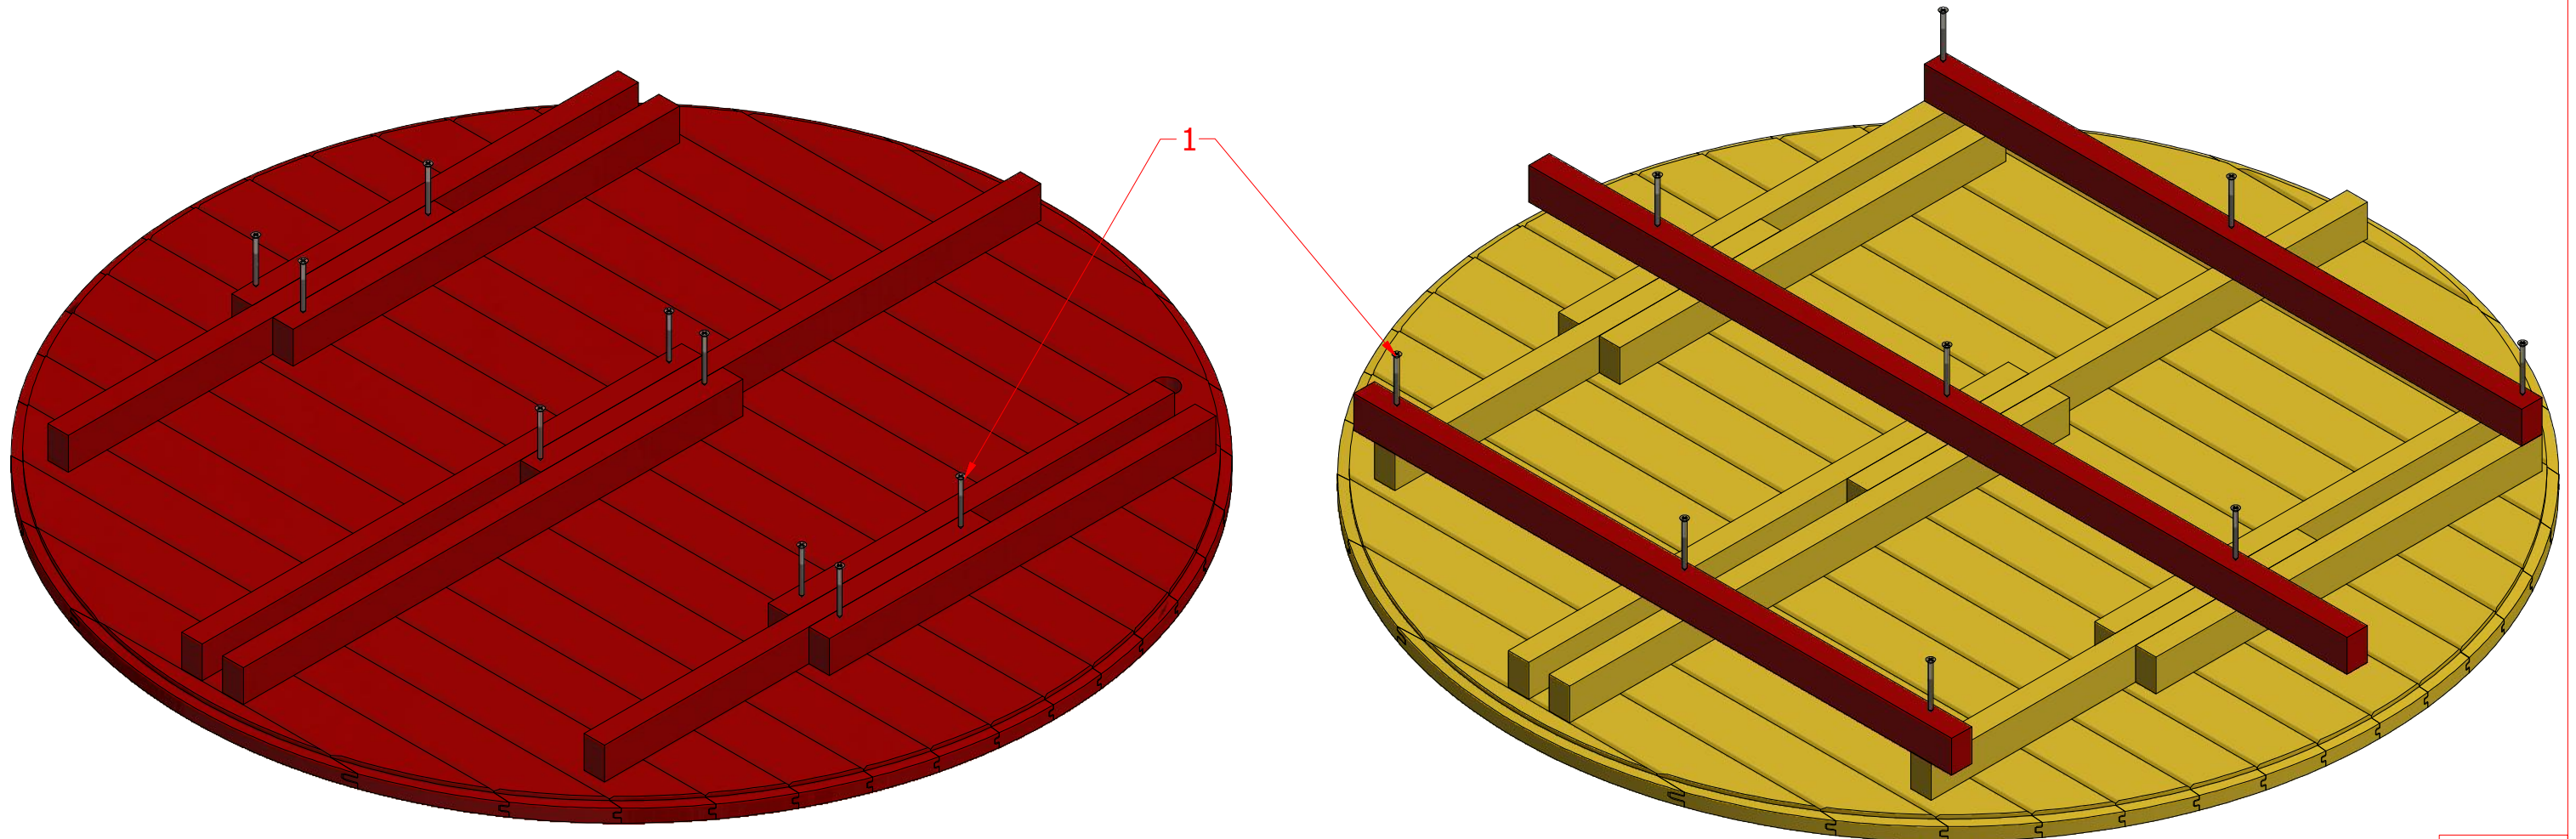

Hot Tub Ø 1.5 m

Hot Tub Ø 1.5 m

Hot Tub Ø 1.5 m

Screws

| | | | |
|---|----|-------|--------|
| 1 | S1 | 5x100 | 18 pcs |
| | | | |

Hot Tub Ø 1.5 m

Screws

| | | | |
|--|--|--|--|
| | | | |
| | | | |

Hot Tub Ø 1.5 m

Screws

| | | | |
|--|--|--|--|
| | | | |
| | | | |

Hot Tub Ø 1.5 m

Screws

| | | | |
|---|----|------|--------|
| 1 | S2 | 4x70 | 32 pcs |
| | | | |

Hot Tub Ø 1.5 m

| Screws | | | |
|--------|----|--------|-------|
| 1 | S3 | 3.5x45 | 8 pcs |
| | | | |

Hot Tub Ø 1.5 m

| Screws | | | |
|--------|----|--------|--------|
| 1 | S3 | 3.5x45 | 48 pcs |
| | | | |

Hot Tub Ø 1.5 m

Screws

| | | | |
|---|----|------|--------|
| 1 | S2 | 4x70 | 62 pcs |
| | | | |

Hot Tub Ø 1.5 m