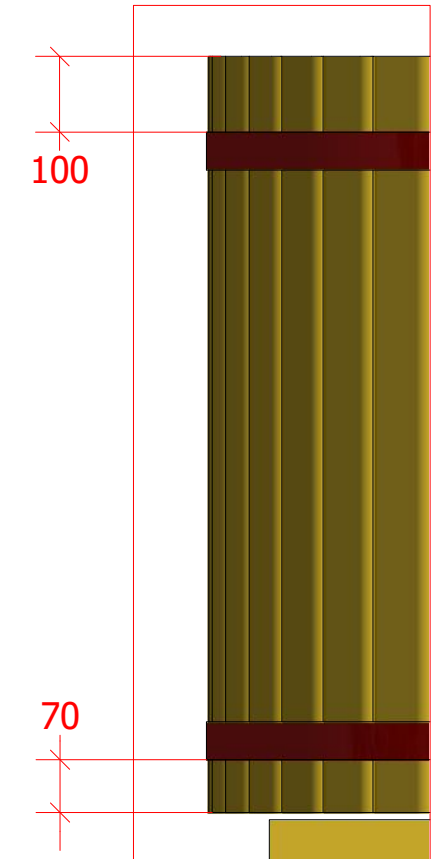

Hot Tub Ø 1.5 m

Hot Tub Ø 1.5 m

Hot Tub Ø 1.5 m

Screws

| | | | |
|---|----|-------|--------|
| 1 | S1 | 5x100 | 18 pcs |
| | | | |

Hot Tub Ø 1.5 m

Screws

| | | | |
|--|--|--|--|
| | | | |
| | | | |

Hot Tub Ø 1.5 m

Screws

| | | | |
|--|--|--|--|
| | | | |
| | | | |

Hot Tub Ø 1.5 m

Screws

| | | | |
|---|----|------|--------|
| 1 | S2 | 4x70 | 32 pcs |
| | | | |

Hot Tub Ø 1.5 m

| Screws | | | |
|--------|----|--------|-------|
| 1 | S3 | 3.5x45 | 8 pcs |
| | | | |

Hot Tub Ø 1.5 m

| Screws | | | |
|--------|----|--------|--------|
| 1 | S3 | 3.5x45 | 48 pcs |
| | | | |

Hot Tub Ø 1.5 m

Screws

| | | | |
|---|----|------|--------|
| 1 | S2 | 4x70 | 62 pcs |
| | | | |

Hot Tub Ø 1.5 m

Screws

| | | | |
|---|----|------|--------|
| 1 | S2 | 4x70 | 10 pcs |
| | | | |