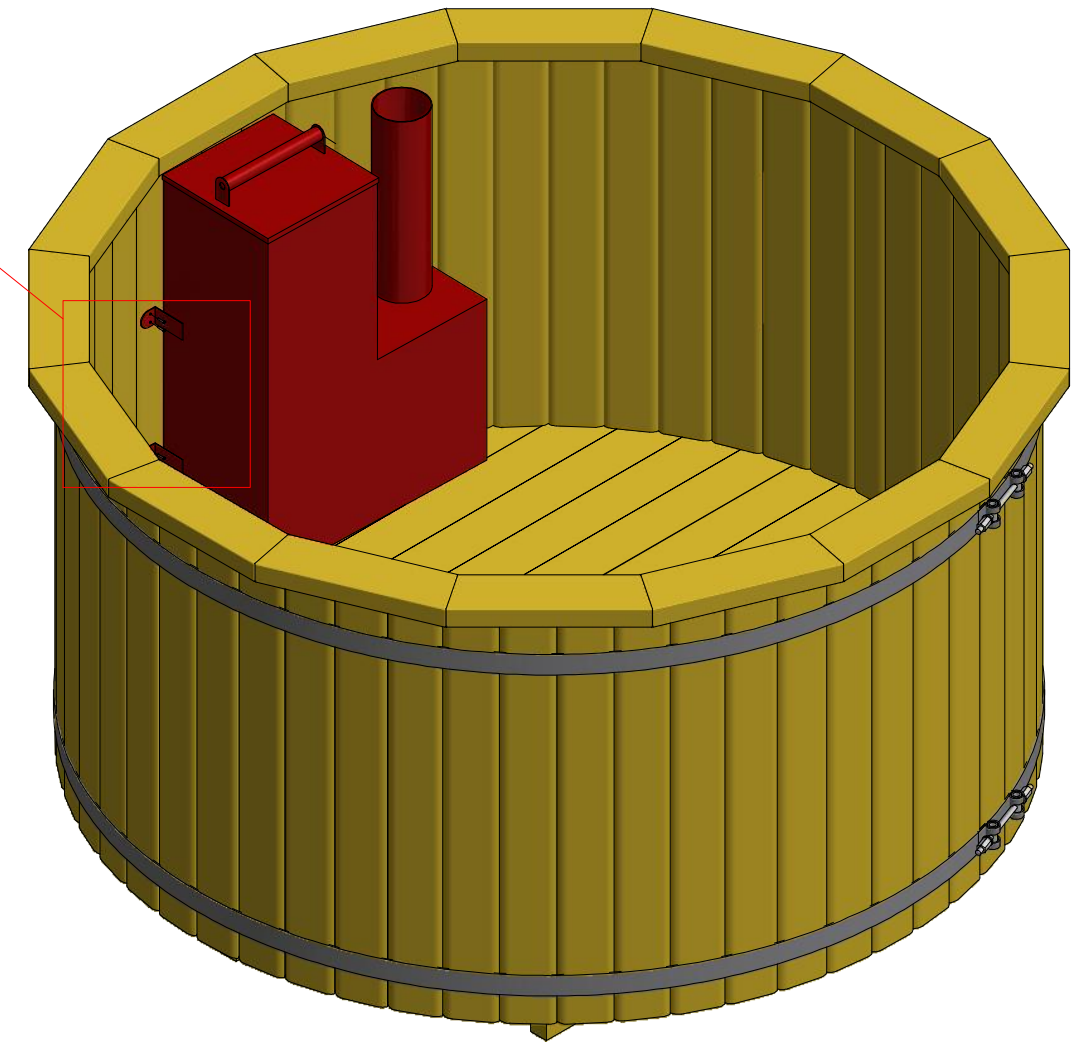

Hot Tub Ø 1.5 m

Hot Tub Ø 1.5 m

Hot Tub Ø 1.5 m

Screws

| | | | |
|---|----|-------|--------|
| 1 | S1 | 5x100 | 18 pcs |
| | | | |

Hot Tub Ø 1.5 m

Screws

| | | | |
|--|--|--|--|
| | | | |
| | | | |

Hot Tub Ø 1.5 m

Screws

| | | | |
|--|--|--|--|
| | | | |
| | | | |

Hot Tub Ø 1.5 m

Screws

| | | | |
|---|----|------|--------|
| 1 | S2 | 4x70 | 32 pcs |
| | | | |

Hot Tub Ø 1.5 m

| Screws | | | |
|--------|----|--------|-------|
| 1 | S3 | 3.5x45 | 8 pcs |
| | | | |

Hot Tub Ø 1.5 m

| Screws | | | |
|--------|----|--------|--------|
| 1 | S3 | 3.5x45 | 48 pcs |
| | | | |

Hot Tub Ø 1.5 m

Screws

| | | | |
|---|----|------|--------|
| 1 | S2 | 4x70 | 62 pcs |
| | | | |

Hot Tub Ø 1.5 m