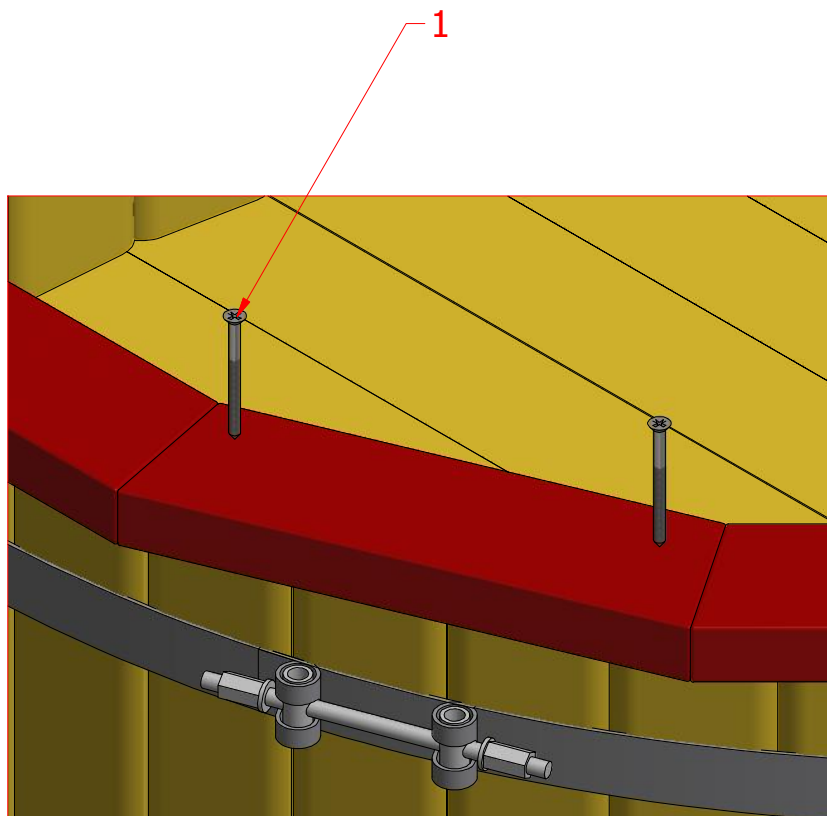

Hot Tub Ø 1.5 m

Hot Tub Ø 1.5 m

Hot Tub Ø 1.5 m

Screws

| | | | |
|---|----|-------|--------|
| 1 | S1 | 5x100 | 18 pcs |
| | | | |

Hot Tub Ø 1.5 m

Screws

| | | | |
|--|--|--|--|
| | | | |
| | | | |

Hot Tub Ø 1.5 m

Screws

| | | | |
|--|--|--|--|
| | | | |
| | | | |

Hot Tub Ø 1.5 m

Screws

| | | | |
|---|----|------|--------|
| 1 | S2 | 4x70 | 32 pcs |
| | | | |

Hot Tub Ø 1.5 m

| Screws | | | |
|--------|----|--------|-------|
| 1 | S3 | 3.5x45 | 8 pcs |
| | | | |

Hot Tub Ø 1.5 m

| Screws | | | |
|--------|----|--------|--------|
| 1 | S3 | 3.5x45 | 48 pcs |
| | | | |

Hot Tub Ø 1.5 m

Screws

| | | | |
|---|----|------|--------|
| 1 | S2 | 4x70 | 62 pcs |
| | | | |

Hot Tub Ø 1.5 m