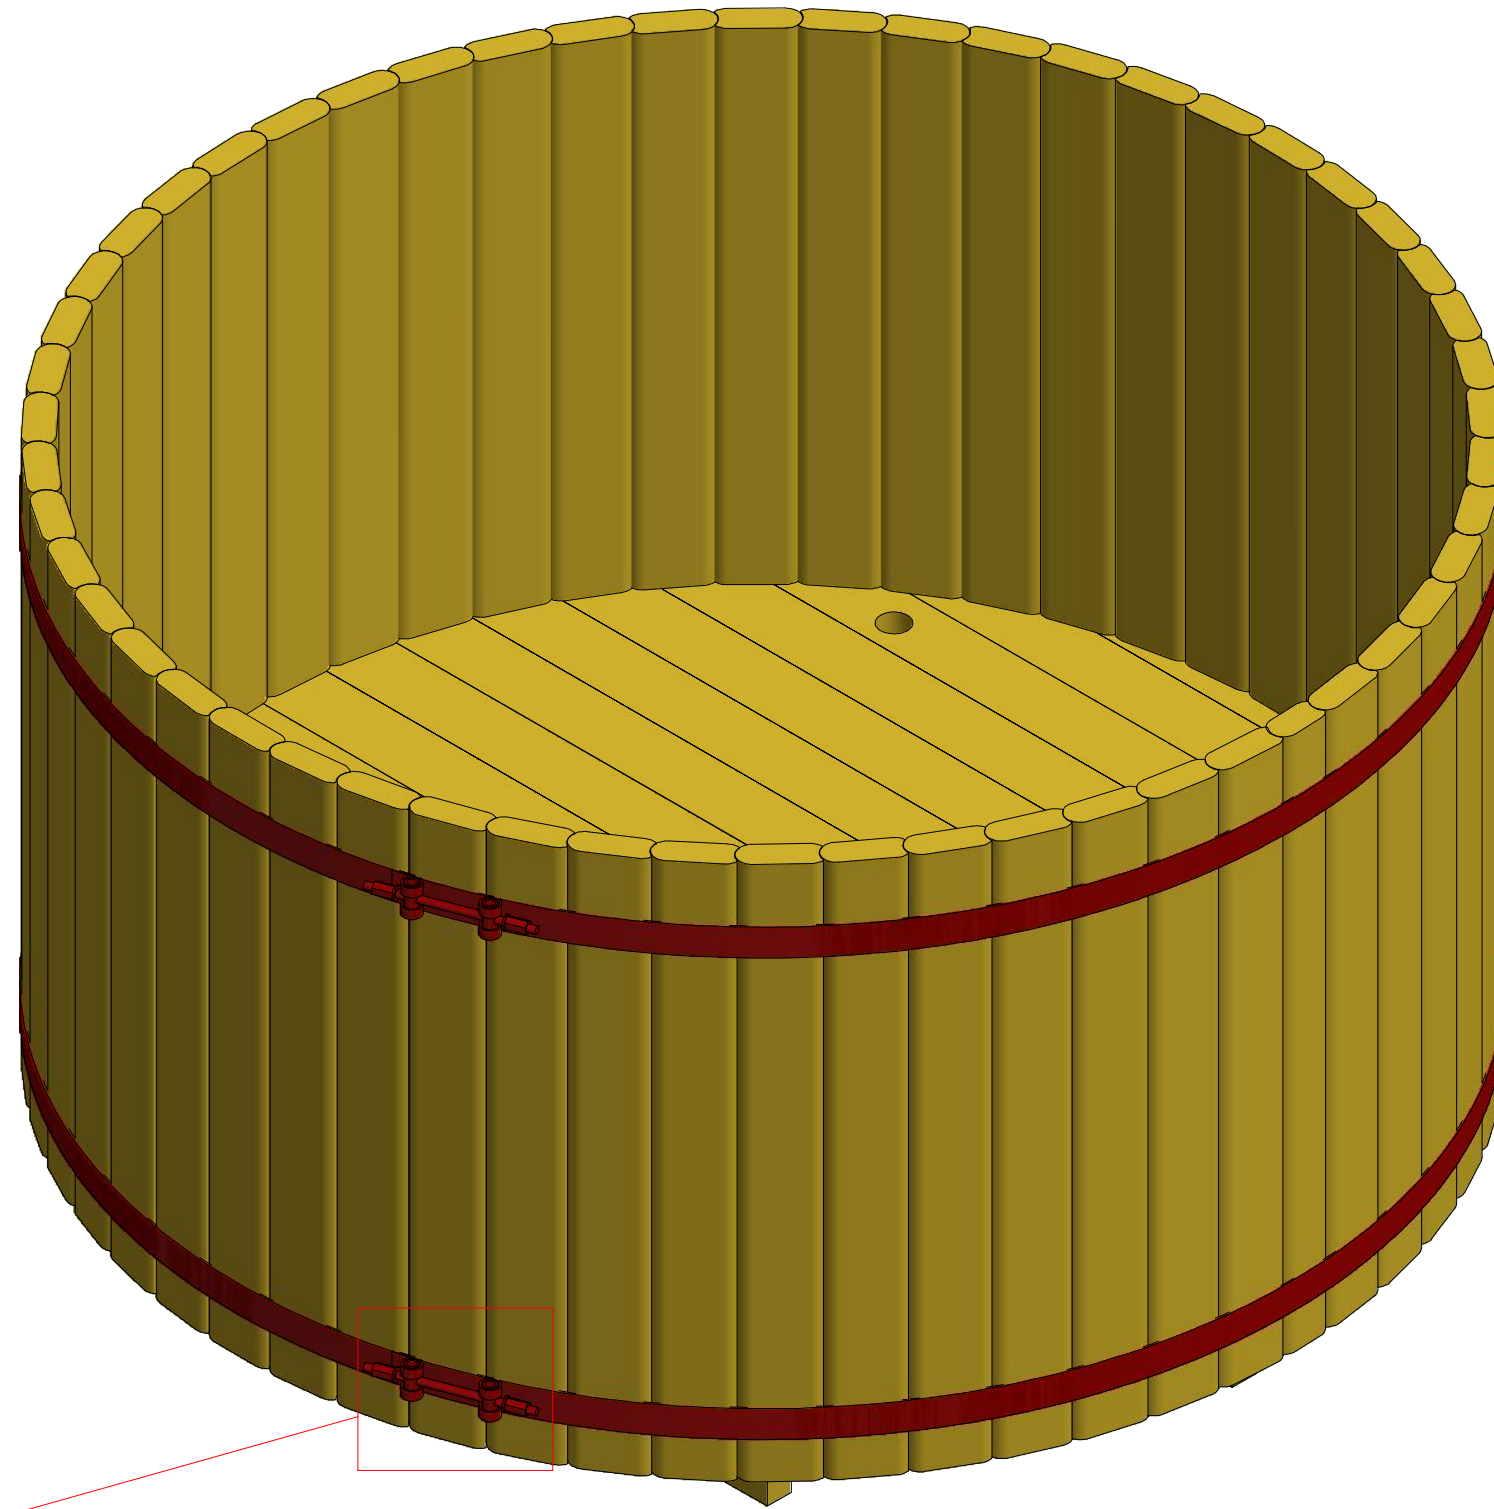

Hot Tub Ø 1.5 m

Hot Tub Ø 1.5 m

Hot Tub Ø 1.5 m

Screws

| | | | |
|---|----|-------|--------|
| 1 | S1 | 5x100 | 18 pcs |
| | | | |

Hot Tub Ø 1.5 m

Screws

| | | | |
|--|--|--|--|
| | | | |
| | | | |

Hot Tub Ø 1.5 m

Screws

| | | | |
|--|--|--|--|
| | | | |
| | | | |

Hot Tub Ø 1.5 m

Screws

| | | | |
|---|----|------|--------|
| 1 | S2 | 4x70 | 32 pcs |
| | | | |

Hot Tub Ø 1.5 m

| Screws | | | |
|--------|----|--------|-------|
| 1 | S3 | 3.5x45 | 8 pcs |
| | | | |

Hot Tub Ø 1.5 m

| Screws | | | |
|--------|----|--------|--------|
| 1 | S3 | 3.5x45 | 48 pcs |
| | | | |

Hot Tub Ø 1.5 m

Screws

| | | | |
|---|----|------|--------|
| 1 | S2 | 4x70 | 62 pcs |
| | | | |

Hot Tub Ø 1.5 m