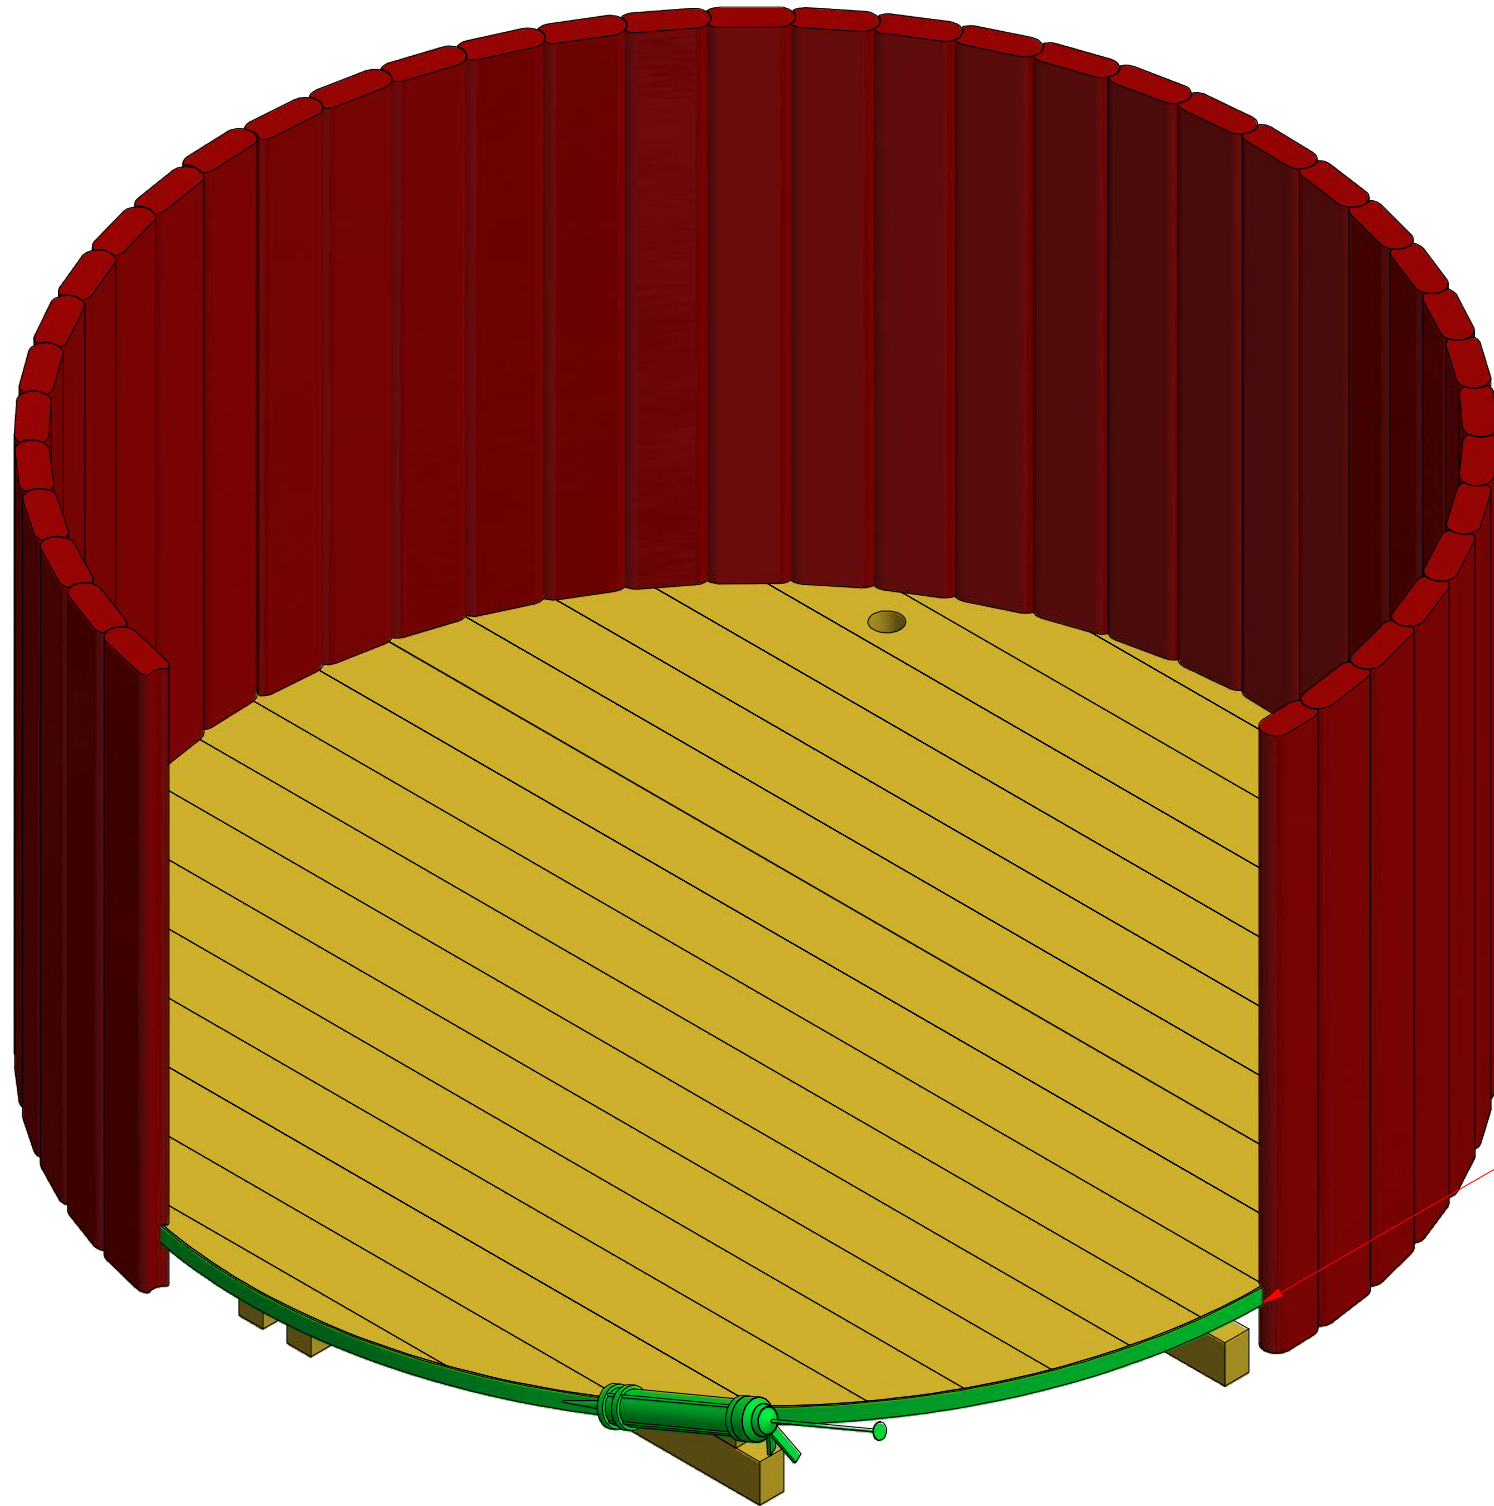

Hot Tub Ø 1.5 m

Hot Tub Ø 1.5 m

Hot Tub Ø 1.5 m

Screws

| | | | |
|---|----|-------|--------|
| 1 | S1 | 5x100 | 18 pcs |
| | | | |

Hot Tub Ø 1.5 m

Screws

| | | | |
|--|--|--|--|
| | | | |
| | | | |

Hot Tub Ø 1.5 m

Screws

| | | | |
|--|--|--|--|
| | | | |
| | | | |

Hot Tub Ø 1.5 m

Screws

| | | | |
|---|----|------|--------|
| 1 | S2 | 4x70 | 32 pcs |
| | | | |

Hot Tub Ø 1.5 m

| Screws | | | |
|--------|----|--------|-------|
| 1 | S3 | 3.5x45 | 8 pcs |
| | | | |

Hot Tub Ø 1.5 m

| Screws | | | |
|--------|----|--------|--------|
| 1 | S3 | 3.5x45 | 48 pcs |
| | | | |

Hot Tub Ø 1.5 m

Screws

| | | | |
|---|----|------|--------|
| 1 | S2 | 4x70 | 62 pcs |
| | | | |

Hot Tub Ø 1.5 m