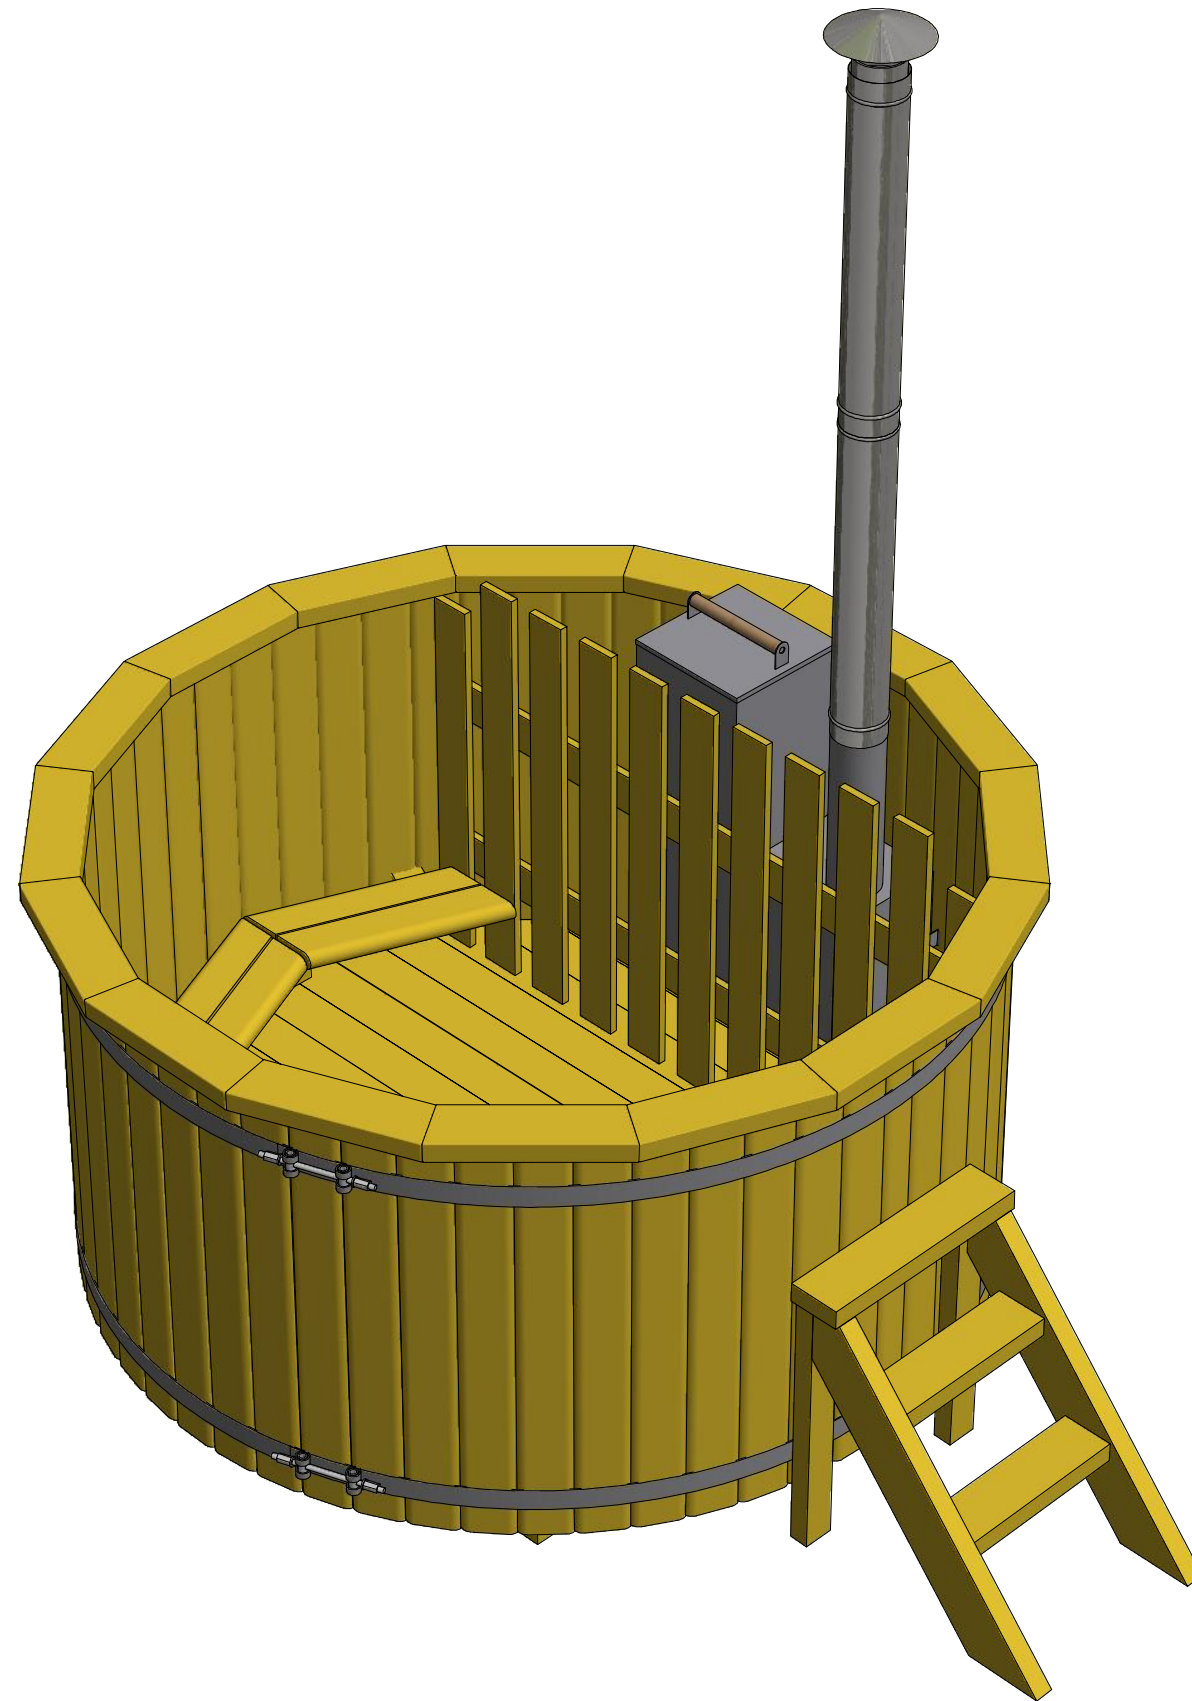

Hot Tub Ø 1.5 m

Hot Tub Ø 1.5 m

Hot Tub Ø 1.5 m

Screws

| | | | |
|---|----|-------|--------|
| 1 | S1 | 5x100 | 18 pcs |
| | | | |

Hot Tub Ø 1.5 m

Screws

| | | | |
|--|--|--|--|
| | | | |
| | | | |

Hot Tub Ø 1.5 m

Screws

| | | | |
|--|--|--|--|
| | | | |
| | | | |

Hot Tub Ø 1.5 m

Screws

| | | | |
|---|----|------|--------|
| 1 | S2 | 4x70 | 32 pcs |
| | | | |

Hot Tub Ø 1.5 m

| Screws | | | |
|--------|----|--------|-------|
| 1 | S3 | 3.5x45 | 8 pcs |
| | | | |

Hot Tub Ø 1.5 m

| Screws | | | |
|--------|----|--------|--------|
| 1 | S3 | 3.5x45 | 48 pcs |
| | | | |

Hot Tub Ø 1.5 m

Screws

| | | | |
|---|----|------|--------|
| 1 | S2 | 4x70 | 62 pcs |
| | | | |

Hot Tub Ø 1.5 m