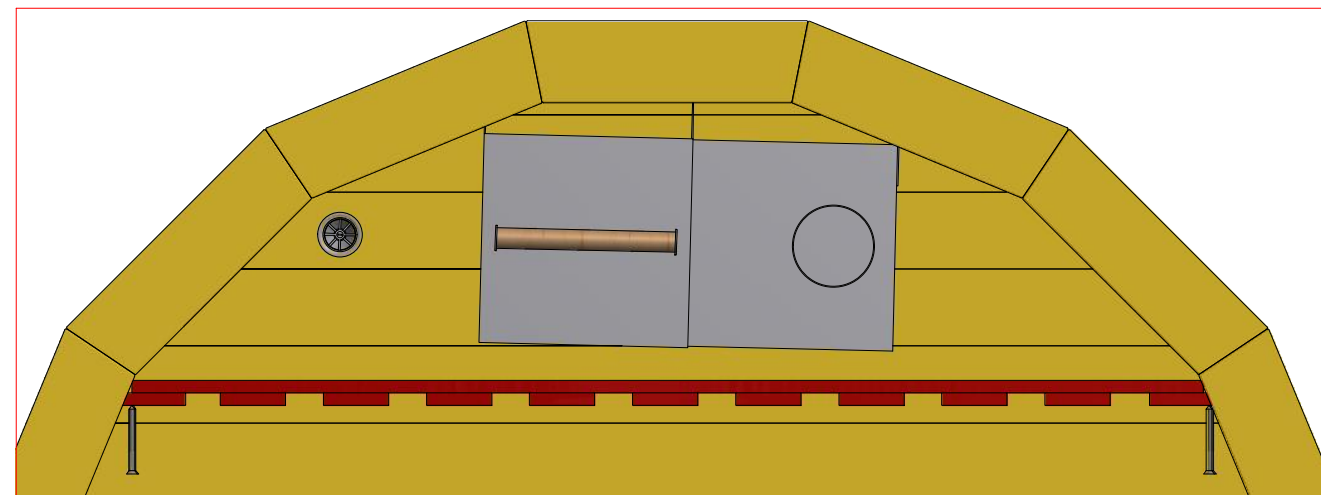

Hot Tub Ø 1.5 m

Hot Tub Ø 1.5 m

Hot Tub Ø 1.5 m

Screws

| | | | |
|---|----|-------|--------|
| 1 | S1 | 5x100 | 18 pcs |
| | | | |

Hot Tub Ø 1.5 m

Screws

| | | | |
|--|--|--|--|
| | | | |
| | | | |

Hot Tub Ø 1.5 m

Screws

| | | | |
|--|--|--|--|
| | | | |
| | | | |

Hot Tub Ø 1.5 m

Screws

| | | | |
|---|----|------|--------|
| 1 | S2 | 4x70 | 32 pcs |
| | | | |

Hot Tub Ø 1.5 m

| Screws | | | |
|--------|----|--------|-------|
| 1 | S3 | 3.5x45 | 8 pcs |
| | | | |

Hot Tub Ø 1.5 m

| Screws | | | |
|--------|----|--------|--------|
| 1 | S3 | 3.5x45 | 48 pcs |
| | | | |

Hot Tub Ø 1.5 m

Screws

| | | | |
|---|----|------|--------|
| 1 | S2 | 4x70 | 62 pcs |
| | | | |

Hot Tub Ø 1.5 m