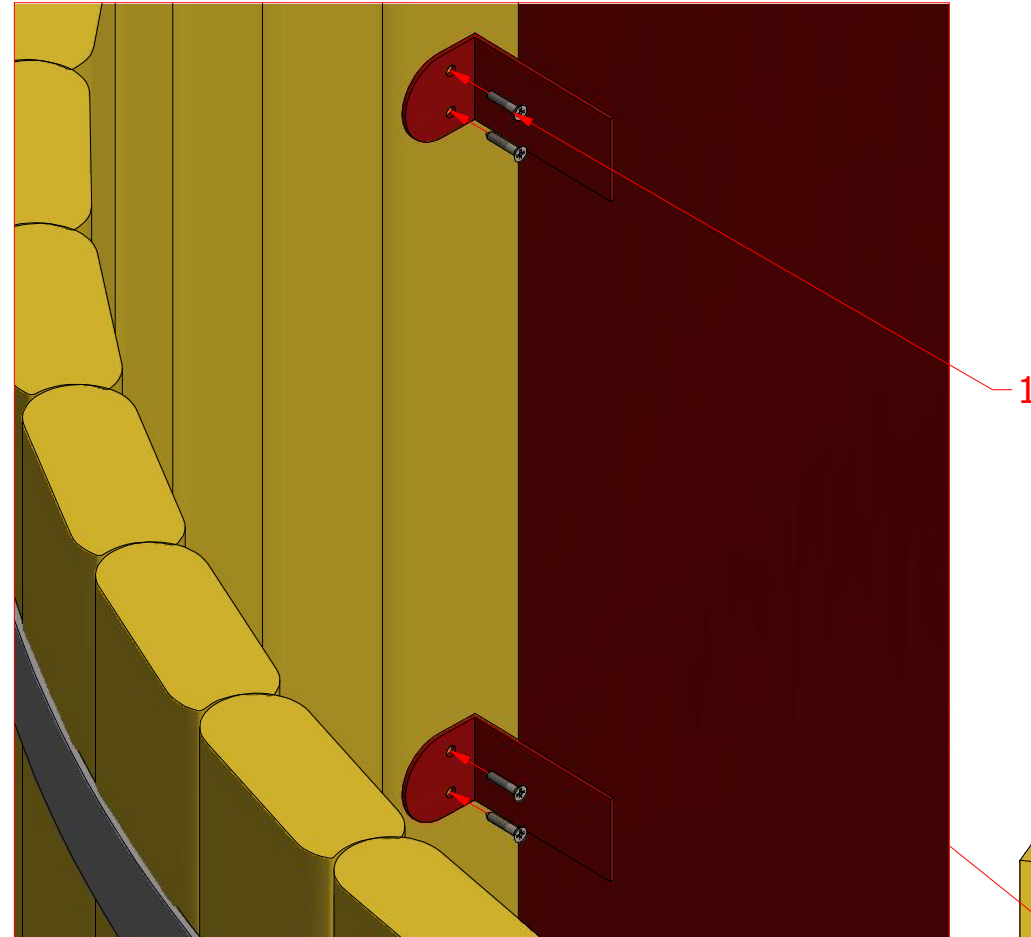

Hot Tub Ø 1.5 m

Hot Tub Ø 1.5 m

Hot Tub Ø 1.5 m

Screws

| | | | |
|---|----|-------|--------|
| 1 | S1 | 5x100 | 18 pcs |
| | | | |

Hot Tub Ø 1.5 m

Screws

| | | | |
|--|--|--|--|
| | | | |
| | | | |

Hot Tub Ø 1.5 m

Screws

| | | | |
|--|--|--|--|
| | | | |
| | | | |

Hot Tub Ø 1.5 m

Screws

| | | | |
|---|----|------|--------|
| 1 | S2 | 4x70 | 32 pcs |
| | | | |

Hot Tub Ø 1.5 m

| Screws | | | |
|--------|----|--------|-------|
| 1 | S3 | 3.5x45 | 8 pcs |
| | | | |

Hot Tub Ø 1.5 m

| Screws | | | |
|--------|----|--------|--------|
| 1 | S3 | 3.5x45 | 48 pcs |
| | | | |

Hot Tub Ø 1.5 m

Screws

| | | | |
|---|----|------|--------|
| 1 | S2 | 4x70 | 62 pcs |
| | | | |

Hot Tub Ø 1.5 m