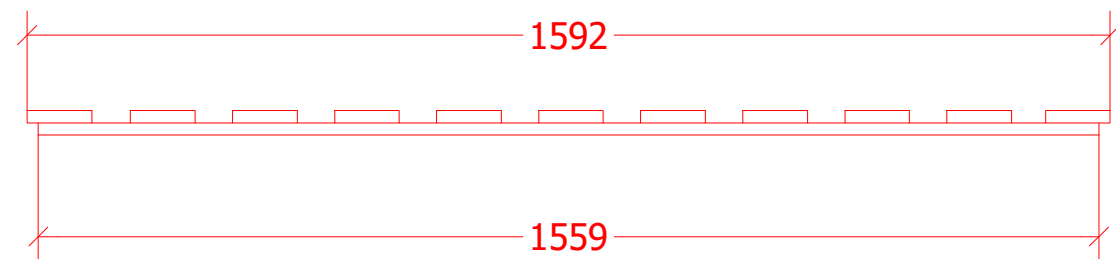

Hot Tub Ø 1.5 m

Hot Tub Ø 1.5 m

Hot Tub Ø 1.5 m

Screws

| | | | |
|---|----|-------|--------|
| 1 | S1 | 5x100 | 18 pcs |
| | | | |

Hot Tub Ø 1.5 m

Screws

| | | | |
|--|--|--|--|
| | | | |
| | | | |

Hot Tub Ø 1.5 m

Screws

| | | | |
|--|--|--|--|
| | | | |
| | | | |

Hot Tub Ø 1.5 m

Screws

| | | | |
|---|----|------|--------|
| 1 | S2 | 4x70 | 32 pcs |
| | | | |

Hot Tub Ø 1.5 m

| Screws | | | |
|--------|----|--------|-------|
| 1 | S3 | 3.5x45 | 8 pcs |
| | | | |

Hot Tub Ø 1.5 m

| Screws | | | |
|--------|----|--------|--------|
| 1 | S3 | 3.5x45 | 48 pcs |
| | | | |

Hot Tub Ø 1.5 m

Screws

| | | | |
|---|----|------|--------|
| 1 | S2 | 4x70 | 62 pcs |
| | | | |

Hot Tub Ø 1.5 m