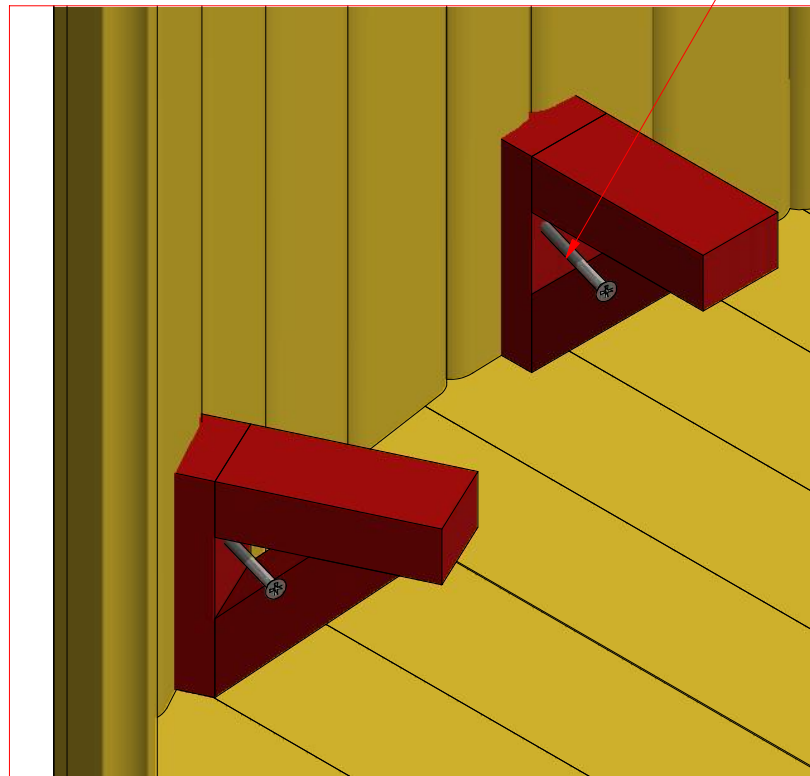

Hot Tub Ø 1.9 m

Screws

Hot Tub Ø 1.9 m

Screws

1	S2	4x70	32 pcs

Hot Tub Ø 1.9 m

Screws			
1	S3	3.5x45	8 pcs

Hot Tub Ø 1.9 m

Screws			
1	S3	3.5x45	48 pcs

Hot Tub Ø 1.9 m

Screws

1	S2	4x70	62 pcs

Hot Tub Ø 1.9 m

Screws

1	S2	4x70	10 pcs