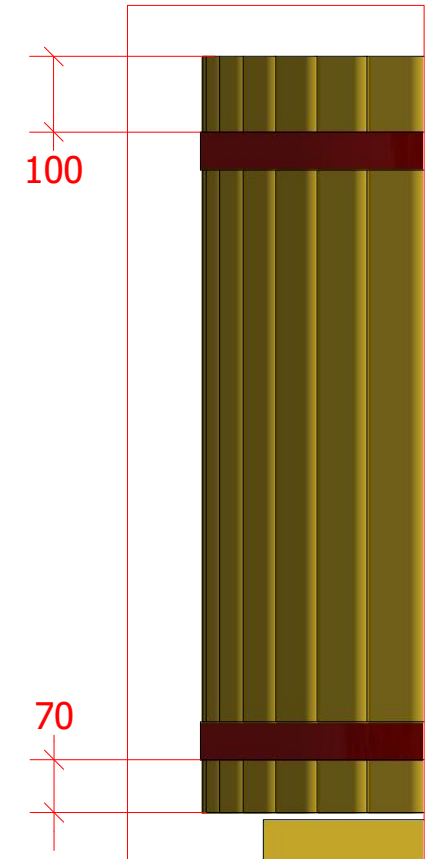

Hot Tub Ø 1.9 m

Hot Tub Ø 1.9 m

Hot Tub Ø 1.9 m

Screws

1	S1	5x100	36 pcs
2	S2	4x70	26 pcs

Hot Tub Ø 1.9 m

Screws

Silicone

Hot Tub Ø 1.9 m

Screws

Hot Tub Ø 1.9 m

Screws

1	S2	4x70	32 pcs

Hot Tub Ø 1.9 m

Screws			
1	S3	3.5x45	8 pcs

Hot Tub Ø 1.9 m

Screws			
1	S3	3.5x45	48 pcs

Hot Tub Ø 1.9 m

Screws

1	S2	4x70	62 pcs

Hot Tub Ø 1.9 m

Screws

1	S2	4x70	10 pcs