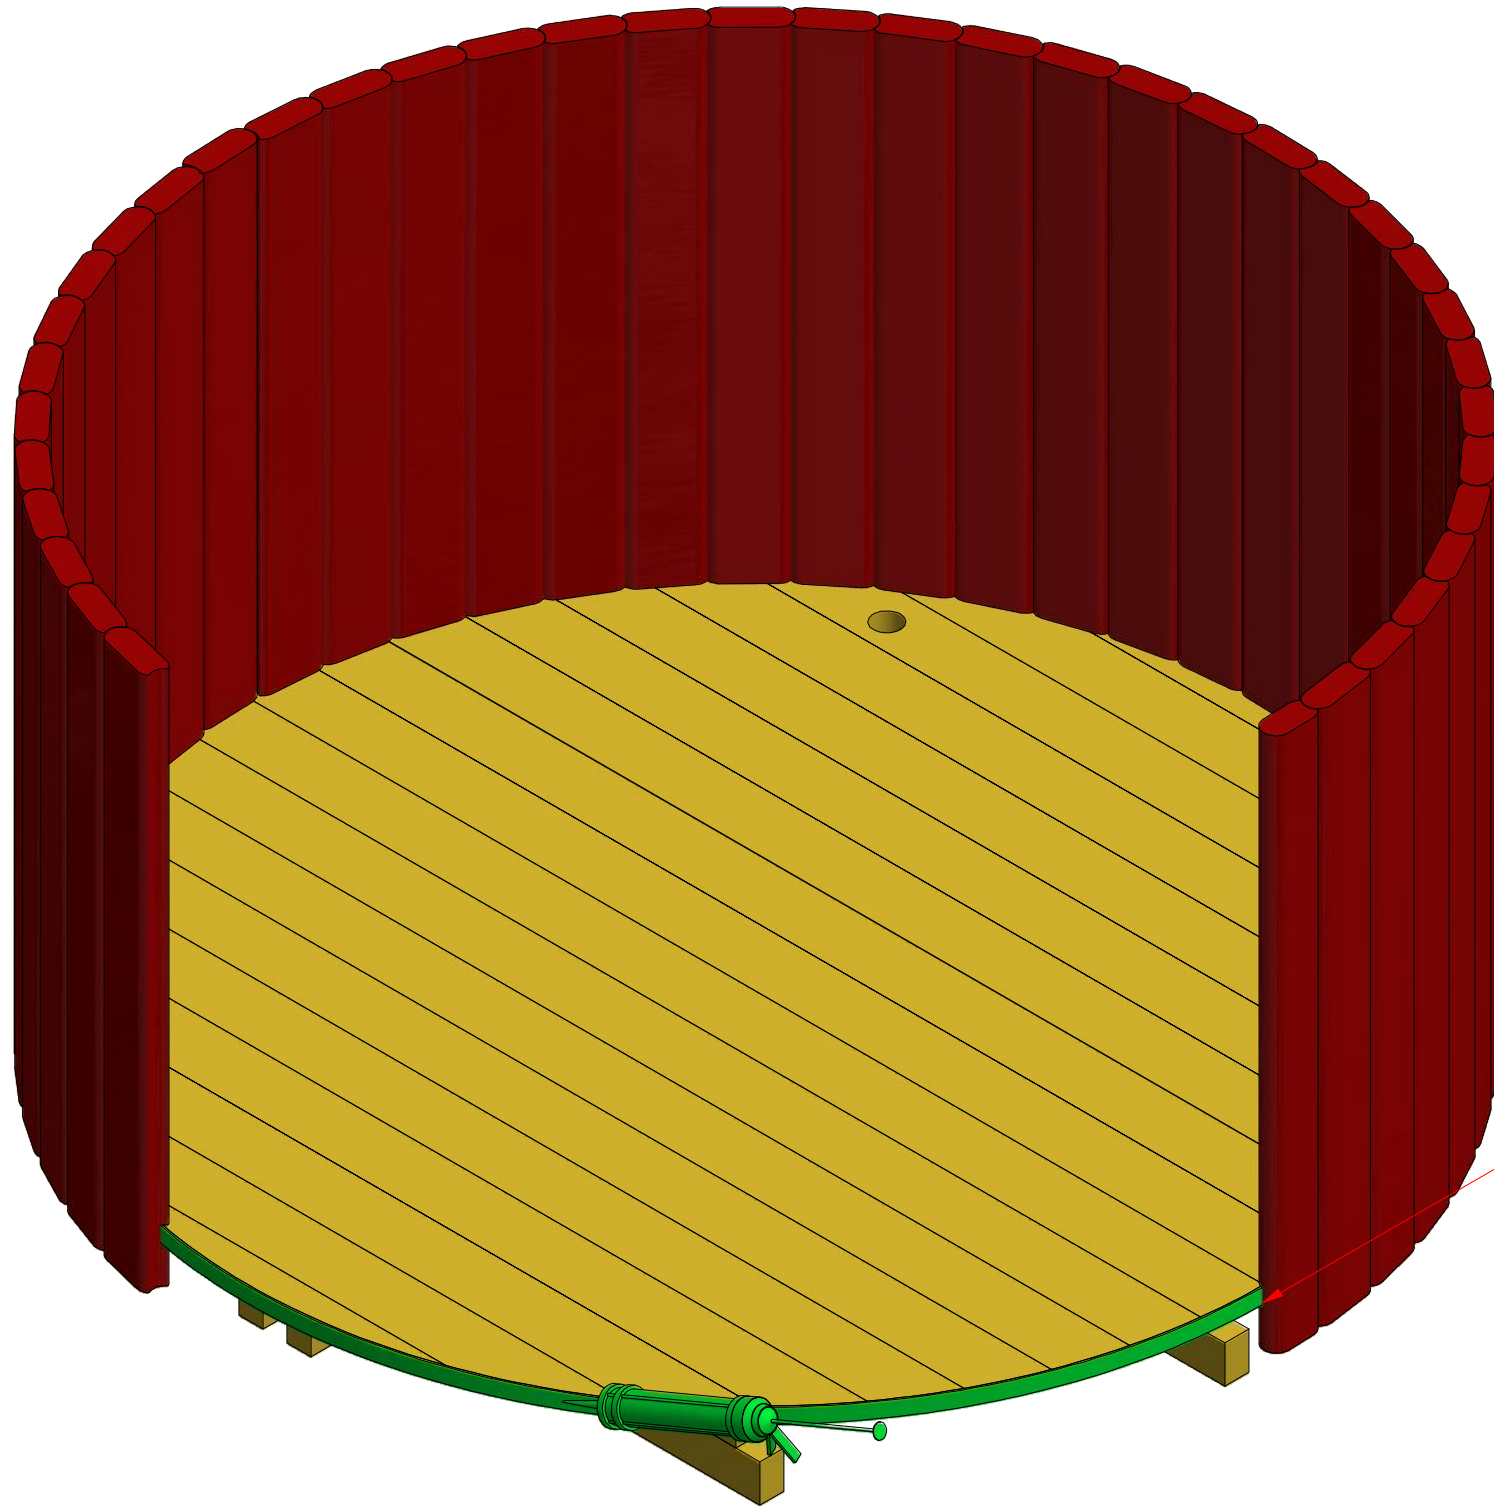

Hot Tub Ø 1.9 m

Hot Tub Ø 1.9 m

Hot Tub Ø 1.9 m

Screws

1	S1	5x100	36 pcs
2	S2	4x70	26 pcs

Hot Tub Ø 1.9 m

Screws

Silicone

Hot Tub Ø 1.9 m

Screws

Hot Tub Ø 1.9 m

Screws

1	S2	4x70	32 pcs

Hot Tub Ø 1.9 m

Screws			
1	S3	3.5x45	8 pcs

Hot Tub Ø 1.9 m

Screws			
1	S3	3.5x45	48 pcs

Hot Tub Ø 1.9 m

Screws

1	S2	4x70	62 pcs

Hot Tub Ø 1.9 m

Screws

1	S2	4x70	10 pcs