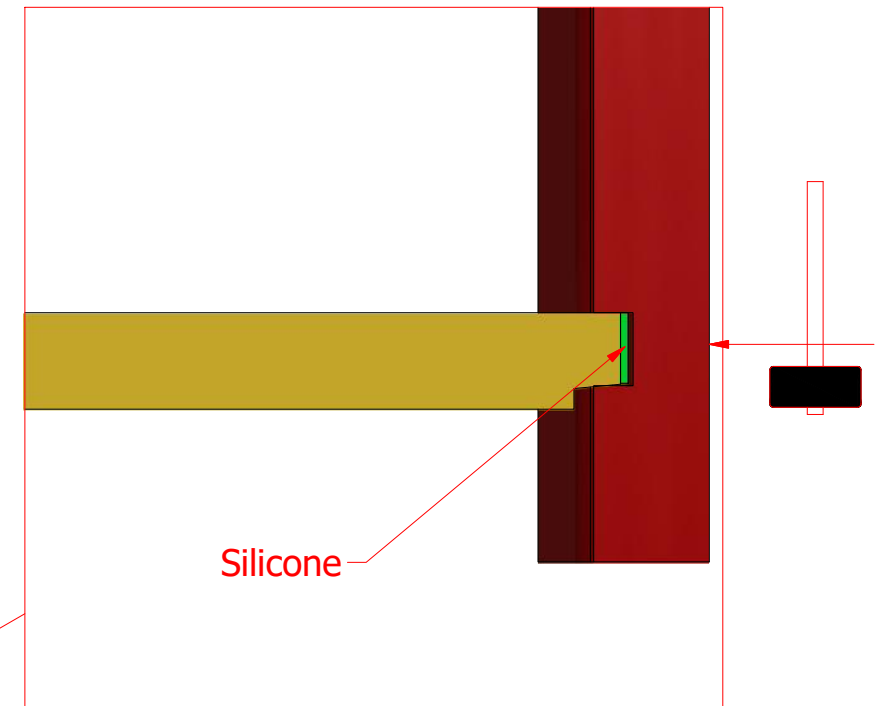

Hot Tub Ø 1.9 m

Hot Tub Ø 1.9 m

Hot Tub Ø 1.9 m

Screws

1	S1	5x100	36 pcs
2	S2	4x70	26 pcs

Hot Tub Ø 1.9 m

Screws

Silicone

Hot Tub Ø 1.9 m

Screws

Hot Tub Ø 1.9 m

Screws

1	S2	4x70	32 pcs

Hot Tub Ø 1.9 m

Screws			
1	S3	3.5x45	8 pcs

Hot Tub Ø 1.9 m

Screws			
1	S3	3.5x45	48 pcs

Hot Tub Ø 1.9 m

Screws

1	S2	4x70	62 pcs

Hot Tub Ø 1.9 m

Screws

1	S2	4x70	10 pcs