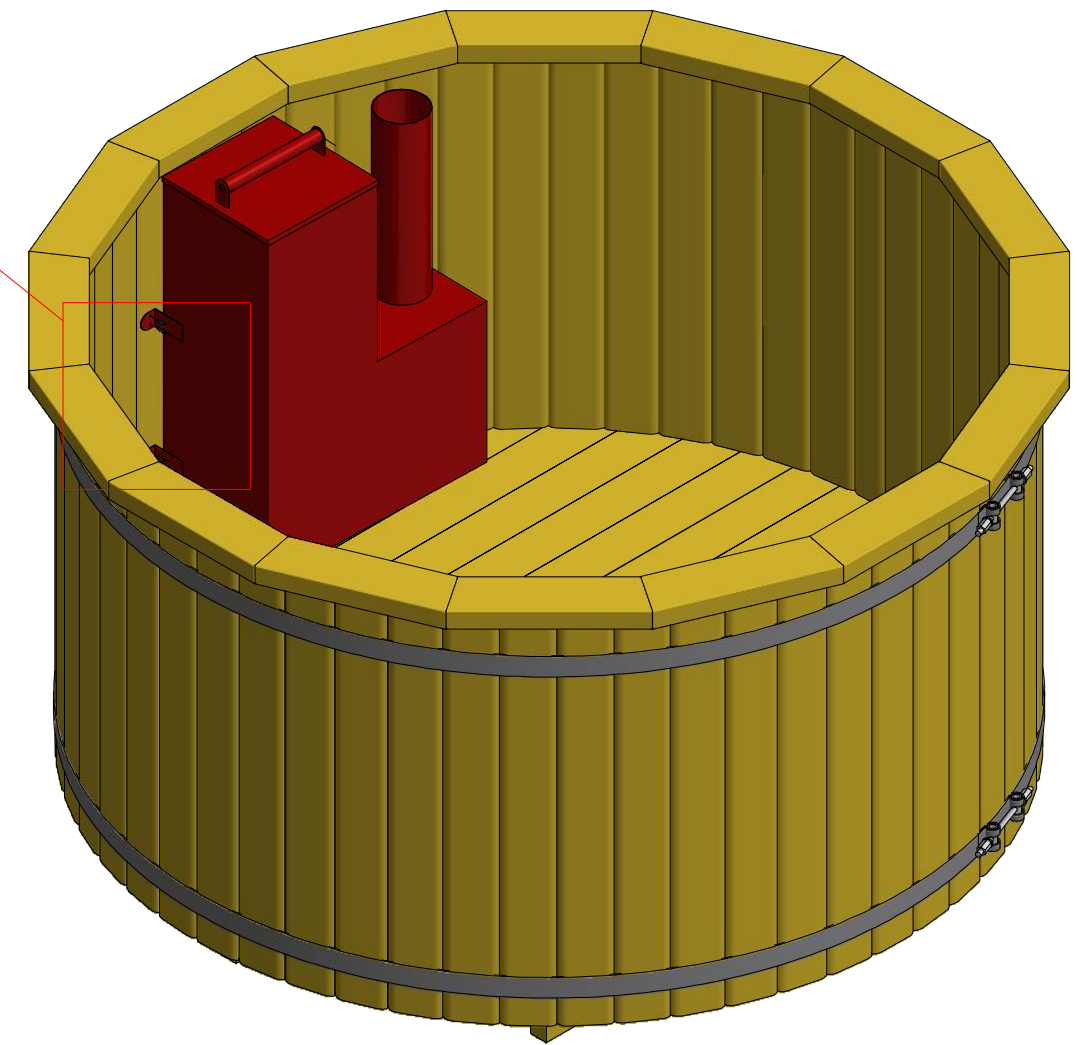

Hot Tub Ø 1.9 m

Hot Tub Ø 1.9 m

Hot Tub Ø 1.9 m

Screws

1	S1	5x100	36 pcs
2	S2	4x70	26 pcs

Hot Tub Ø 1.9 m

Screws

Silicone

Hot Tub Ø 1.9 m

Screws

Hot Tub Ø 1.9 m

Screws

1	S2	4x70	32 pcs

Hot Tub Ø 1.9 m

Screws			
1	S3	3.5x45	8 pcs

Hot Tub Ø 1.9 m

Screws			
1	S3	3.5x45	48 pcs

Hot Tub Ø 1.9 m

Screws

1	S2	4x70	62 pcs

Hot Tub Ø 1.9 m

Screws

1	S2	4x70	10 pcs