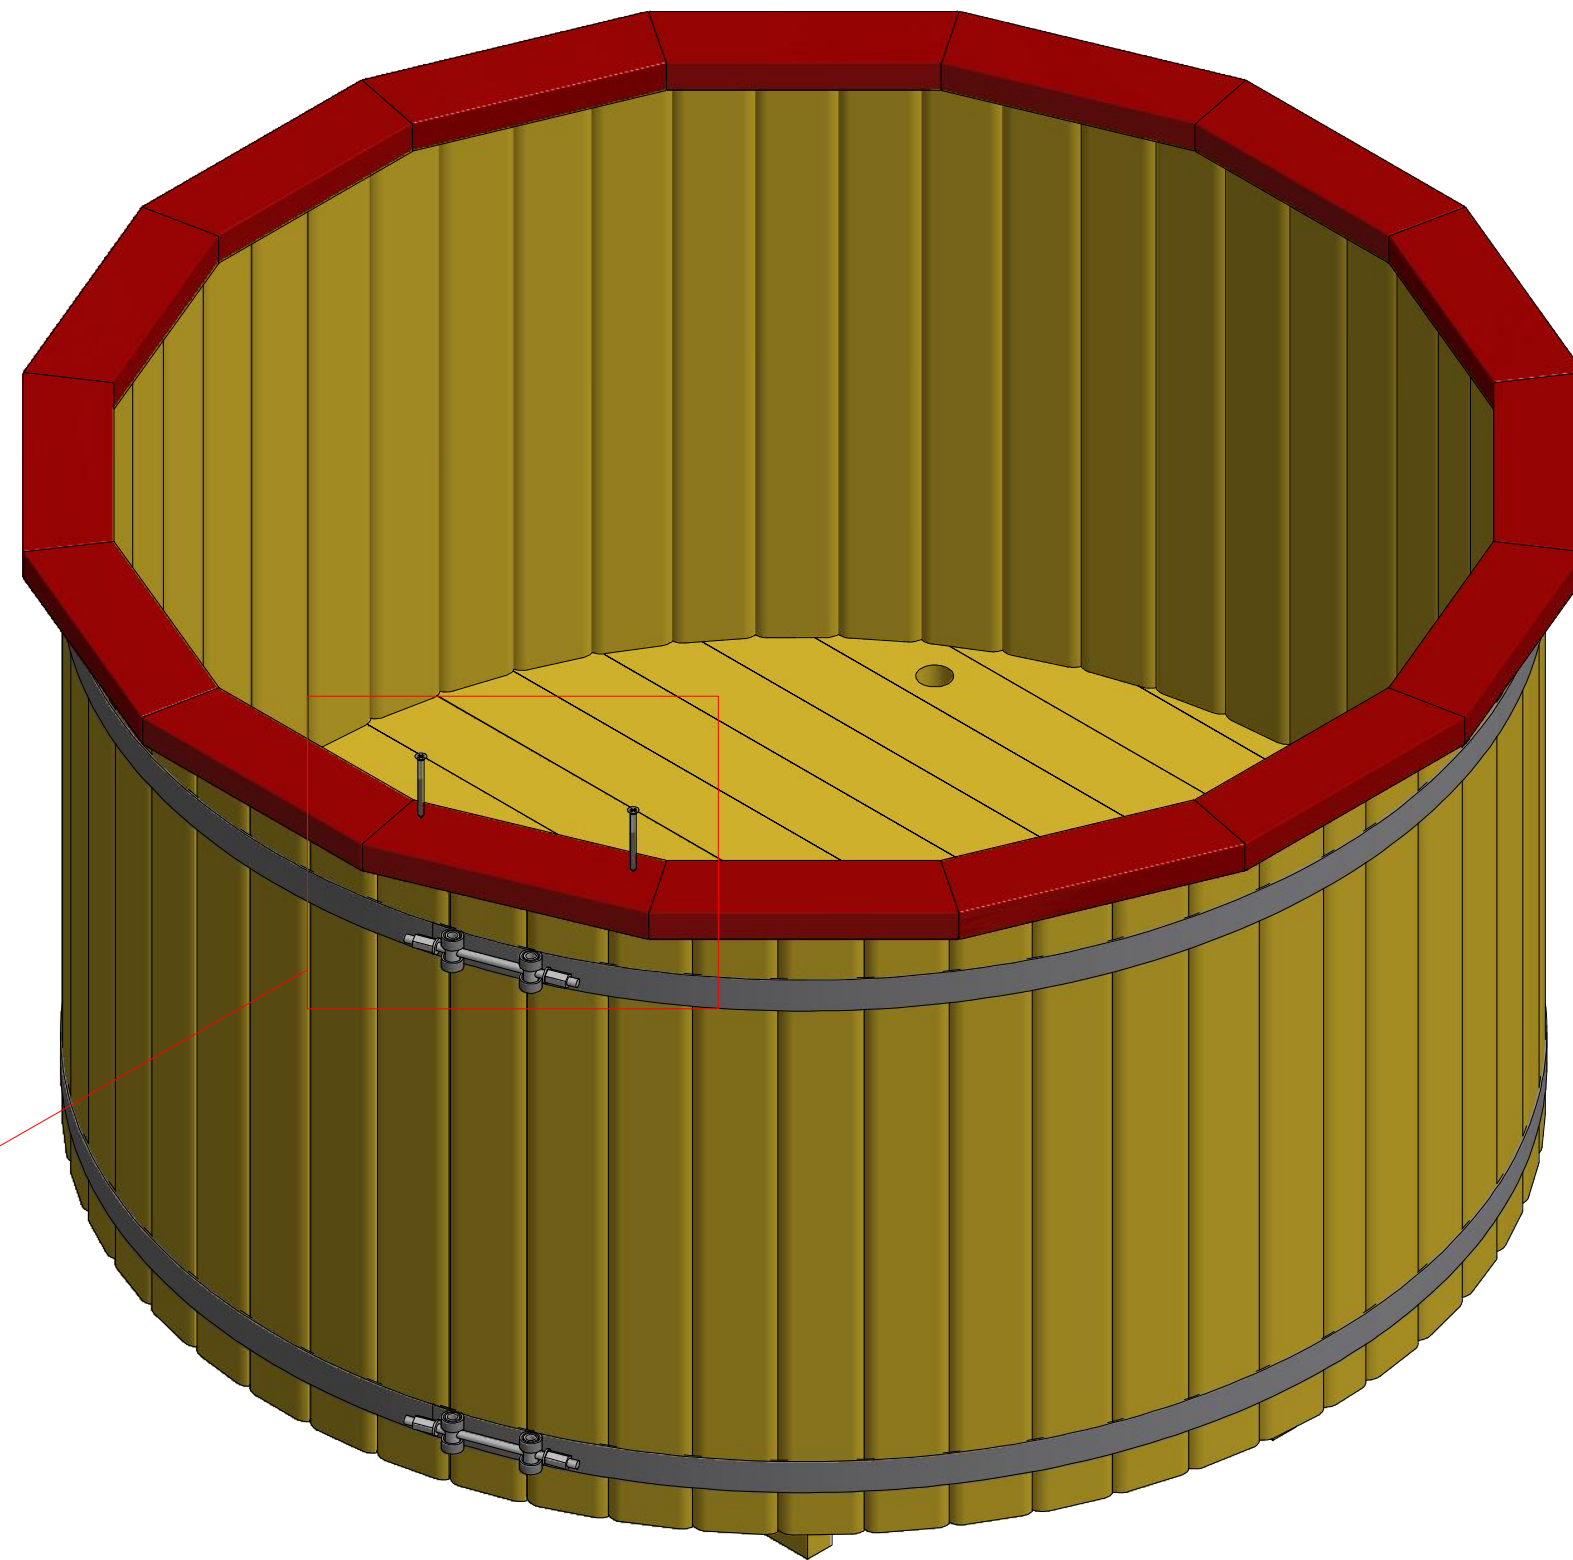

Hot Tub Ø 1.9 m

Hot Tub Ø 1.9 m

Hot Tub Ø 1.9 m

Screws

1	S1	5x100	36 pcs
2	S2	4x70	26 pcs

Hot Tub Ø 1.9 m

Screws

Silicone

Hot Tub Ø 1.9 m

Screws

Hot Tub Ø 1.9 m

Screws

1	S2	4x70	32 pcs

Hot Tub Ø 1.9 m

Screws			
1	S3	3.5x45	8 pcs

Hot Tub Ø 1.9 m

Screws			
1	S3	3.5x45	48 pcs

Hot Tub Ø 1.9 m

Screws

1	S2	4x70	62 pcs

Hot Tub Ø 1.9 m

Screws

1	S2	4x70	10 pcs