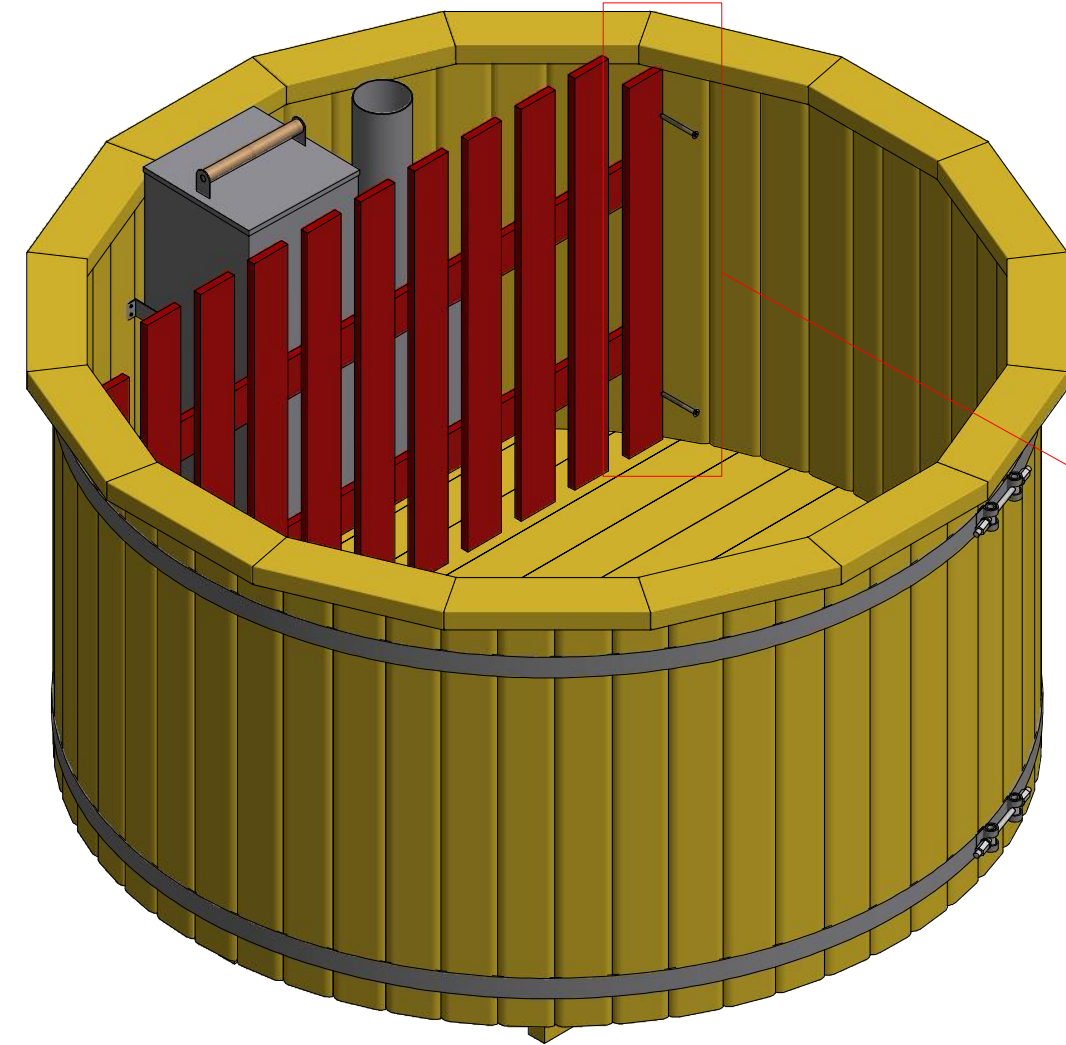

Hot Tub Ø 1.9 m

Hot Tub Ø 1.9 m

Hot Tub Ø 1.9 m

Screws

1	S1	5x100	36 pcs
2	S2	4x70	26 pcs

Hot Tub Ø 1.9 m

Screws

Silicone

Hot Tub Ø 1.9 m

Screws

Hot Tub Ø 1.9 m

Screws

1	S2	4x70	32 pcs

Hot Tub Ø 1.9 m

Screws			
1	S3	3.5x45	8 pcs

Hot Tub Ø 1.9 m

Screws			
1	S3	3.5x45	48 pcs

Hot Tub Ø 1.9 m

Screws

1	S2	4x70	62 pcs

Hot Tub Ø 1.9 m

Screws

1	S2	4x70	10 pcs