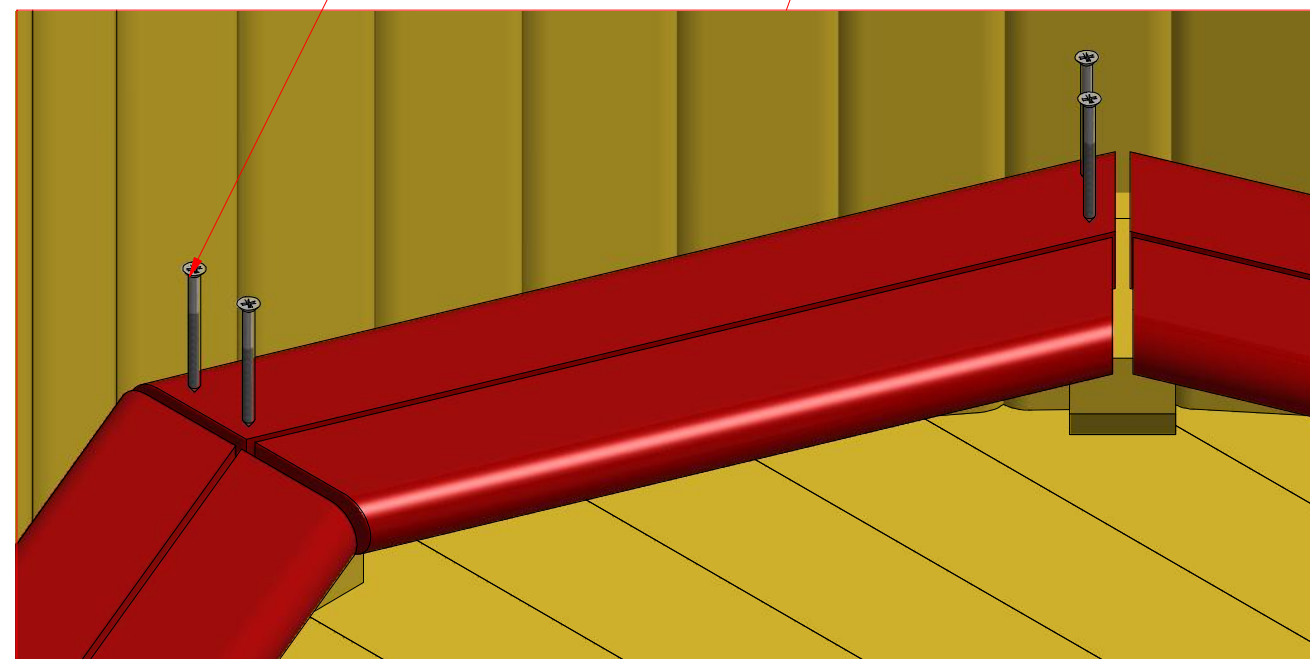

Hot Tub Ø 1.9 m

Hot Tub Ø 1.9 m

Hot Tub Ø 1.9 m

Screws

1	S1	5x100	36 pcs
2	S2	4x70	26 pcs

Hot Tub Ø 1.9 m

Screws

Silicone

Hot Tub Ø 1.9 m

Screws

Hot Tub Ø 1.9 m

Screws

1	S2	4x70	32 pcs

Hot Tub Ø 1.9 m

Screws			
1	S3	3.5x45	8 pcs

Hot Tub Ø 1.9 m

Screws			
1	S3	3.5x45	48 pcs

Hot Tub Ø 1.9 m

Screws

1	S2	4x70	62 pcs

Hot Tub Ø 1.9 m

Screws

1	S2	4x70	10 pcs