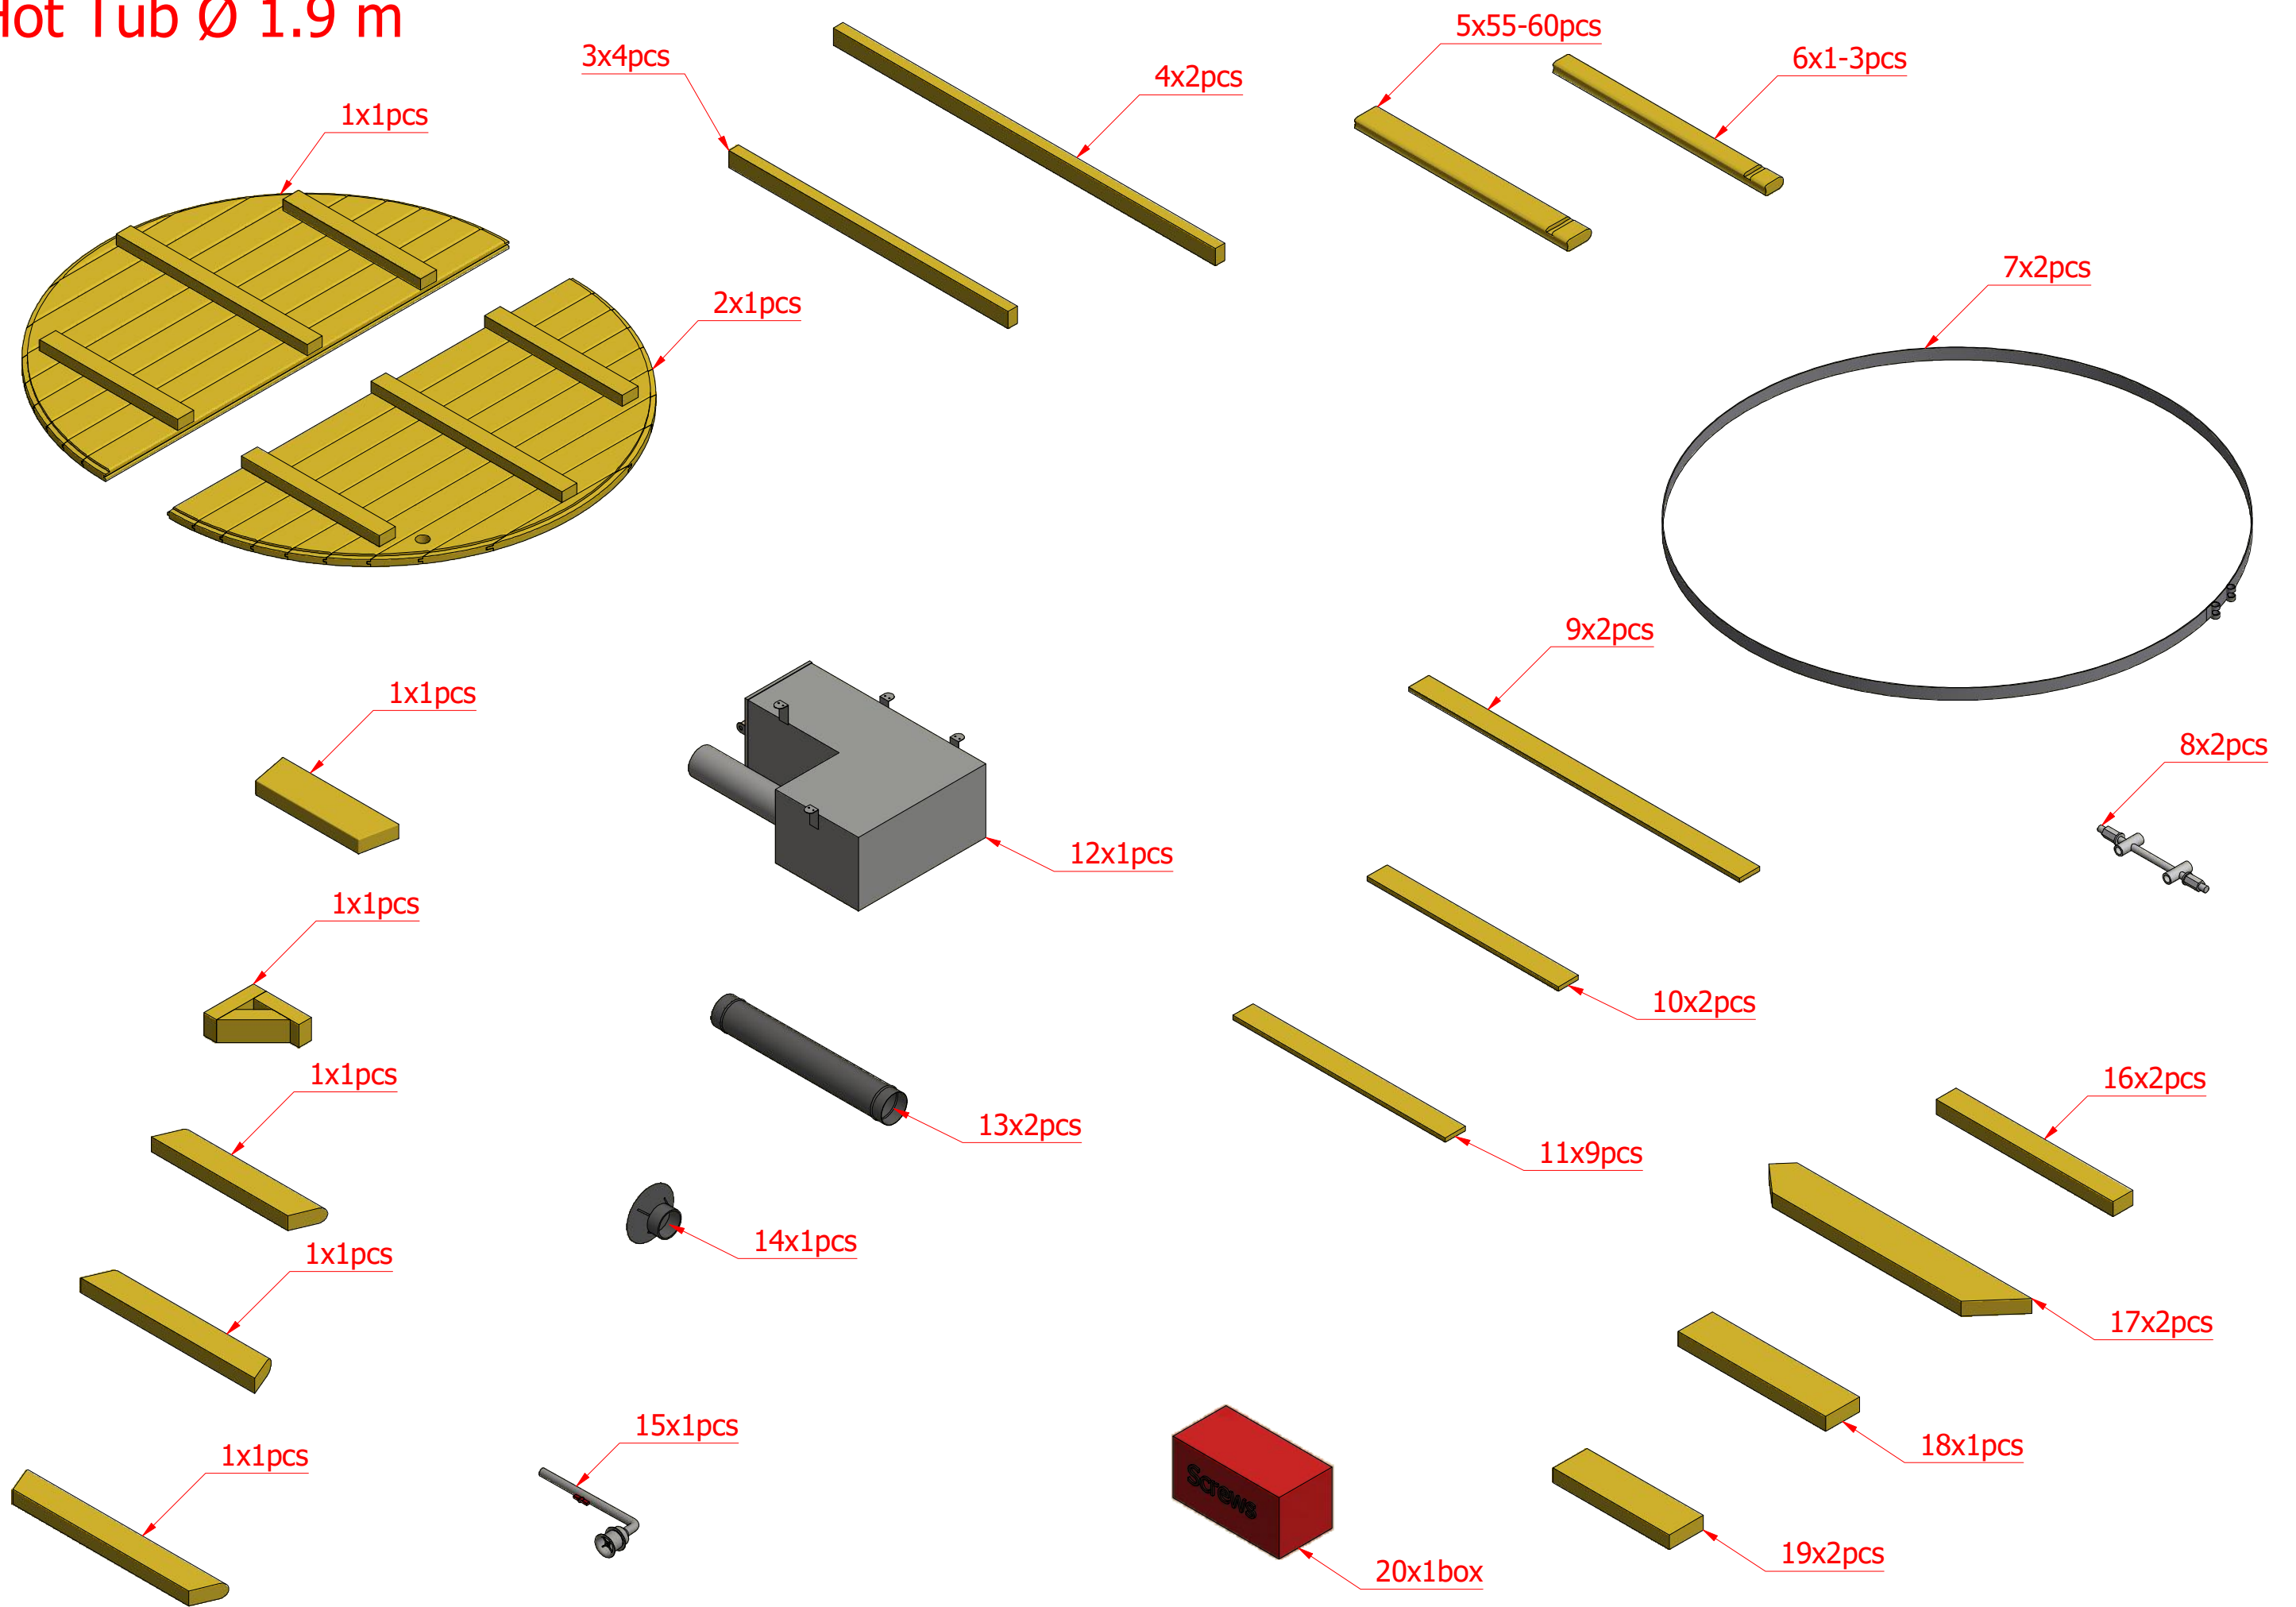

Hot Tub Ø 1.9 m

Hot Tub Ø 1.9 m

Hot Tub Ø 1.9 m

Screws

1	S1	5x100	36 pcs
2	S2	4x70	26 pcs

Hot Tub Ø 1.9 m

Screws

Silicone

Hot Tub Ø 1.9 m

Screws

Hot Tub Ø 1.9 m

Screws

1	S2	4x70	32 pcs

Hot Tub Ø 1.9 m

Screws			
1	S3	3.5x45	8 pcs

Hot Tub Ø 1.9 m

Screws			
1	S3	3.5x45	48 pcs

Hot Tub Ø 1.9 m

Screws

1	S2	4x70	62 pcs

Hot Tub Ø 1.9 m

Screws

1	S2	4x70	10 pcs