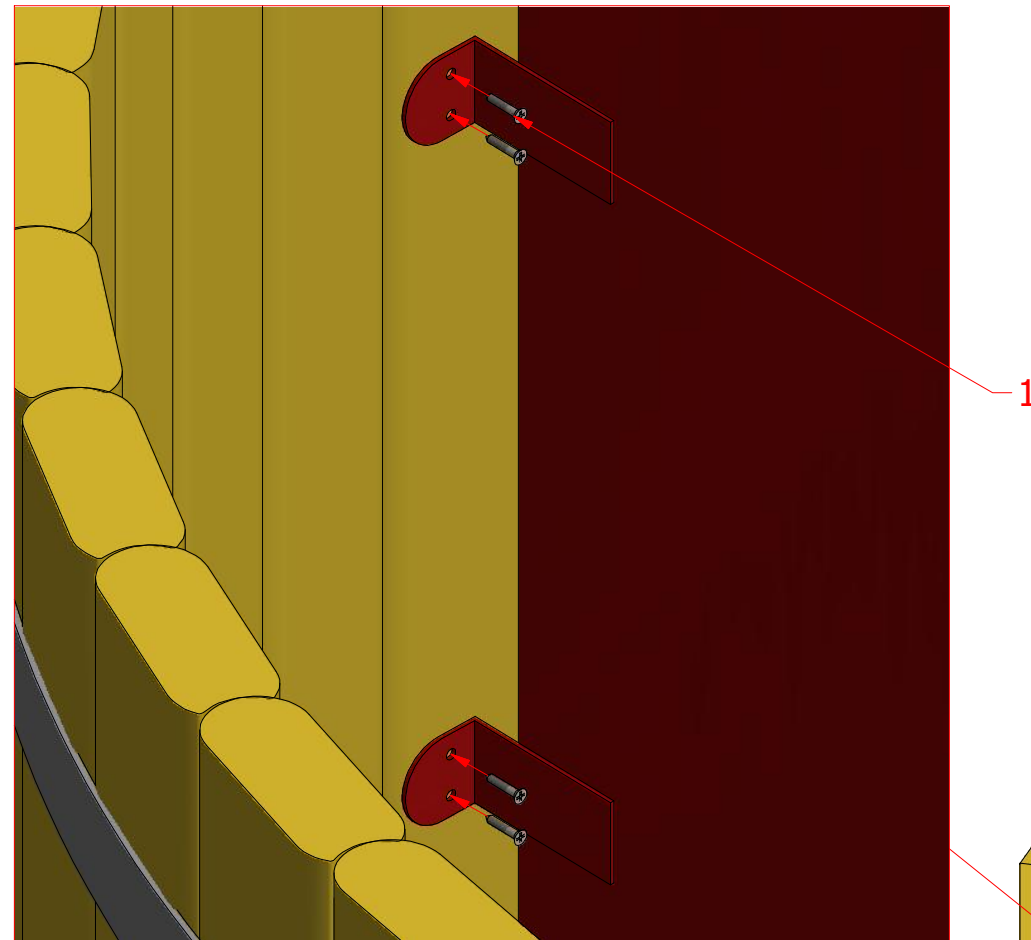

Hot Tub Ø 1.9 m

Hot Tub Ø 1.9 m

Hot Tub Ø 1.9 m

Screws

1	S1	5x100	36 pcs
2	S2	4x70	26 pcs

Hot Tub Ø 1.9 m

Screws

Silicone

Hot Tub Ø 1.9 m

Screws

Hot Tub Ø 1.9 m

Screws

1	S2	4x70	32 pcs

Hot Tub Ø 1.9 m

Screws			
1	S3	3.5x45	8 pcs

Hot Tub Ø 1.9 m

Screws			
1	S3	3.5x45	48 pcs

Hot Tub Ø 1.9 m

Screws

1	S2	4x70	62 pcs

Hot Tub Ø 1.9 m

Screws

1	S2	4x70	10 pcs