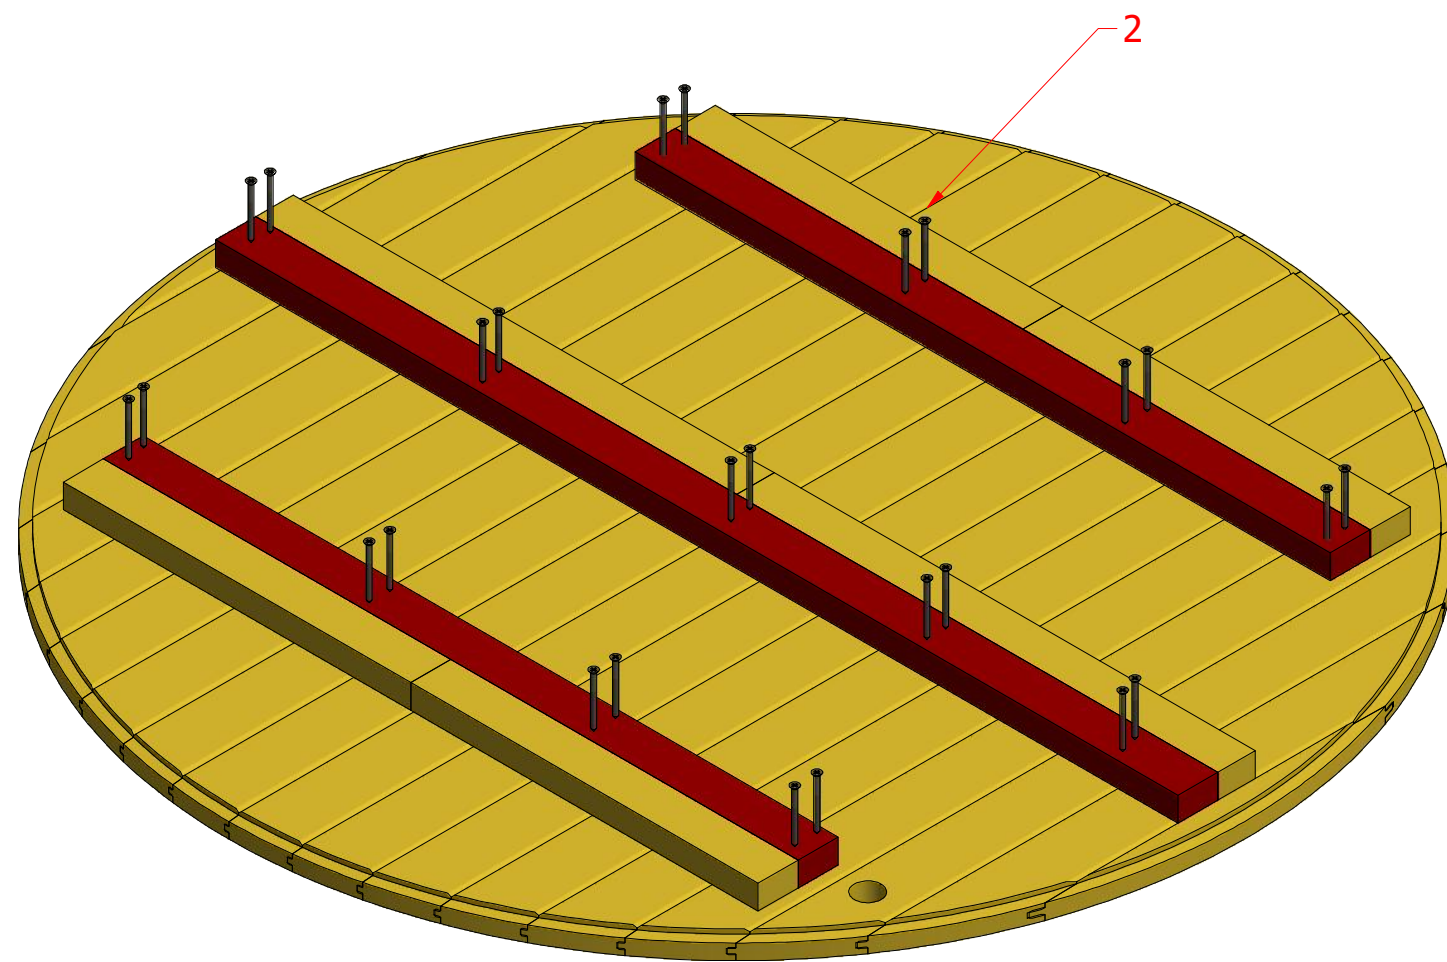

Hot Tub Ø 1.9 m

Hot Tub Ø 1.9 m

Hot Tub Ø 1.9 m

Screws

1	S1	5x100	36 pcs
2	S2	4x70	26 pcs

Hot Tub Ø 1.9 m

Screws

Silicone

Hot Tub Ø 1.9 m

Screws

Hot Tub Ø 1.9 m

Screws

1	S2	4x70	32 pcs

Hot Tub Ø 1.9 m

Screws			
1	S3	3.5x45	8 pcs

Hot Tub Ø 1.9 m

Screws			
1	S3	3.5x45	48 pcs

Hot Tub Ø 1.9 m

Screws

1	S2	4x70	62 pcs

Hot Tub Ø 1.9 m

Screws

1	S2	4x70	10 pcs