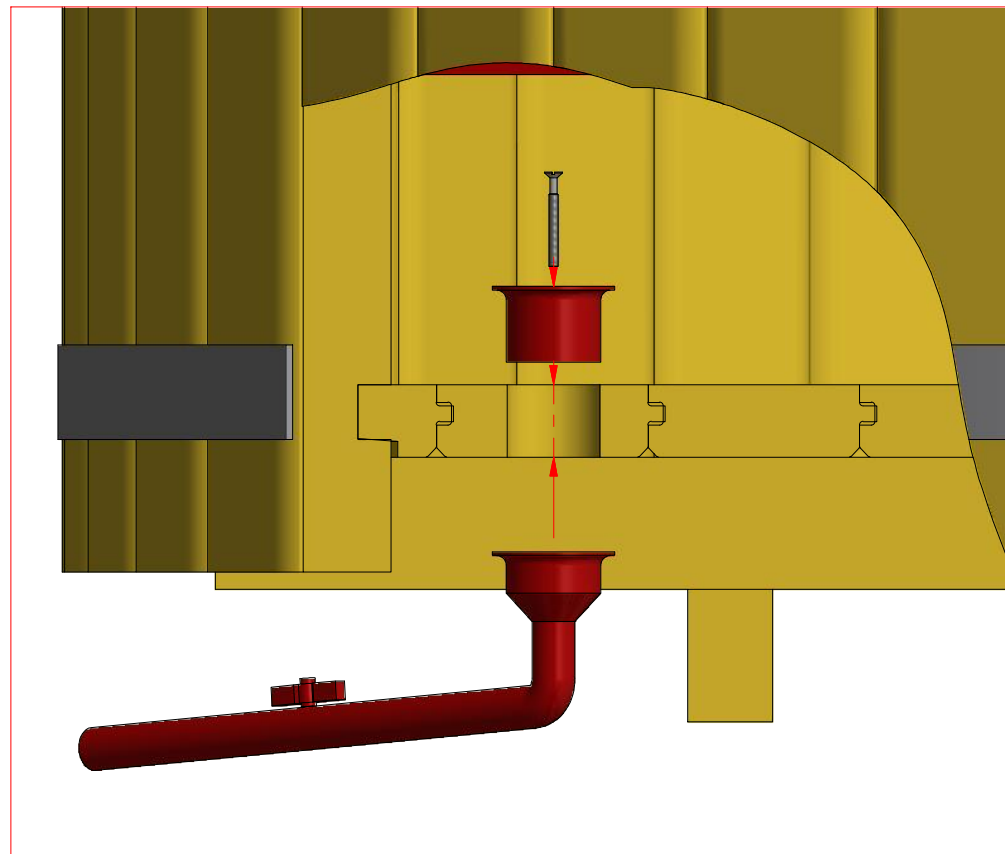

Hot Tub Ø 1.9 m

Hot Tub Ø 1.9 m

Hot Tub Ø 1.9 m

Screws

1	S1	5x100	36 pcs
2	S2	4x70	26 pcs

Hot Tub Ø 1.9 m

Screws

Silicone

Hot Tub Ø 1.9 m

Screws

Hot Tub Ø 1.9 m

Screws

1	S2	4x70	32 pcs

Hot Tub Ø 1.9 m

Screws			
1	S3	3.5x45	8 pcs

Hot Tub Ø 1.9 m

Screws			
1	S3	3.5x45	48 pcs

Hot Tub Ø 1.9 m

Screws

1	S2	4x70	62 pcs

Hot Tub Ø 1.9 m

Screws

1	S2	4x70	10 pcs