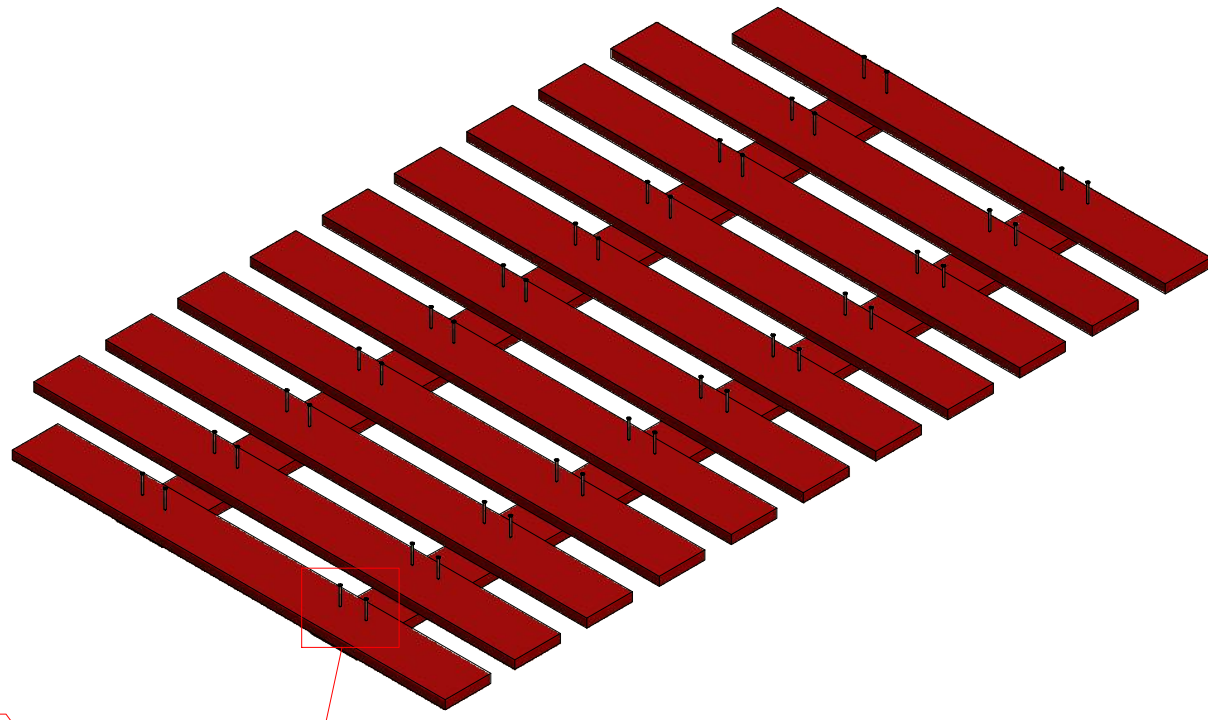

Hot Tub Ø 1.9 m

Hot Tub Ø 1.9 m

Hot Tub Ø 1.9 m

Screws

1	S1	5x100	36 pcs
2	S2	4x70	26 pcs

Hot Tub Ø 1.9 m

Screws

Silicone

Hot Tub Ø 1.9 m

Screws

Hot Tub Ø 1.9 m

Screws

1	S2	4x70	32 pcs

Hot Tub Ø 1.9 m

Screws			
1	S3	3.5x45	8 pcs

Hot Tub Ø 1.9 m

Screws			
1	S3	3.5x45	48 pcs

Hot Tub Ø 1.9 m

Screws

1	S2	4x70	62 pcs

Hot Tub Ø 1.9 m

Screws

1	S2	4x70	10 pcs