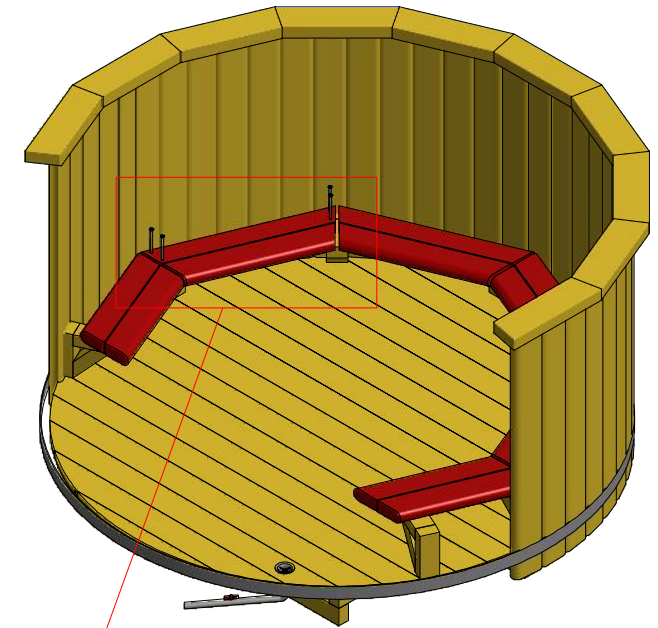

Hot Tub Ø 1.9 m

Hot Tub Ø 1.9 m

Hot Tub Ø 1.9 m

Screws

1	S1	5x100	36 pcs
2	S2	4x70	26 pcs

Hot Tub Ø 1.9 m

Screws

Silicone

Hot Tub Ø 1.9 m

Screws

Hot Tub Ø 1.9 m

Screws

1	S2	4x70	32 pcs

Hot Tub Ø 1.9 m

Screws			
1	S3	3.5x45	8 pcs

Hot Tub Ø 1.9 m

Screws			
1	S3	3.5x45	48 pcs

Hot Tub Ø 1.9 m

Screws

1	S2	4x70	62 pcs

Hot Tub Ø 1.9 m

Screws

1	S2	4x70	10 pcs