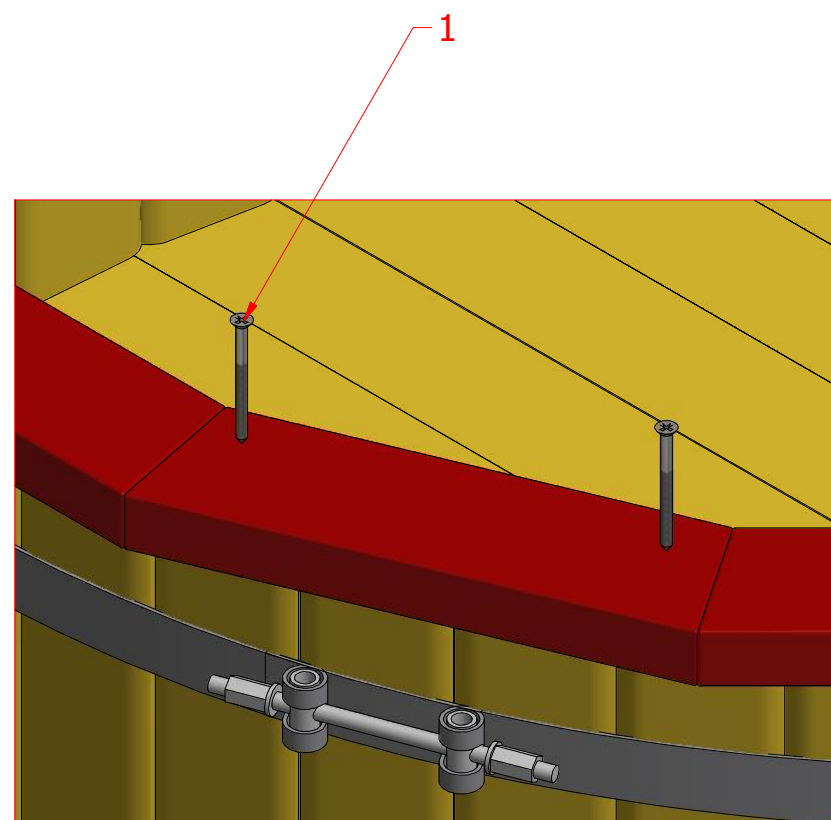

Hot Tub Ø 1.9 m

Hot Tub Ø 1.9 m

Hot Tub Ø 1.9 m

Screws

1	S1	5x100	36 pcs
2	S2	4x70	26 pcs

Hot Tub Ø 1.9 m

Screws

Silicone

Hot Tub Ø 1.9 m

Screws

Hot Tub Ø 1.9 m

Screws

1	S2	4x70	32 pcs

Hot Tub Ø 1.9 m

Screws			
1	S3	3.5x45	8 pcs

Hot Tub Ø 1.9 m

Screws			
1	S3	3.5x45	48 pcs

Hot Tub Ø 1.9 m

Screws

1	S2	4x70	62 pcs

Hot Tub Ø 1.9 m

Screws

1	S2	4x70	10 pcs