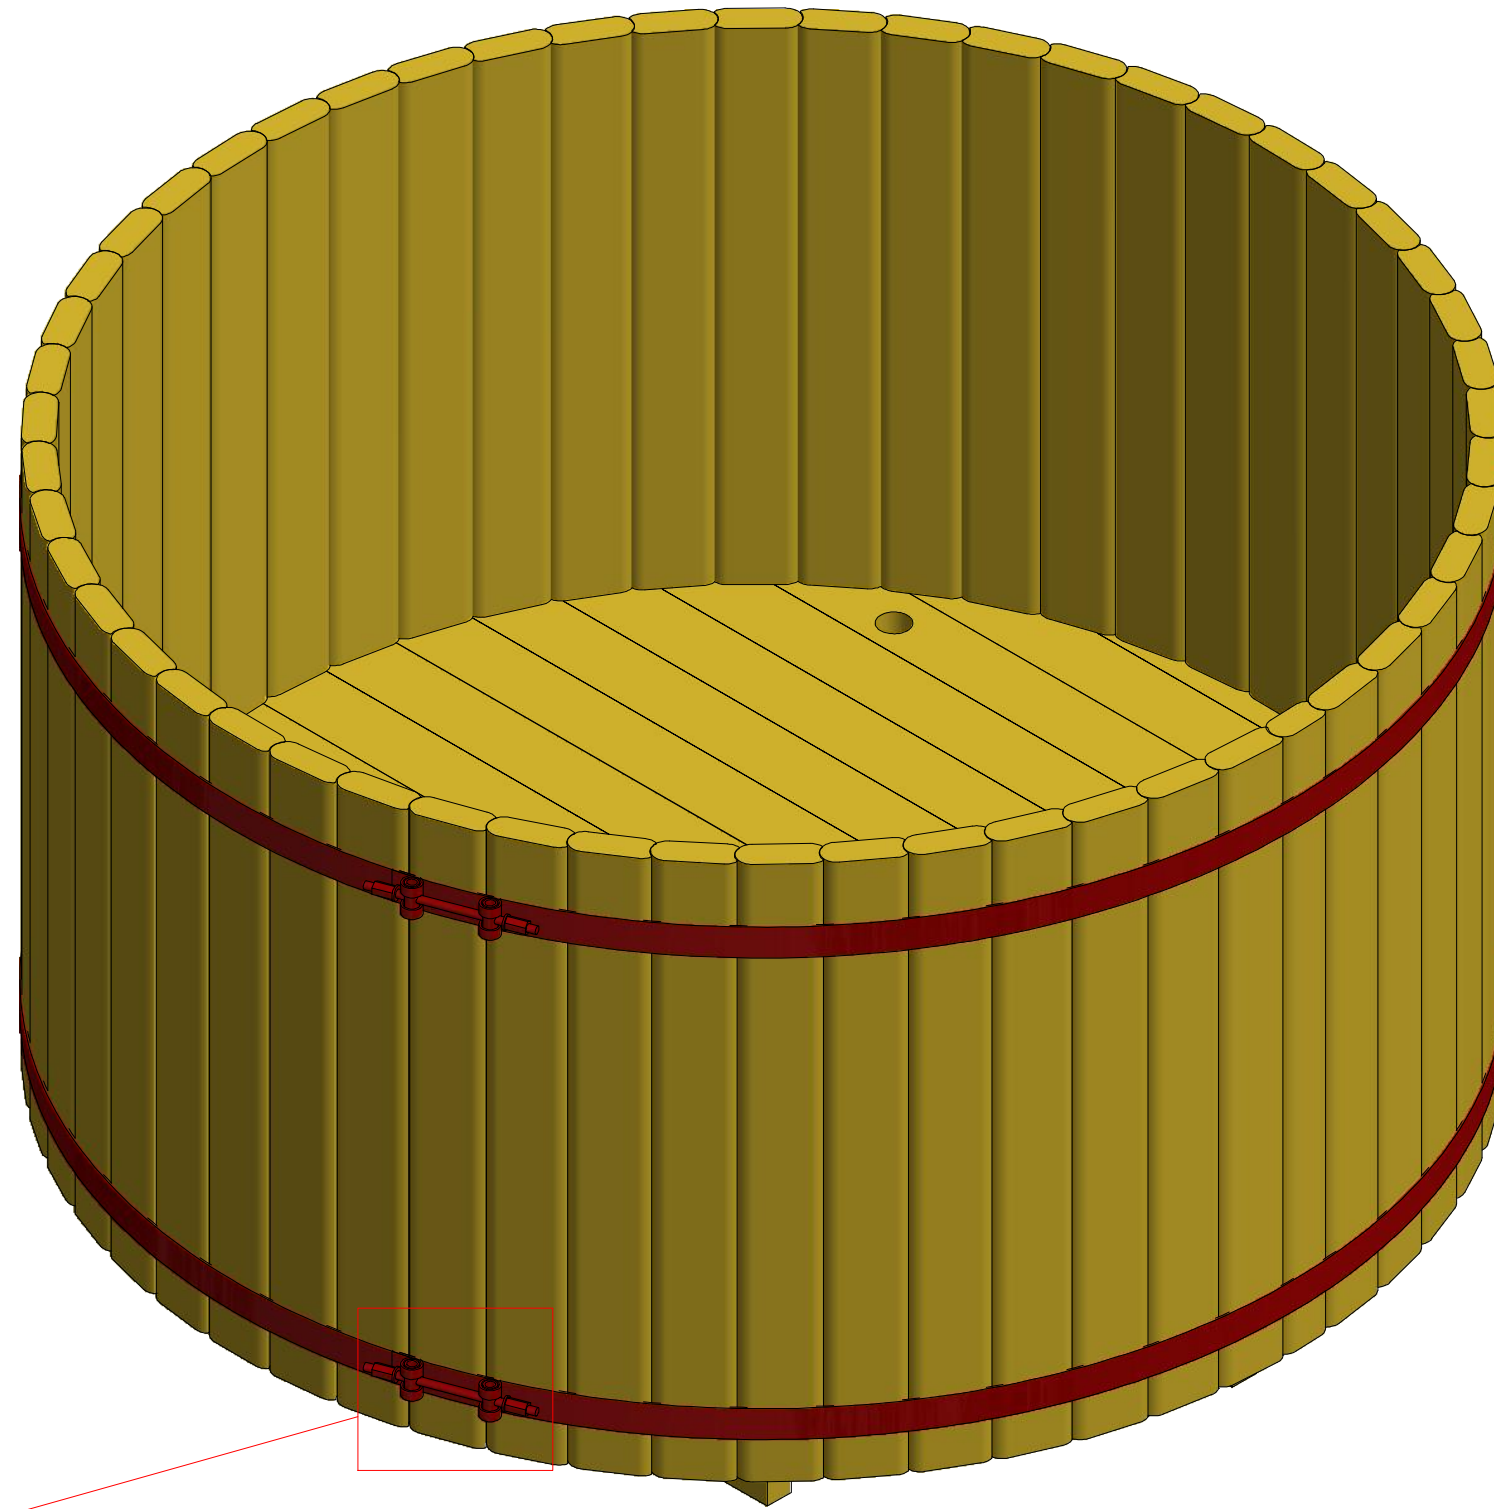

Hot Tub Ø 1.9 m

Hot Tub Ø 1.9 m

Hot Tub Ø 1.9 m

Screws

1	S1	5x100	36 pcs
2	S2	4x70	26 pcs

Hot Tub Ø 1.9 m

Screws

Silicone

Hot Tub Ø 1.9 m

Screws

Hot Tub Ø 1.9 m

Screws

1	S2	4x70	32 pcs

Hot Tub Ø 1.9 m

Screws			
1	S3	3.5x45	8 pcs

Hot Tub Ø 1.9 m

Screws			
1	S3	3.5x45	48 pcs

Hot Tub Ø 1.9 m

Screws

1	S2	4x70	62 pcs

Hot Tub Ø 1.9 m

Screws

1	S2	4x70	10 pcs