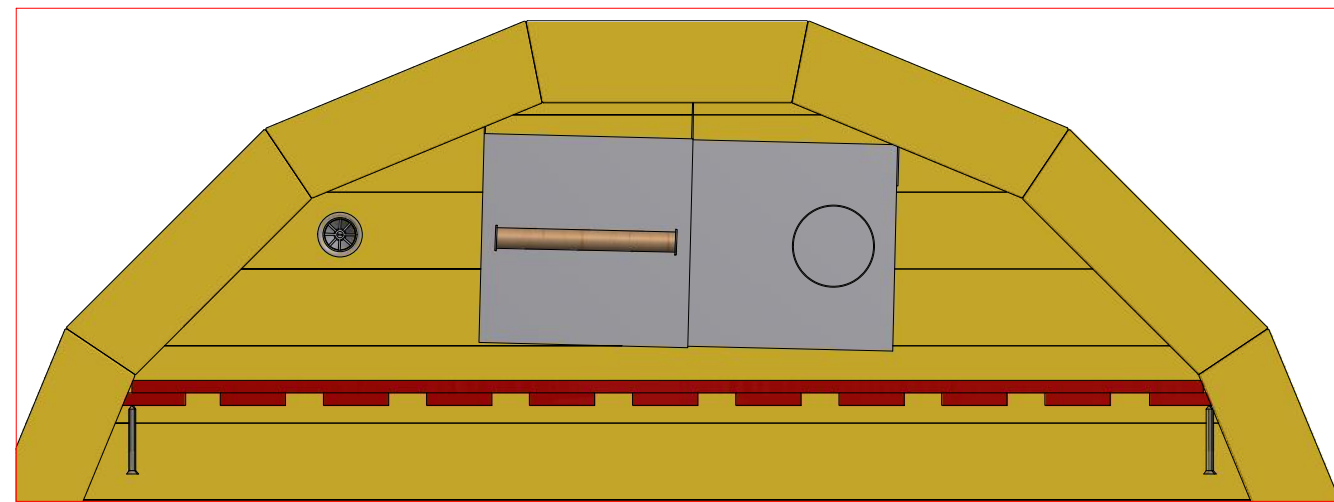

Hot Tub Ø 1.9 m

Hot Tub Ø 1.9 m

Hot Tub Ø 1.9 m

Screws

1	S1	5x100	36 pcs
2	S2	4x70	26 pcs

Hot Tub Ø 1.9 m

Screws

Silicone

Hot Tub Ø 1.9 m

Screws

Hot Tub Ø 1.9 m

Screws

1	S2	4x70	32 pcs

Hot Tub Ø 1.9 m

Screws			
1	S3	3.5x45	8 pcs

Hot Tub Ø 1.9 m

Screws			
1	S3	3.5x45	48 pcs

Hot Tub Ø 1.9 m

Screws

1	S2	4x70	62 pcs

Hot Tub Ø 1.9 m

Screws

1	S2	4x70	10 pcs