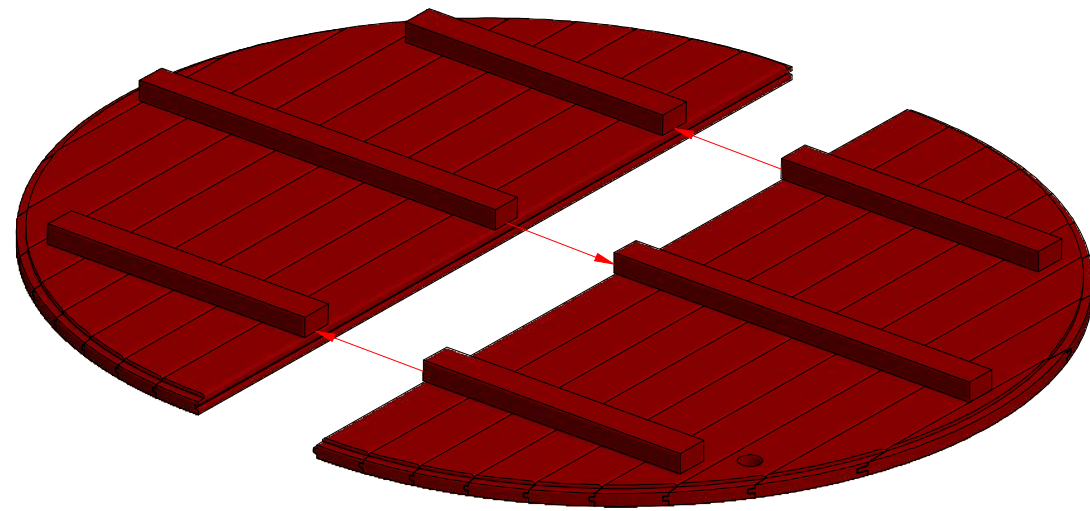

Hot Tub Ø 1.9 m

Hot Tub Ø 1.9 m

Hot Tub Ø 1.9 m

Screws

1	S1	5x100	36 pcs
2	S2	4x70	26 pcs

Hot Tub Ø 1.9 m

Screws

Silicone

Hot Tub Ø 1.9 m

Screws

Hot Tub Ø 1.9 m

Screws

1	S2	4x70	32 pcs

Hot Tub Ø 1.9 m

Screws			
1	S3	3.5x45	8 pcs

Hot Tub Ø 1.9 m

Screws			
1	S3	3.5x45	48 pcs

Hot Tub Ø 1.9 m

Screws

1	S2	4x70	62 pcs

Hot Tub Ø 1.9 m

Screws

1	S2	4x70	10 pcs