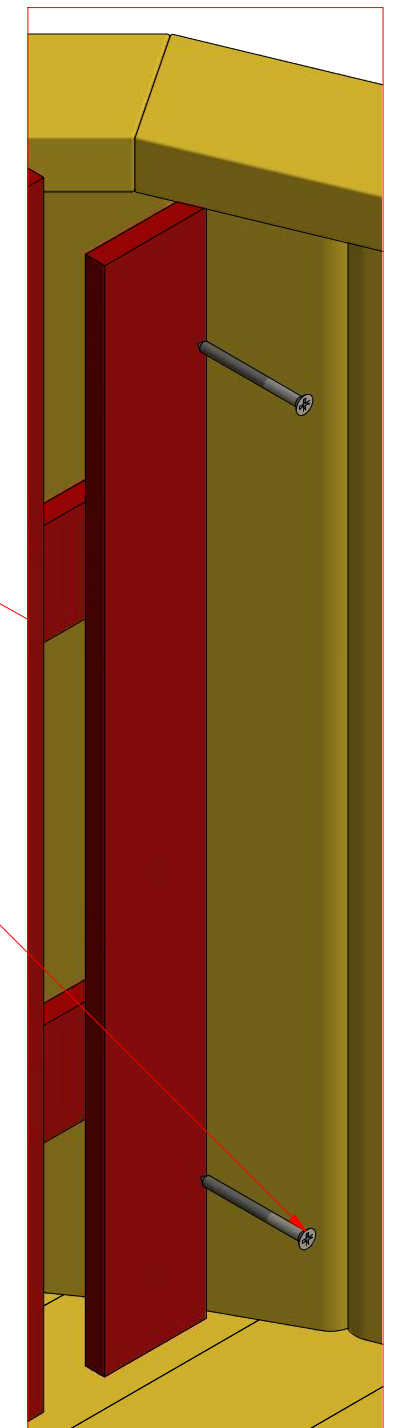

Hot Tub Ø 1.9 m

Hot Tub Ø 1.9 m

Hot Tub Ø 1.9 m

Screws

1	S1	5x100	36 pcs
2	S2	4x70	26 pcs

Hot Tub Ø 1.9 m

Screws

Silicone

Hot Tub Ø 1.9 m

Screws

Hot Tub Ø 1.9 m

Screws

1	S2	4x70	32 pcs

Hot Tub Ø 1.9 m

Screws			
1	S3	3.5x45	8 pcs

Hot Tub Ø 1.9 m

Screws			
1	S3	3.5x45	48 pcs

Hot Tub Ø 1.9 m

Screws

1	S2	4x70	62 pcs

Hot Tub Ø 1.9 m

Screws

1	S2	4x70	10 pcs