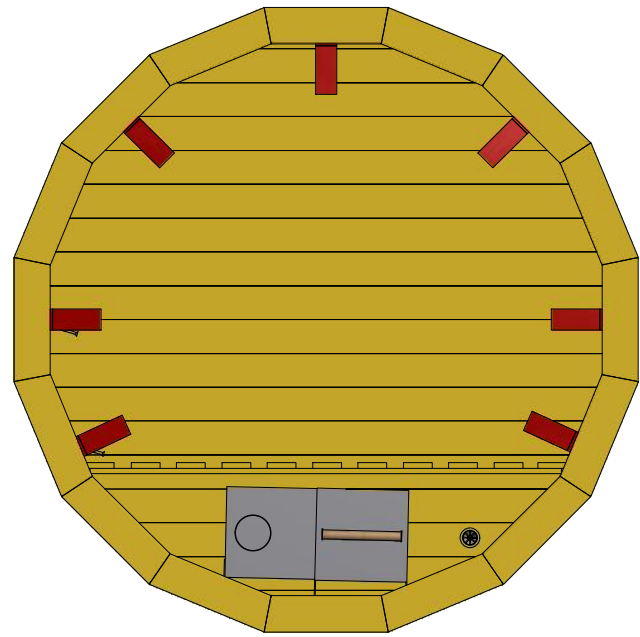

Hot Tub Ø 1.9 m

Hot Tub Ø 1.9 m

Hot Tub Ø 1.9 m

Screws

1	S1	5x100	36 pcs
2	S2	4x70	26 pcs

Hot Tub Ø 1.9 m

Screws

Silicone

Hot Tub Ø 1.9 m

Screws

Hot Tub Ø 1.9 m

Screws

1	S2	4x70	32 pcs

Hot Tub Ø 1.9 m

Screws			
1	S3	3.5x45	8 pcs

Hot Tub Ø 1.9 m

Screws			
1	S3	3.5x45	48 pcs

Hot Tub Ø 1.9 m

Screws

1	S2	4x70	62 pcs

Hot Tub Ø 1.9 m

Screws

1	S2	4x70	10 pcs