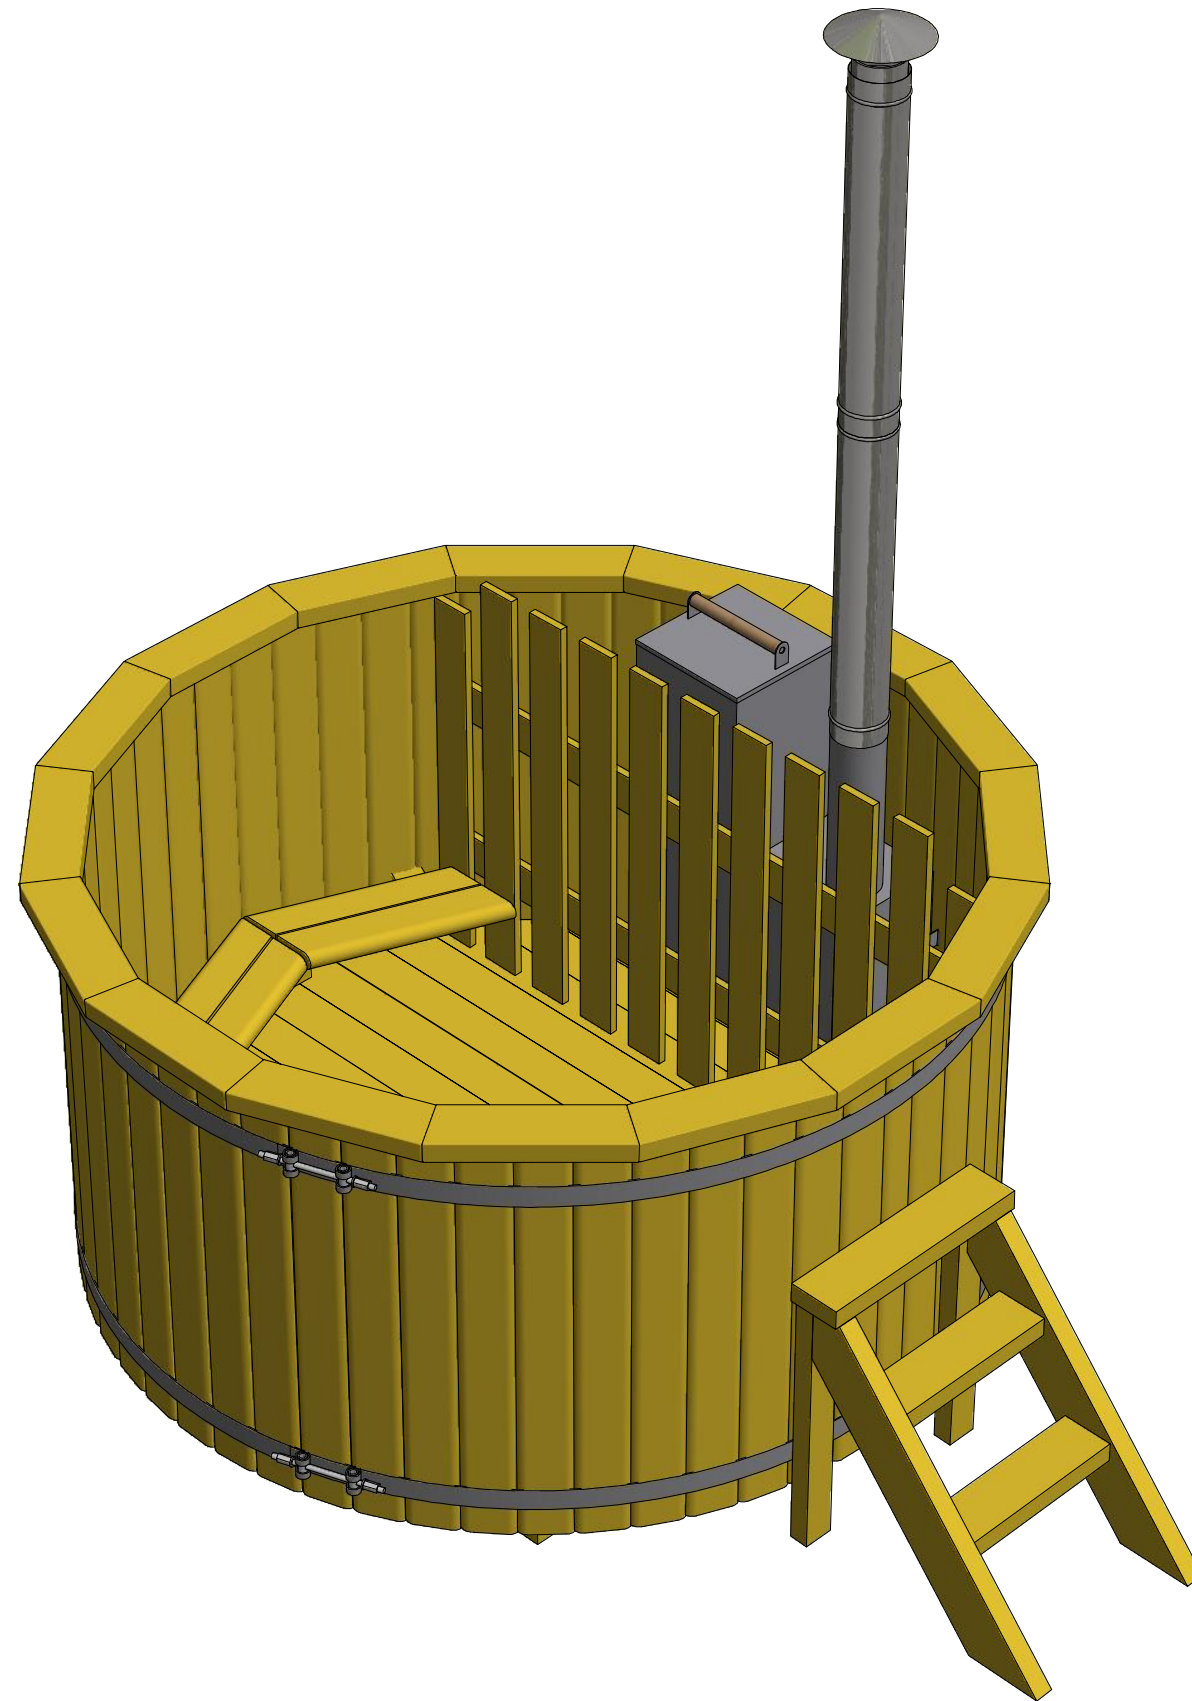

Hot Tub Ø 1.9 m

Hot Tub Ø 1.9 m

Hot Tub Ø 1.9 m

Screws

1	S1	5x100	36 pcs
2	S2	4x70	26 pcs

Hot Tub Ø 1.9 m

Screws

Silicone

Hot Tub Ø 1.9 m

Screws

Hot Tub Ø 1.9 m

Screws

1	S2	4x70	32 pcs

Hot Tub Ø 1.9 m

Screws			
1	S3	3.5x45	8 pcs

Hot Tub Ø 1.9 m

Screws			
1	S3	3.5x45	48 pcs

Hot Tub Ø 1.9 m

Screws

1	S2	4x70	62 pcs

Hot Tub Ø 1.9 m

Screws

1	S2	4x70	10 pcs