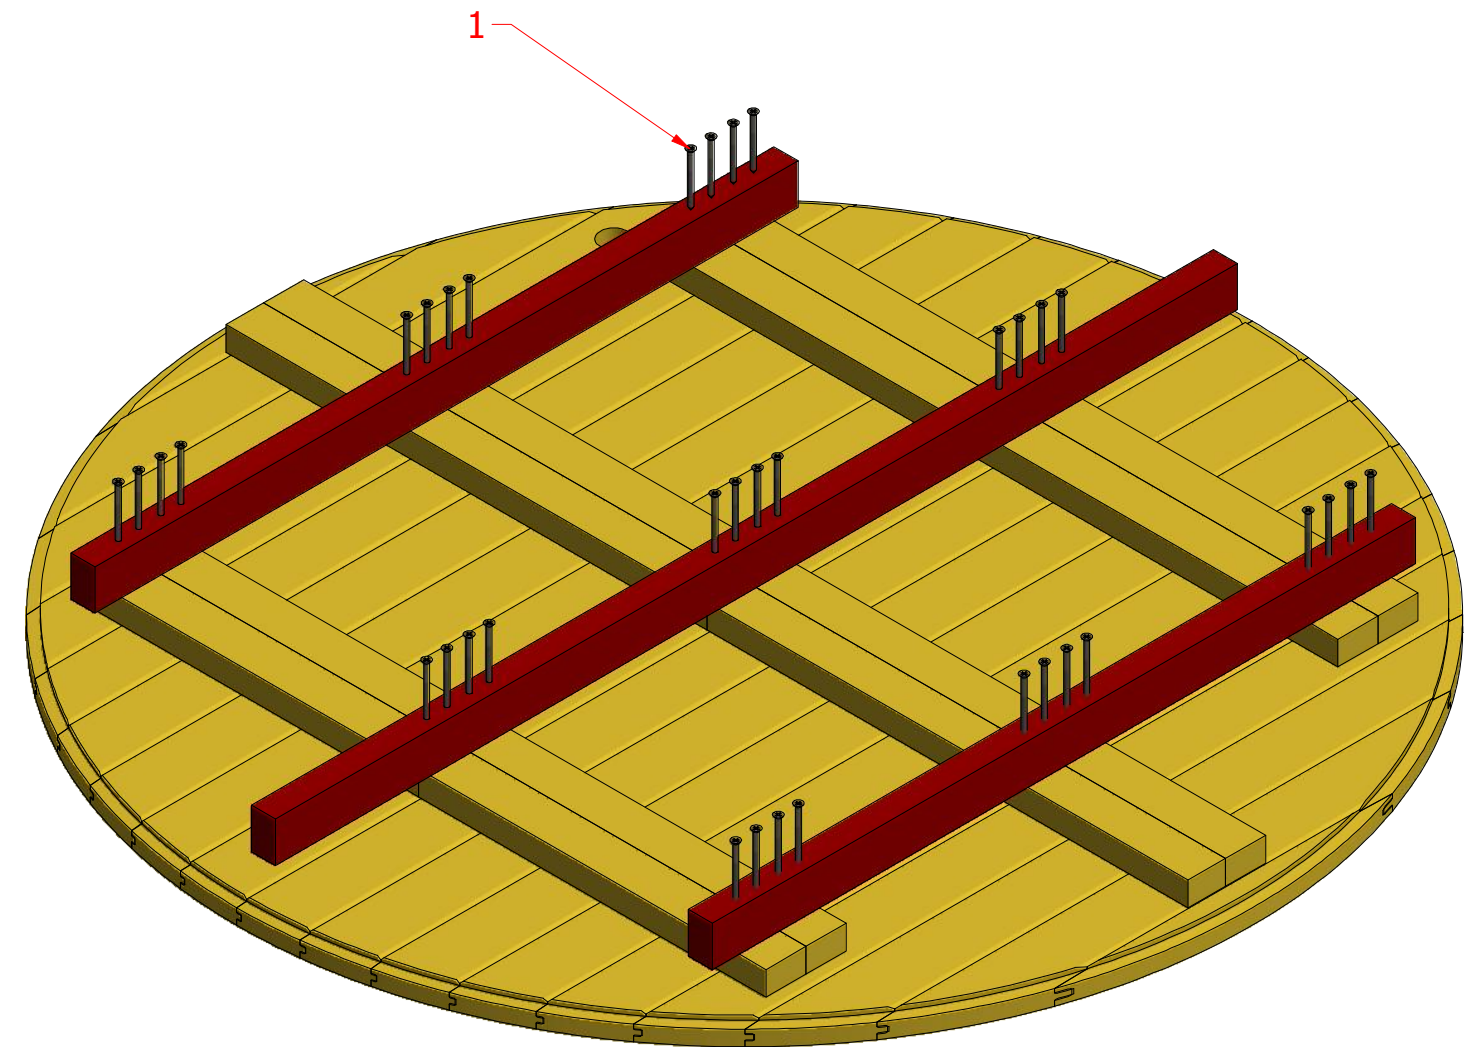

Hot Tub Ø 1.9 m

Hot Tub Ø 1.9 m

Hot Tub Ø 1.9 m

Screws

1	S1	5x100	36 pcs
2	S2	4x70	26 pcs

Hot Tub Ø 1.9 m

Screws

Silicone

Hot Tub Ø 1.9 m

Screws

Hot Tub Ø 1.9 m

Screws

1	S2	4x70	32 pcs

Hot Tub Ø 1.9 m

Screws			
1	S3	3.5x45	8 pcs

Hot Tub Ø 1.9 m

Screws			
1	S3	3.5x45	48 pcs

Hot Tub Ø 1.9 m

Screws

1	S2	4x70	62 pcs

Hot Tub Ø 1.9 m

Screws

1	S2	4x70	10 pcs