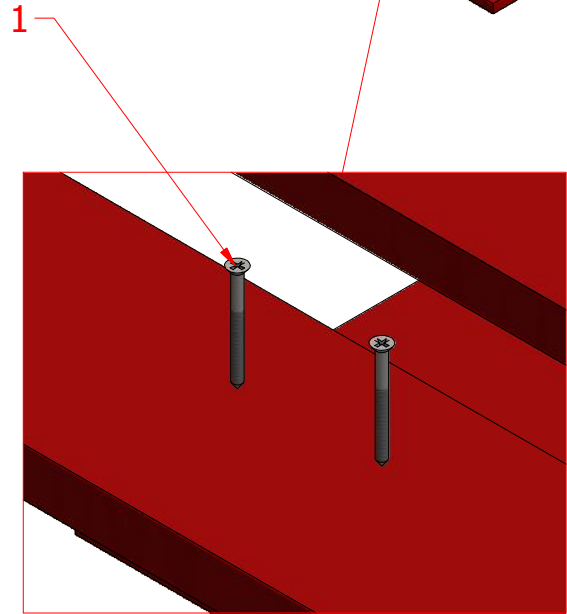

Hot Tub Ø 1.9 m

Hot Tub Ø 1.9 m

Hot Tub Ø 1.9 m

Screws

1	S1	5x100	36 pcs
2	S2	4x70	26 pcs

Hot Tub Ø 1.9 m

Screws

Silicone

Hot Tub Ø 1.9 m

Screws

Hot Tub Ø 1.9 m

Screws

1	S2	4x70	32 pcs

Hot Tub Ø 1.9 m

Screws			
1	S3	3.5x45	8 pcs

Hot Tub Ø 1.9 m

Screws			
1	S3	3.5x45	48 pcs

Hot Tub Ø 1.9 m

Screws

1	S2	4x70	62 pcs

Hot Tub Ø 1.9 m

Screws

1	S2	4x70	10 pcs