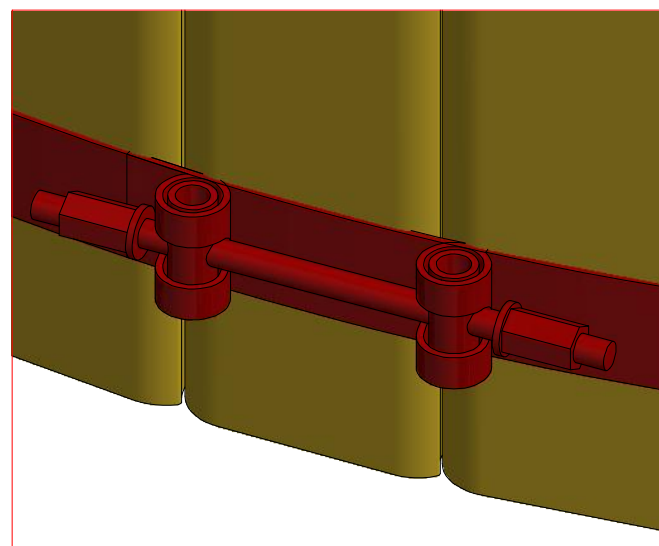

Hot Tub Ø 1.9 m

Hot Tub Ø 1.9 m

Hot Tub Ø 1.9 m

Screws

1	S1	5x100	36 pcs
2	S2	4x70	26 pcs

Hot Tub Ø 1.9 m

Screws

Silicone

Hot Tub Ø 1.9 m

Screws

Hot Tub Ø 1.9 m

Screws

1	S2	4x70	32 pcs

Hot Tub Ø 1.9 m

Screws			
1	S3	3.5x45	8 pcs

Hot Tub Ø 1.9 m

Screws			
1	S3	3.5x45	48 pcs

Hot Tub Ø 1.9 m

Screws

1	S2	4x70	62 pcs

Hot Tub Ø 1.9 m

Screws

1	S2	4x70	10 pcs