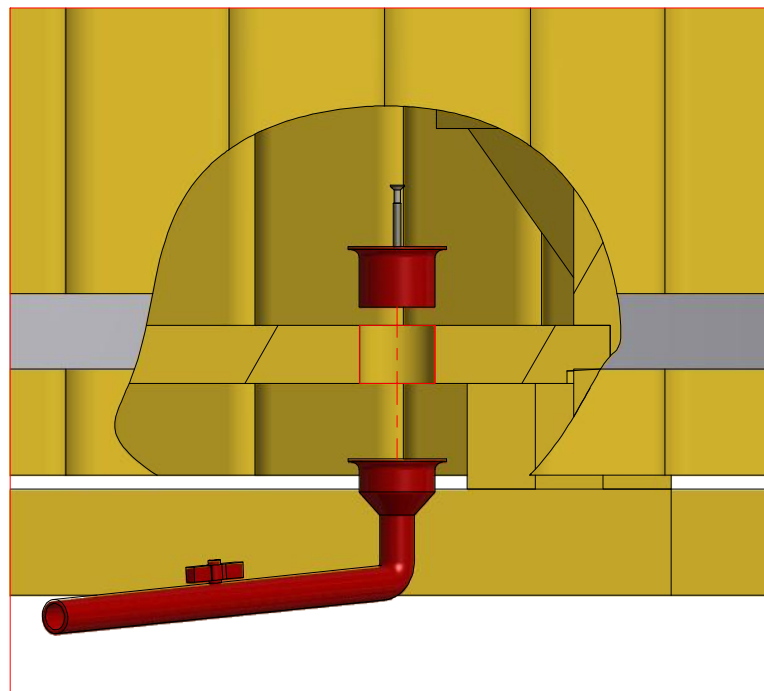

Hot Tub Ø 1.5 m

Hot Tub Ø 1.5 m

Hot Tub Ø 1.5 m

Screws

1	S1	5x100	18 pcs

Hot Tub Ø 1.5 m

Screws

Hot Tub Ø 1.5 m

Screws

Hot Tub Ø 1.5 m

Screws

1	S2	4x70	32 pcs

Hot Tub Ø 1.5 m

Screws

1	S2	4x70	79 pcs

Hot Tub Ø 1.5 m

Screws

1	S4	5x30	8 pcs

Hot Tub Ø 1.5 m

Screws

1	S3	5x100	16 pcs