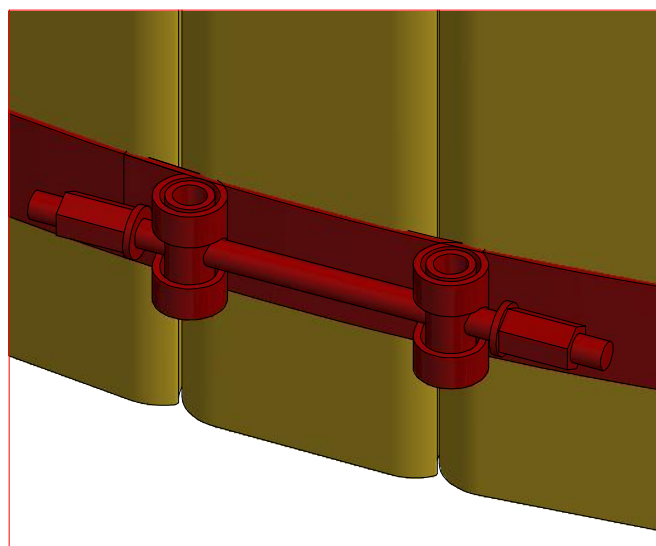

Hot Tub Ø 1.5 m

Hot Tub Ø 1.5 m

Hot Tub Ø 1.5 m

Screws

1	S1	5x100	18 pcs

Hot Tub Ø 1.5 m

Screws

Hot Tub Ø 1.5 m

Screws

Hot Tub Ø 1.5 m

Screws

1	S2	4x70	32 pcs

Hot Tub Ø 1.5 m

Screws

1	S2	4x70	79 pcs

Hot Tub Ø 1.5 m

Screws

1	S4	5x30	8 pcs

Hot Tub Ø 1.5 m

Screws

1	S3	5x100	16 pcs