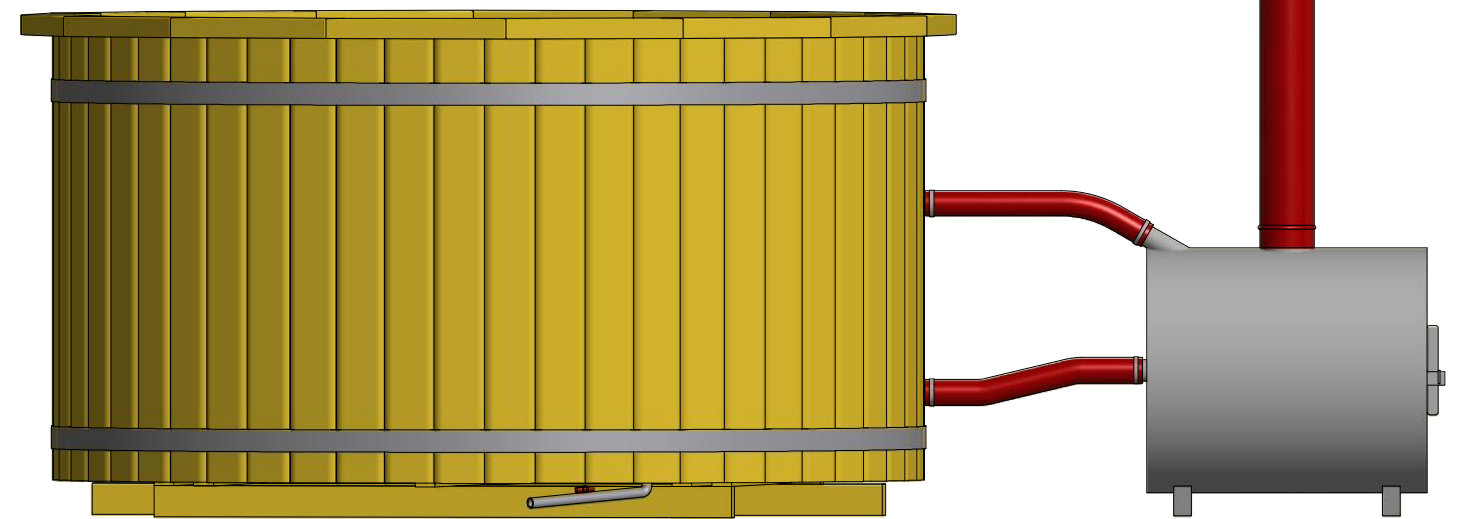

Hot Tub Ø 1.5 m

Hot Tub Ø 1.5 m

Hot Tub Ø 1.5 m

Screws

1	S1	5x100	18 pcs

Hot Tub Ø 1.5 m

Screws

Hot Tub Ø 1.5 m

Screws

Hot Tub Ø 1.5 m

Screws

1	S2	4x70	32 pcs

Hot Tub Ø 1.5 m

Screws

1	S2	4x70	79 pcs

Hot Tub Ø 1.5 m

Screws

1	S4	5x30	8 pcs

Hot Tub Ø 1.5 m

Screws

1	S3	5x100	16 pcs