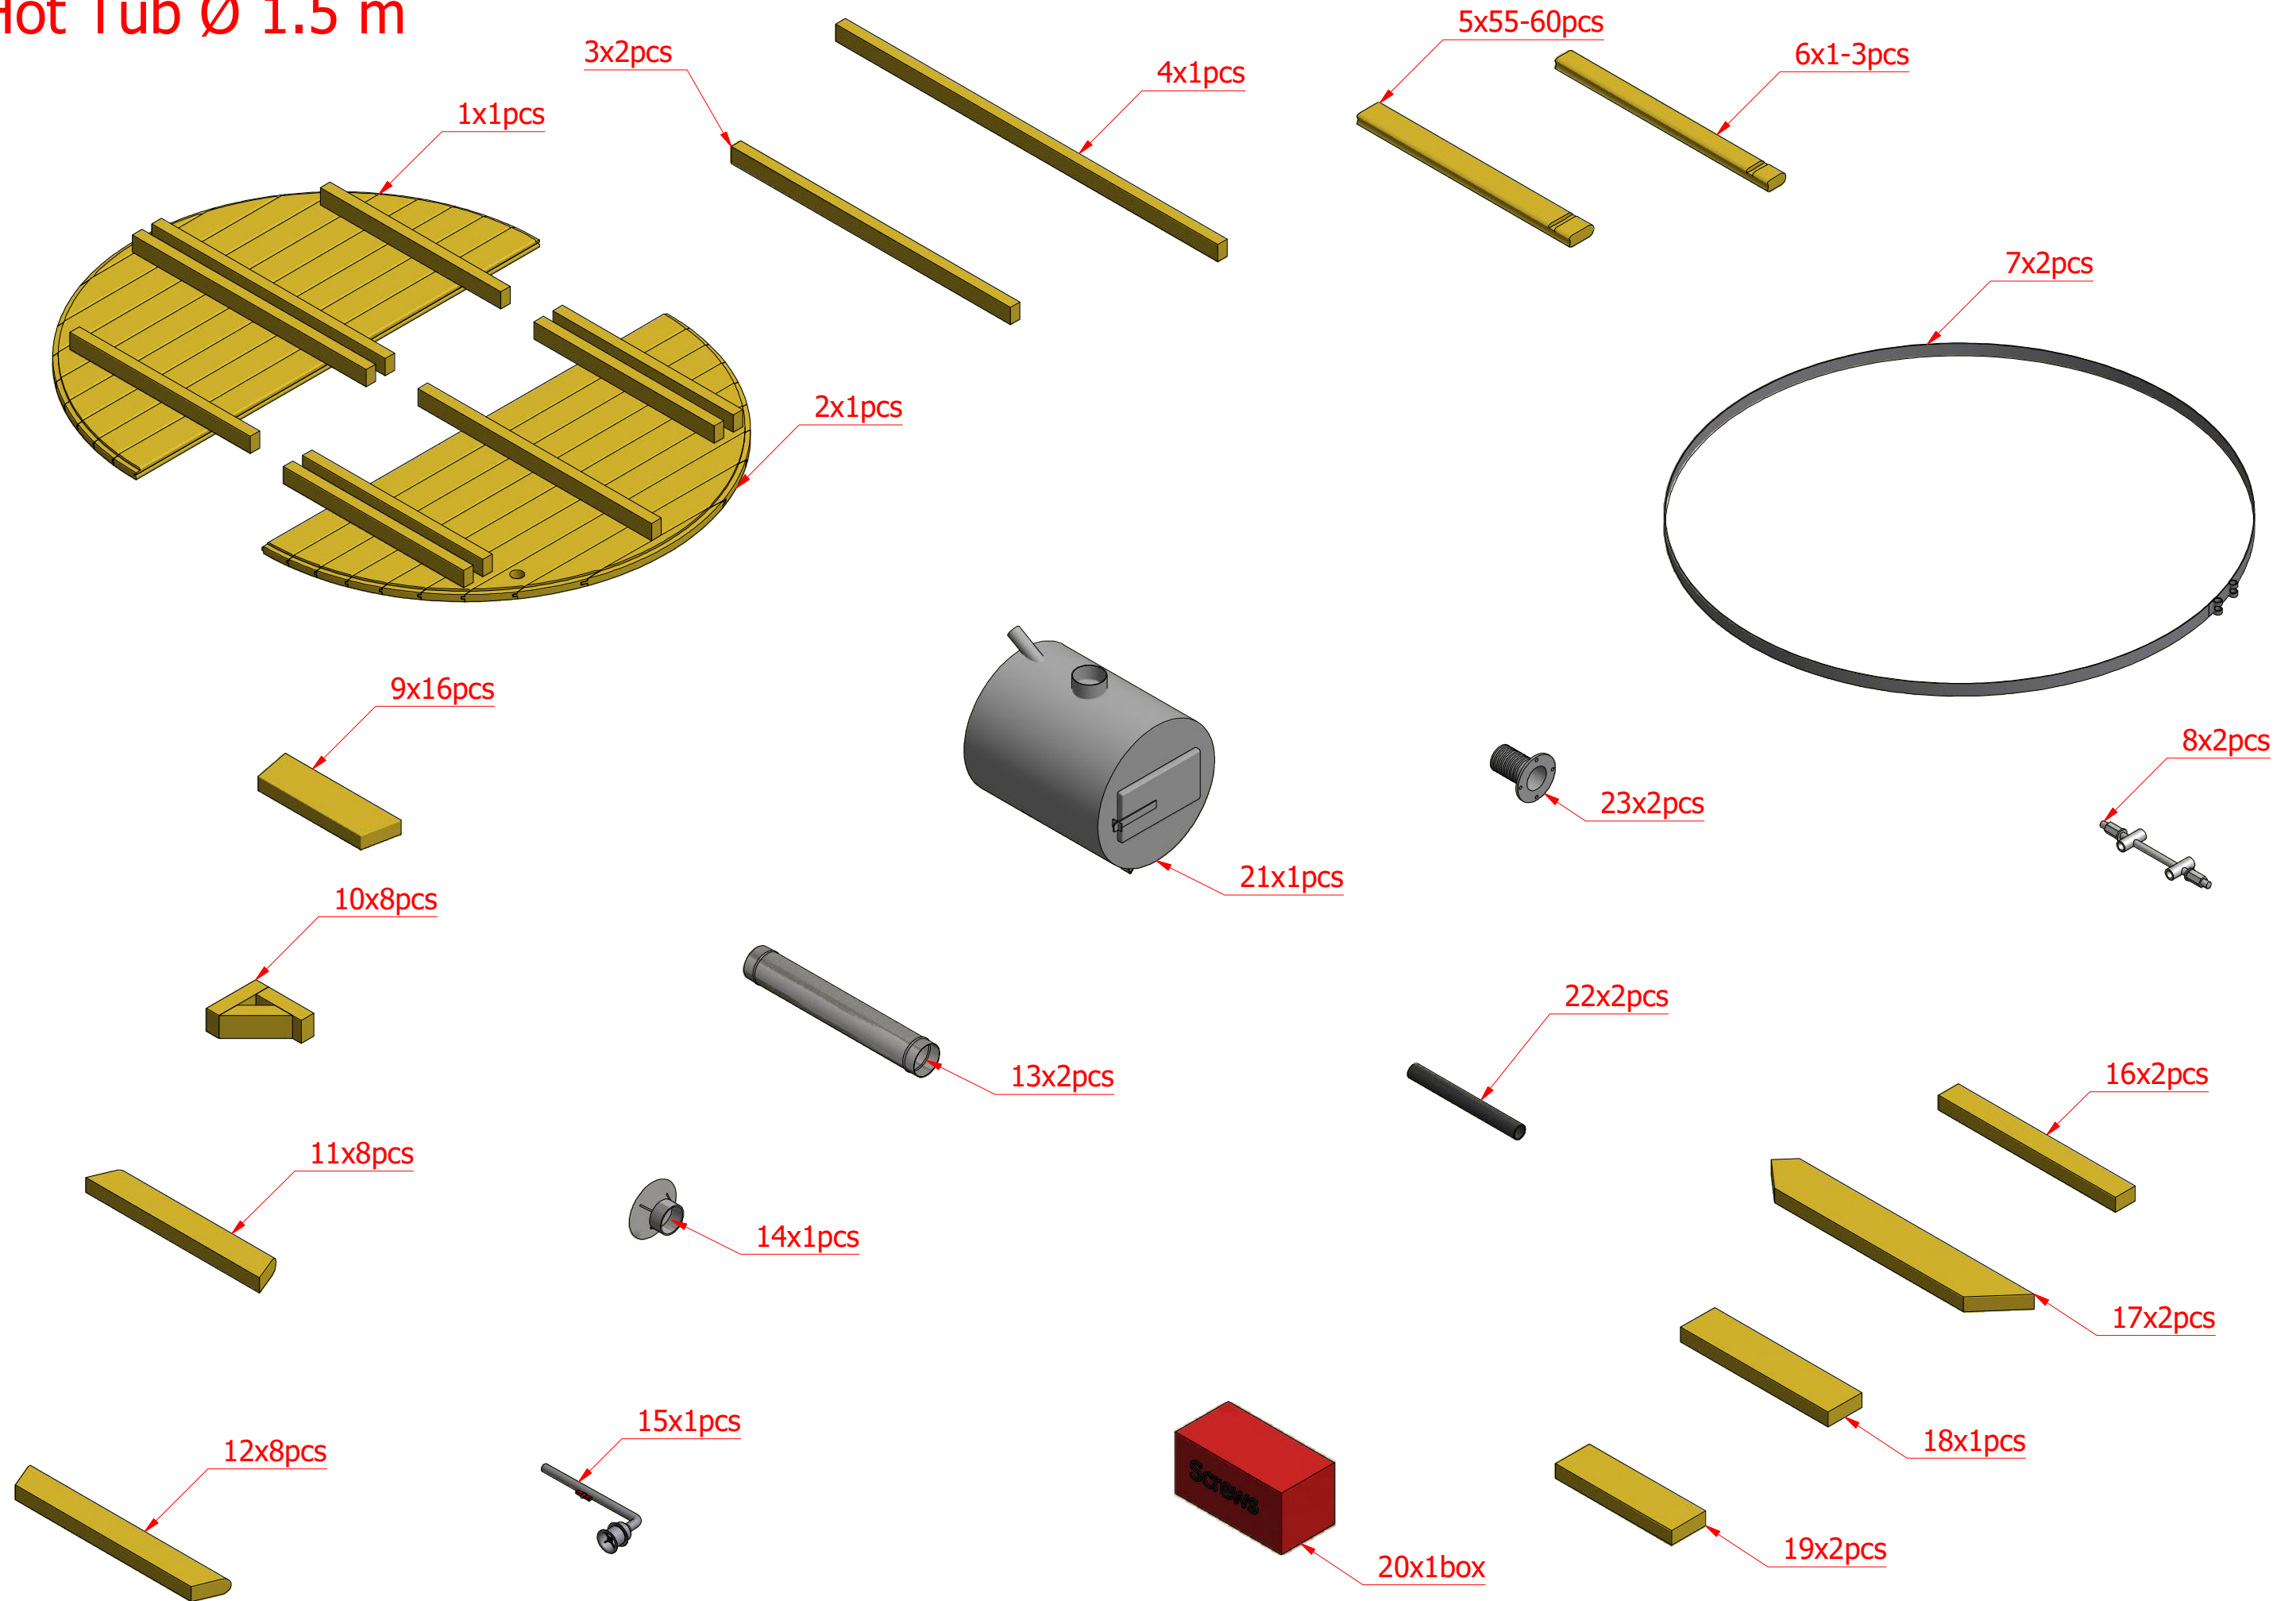

Hot Tub Ø 1.5 m

Hot Tub Ø 1.5 m

Hot Tub Ø 1.5 m

Screws

1	S1	5x100	18 pcs

Hot Tub Ø 1.5 m

Screws

Hot Tub Ø 1.5 m

Screws

Hot Tub Ø 1.5 m

Screws

1	S2	4x70	32 pcs

Hot Tub Ø 1.5 m

Screws

1	S2	4x70	79 pcs

Hot Tub Ø 1.5 m

Screws

1	S4	5x30	8 pcs

Hot Tub Ø 1.5 m

Screws

1	S3	5x100	16 pcs