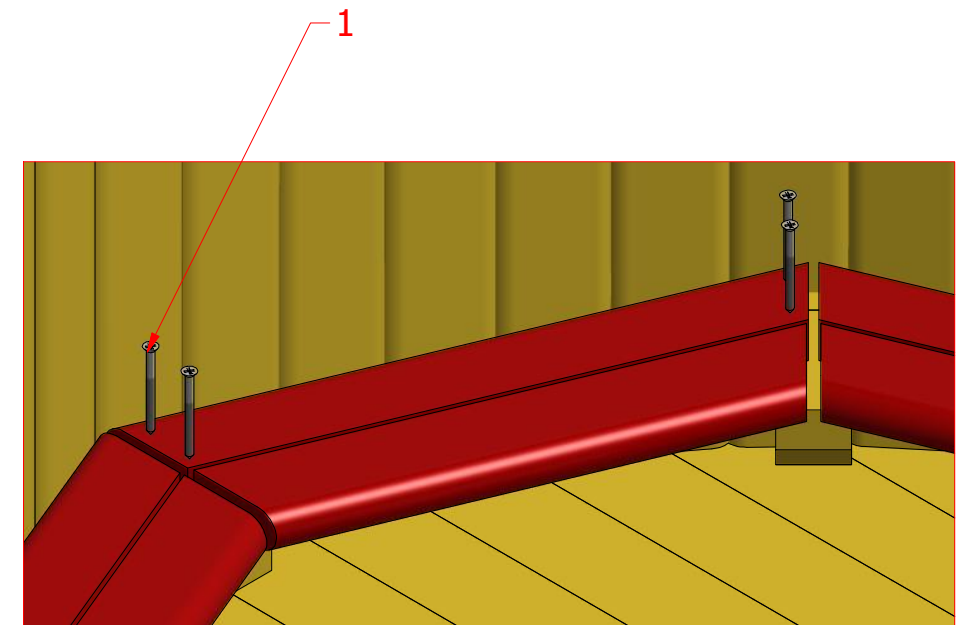

Hot Tub Ø 1.5 m

Hot Tub Ø 1.5 m

Hot Tub Ø 1.5 m

Screws

1	S1	5x100	18 pcs

Hot Tub Ø 1.5 m

Screws

Hot Tub Ø 1.5 m

Screws

Hot Tub Ø 1.5 m

Screws

1	S2	4x70	32 pcs

Hot Tub Ø 1.5 m

Screws

1	S2	4x70	79 pcs

Hot Tub Ø 1.5 m

Screws

1	S4	5x30	8 pcs

Hot Tub Ø 1.5 m

Screws

1	S3	5x100	16 pcs