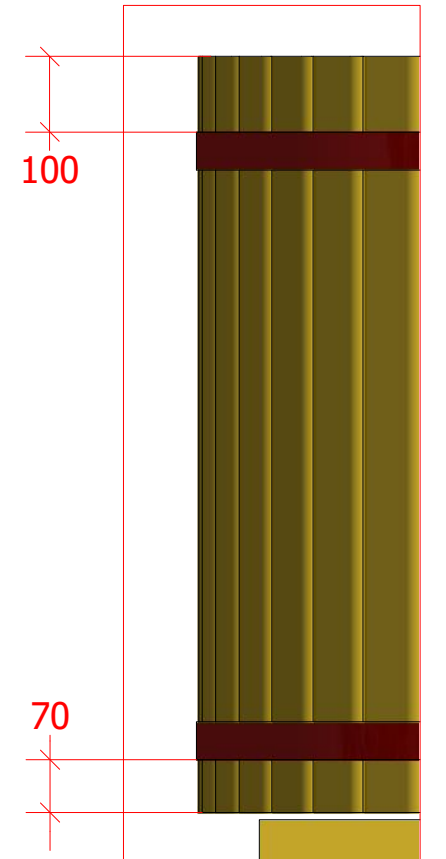

Hot Tub Ø 1.5 m

Hot Tub Ø 1.5 m

Hot Tub Ø 1.5 m

Screws

1	S1	5x100	18 pcs

Hot Tub Ø 1.5 m

Screws

Hot Tub Ø 1.5 m

Screws

Hot Tub Ø 1.5 m

Screws

1	S2	4x70	32 pcs

Hot Tub Ø 1.5 m

Screws

1	S2	4x70	79 pcs

Hot Tub Ø 1.5 m

Screws

1	S4	5x30	8 pcs

Hot Tub Ø 1.5 m

Screws

1	S3	5x100	16 pcs