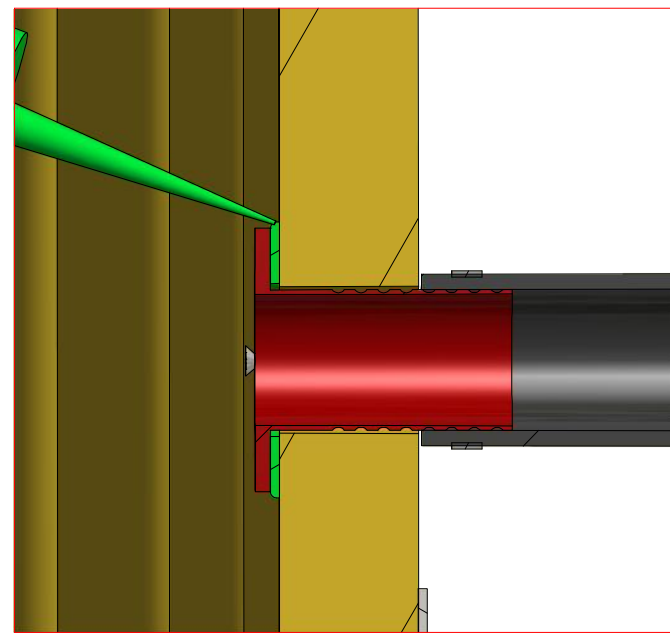

Hot Tub Ø 1.5 m

Hot Tub Ø 1.5 m

Hot Tub Ø 1.5 m

Screws

1	S1	5x100	18 pcs

Hot Tub Ø 1.5 m

Screws

Hot Tub Ø 1.5 m

Screws

Hot Tub Ø 1.5 m

Screws

1	S2	4x70	32 pcs

Hot Tub Ø 1.5 m

Screws

1	S2	4x70	79 pcs

Hot Tub Ø 1.5 m

Screws

1	S4	5x30	8 pcs

Hot Tub Ø 1.5 m

Screws

1	S3	5x100	16 pcs