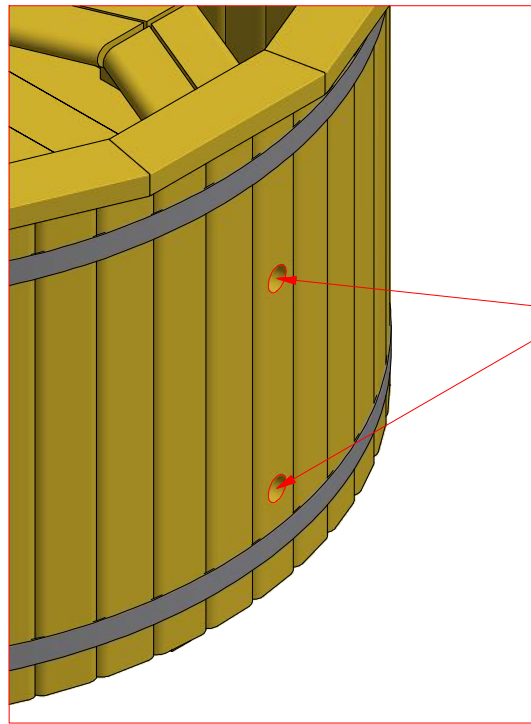

Hot Tub Ø 1.5 m

Hot Tub Ø 1.5 m

Hot Tub Ø 1.5 m

Screws

1	S1	5x100	18 pcs

Hot Tub Ø 1.5 m

Screws

Hot Tub Ø 1.5 m

Screws

Hot Tub Ø 1.5 m

Screws

1	S2	4x70	32 pcs

Hot Tub Ø 1.5 m

Screws

1	S2	4x70	79 pcs

Hot Tub Ø 1.5 m

Screws

1	S4	5x30	8 pcs

Hot Tub Ø 1.5 m

Screws

1	S3	5x100	16 pcs