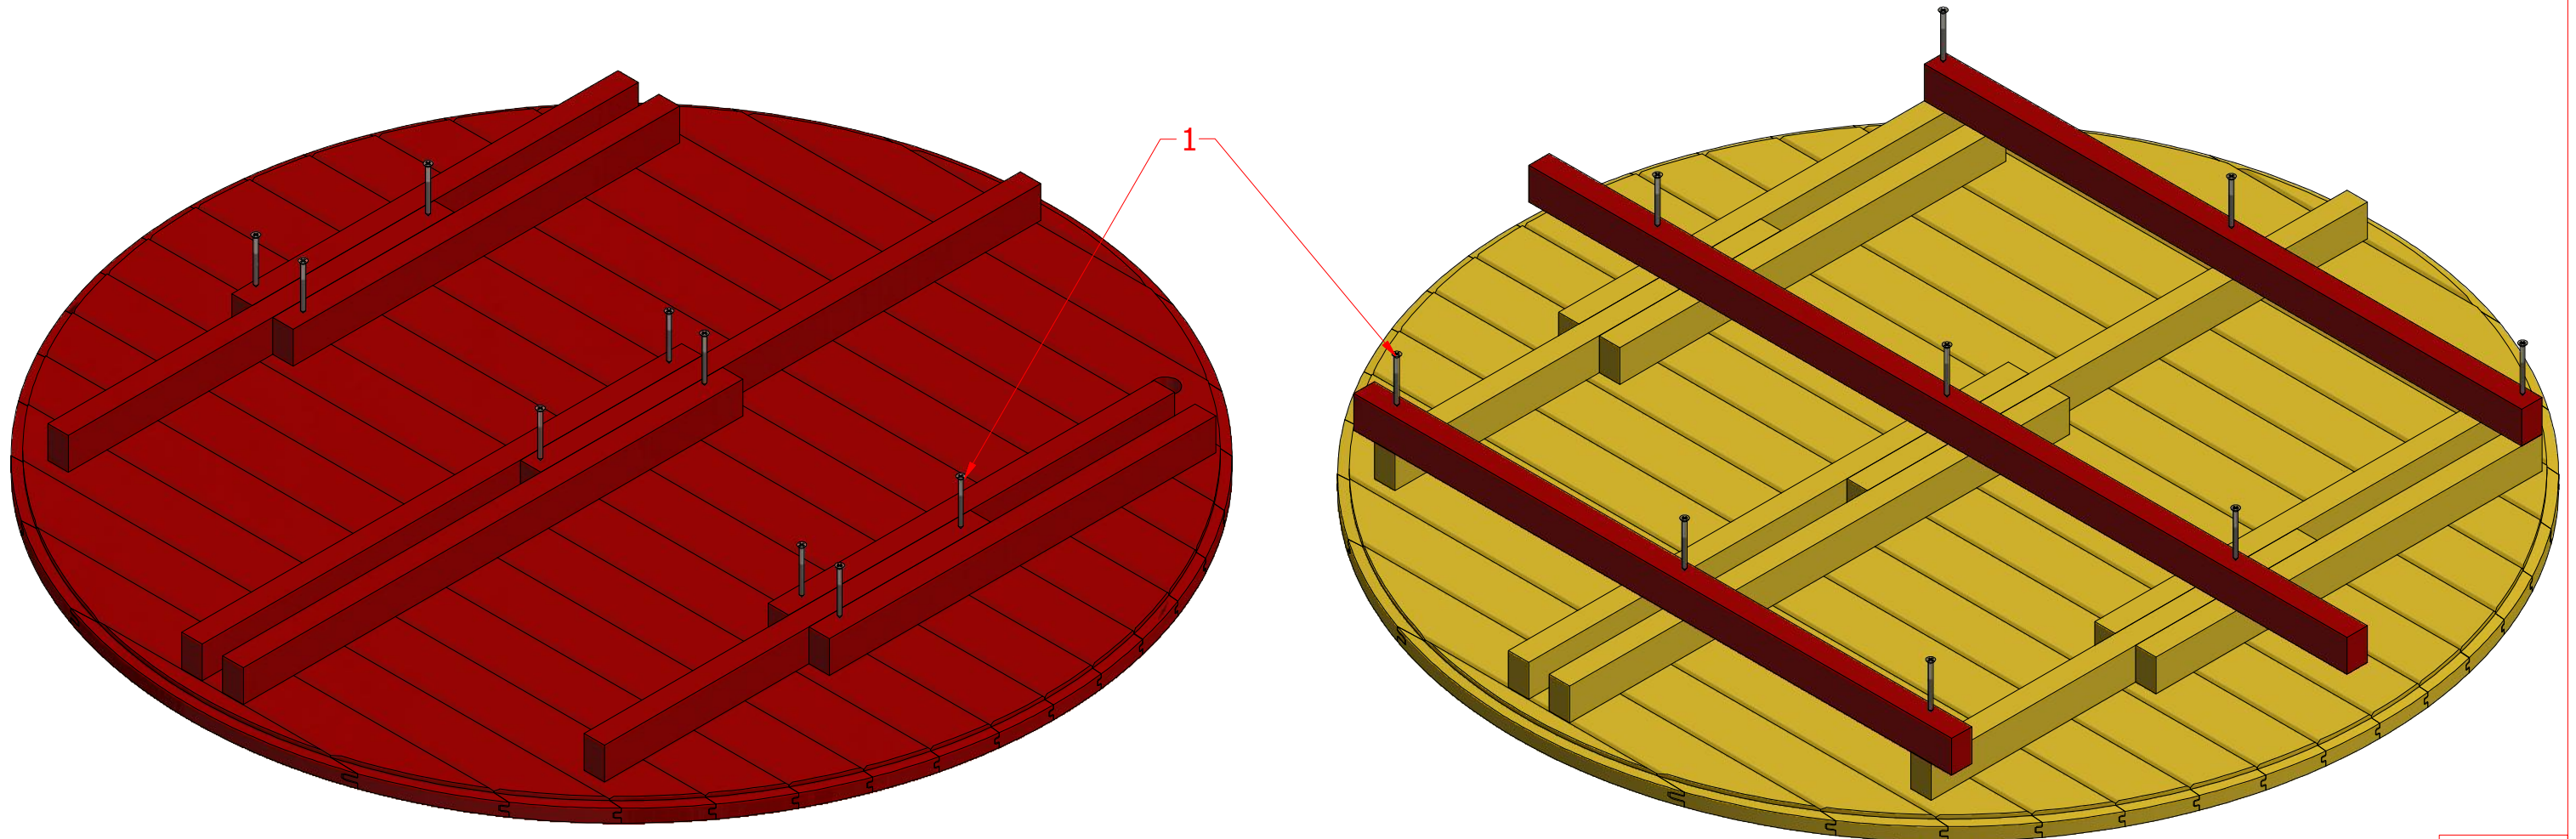

Hot Tub Ø 1.5 m

Hot Tub Ø 1.5 m

Hot Tub Ø 1.5 m

Screws

1	S1	5x100	18 pcs

Hot Tub Ø 1.5 m

Screws

Hot Tub Ø 1.5 m

Screws

Hot Tub Ø 1.5 m

Screws

1	S2	4x70	32 pcs

Hot Tub Ø 1.5 m

Screws

1	S2	4x70	79 pcs

Hot Tub Ø 1.5 m

Screws

1	S4	5x30	8 pcs

Hot Tub Ø 1.5 m

Screws

1	S3	5x100	16 pcs