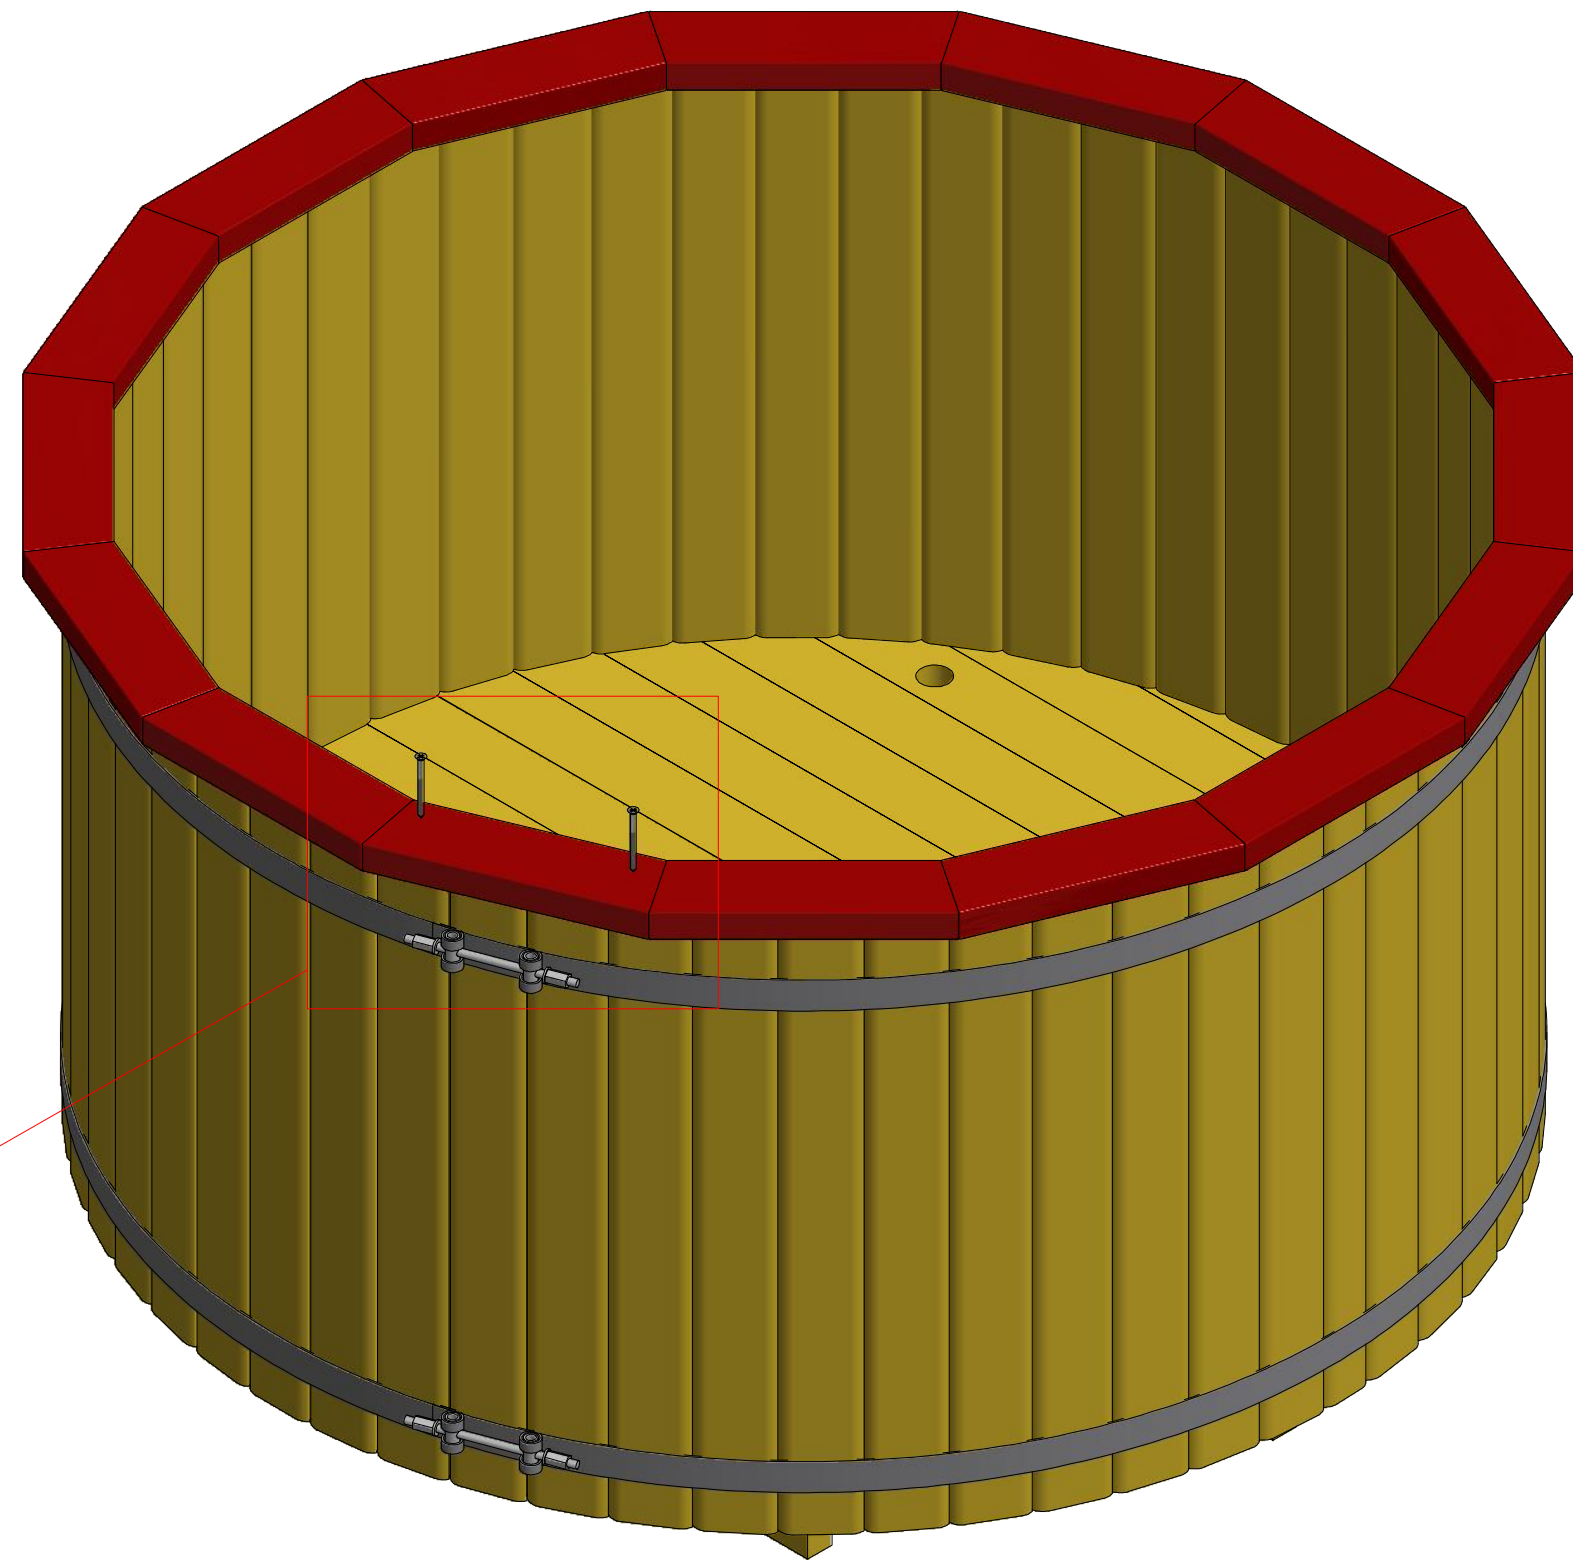

Hot Tub Ø 1.5 m

Hot Tub Ø 1.5 m

Hot Tub Ø 1.5 m

Screws

1	S1	5x100	18 pcs

Hot Tub Ø 1.5 m

Screws

Hot Tub Ø 1.5 m

Screws

Hot Tub Ø 1.5 m

Screws

1	S2	4x70	32 pcs

Hot Tub Ø 1.5 m

Screws

1	S2	4x70	79 pcs

Hot Tub Ø 1.5 m

Screws

1	S4	5x30	8 pcs

Hot Tub Ø 1.5 m

Screws

1	S3	5x100	16 pcs