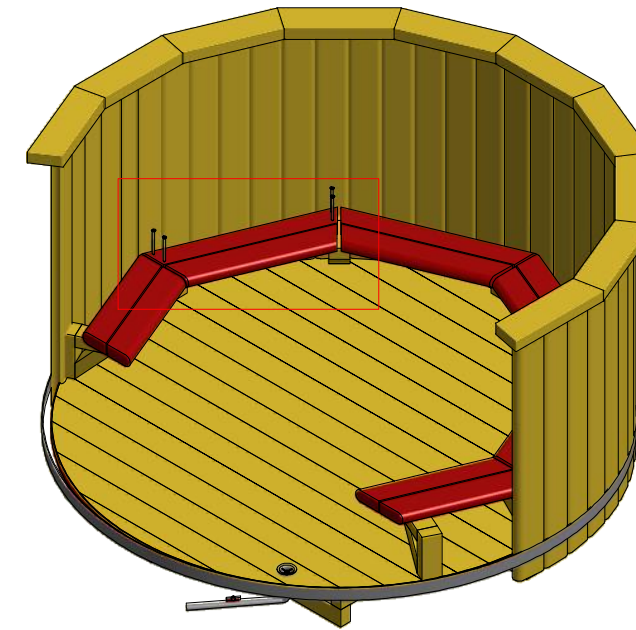

Hot Tub Ø 1.5 m

Hot Tub Ø 1.5 m

Hot Tub Ø 1.5 m

Screws

1	S1	5x100	18 pcs

Hot Tub Ø 1.5 m

Screws

Hot Tub Ø 1.5 m

Screws

Hot Tub Ø 1.5 m

Screws

1	S2	4x70	32 pcs

Hot Tub Ø 1.5 m

Screws

1	S2	4x70	79 pcs

Hot Tub Ø 1.5 m

Screws

1	S4	5x30	8 pcs

Hot Tub Ø 1.5 m

Screws

1	S3	5x100	16 pcs