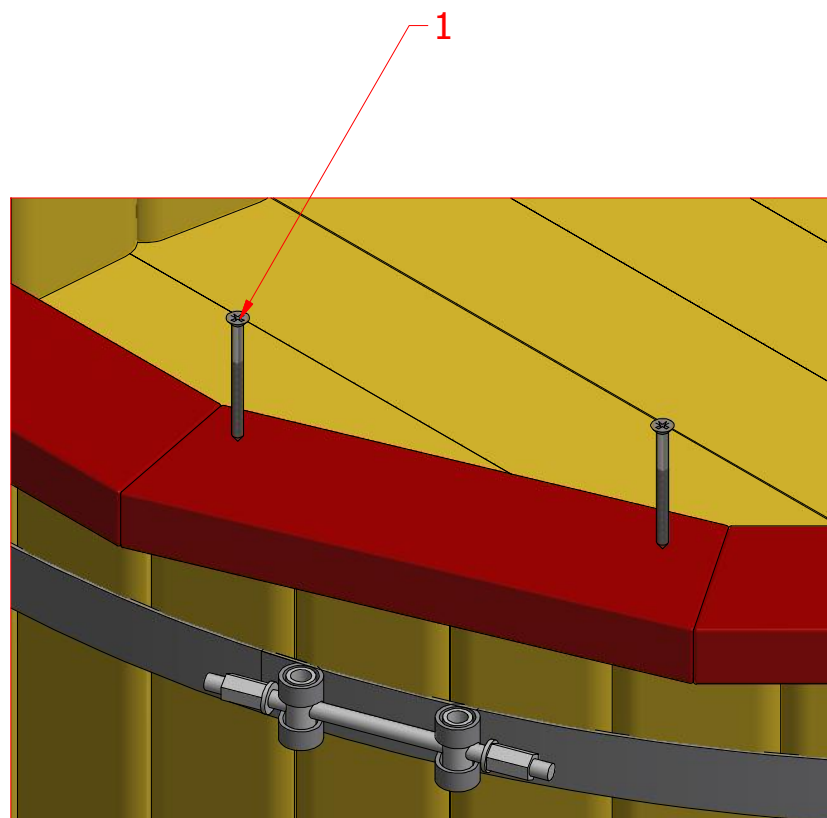

Hot Tub Ø 1.5 m

Hot Tub Ø 1.5 m

Hot Tub Ø 1.5 m

Screws

1	S1	5x100	18 pcs

Hot Tub Ø 1.5 m

Screws

Hot Tub Ø 1.5 m

Screws

Hot Tub Ø 1.5 m

Screws

1	S2	4x70	32 pcs

Hot Tub Ø 1.5 m

Screws

1	S2	4x70	79 pcs

Hot Tub Ø 1.5 m

Screws

1	S4	5x30	8 pcs

Hot Tub Ø 1.5 m

Screws

1	S3	5x100	16 pcs