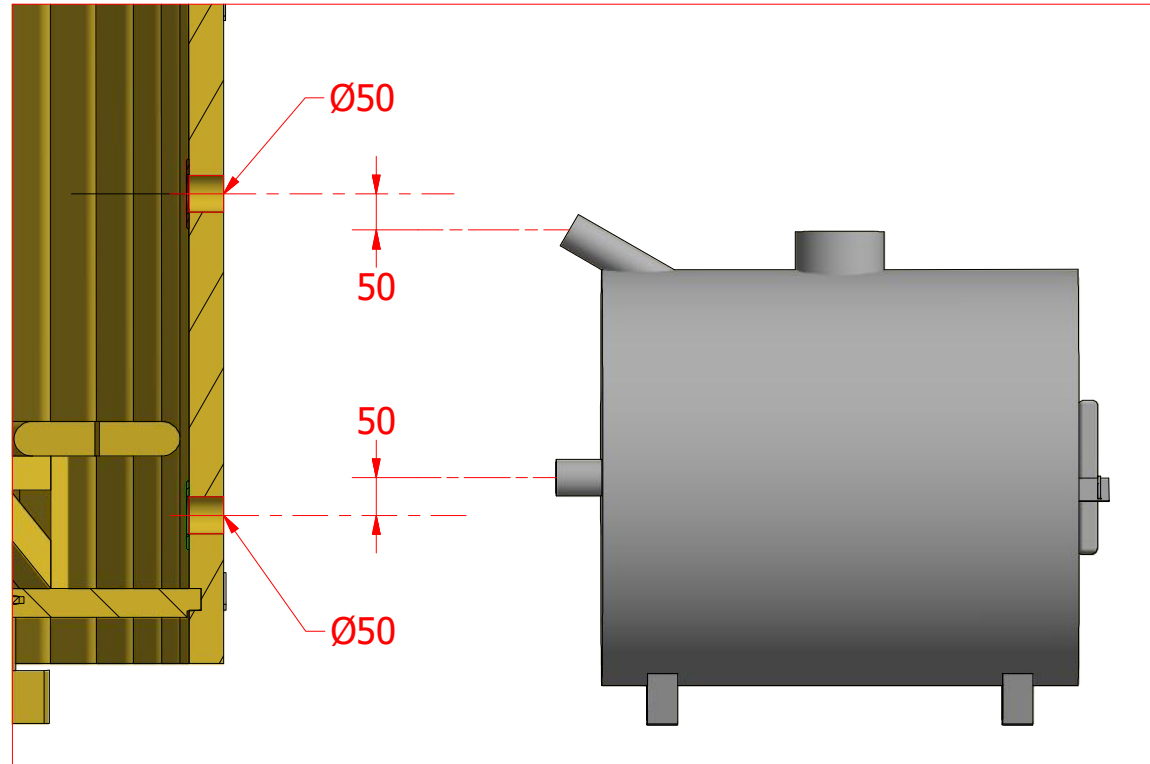

Hot Tub Ø 1.5 m

Hot Tub Ø 1.5 m

Hot Tub Ø 1.5 m

Screws

1	S1	5x100	18 pcs

Hot Tub Ø 1.5 m

Screws

Hot Tub Ø 1.5 m

Screws

Hot Tub Ø 1.5 m

Screws

1	S2	4x70	32 pcs

Hot Tub Ø 1.5 m

Screws

1	S2	4x70	79 pcs

Hot Tub Ø 1.5 m

Screws

1	S4	5x30	8 pcs

Hot Tub Ø 1.5 m

Screws

1	S3	5x100	16 pcs