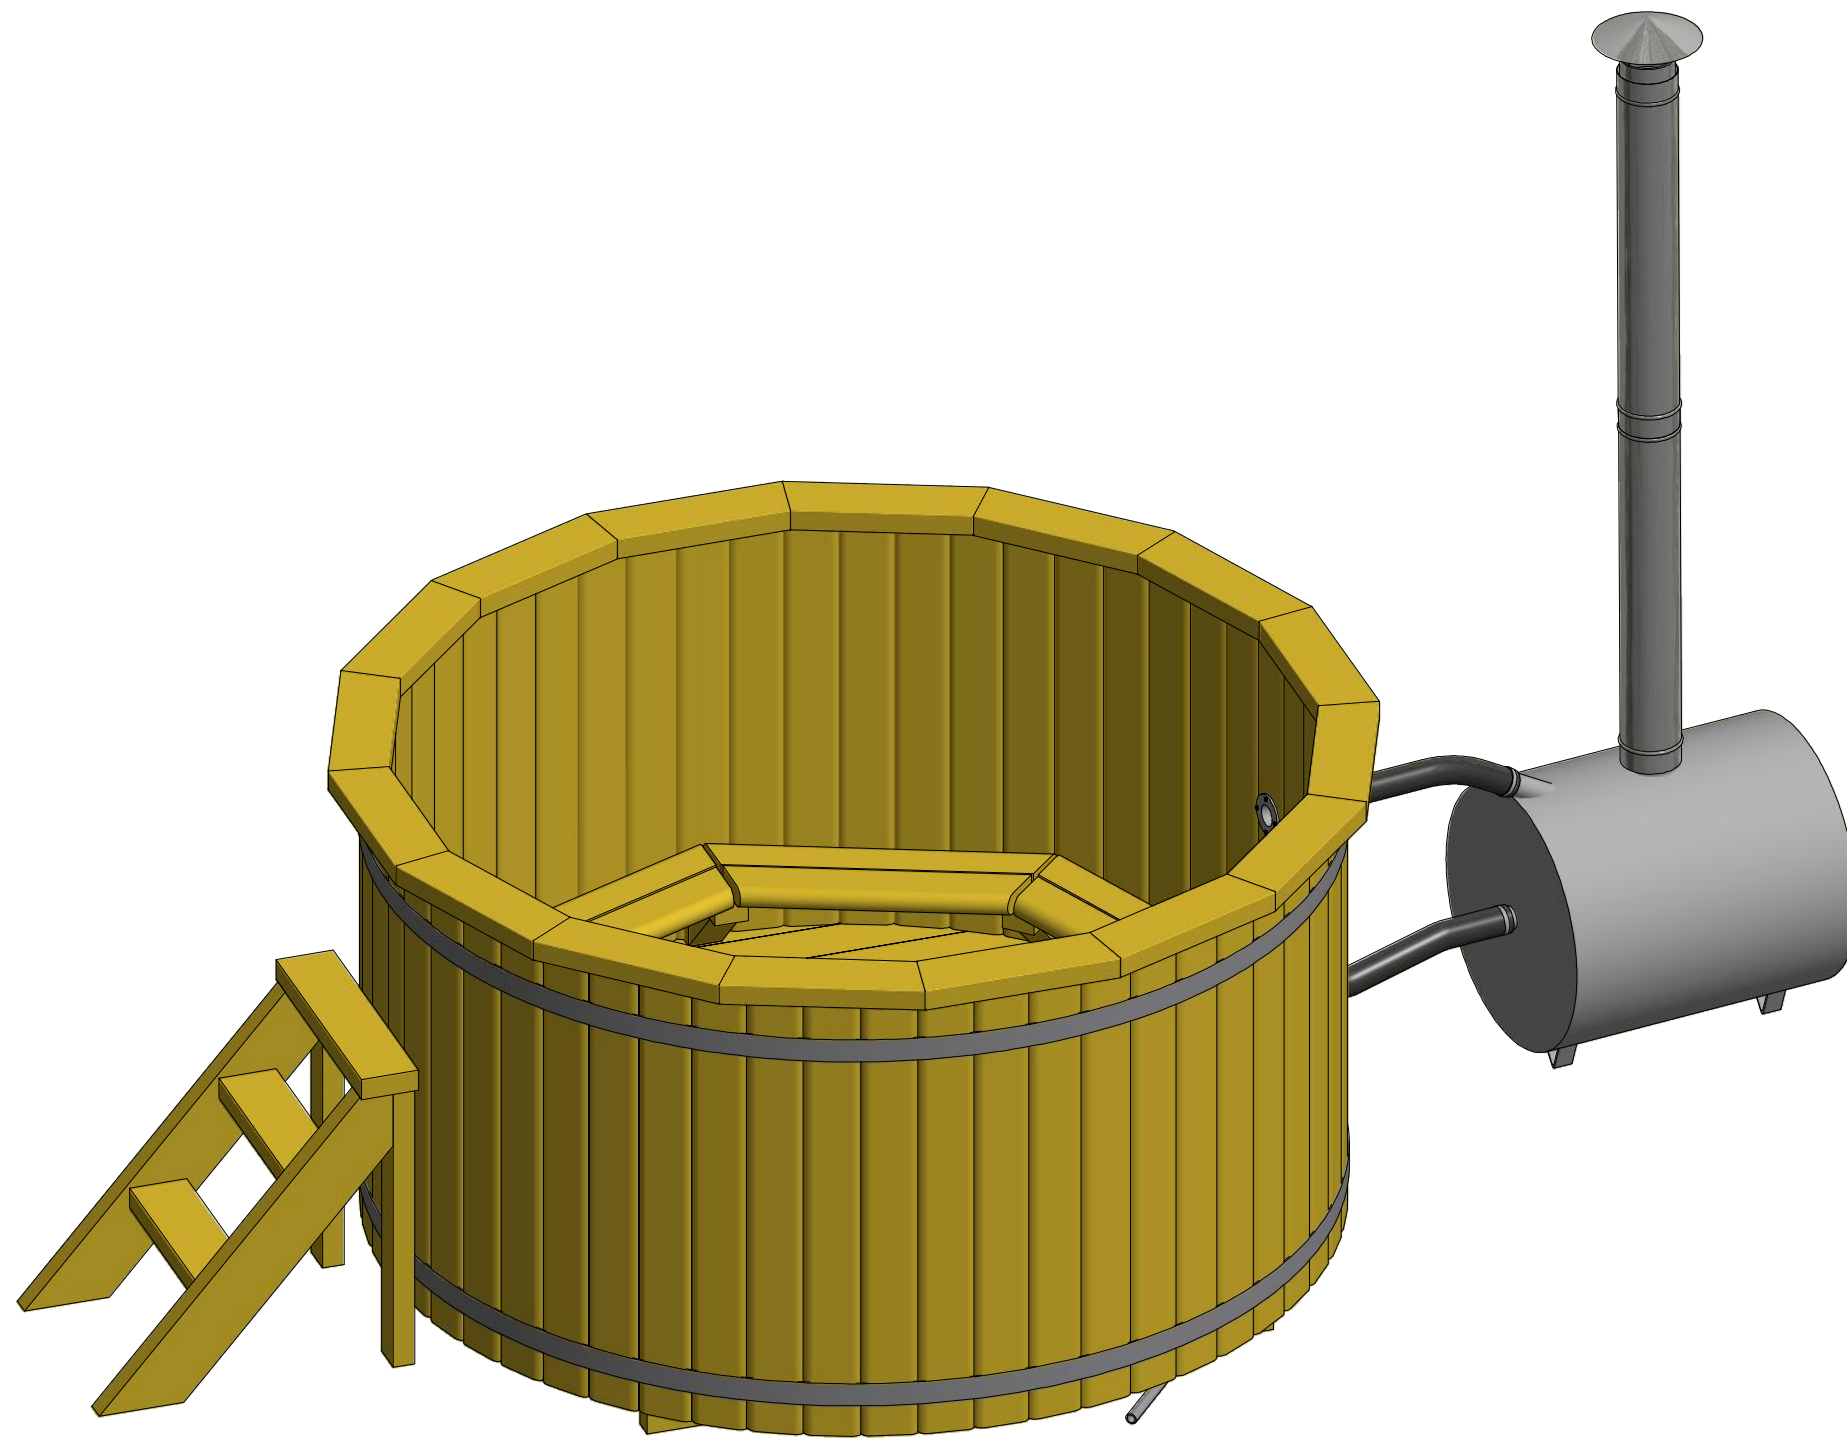

Hot Tub Ø 1.5 m

Hot Tub Ø 1.5 m

Hot Tub Ø 1.5 m

Screws

1	S1	5x100	18 pcs

Hot Tub Ø 1.5 m

Screws

Hot Tub Ø 1.5 m

Screws

Hot Tub Ø 1.5 m

Screws

1	S2	4x70	32 pcs

Hot Tub Ø 1.5 m

Screws

1	S2	4x70	79 pcs

Hot Tub Ø 1.5 m

Screws

1	S4	5x30	8 pcs

Hot Tub Ø 1.5 m

Screws

1	S3	5x100	16 pcs